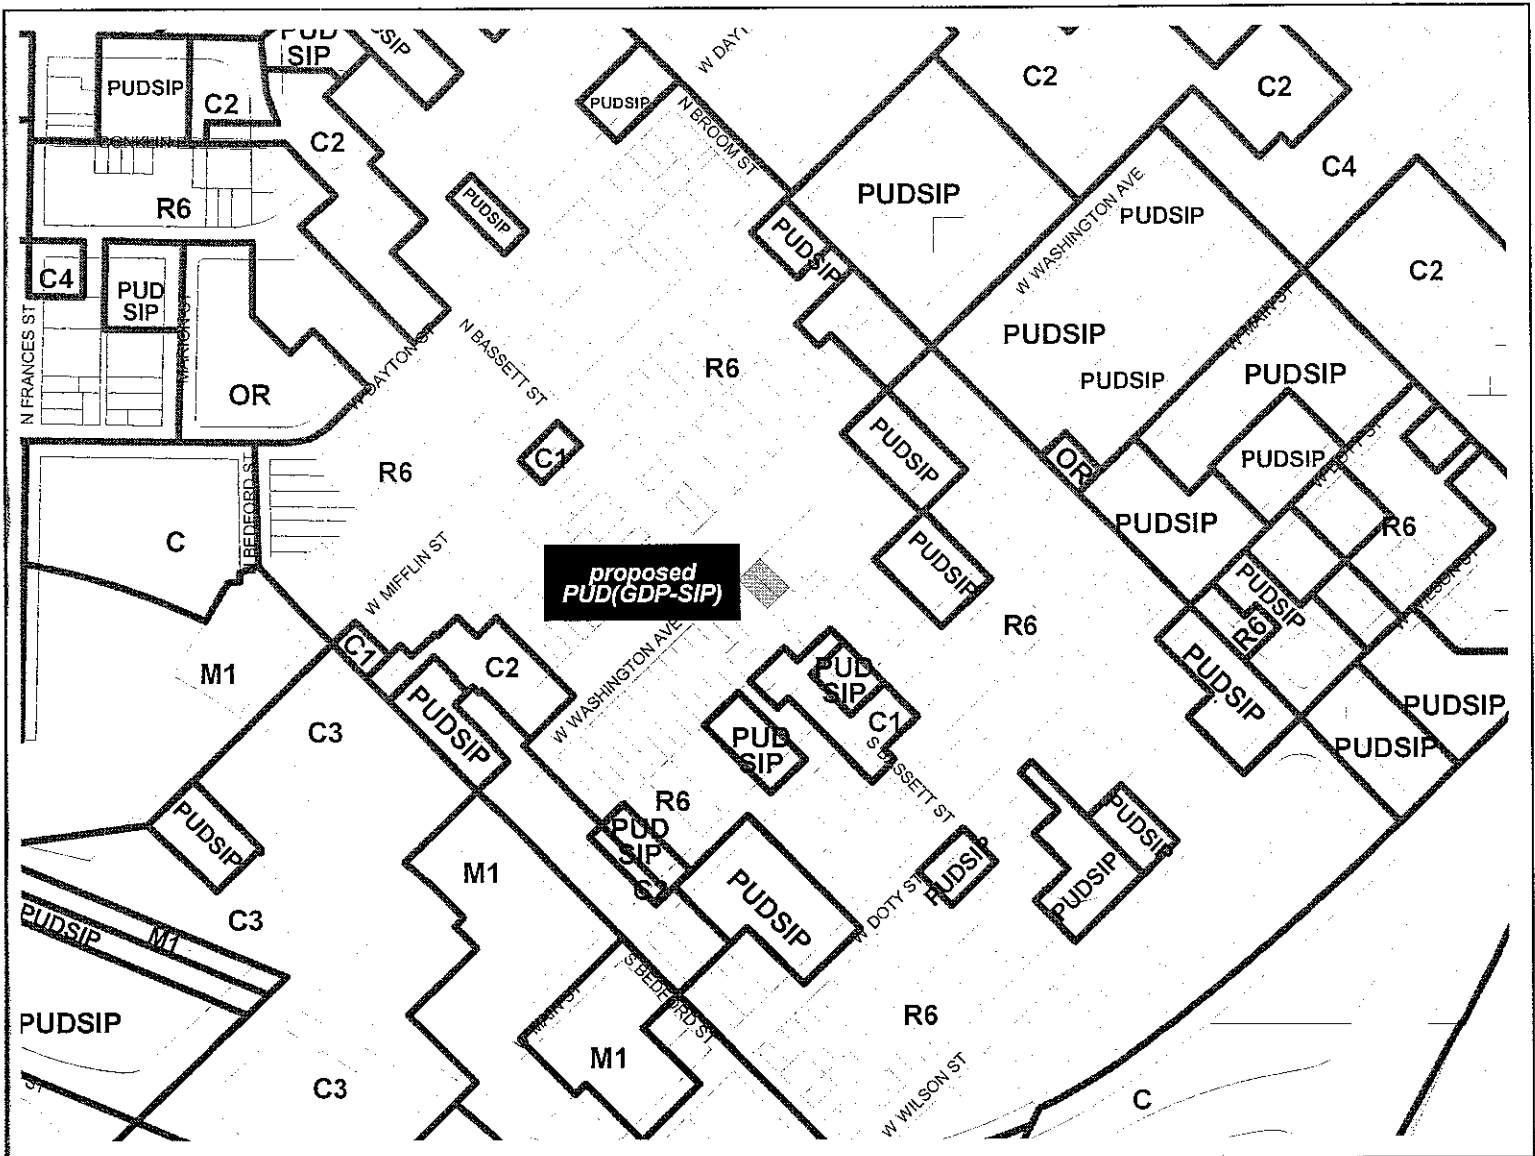

For Questions contact: Tim Parks at: 261-9632 or tparks@cityofmadison.com or City Planning at 266-4635