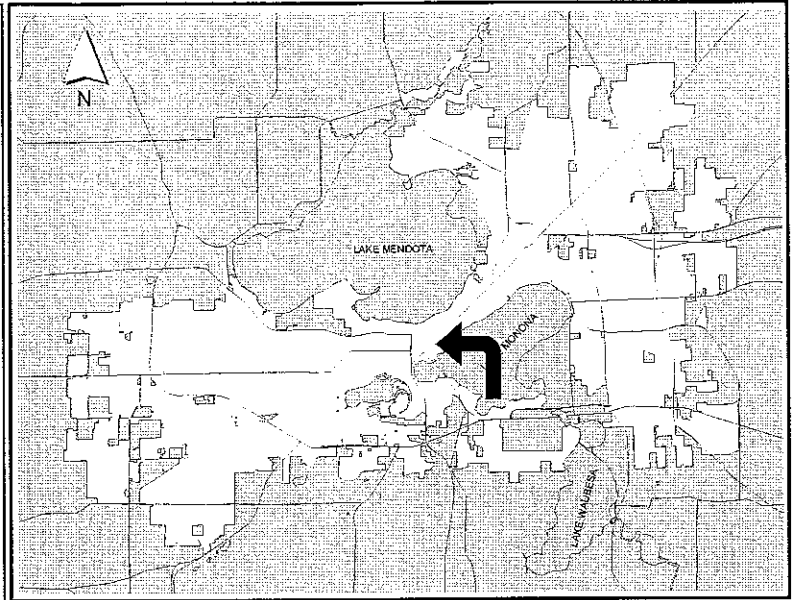

CITY OF MADISON

Proposed Rezoning

Location: 451-453 West Washington Avenue

Applicant: Navin Jarugumilli - Capitol Bakery/
Mark Schmidt - Knapp Schmidt Architects

From R6 District(s)

To PUD(GDP-SIP) District(s)

Existing Use: Multi-Unit Residential Buildings

Proposed Use: Addition to Join to Residential
Buildings and Remodel For Bakery,
Restaurant/Tavern & Apartments

File No. _____

Public Hearing Dates:

Plan Commission 07 August 2006

Common Council 05 September 2006