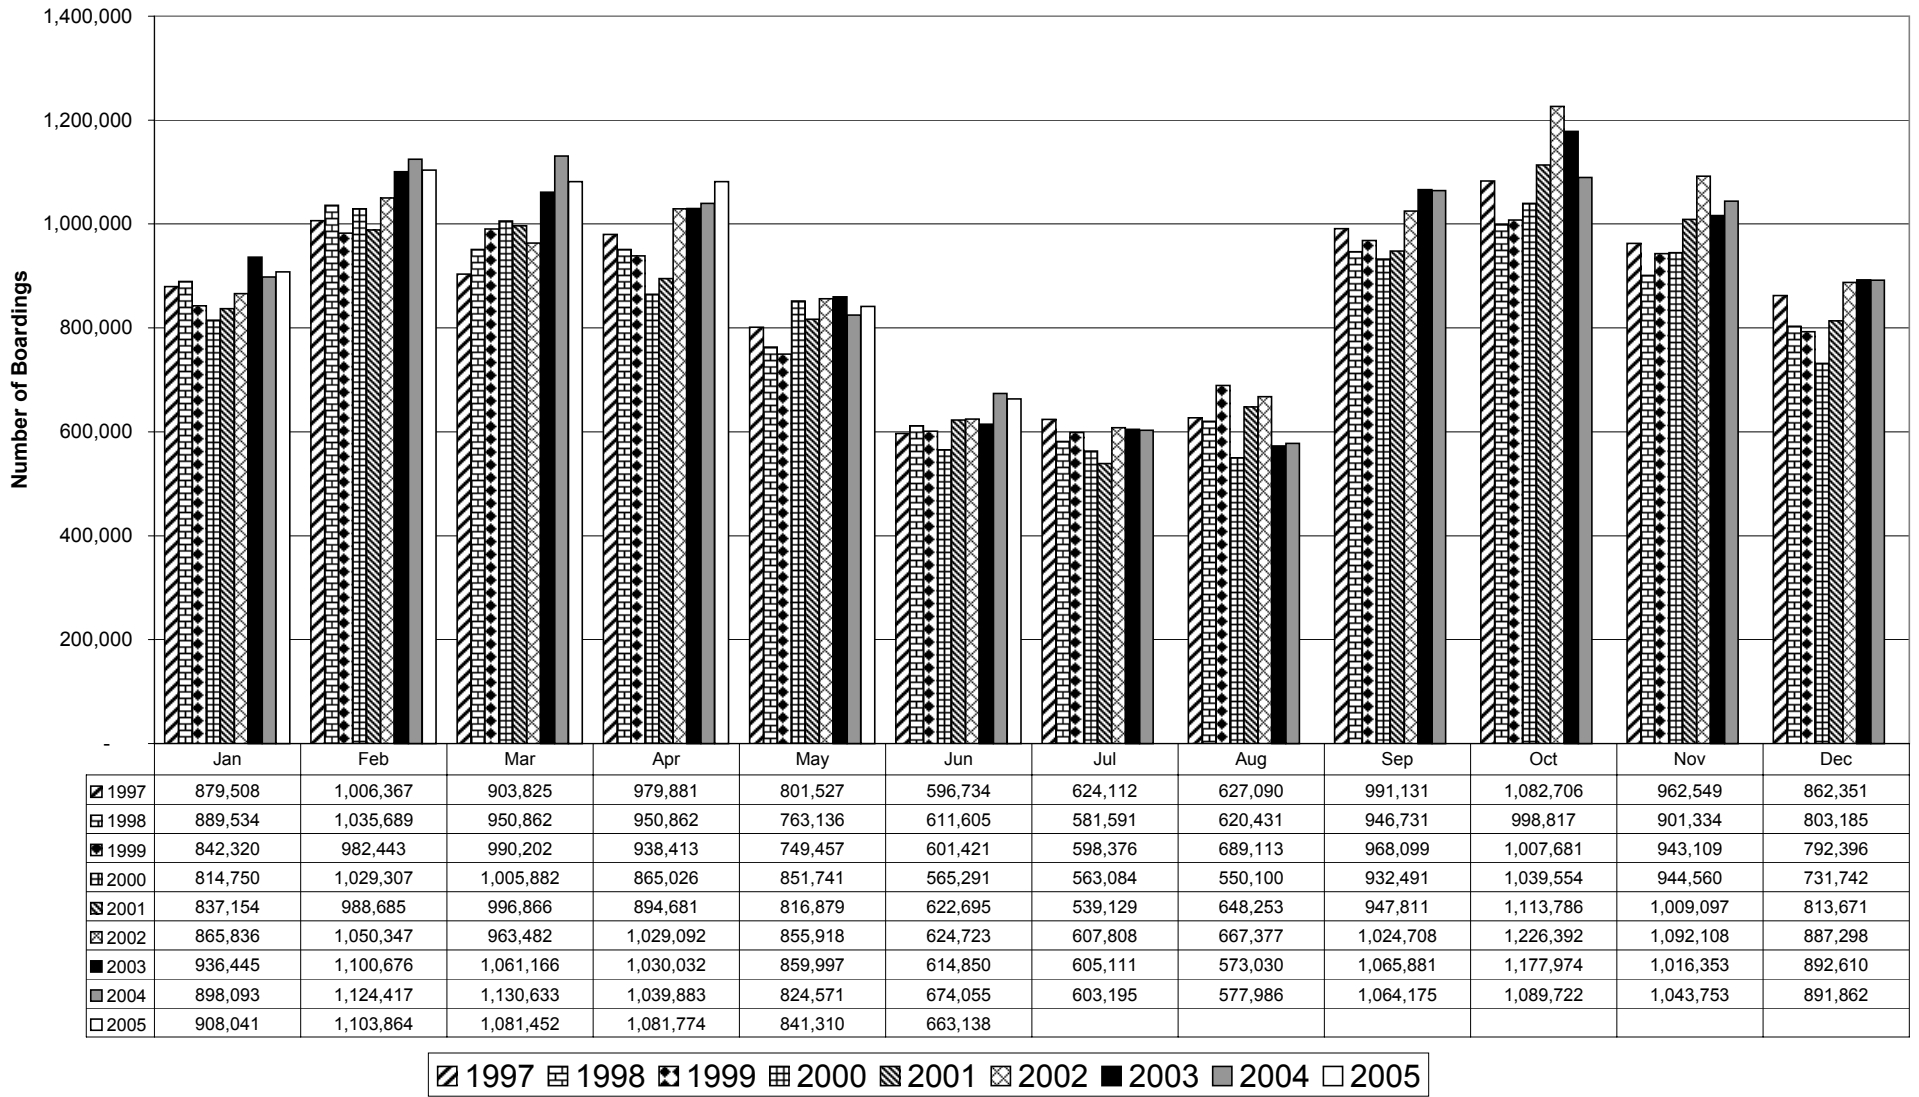

Fixed Route Monthly Ridership Comparison 1997 - 2005

NOTE: Transfer Center-based system began July 19, 1998.

Preliminary Data shown for June 2005 because new farebox system went into effect June 13, 2005.