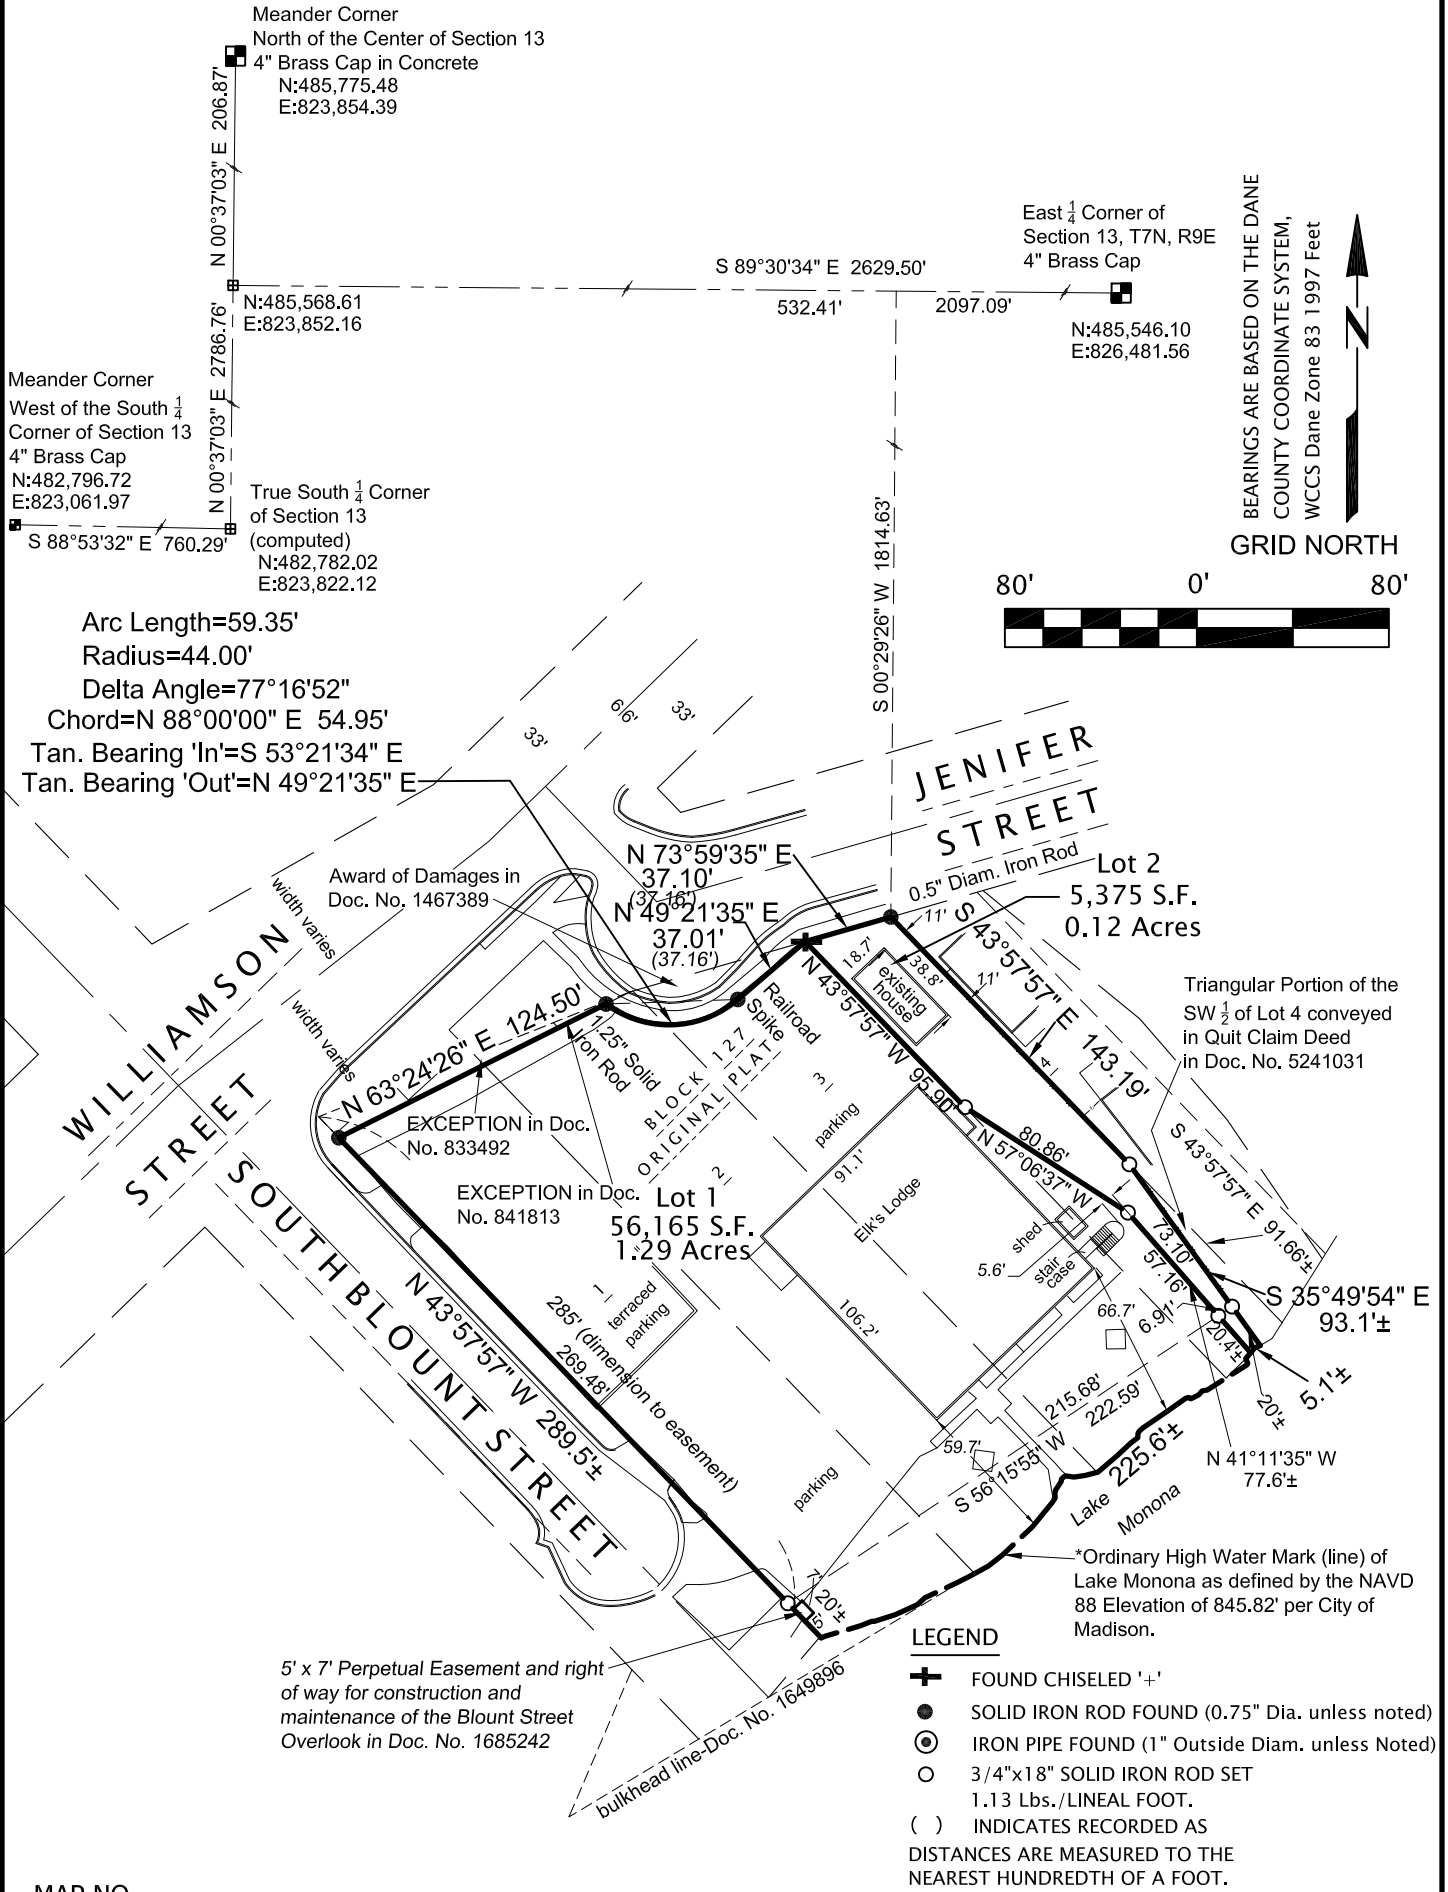

CERTIFIED SURVEY MAP

LOCATED IN:

Located in Lot 1, Lot 2, Lot 3 and Lot 4, Block 127, Original Plat of Madison, all in the SW $\frac{1}{4}$ of the SE $\frac{1}{4}$ of fractional Section 13, in the City of Madison, Dane County, Wisconsin.