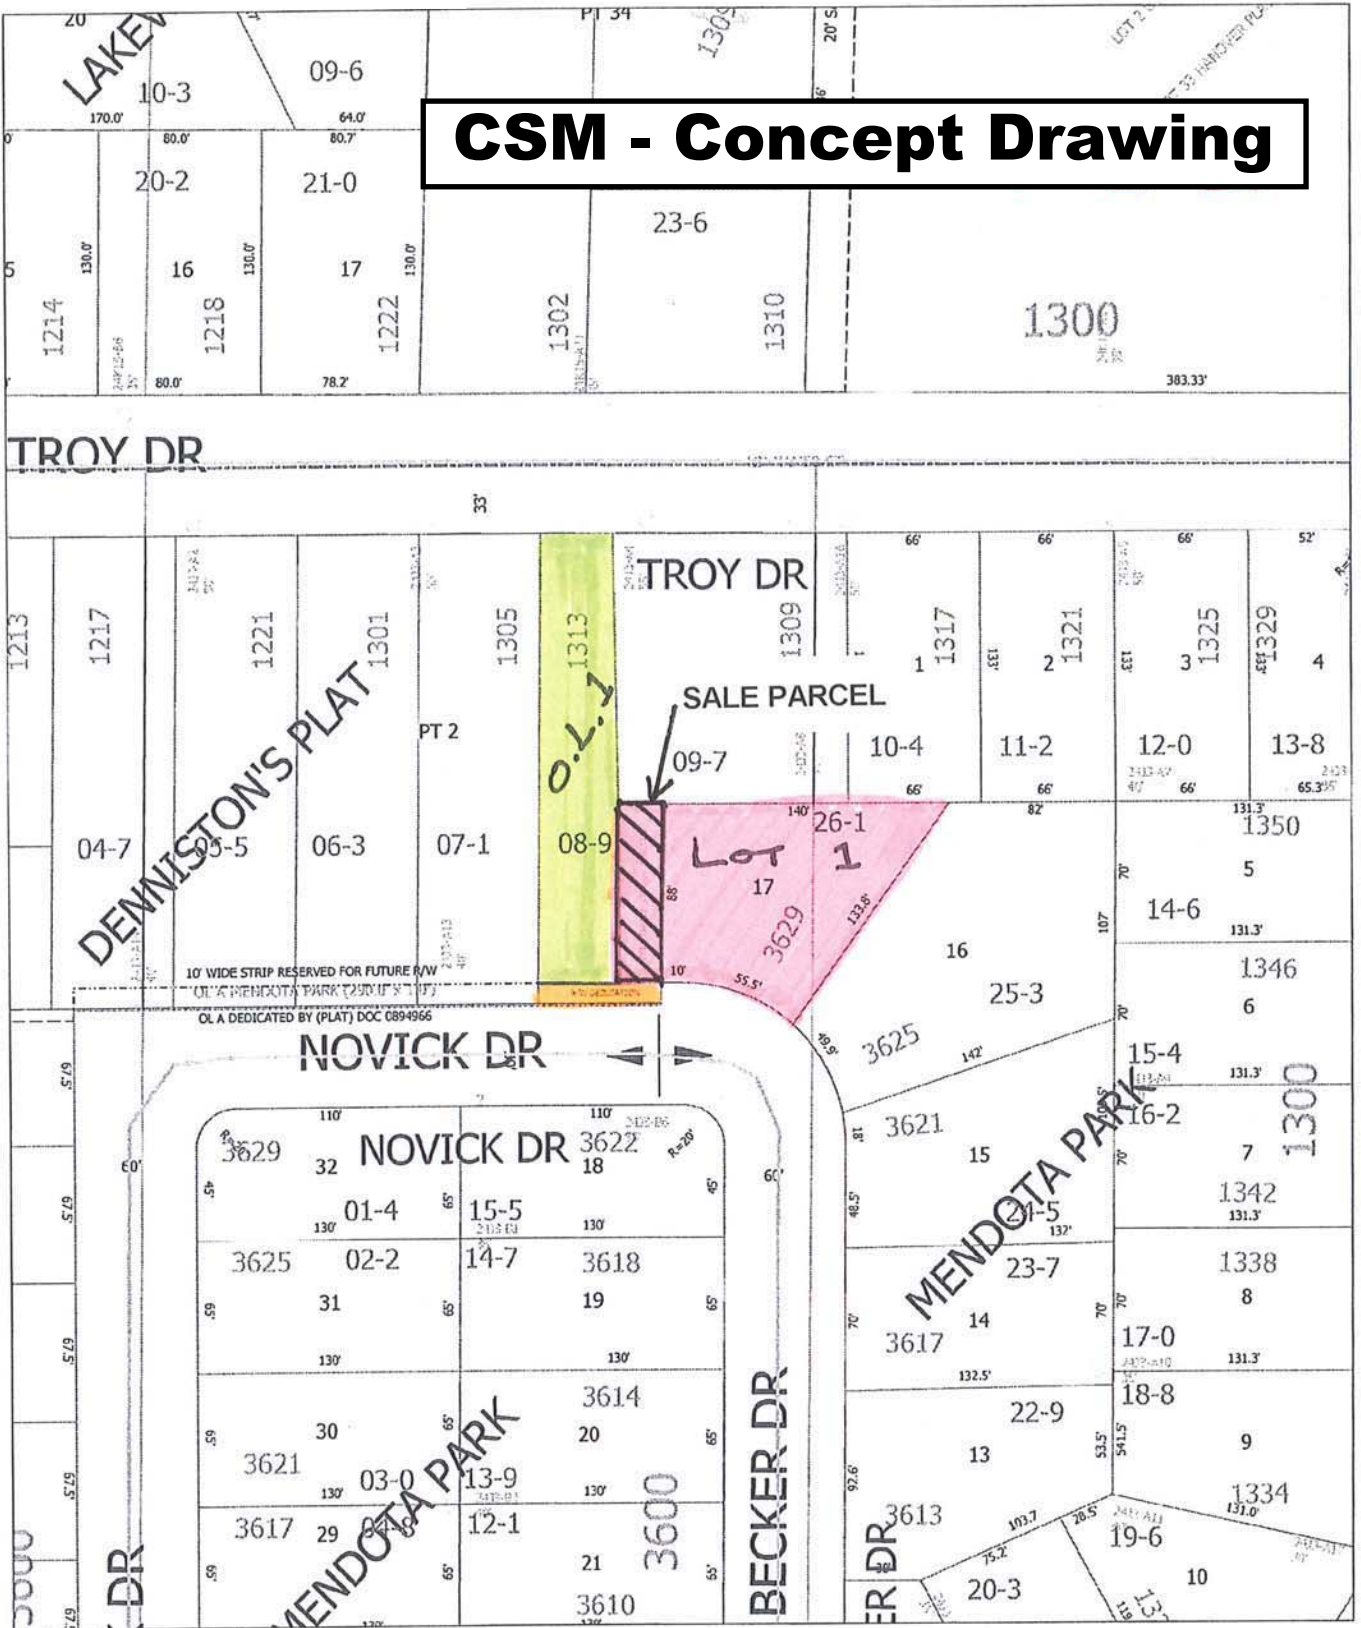

# CSM - Concept Drawing

Time: 5/18/2010 8:42:59 AM

Session: C:\GT\_Viewer\_Sessions\eric.gts

City of Madison, WI - GIS/Mapping data

Printed By: enetp

Disclaimer: The City makes no representation about the accuracy of these records and shall not be liable for any damages