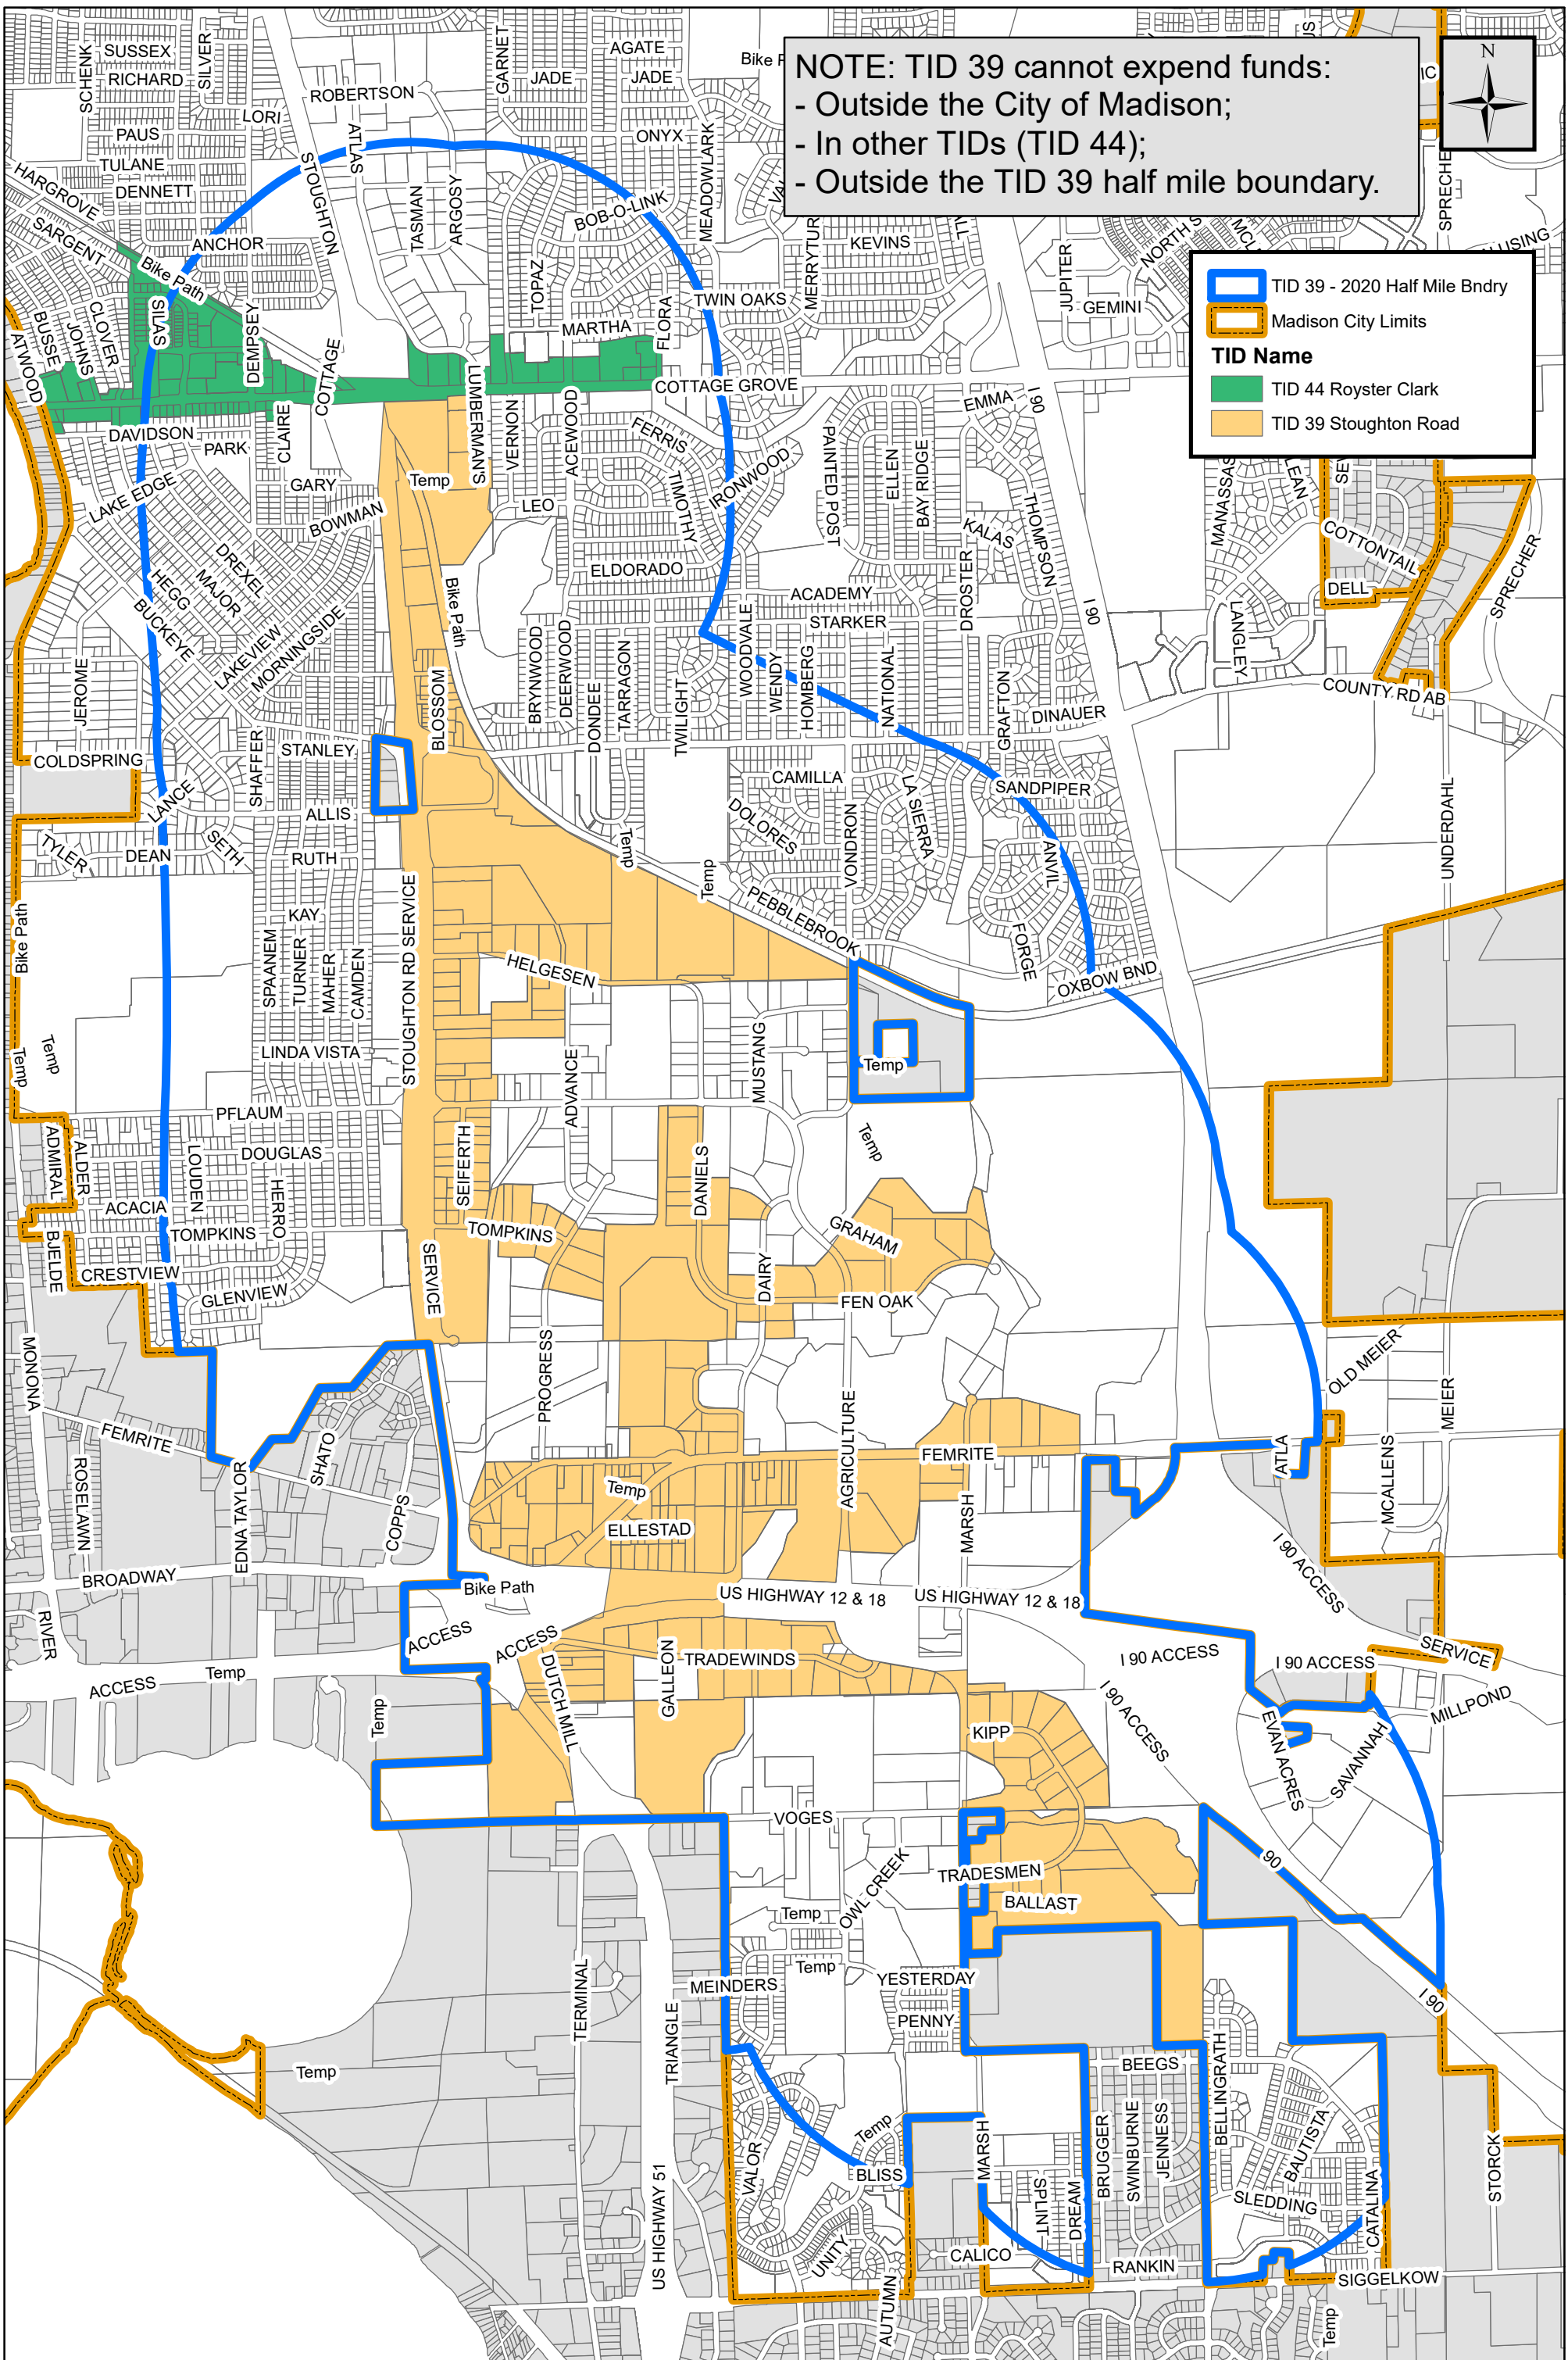

**NOTE: TID 39 cannot expend funds:**

- Outside the City of Madison;
- In other TIDs (TID 44);
- Outside the TID 39 half mile boundary.

**TID 39 - 2020 Half Mile Bndry**

**Madison City Limits**

**TID Name**

- TID 44 Royster Clark
- TID 39 Stoughton Road

**TID 39 (Stoughton Rd) Half Mile Expenditure Area**