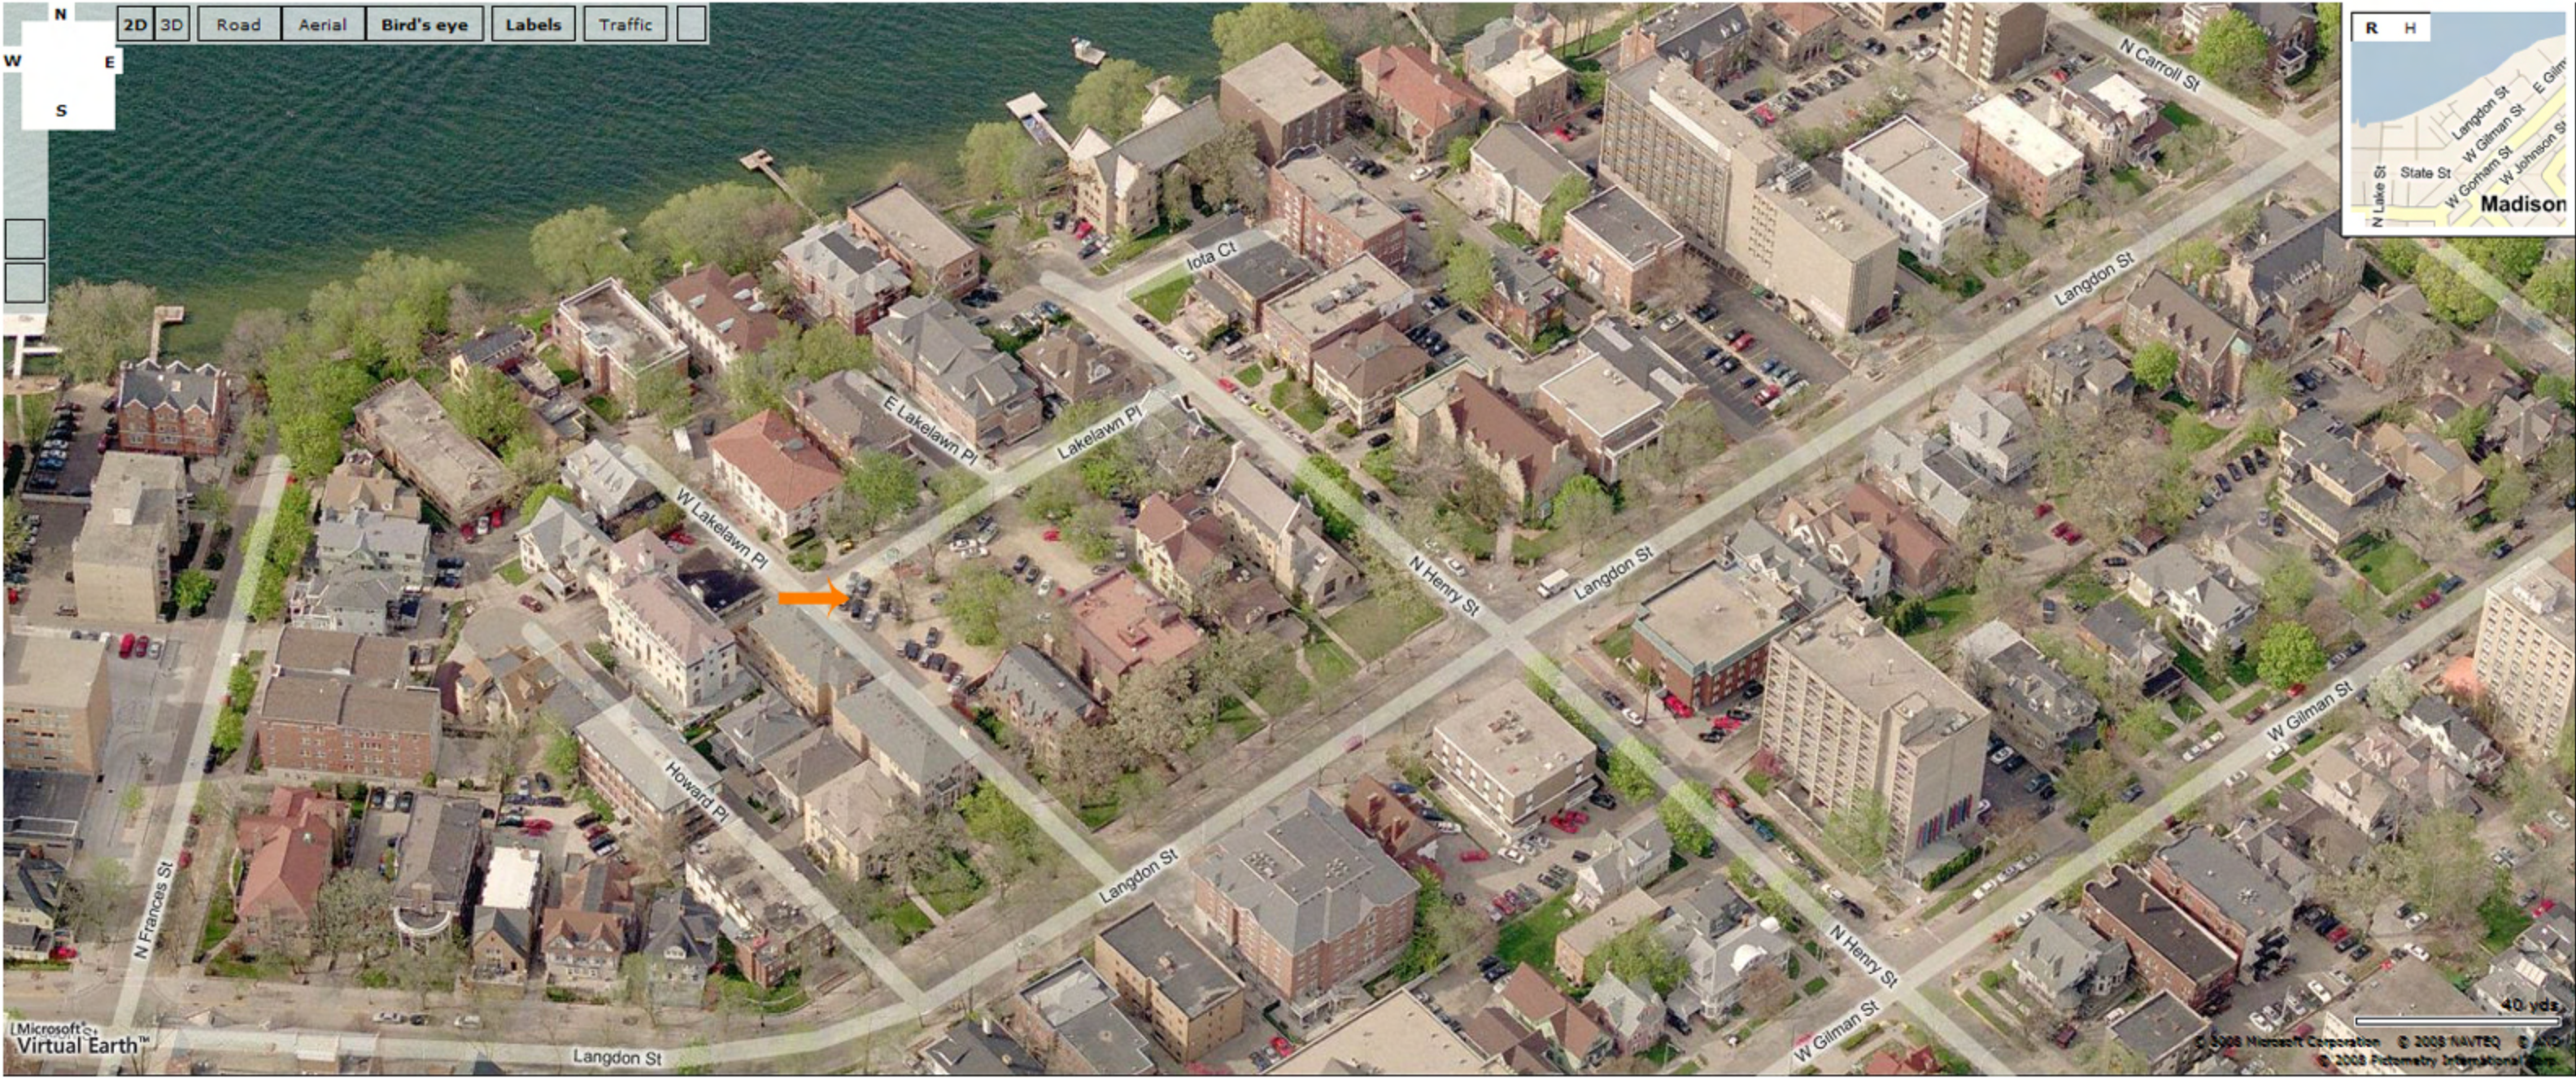

N 2D 3D Road Aerial Bird's eye Labels Traffic

W E S

Microsoft Virtual Earth™

40 yds
© 2008 Microsoft Corporation © 2008 NAVTEQ © 2008 Pictometry International Corp

HARDWARE
1000 225-5511

210

NO PARKING

NO PARKING

NO PARKING
IN
FRONT
OF
BUS
STOP

Lakewood Pl

NO PARKING
IN THIS COURT
TOW AWAY
ZONE

STOP

0804190

Α Ε Φ

CLAYTON

W Lakelawn Pl