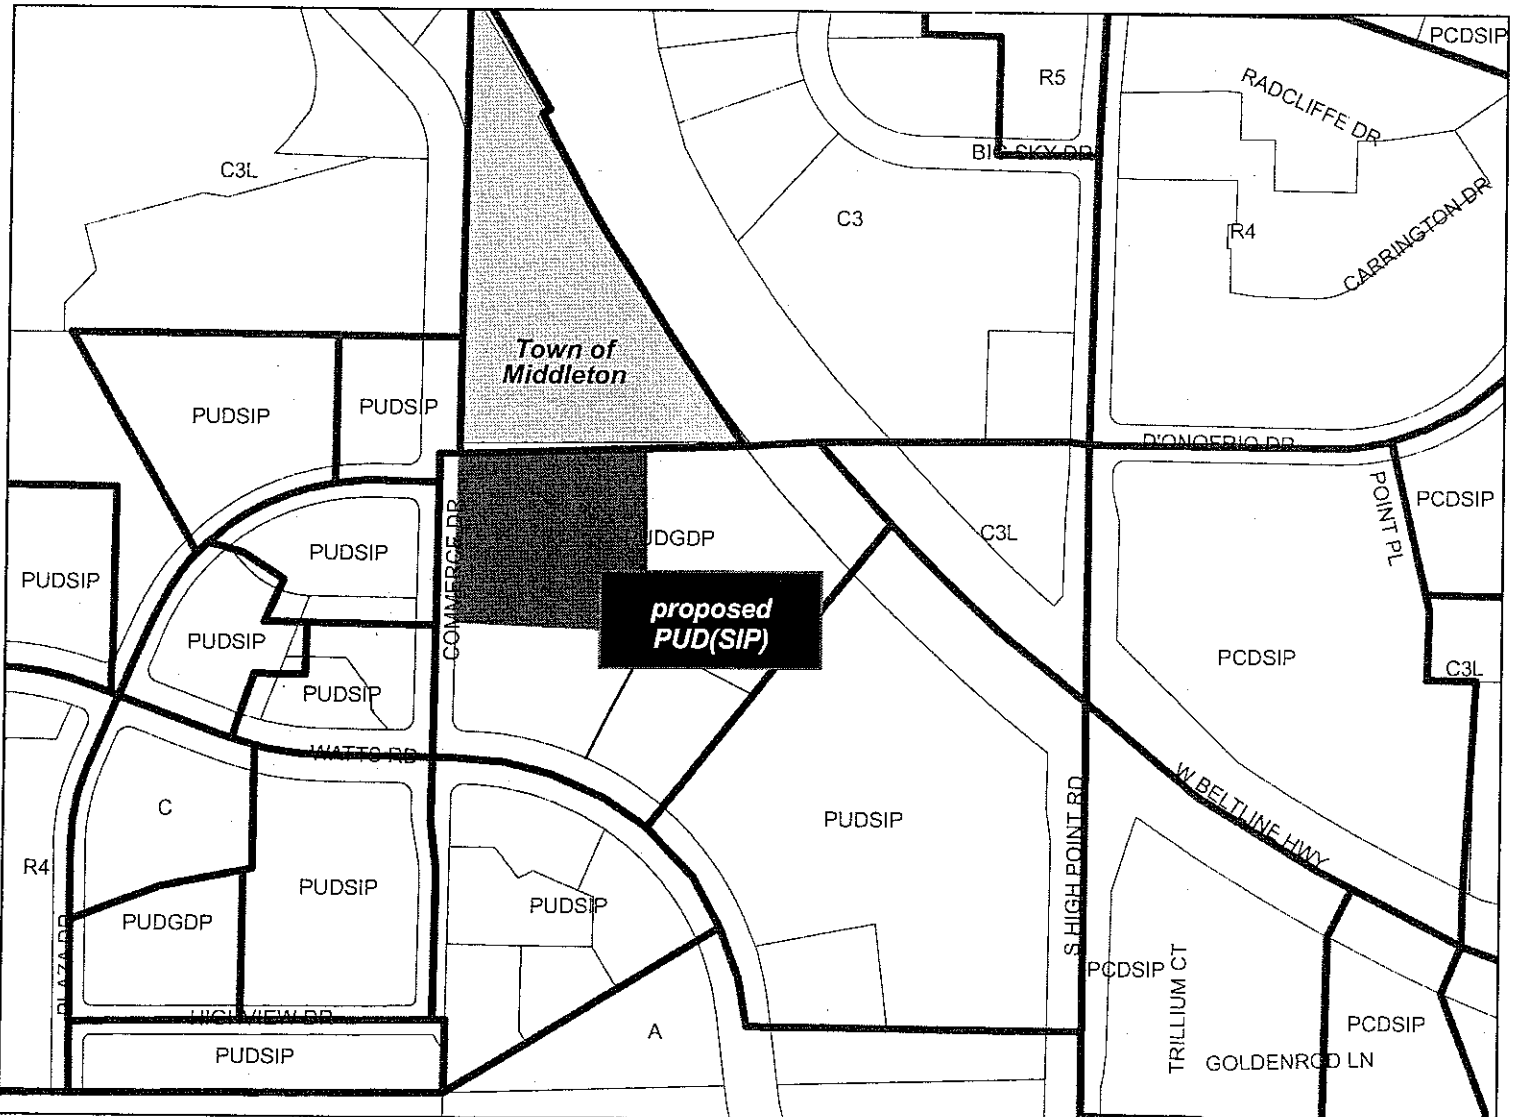

For Questions Contact: Tim Parks at: 261-9632 or tparks@cityofmadison.com or City Planning at 266-4635