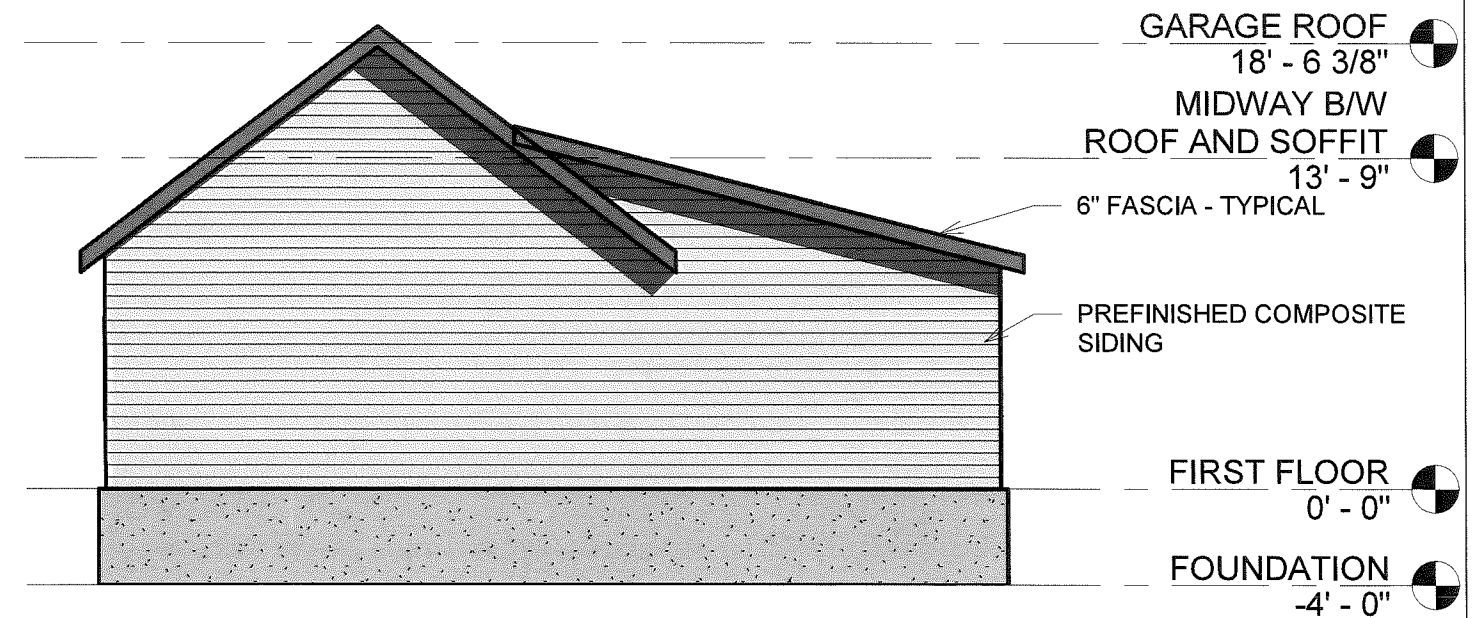

GARAGE PLAN

Date	March 02, 2020
Drawn by	CC
Checked by	BC

A103

Scale 1/8" = 1'-0"

3 NORTH ELEVATION
1/8" = 1'-0"

1 WEST ELEVATION
1/8" = 1'-0"

4 SOUTH ELEVATION
1/8" = 1'-0"

2 EAST ELEVATION
1/8" = 1'-0"

Erik Infield
Marie Dietrich

5101 Lake Mendota Dr. Madison, WI 53705

GARAGE ELEVATIONS

Date March 02, 2020
 Drawn by CC
 Checked by BC

A202

Scale 1/8" = 1'-0"