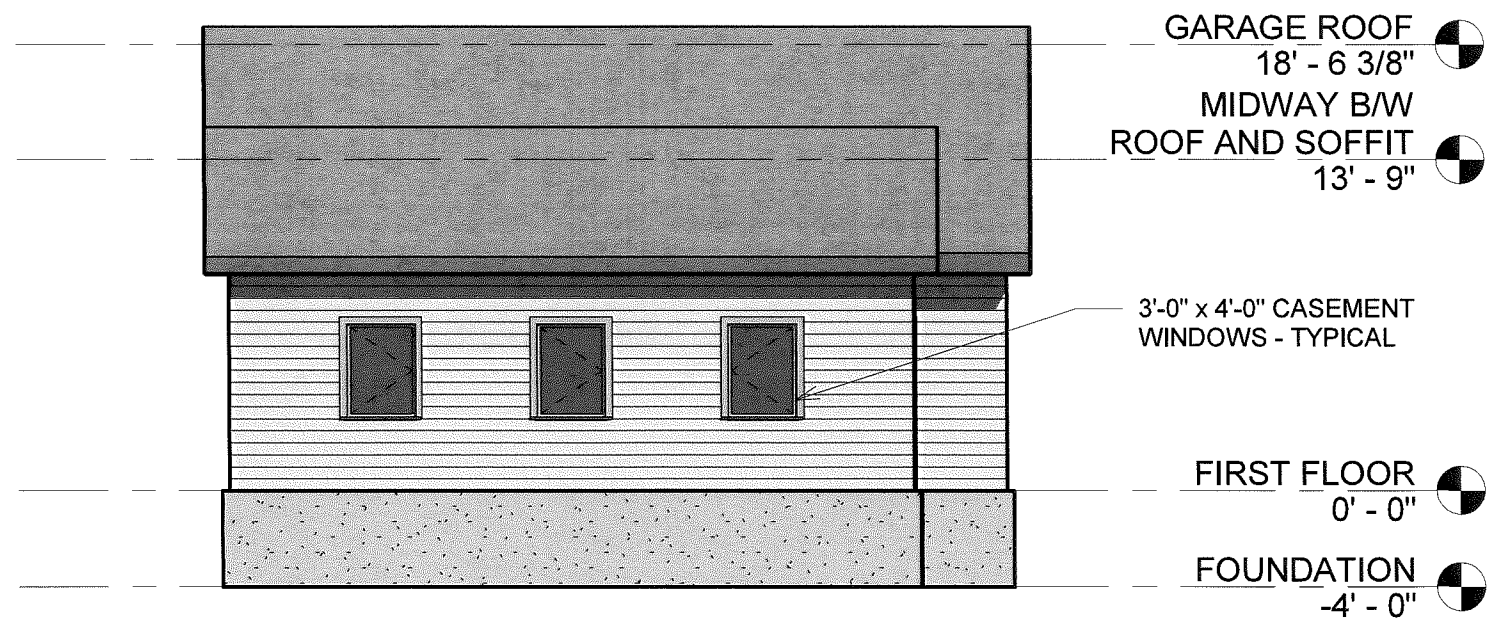

GARAGE PLAN

Date	March 02, 2020
Drawn by	CC
Checked by	BC

A103

Scale 1/8" = 1'-0"

3 NORTH ELEVATION
1/8" = 1'-0"

1 WEST ELEVATION
1/8" = 1'-0"

4 SOUTH ELEVATION
1/8" = 1'-0"

2 EAST ELEVATION
1/8" = 1'-0"

Erik Infield
Marie Dietrich

5101 Lake Mendota Dr. Madison, WI 53705

GARAGE ELEVATIONS

Date March 02, 2020
 Drawn by CC
 Checked by BC

A202

Scale 1/8" = 1'-0"