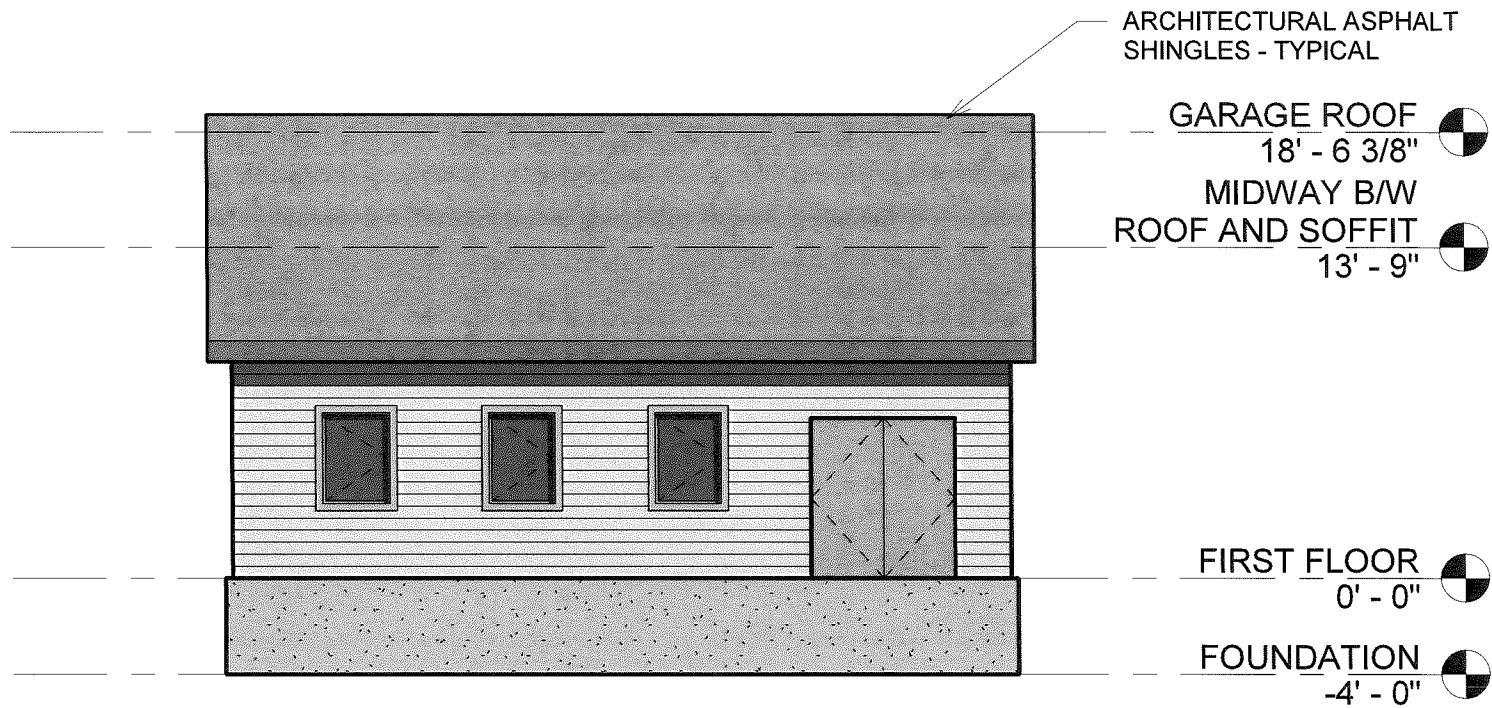

Erik Infield
 Marie Dietrich

5101 Lake Mendota Dr. Madison, WI 53705

Site Plan

Date March 02, 2020
 Drawn by CC
 Checked by BC

A100A

Scale 1/16" = 1'-0"

Erik Infield
 Marie Dietrich

5101 Lake Mendota Dr. Madison, WI 53705

GARAGE PLAN

Date	March 02, 2020
Drawn by	CC
Checked by	BC

A103

Scale 1/8" = 1'-0"

3 NORTH ELEVATION
1/8" = 1'-0"

1 WEST ELEVATION
1/8" = 1'-0"

4 SOUTH ELEVATION
1/8" = 1'-0"

2 EAST ELEVATION
1/8" = 1'-0"

Erik Infield
Marie Dietrich

5101 Lake Mendota Dr. Madison, WI 53705

GARAGE ELEVATIONS

Date March 02, 2020
 Drawn by CC
 Checked by BC

A202

Scale 1/8" = 1'-0"