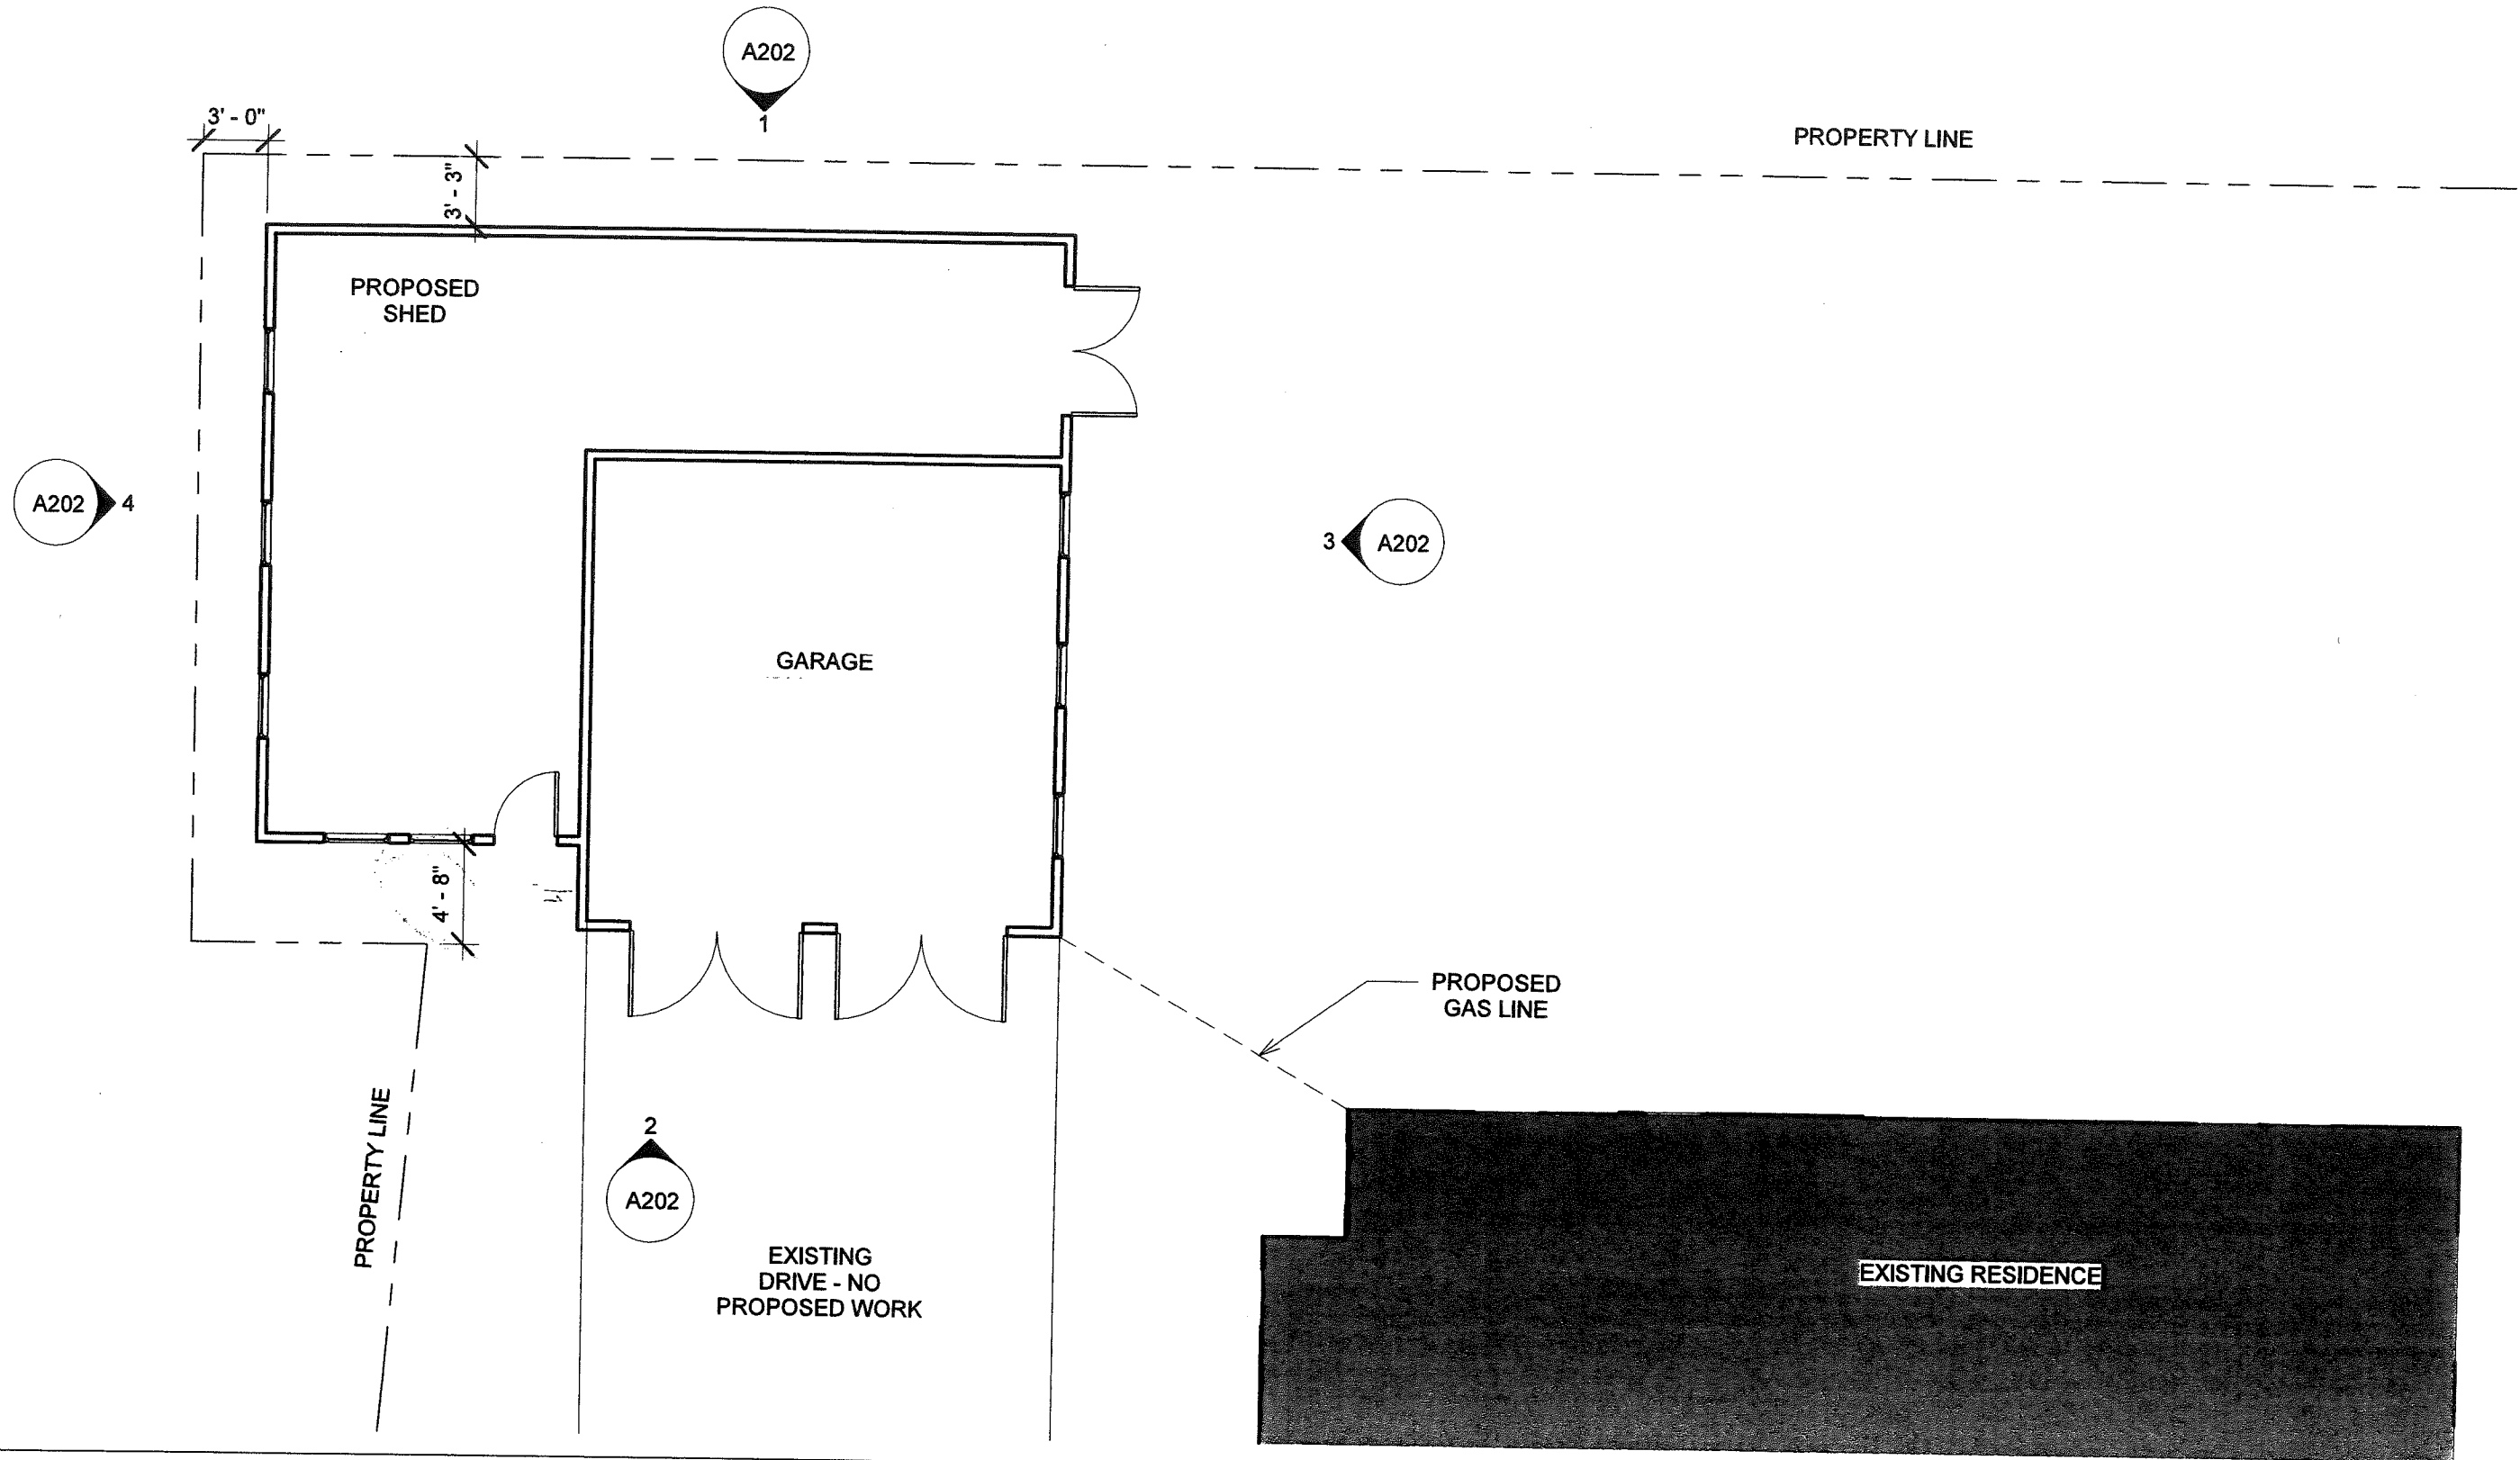

Erik Infield
 Marie Dietrich

5101 Lake Mendota Dr. Madison, WI 53705

Site Plan

Date March 02, 2020
 Drawn by CC
 Checked by BC

A100A

Scale 1/16" = 1'-0"

Erik Infield
 Marie Dietrich

5101 Lake Mendota Dr. Madison, WI 53705

GARAGE PLAN

Date	March 02, 2020
Drawn by	CC
Checked by	BC

A103

Scale 1/8" = 1'-0"

3 NORTH ELEVATION
1/8" = 1'-0"

1 WEST ELEVATION
1/8" = 1'-0"

4 SOUTH ELEVATION
1/8" = 1'-0"

2 EAST ELEVATION
1/8" = 1'-0"

Erik Infield
Marie Dietrich

5101 Lake Mendota Dr. Madison, WI 53705

GARAGE ELEVATIONS

Date March 02, 2020
 Drawn by CC
 Checked by BC

A202

Scale 1/8" = 1'-0"