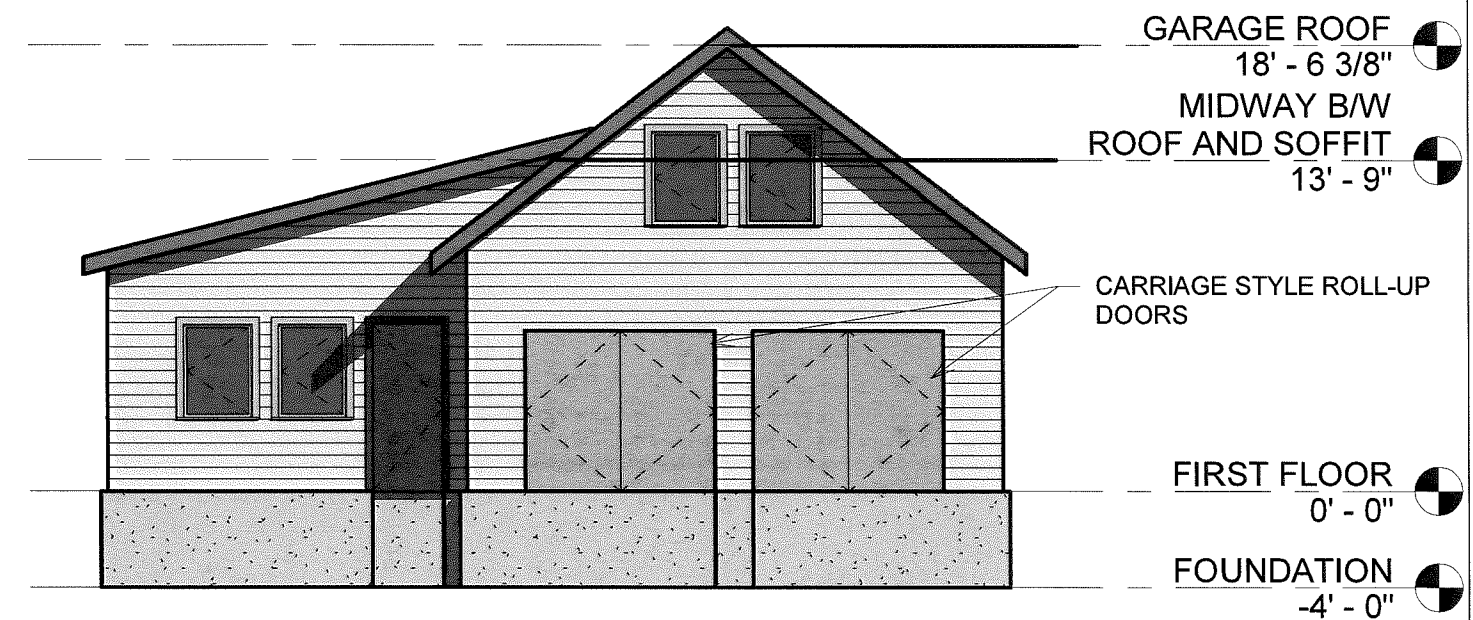

GARAGE PLAN

Date	March 02, 2020
Drawn by	CC
Checked by	BC

A103

Scale 1/8" = 1'-0"

3 NORTH ELEVATION
1/8" = 1'-0"

1 WEST ELEVATION
1/8" = 1'-0"

4 SOUTH ELEVATION
1/8" = 1'-0"

2 EAST ELEVATION
1/8" = 1'-0"

Erik Infield
Marie Dietrich

5101 Lake Mendota Dr. Madison, WI 53705

GARAGE ELEVATIONS

Date March 02, 2020
 Drawn by CC
 Checked by BC

A202

Scale 1/8" = 1'-0"