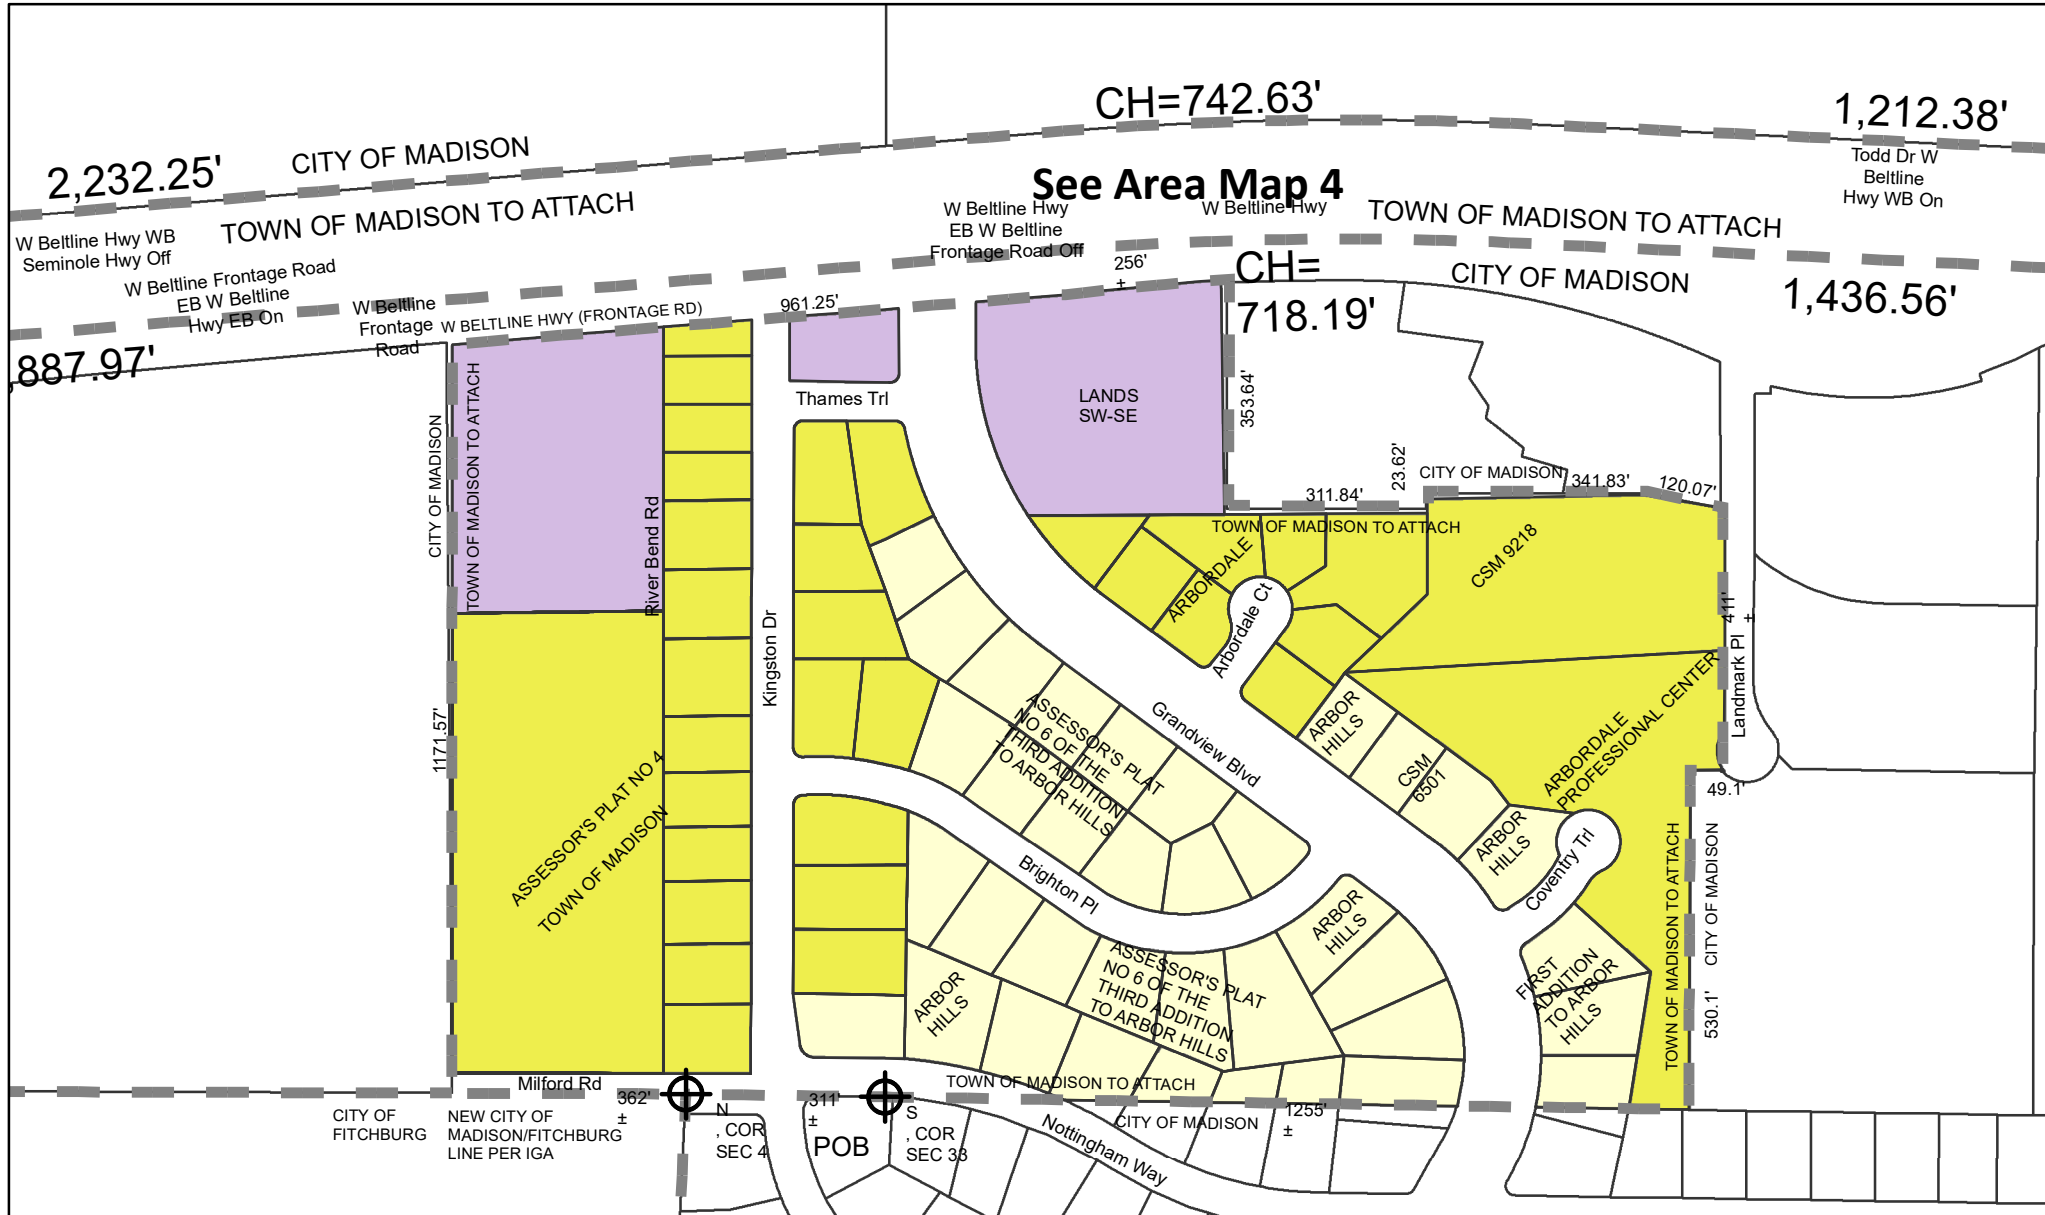

Town of Madison Zoning Areas

 Town of Madison parcels attaching to City Madison

 City of Madison

Source: City of Madison Planning Division, Dane County LIO

Proposed Zoning - AREA 5, Town of Madison

ID 72646 - Creating Section 28.022-00574

Note: The black-dashed line represents the current City of Madison boundary and the limit of the area to be attached/zoned.
The existing zoning of parcels in the City and the proposed zoning of Town parcels is shown on this map.

LANDS TO ATTACH TO CITY OF MADISON

Note: Underlying streets, platted lots and land division lines shown for informational purposes. Ownership parcels are not shown.

SE SR-V2 SR-C1