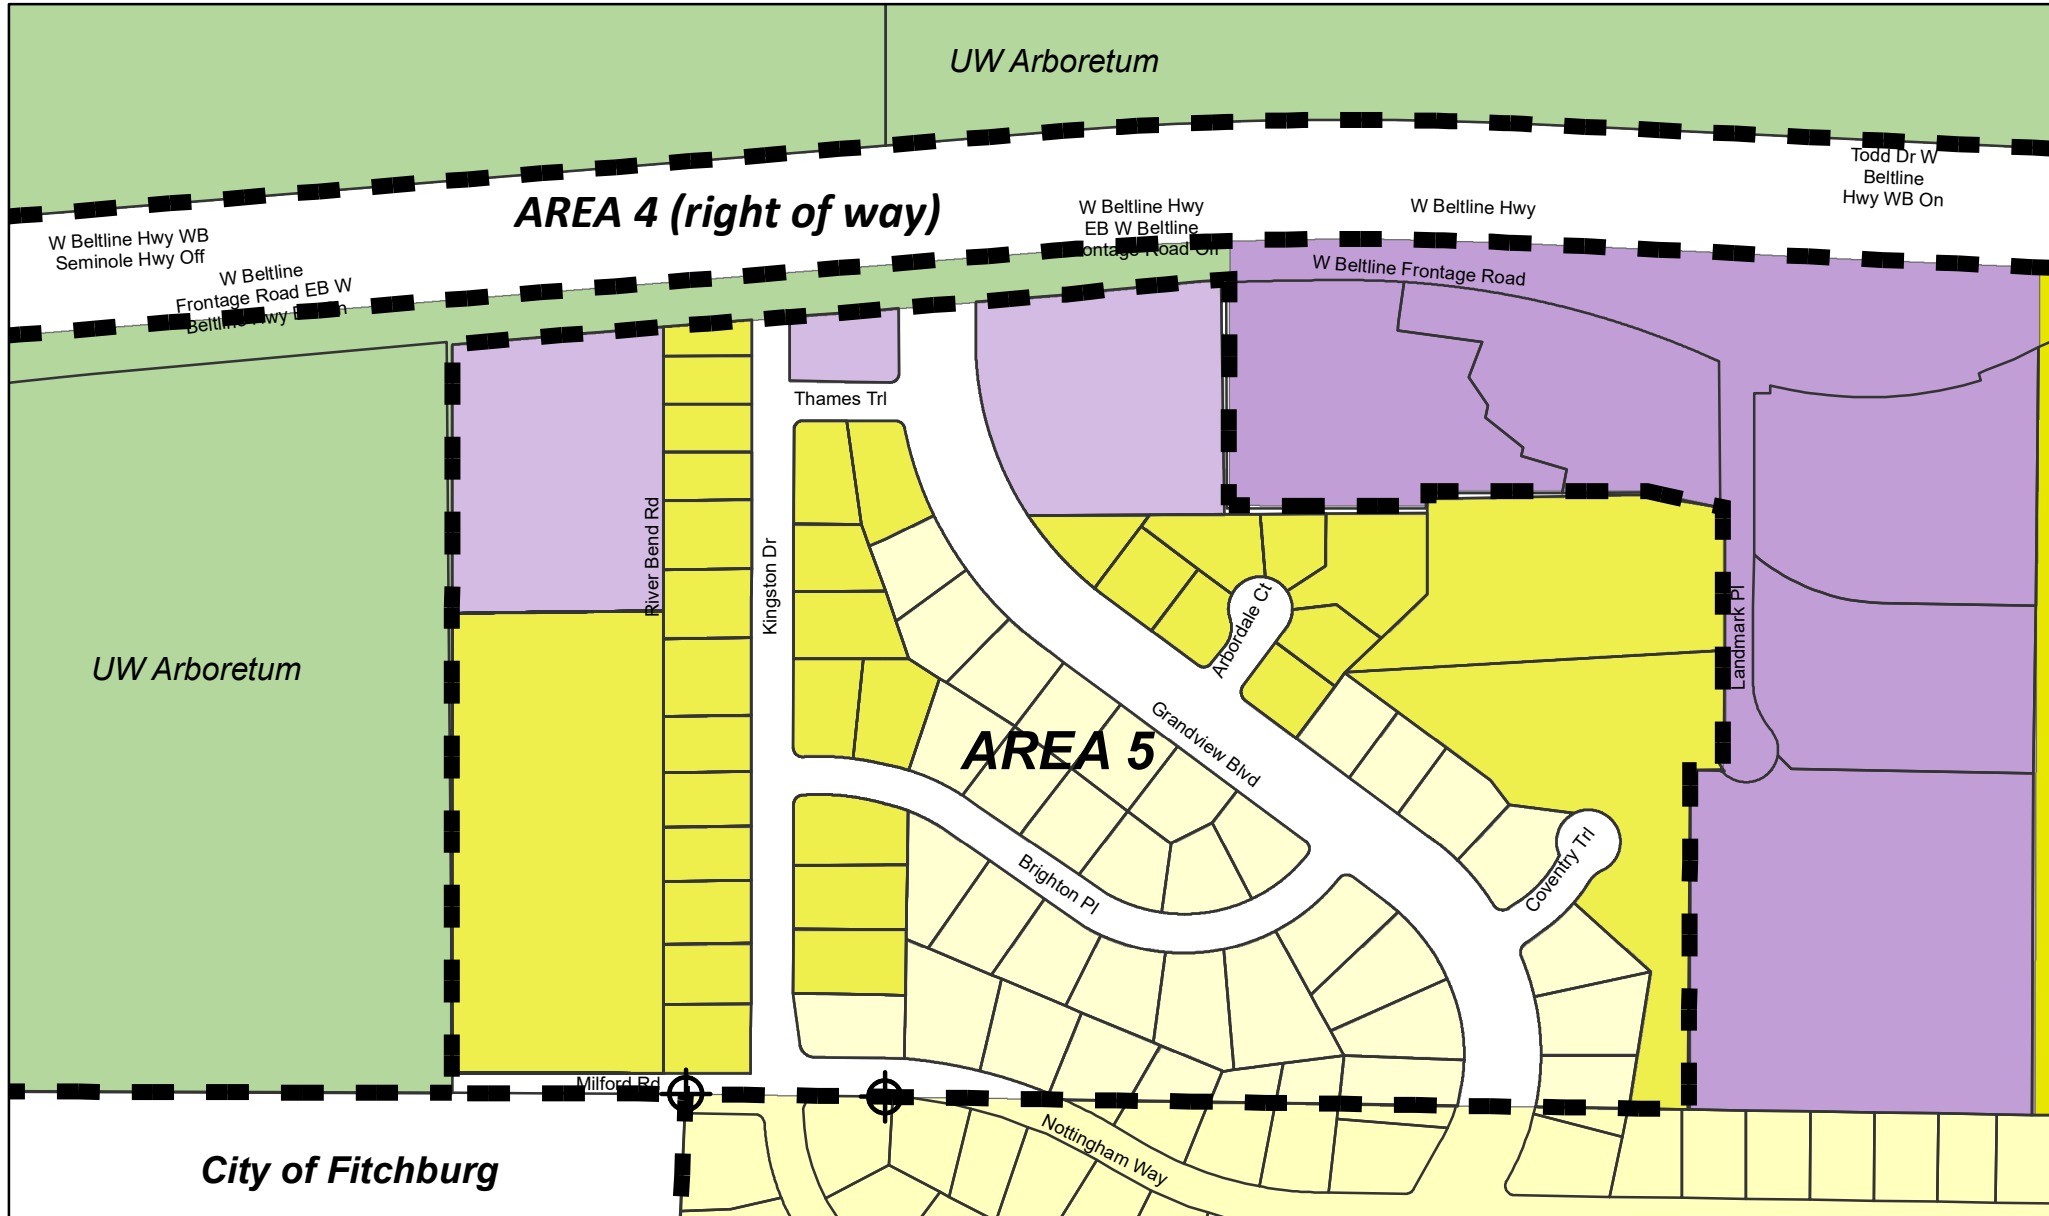

Town of Madison Zoning Areas

 Town of Madison parcels attaching to City Madison

 City of Madison

Source: City of Madison Planning Division, Dane County LIO

Proposed Zoning - AREA 5, Town of Madison

ID 72646 - Creating Section 28.022-00574

Note: The black-dashed line represents the current City of Madison boundary and the limit of the area to be attached/zoned.
The existing zoning of parcels in the City and the proposed zoning of Town parcels is shown on this map.

LANDS TO ATTACH TO CITY OF MADISON

Note: Underlying streets, platted lots and land division lines shown for informational purposes. Ownership parcels are not shown.

SE SR-V2 SR-C1