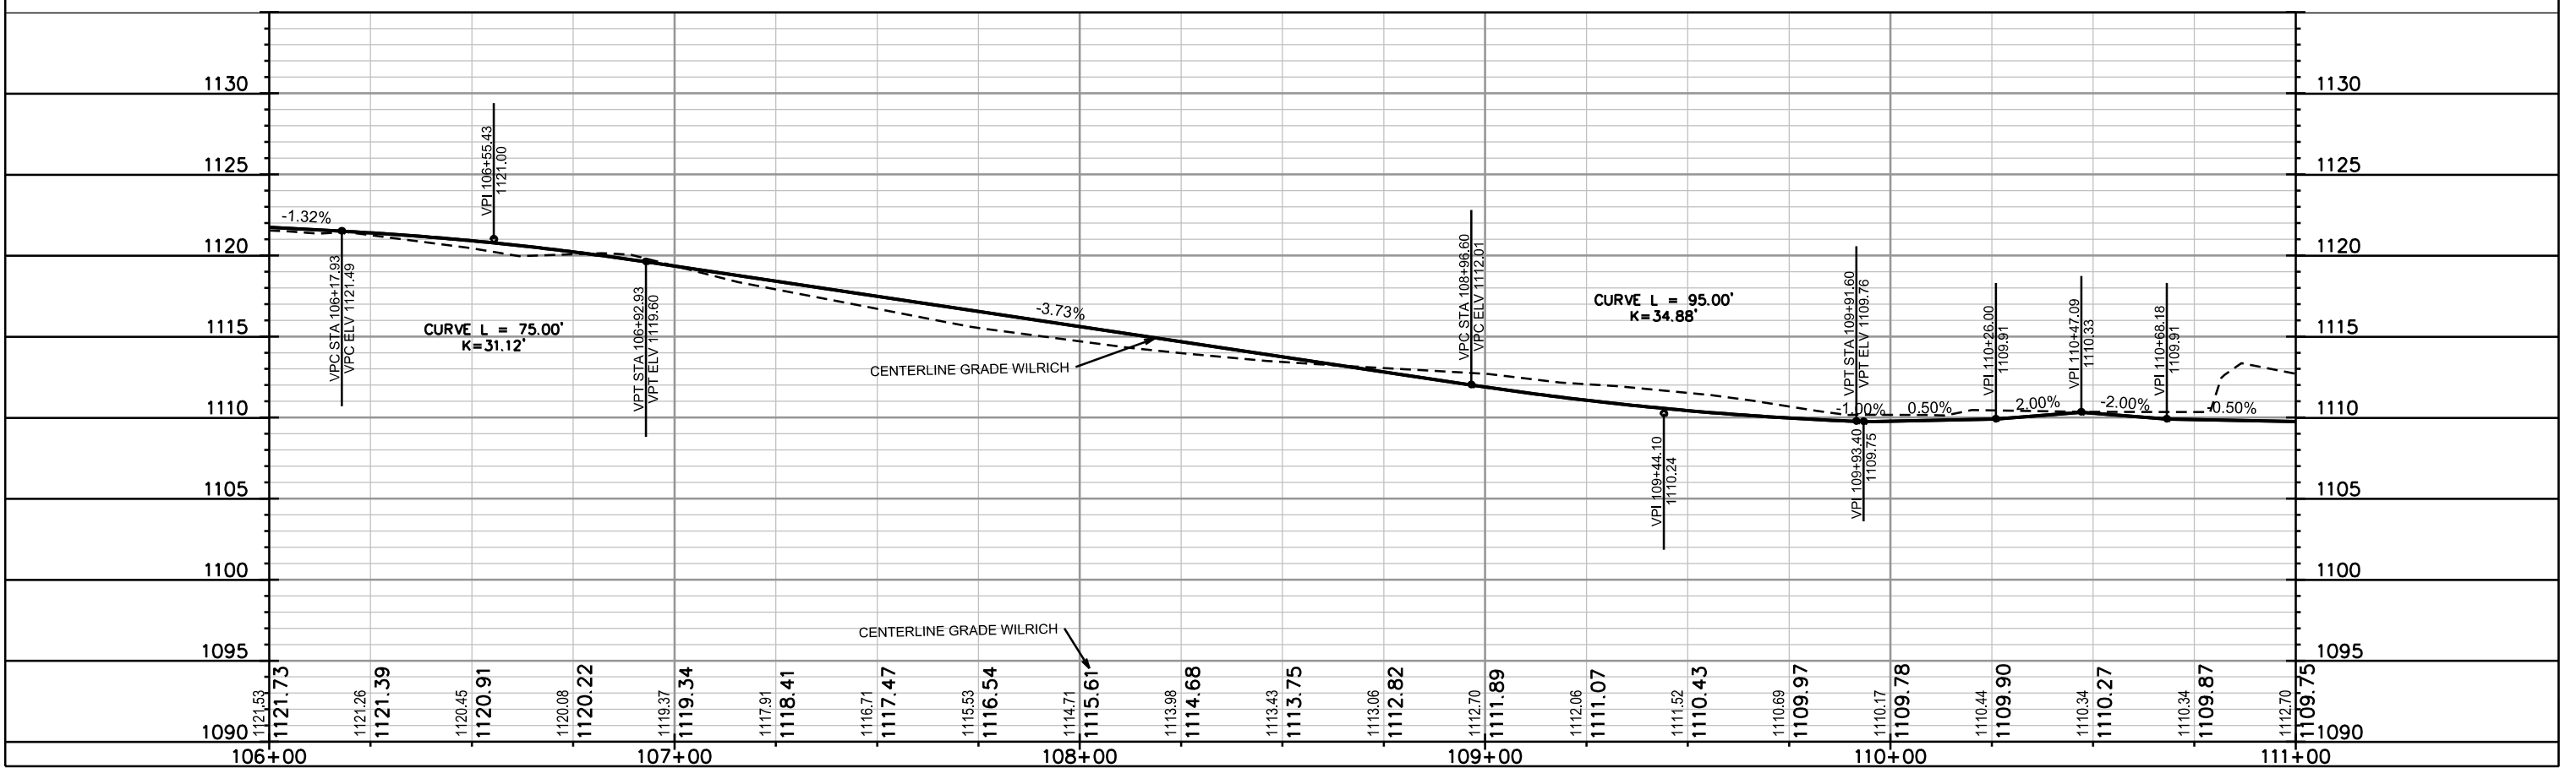

PLAN AND PROFILE

WILRICH STREET SIDEWALK CITY OF MADISON  
REVISED 6/17/16 LRC  
ADDED SIDEWALK

PLOT SCALE: \_\_\_\_\_

PLOT NAME: \_\_\_\_\_

REV. DATE: \_\_\_\_\_

ORIGINATOR: CITY OF MADISON, STREETS DIVISION