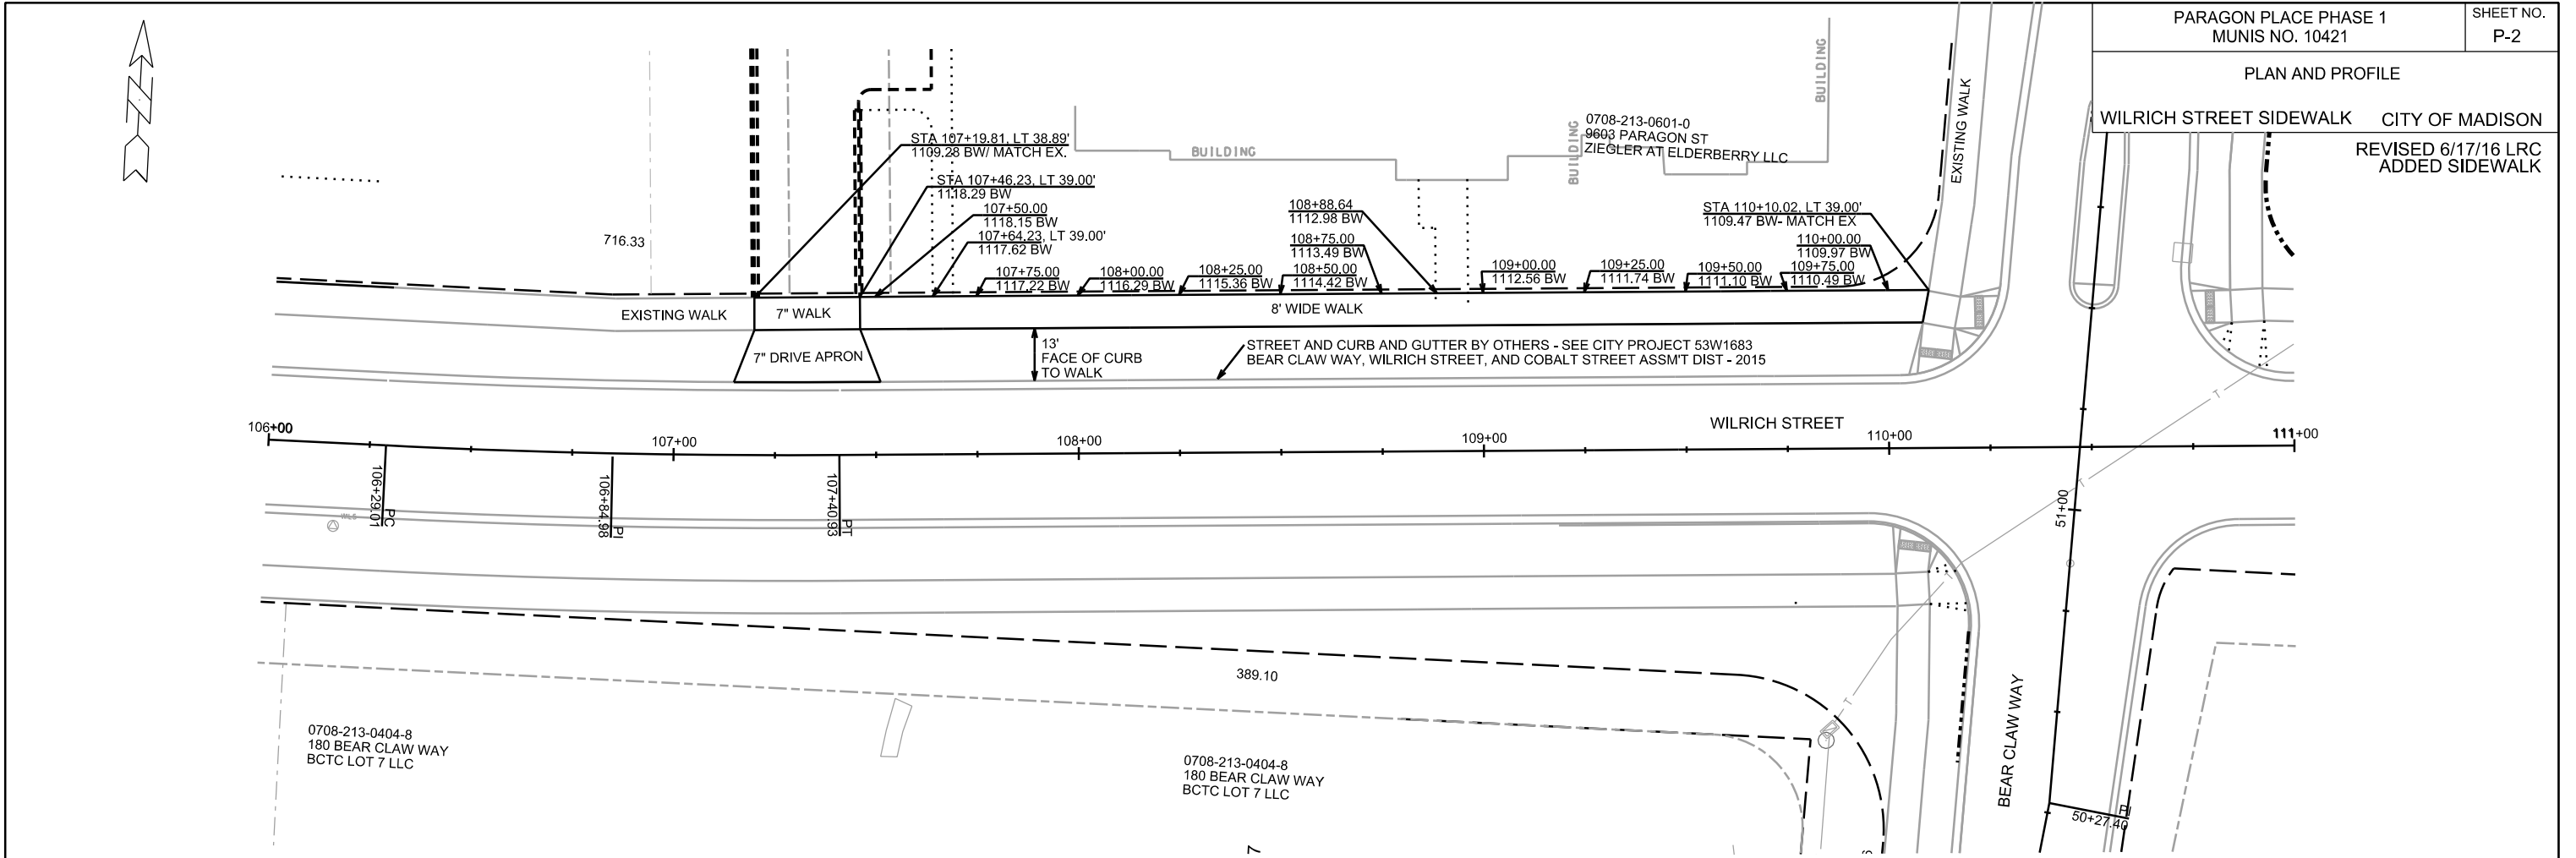

PLAN AND PROFILE

WILRICH STREET SIDEWALK CITY OF MADISON  
REVISED 6/17/16 LRC  
ADDED SIDEWALK

PLOT SCALE: \_\_\_\_\_

PLOT NAME: \_\_\_\_\_

REV. DATE: \_\_\_\_\_

ORIGINATOR: CITY OF MADISON, STREETS DIVISION