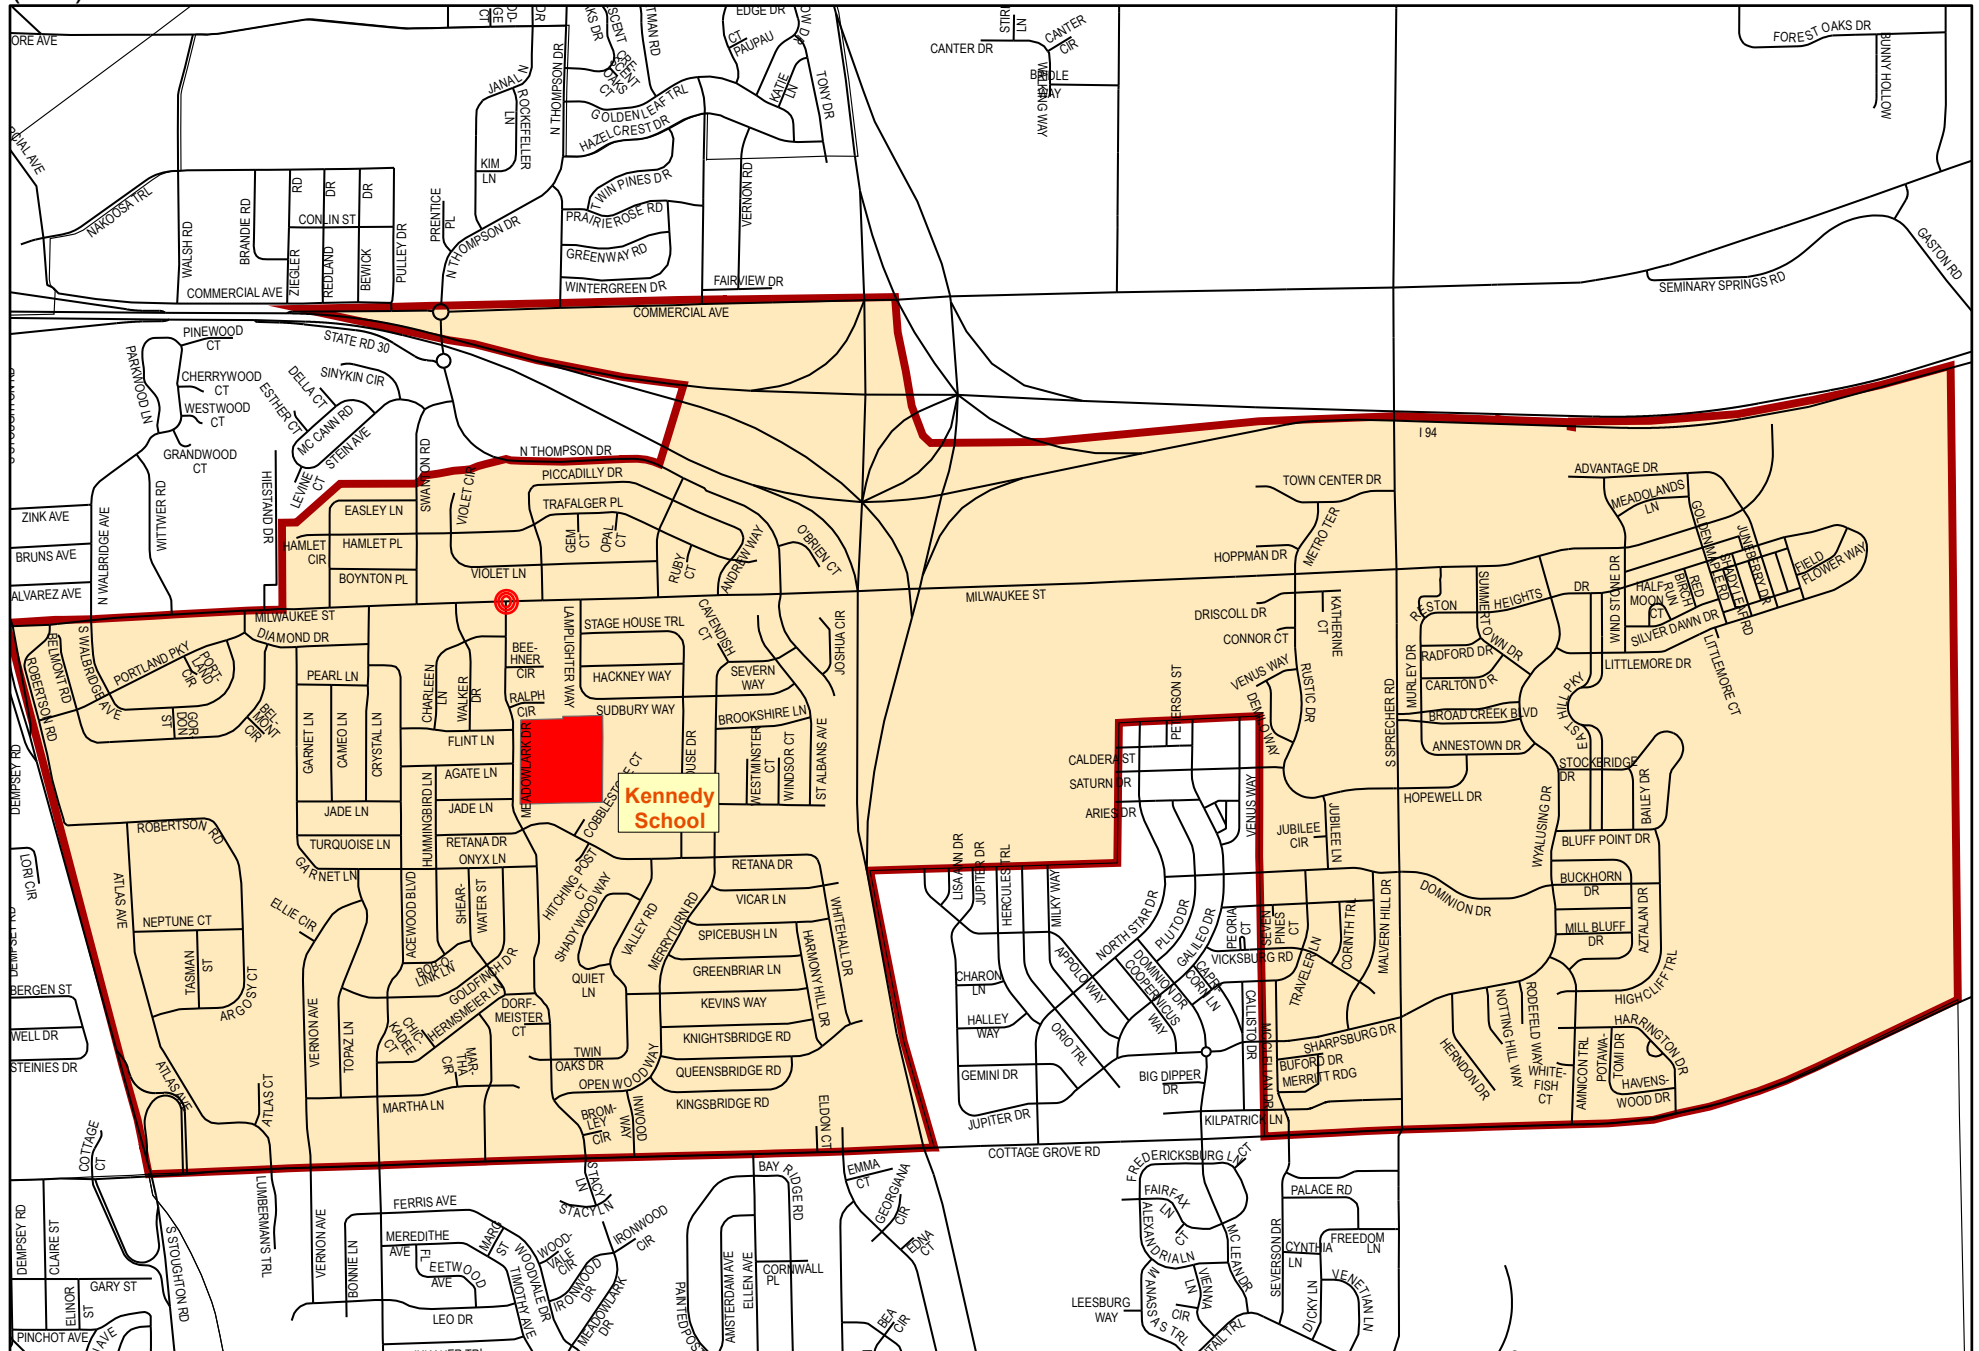

Kennedy Elementary

221 Meadowlark Drive
Madison, WI 53714
(608) 204-3420

The Madison School District assumes no legal liability for the accuracy, completeness, or usefulness of any of the information contained on this map.

 Adult School Crossing
Guard location in review