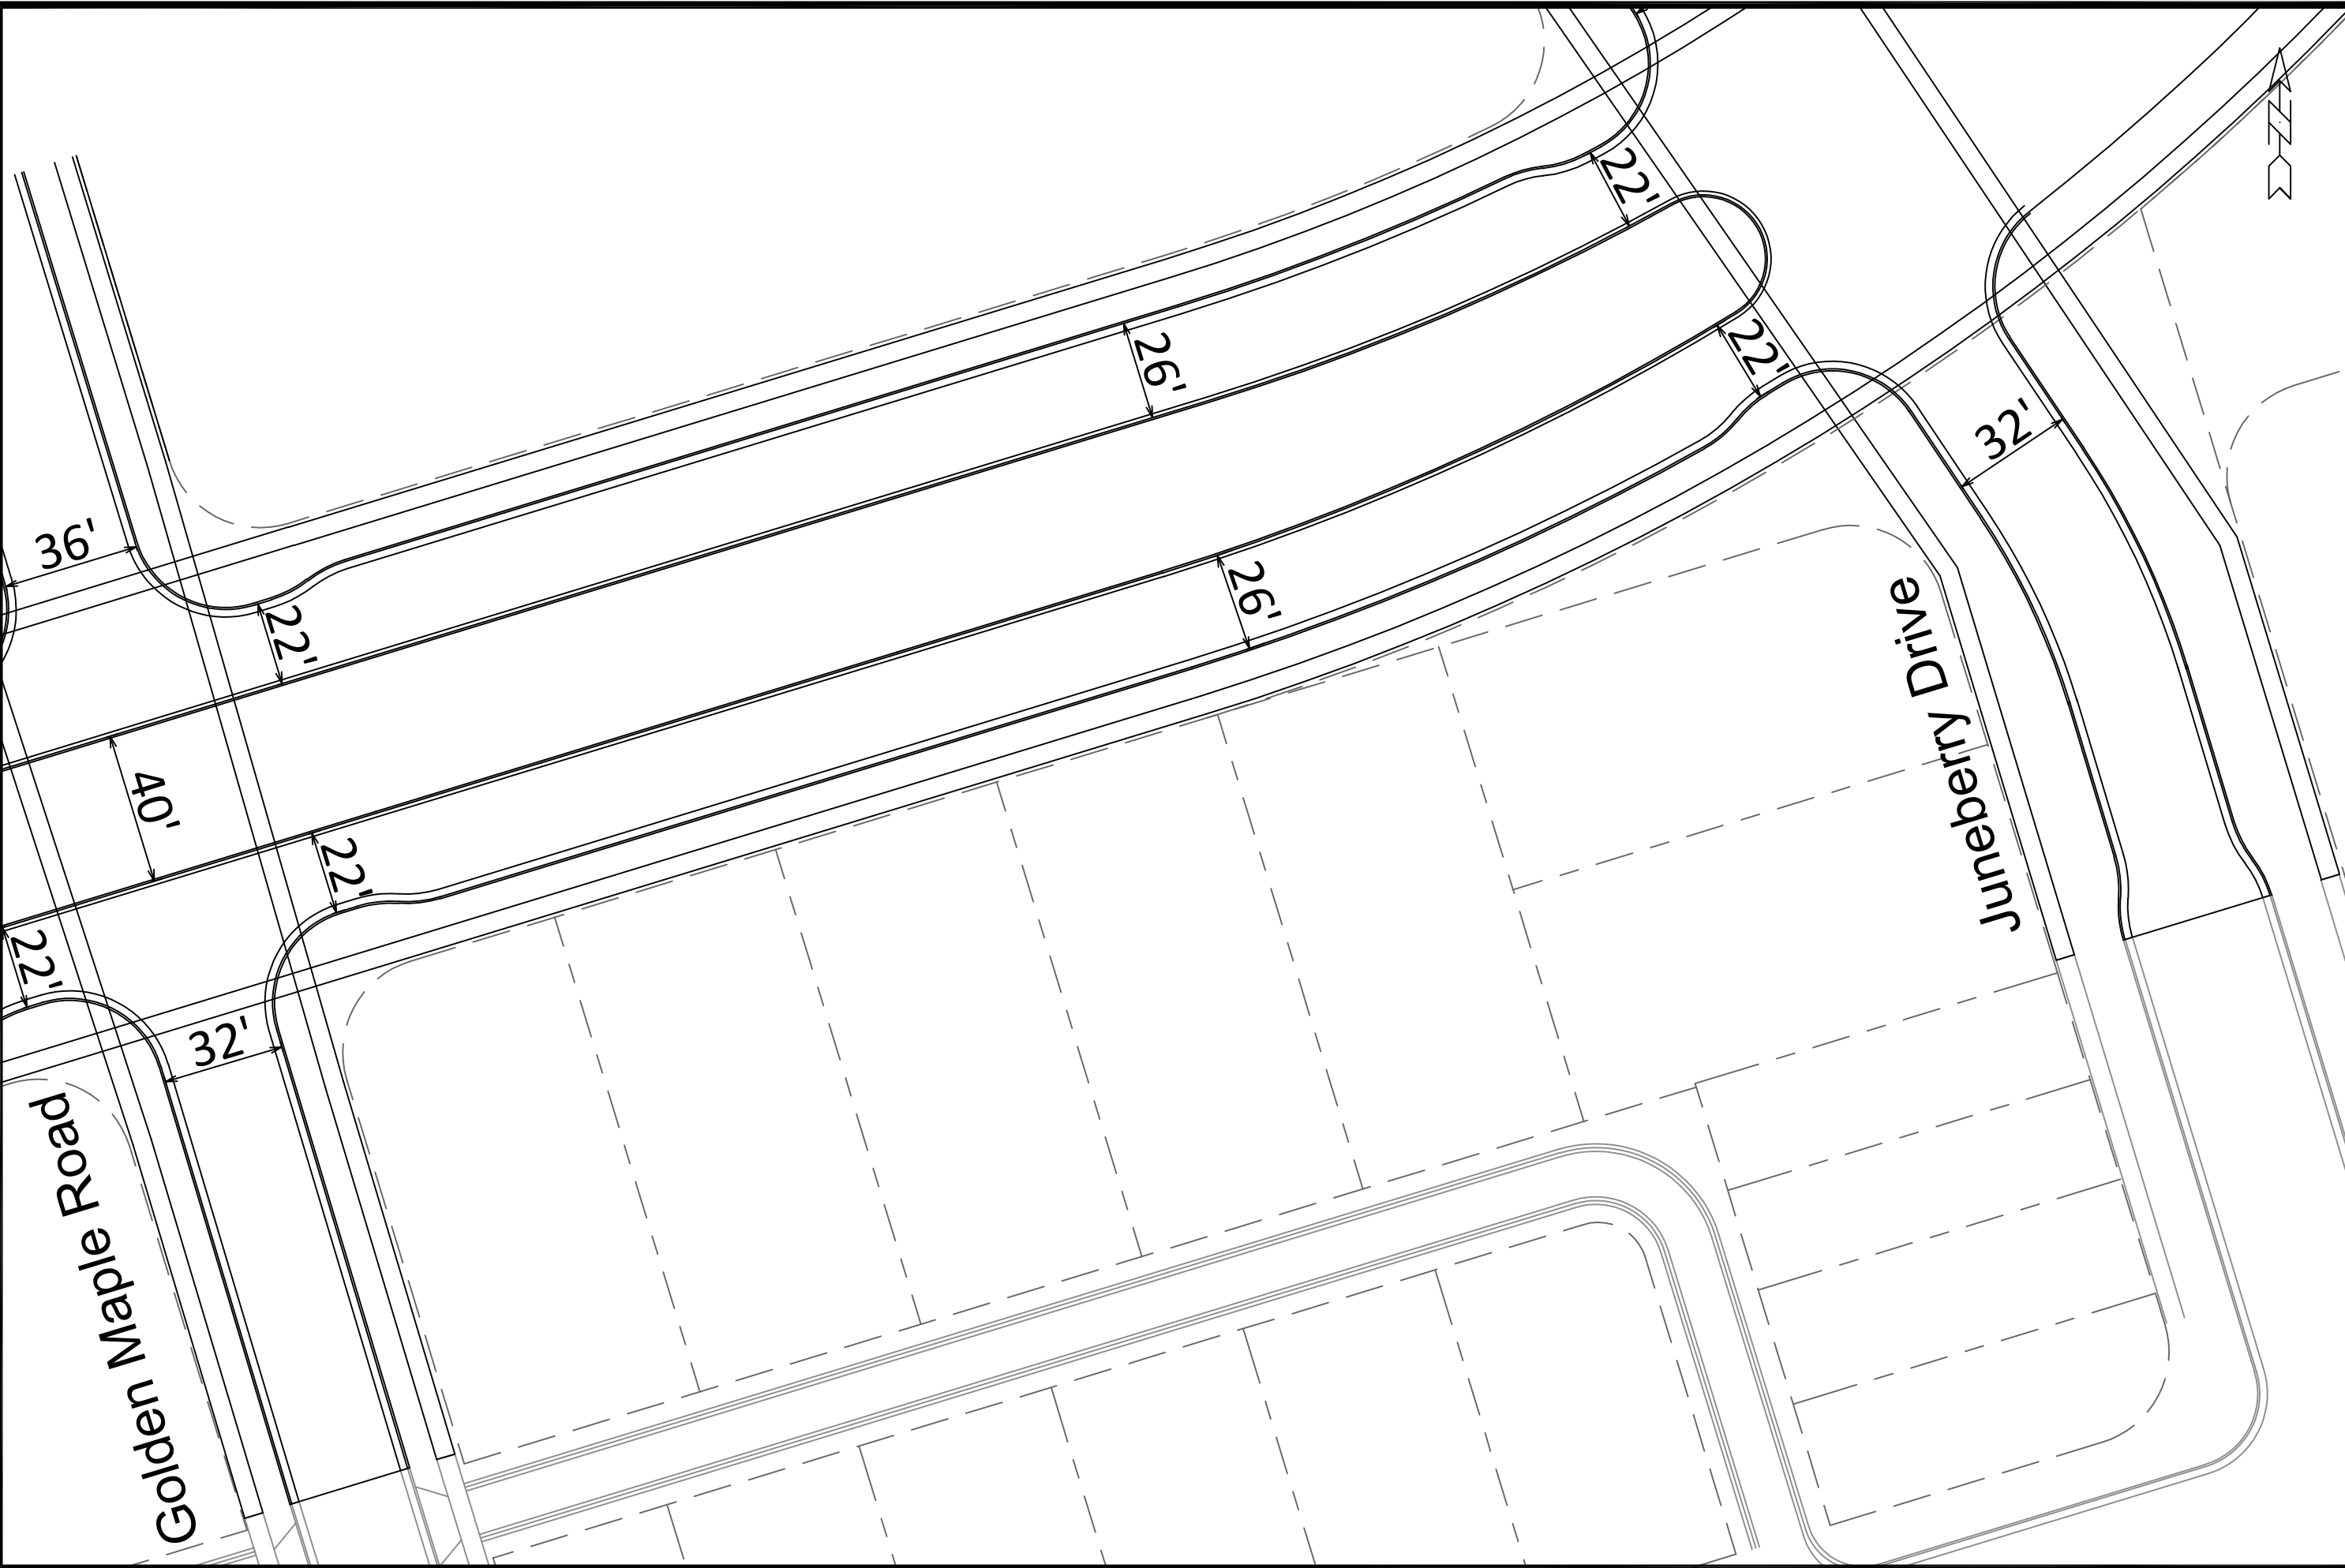

Golden Maple Road

Juneberry Drive

MARK	REVISION	DATE	BY
14055	Designed By: SDM	Date: 12/2/2022 10:31 AM	Scale: 1:40

14055
MADISON, WI
CONTRACT NO:

GEOMETRICS EXHIBIT
THE MEADOWLANDS - MILWAUKEE STREET EXTENSION
M:\DESIGN\Projects\14055\CAD\Traffic\14055TE-Geometrics_revision_3.dwg

14055
EX-2