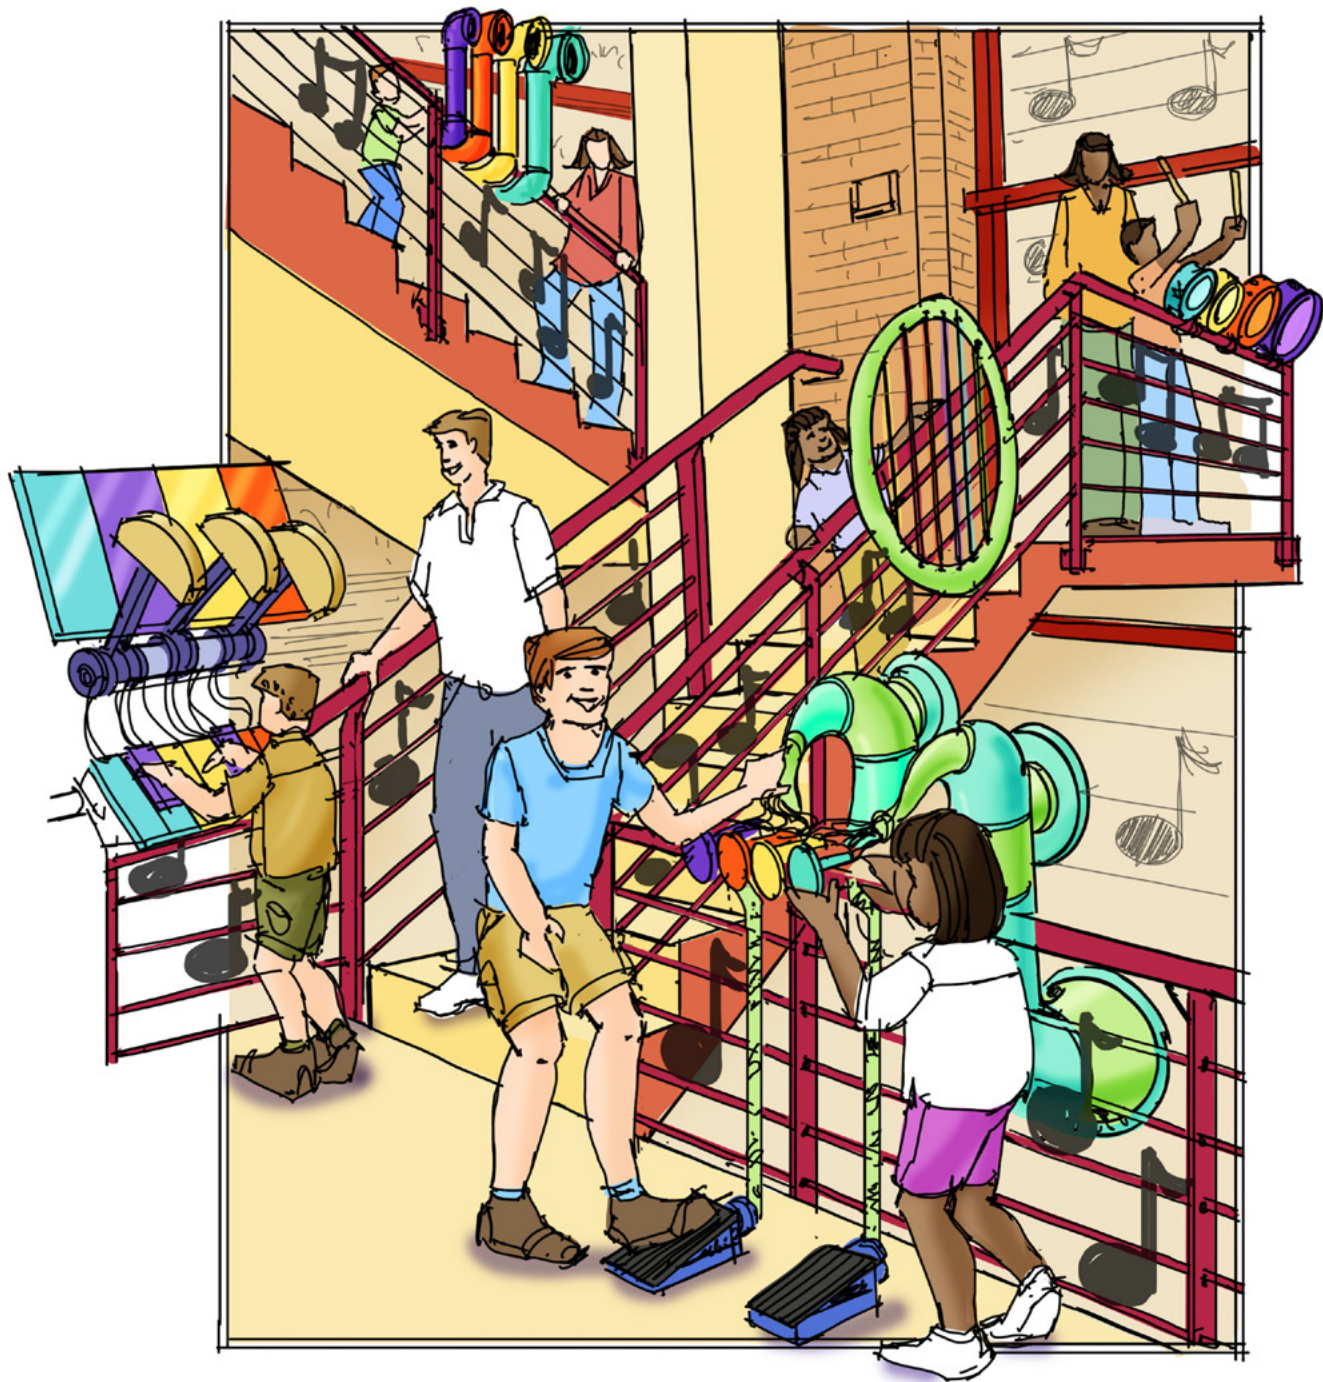

Madison Children's Museum Design to Move: Stair Trek Project

Examples of possible design solutions for three of the six community/artist designed staircases. All staircases will be collaboratively designed by artists who will be hired in September, along with community members in each location. Final staircase play spaces will all be unique and may be different than what is depicted here.

Stair Trek: Pocket Park (Bayview)

Stair Trek: Storytime (YMCA)

Stair Trek: Music Machine (City Parking Garage)

Stair Trek: Music Machine (City Parking Garage)