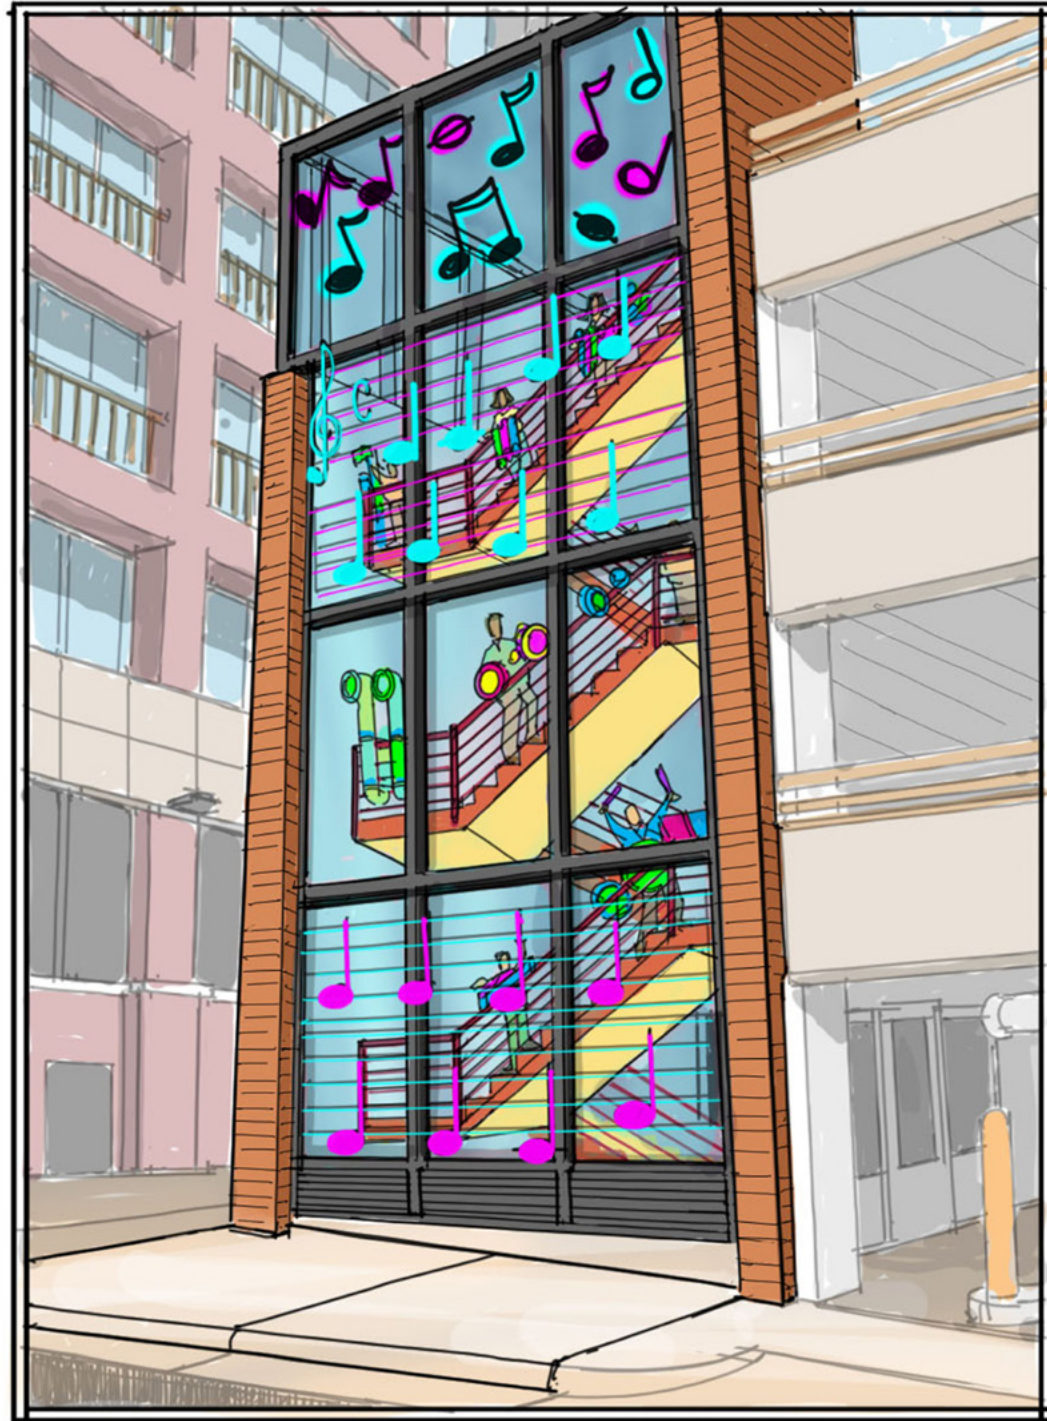

Madison Children's Museum Design to Move: Stair Trek Project

Examples of possible design solutions for three of the six community/artist designed staircases. All staircases will be collaboratively designed by artists who will be hired in September, along with community members in each location. Final staircase play spaces will all be unique and may be different than what is depicted here.

Stair Trek: Pocket Park (Bayview)

Stair Trek: Storytime (YMCA)

Stair Trek: Music Machine (City Parking Garage)

Stair Trek: Music Machine (City Parking Garage)