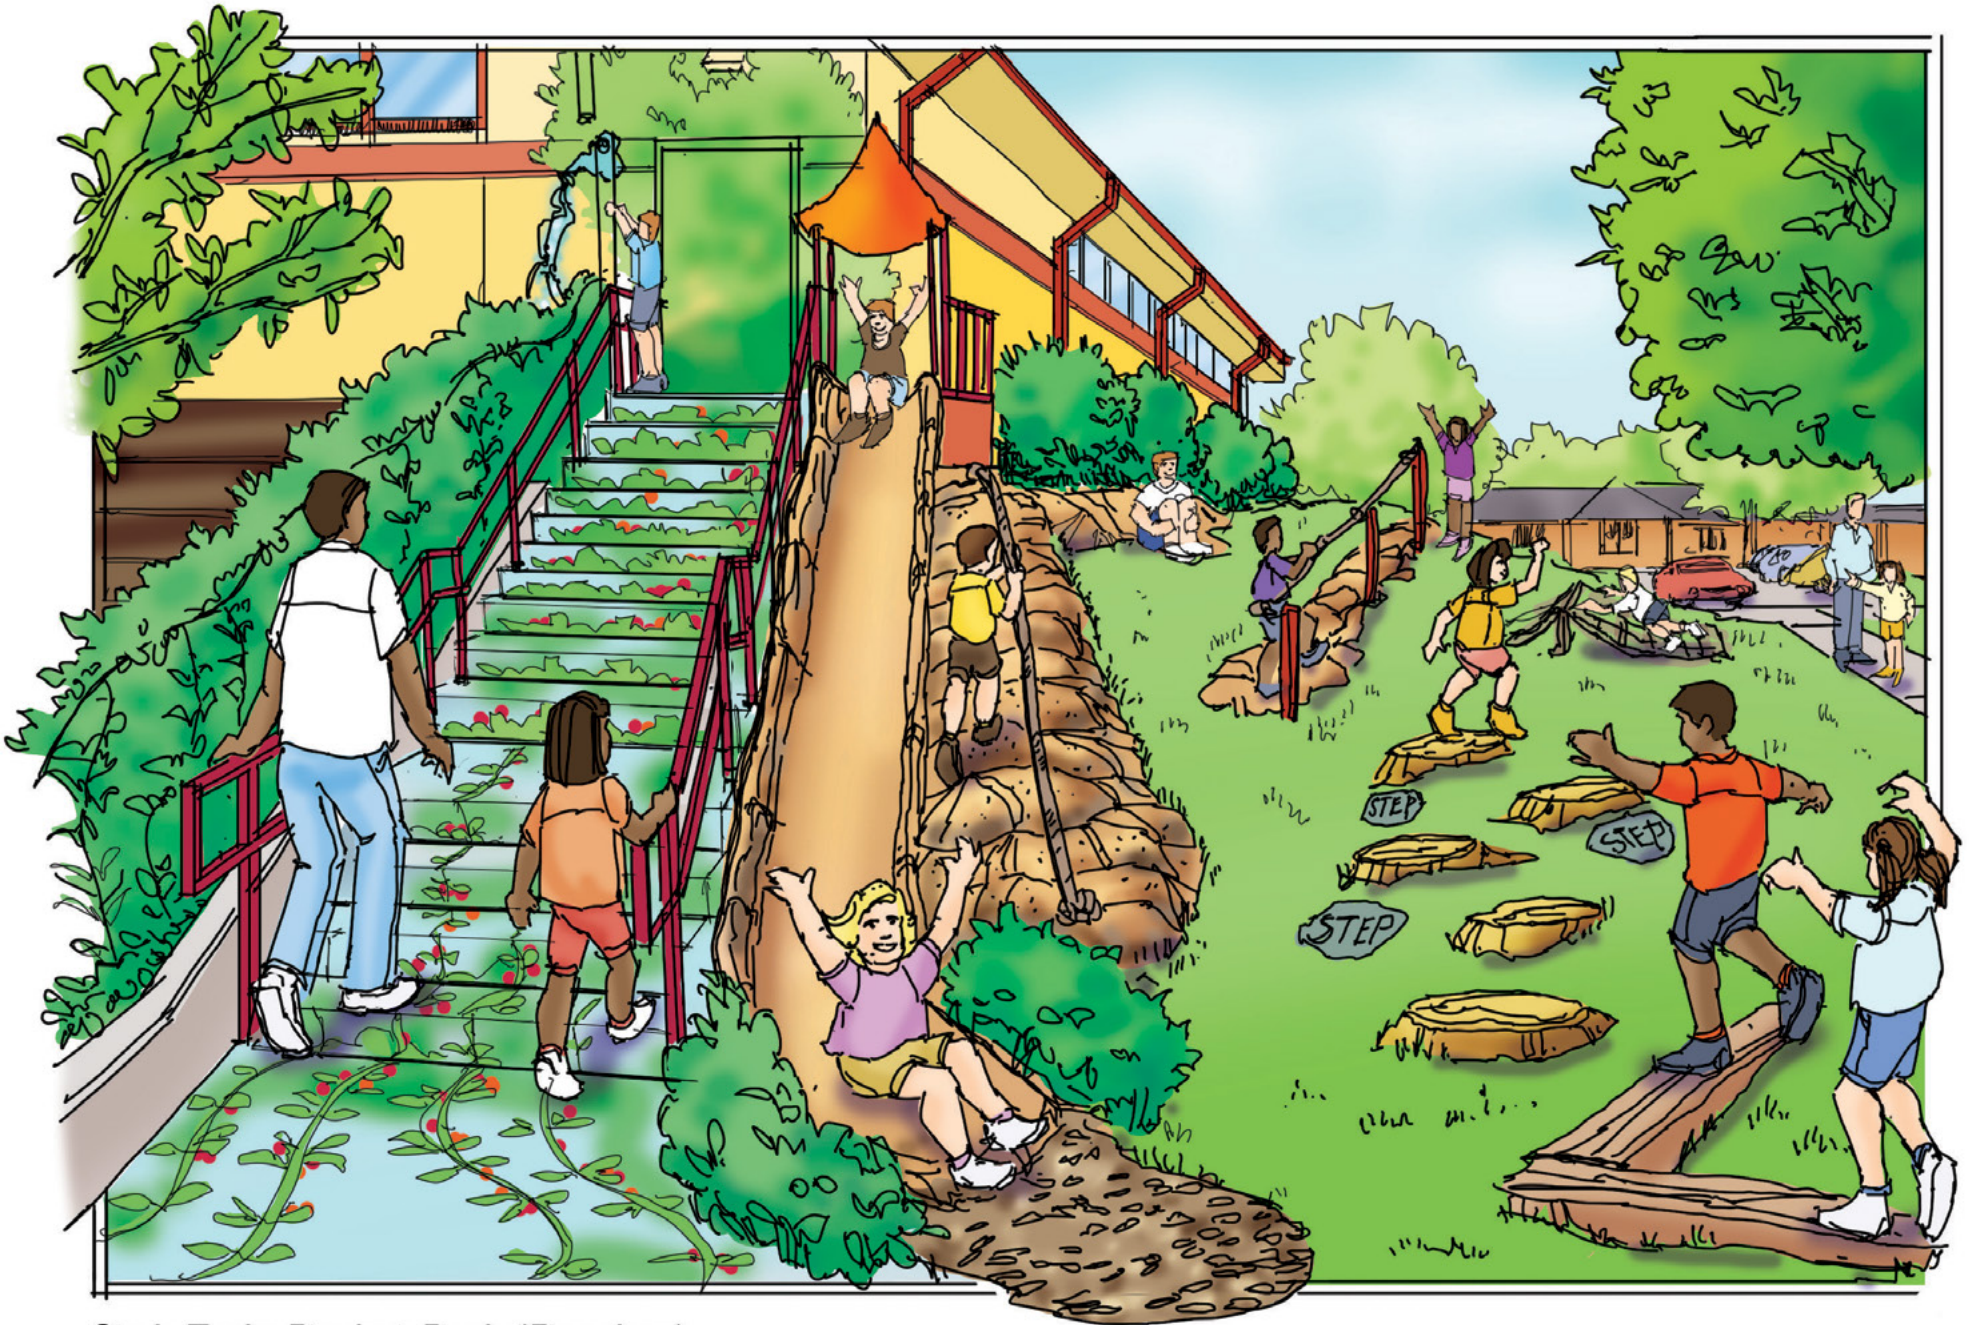

Madison Children's Museum Design to Move: Stair Trek Project

Examples of possible design solutions for three of the six community/artist designed staircases. All staircases will be collaboratively designed by artists who will be hired in September, along with community members in each location. Final staircase play spaces will all be unique and may be different than what is depicted here.

Stair Trek: Pocket Park (Bayview)

Stair Trek: Storytime (YMCA)

Stair Trek: Music Machine (City Parking Garage)

Stair Trek: Music Machine (City Parking Garage)