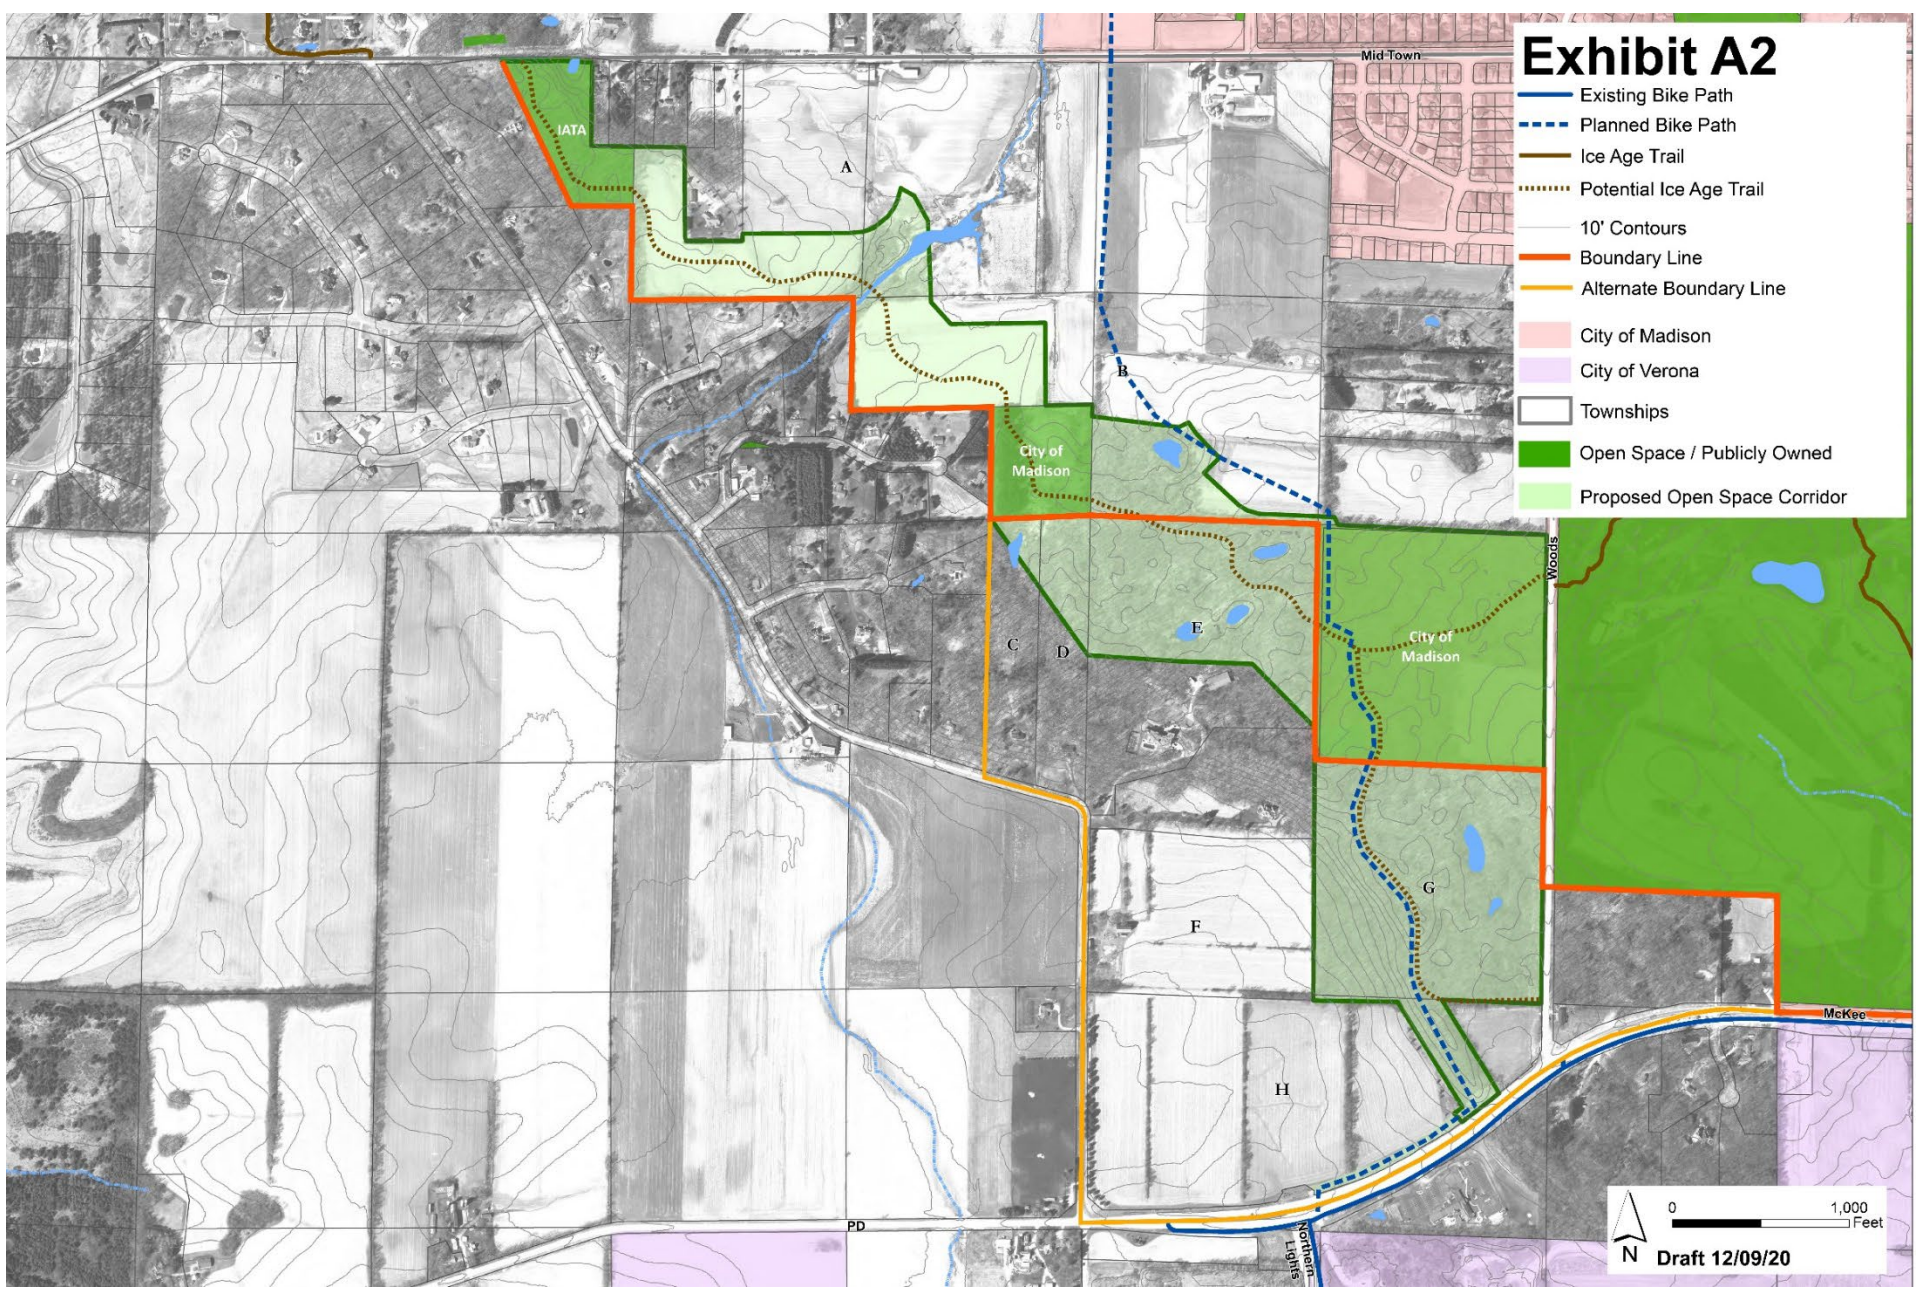

Mid Town Road

Shady Oak Lane

Woods Road

Shady Wood Neighborhood Development Plan

Plan Commission – 2/7/2022

- Recently Updated
- In-Progress/Soon to Start

Recent Neighborhood Development Plans

Future Ice Age Trail Corridor

Map 1: Planning Area

Shady Wood NDP
December 2021

-  Planning Area
-  City of Madison Boundary

DRAFT

City of Madison Planning Division

Shady Wood NDP Planning Area

Draft Schedule

Compile background data	Jan – Mar
Public meeting 1	Mar
Draft plan	Mar – May
Public meeting 2	May
Revise plan	May – Jun
Adoption process	Jul – Aug