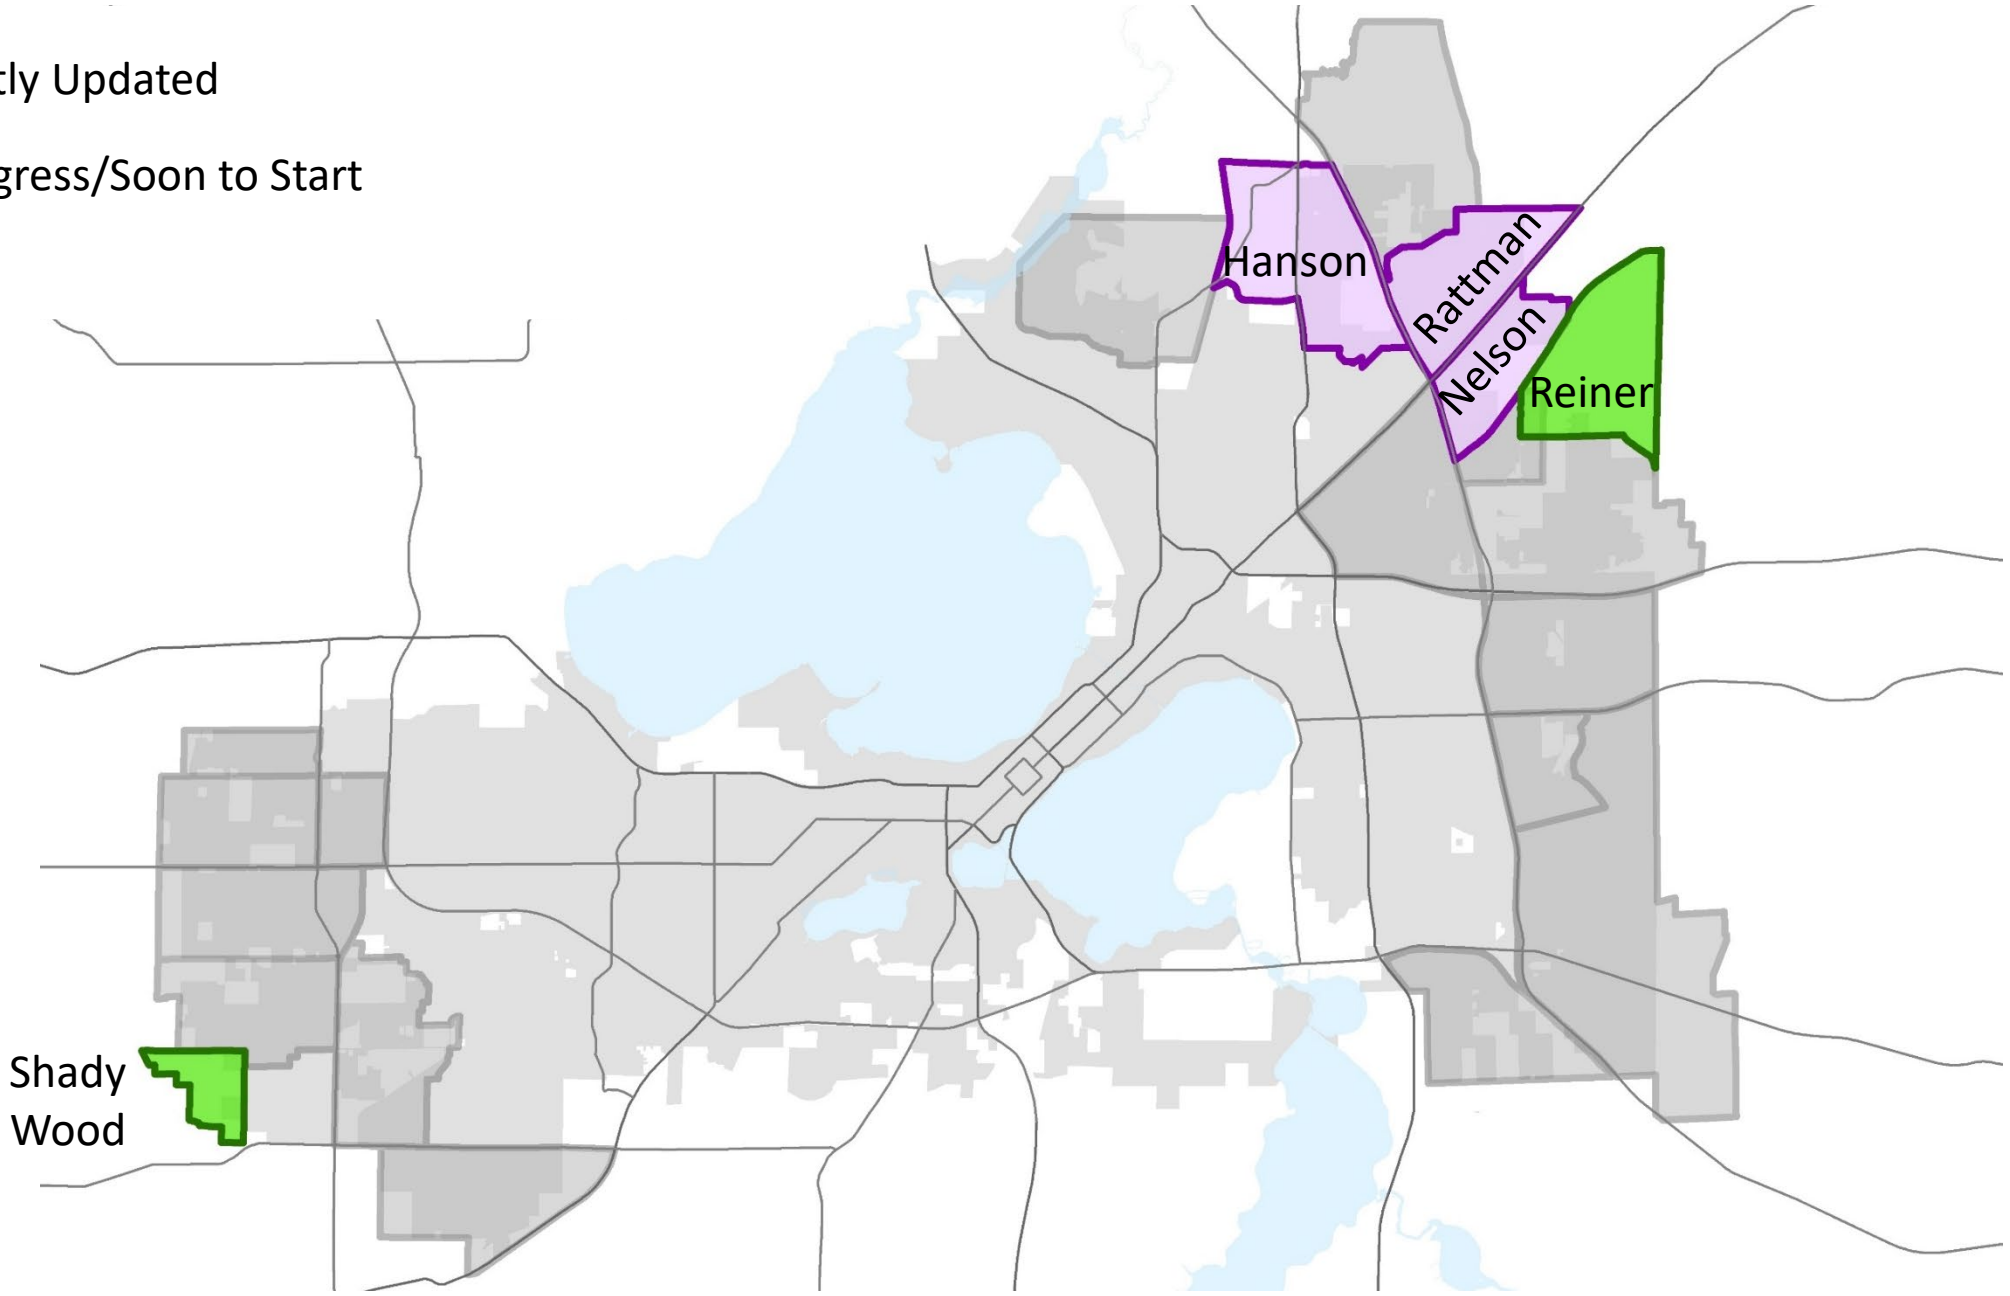

Mid Town Road

Shady Oak Lane

Woods Road

Shady Wood Neighborhood Development Plan

Plan Commission – 2/7/2022

- Recently Updated
- In-Progress/Soon to Start

Recent Neighborhood Development Plans

Future Ice Age Trail Corridor

Map 1: Planning Area

Shady Wood NDP
December 2021

-  Planning Area
-  City of Madison Boundary

DRAFT

City of Madison Planning Division

Shady Wood NDP Planning Area

Draft Schedule

Compile background data	Jan – Mar
Public meeting 1	Mar
Draft plan	Mar – May
Public meeting 2	May
Revise plan	May – Jun
Adoption process	Jul – Aug