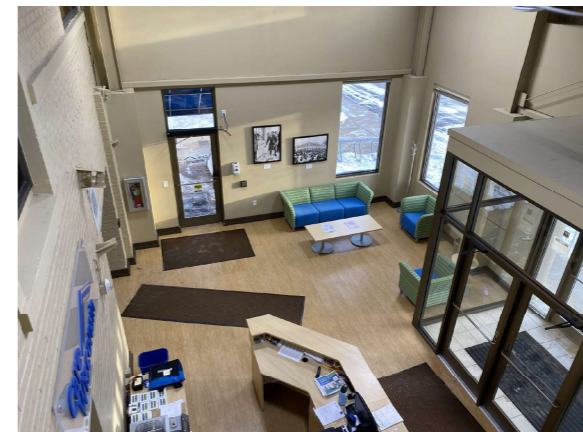

TENNEY PARK VIEW

**1617 SHERMAN AVE EXISTING BUILDING PHOTOS**

SHERMAN AVE FACADE

SOUTH ADDITION

EAST ENTRY ADDITION

NORTH ADDITION

ORIGINAL WEST LOBBY ENTRY

ORIGINAL LOBBY

TYPICAL OPEN OFFICE SPACE

EAST ENTRY LOBBY ADDITION

**Potter  
Lawson**

Success by Design

PRELIMINARY  
NOT FOR CONSTRUCTION

1617 SHERMAN AVE

VERMILION

1617 SHERMAN AVE  
MADISON, WI 53704