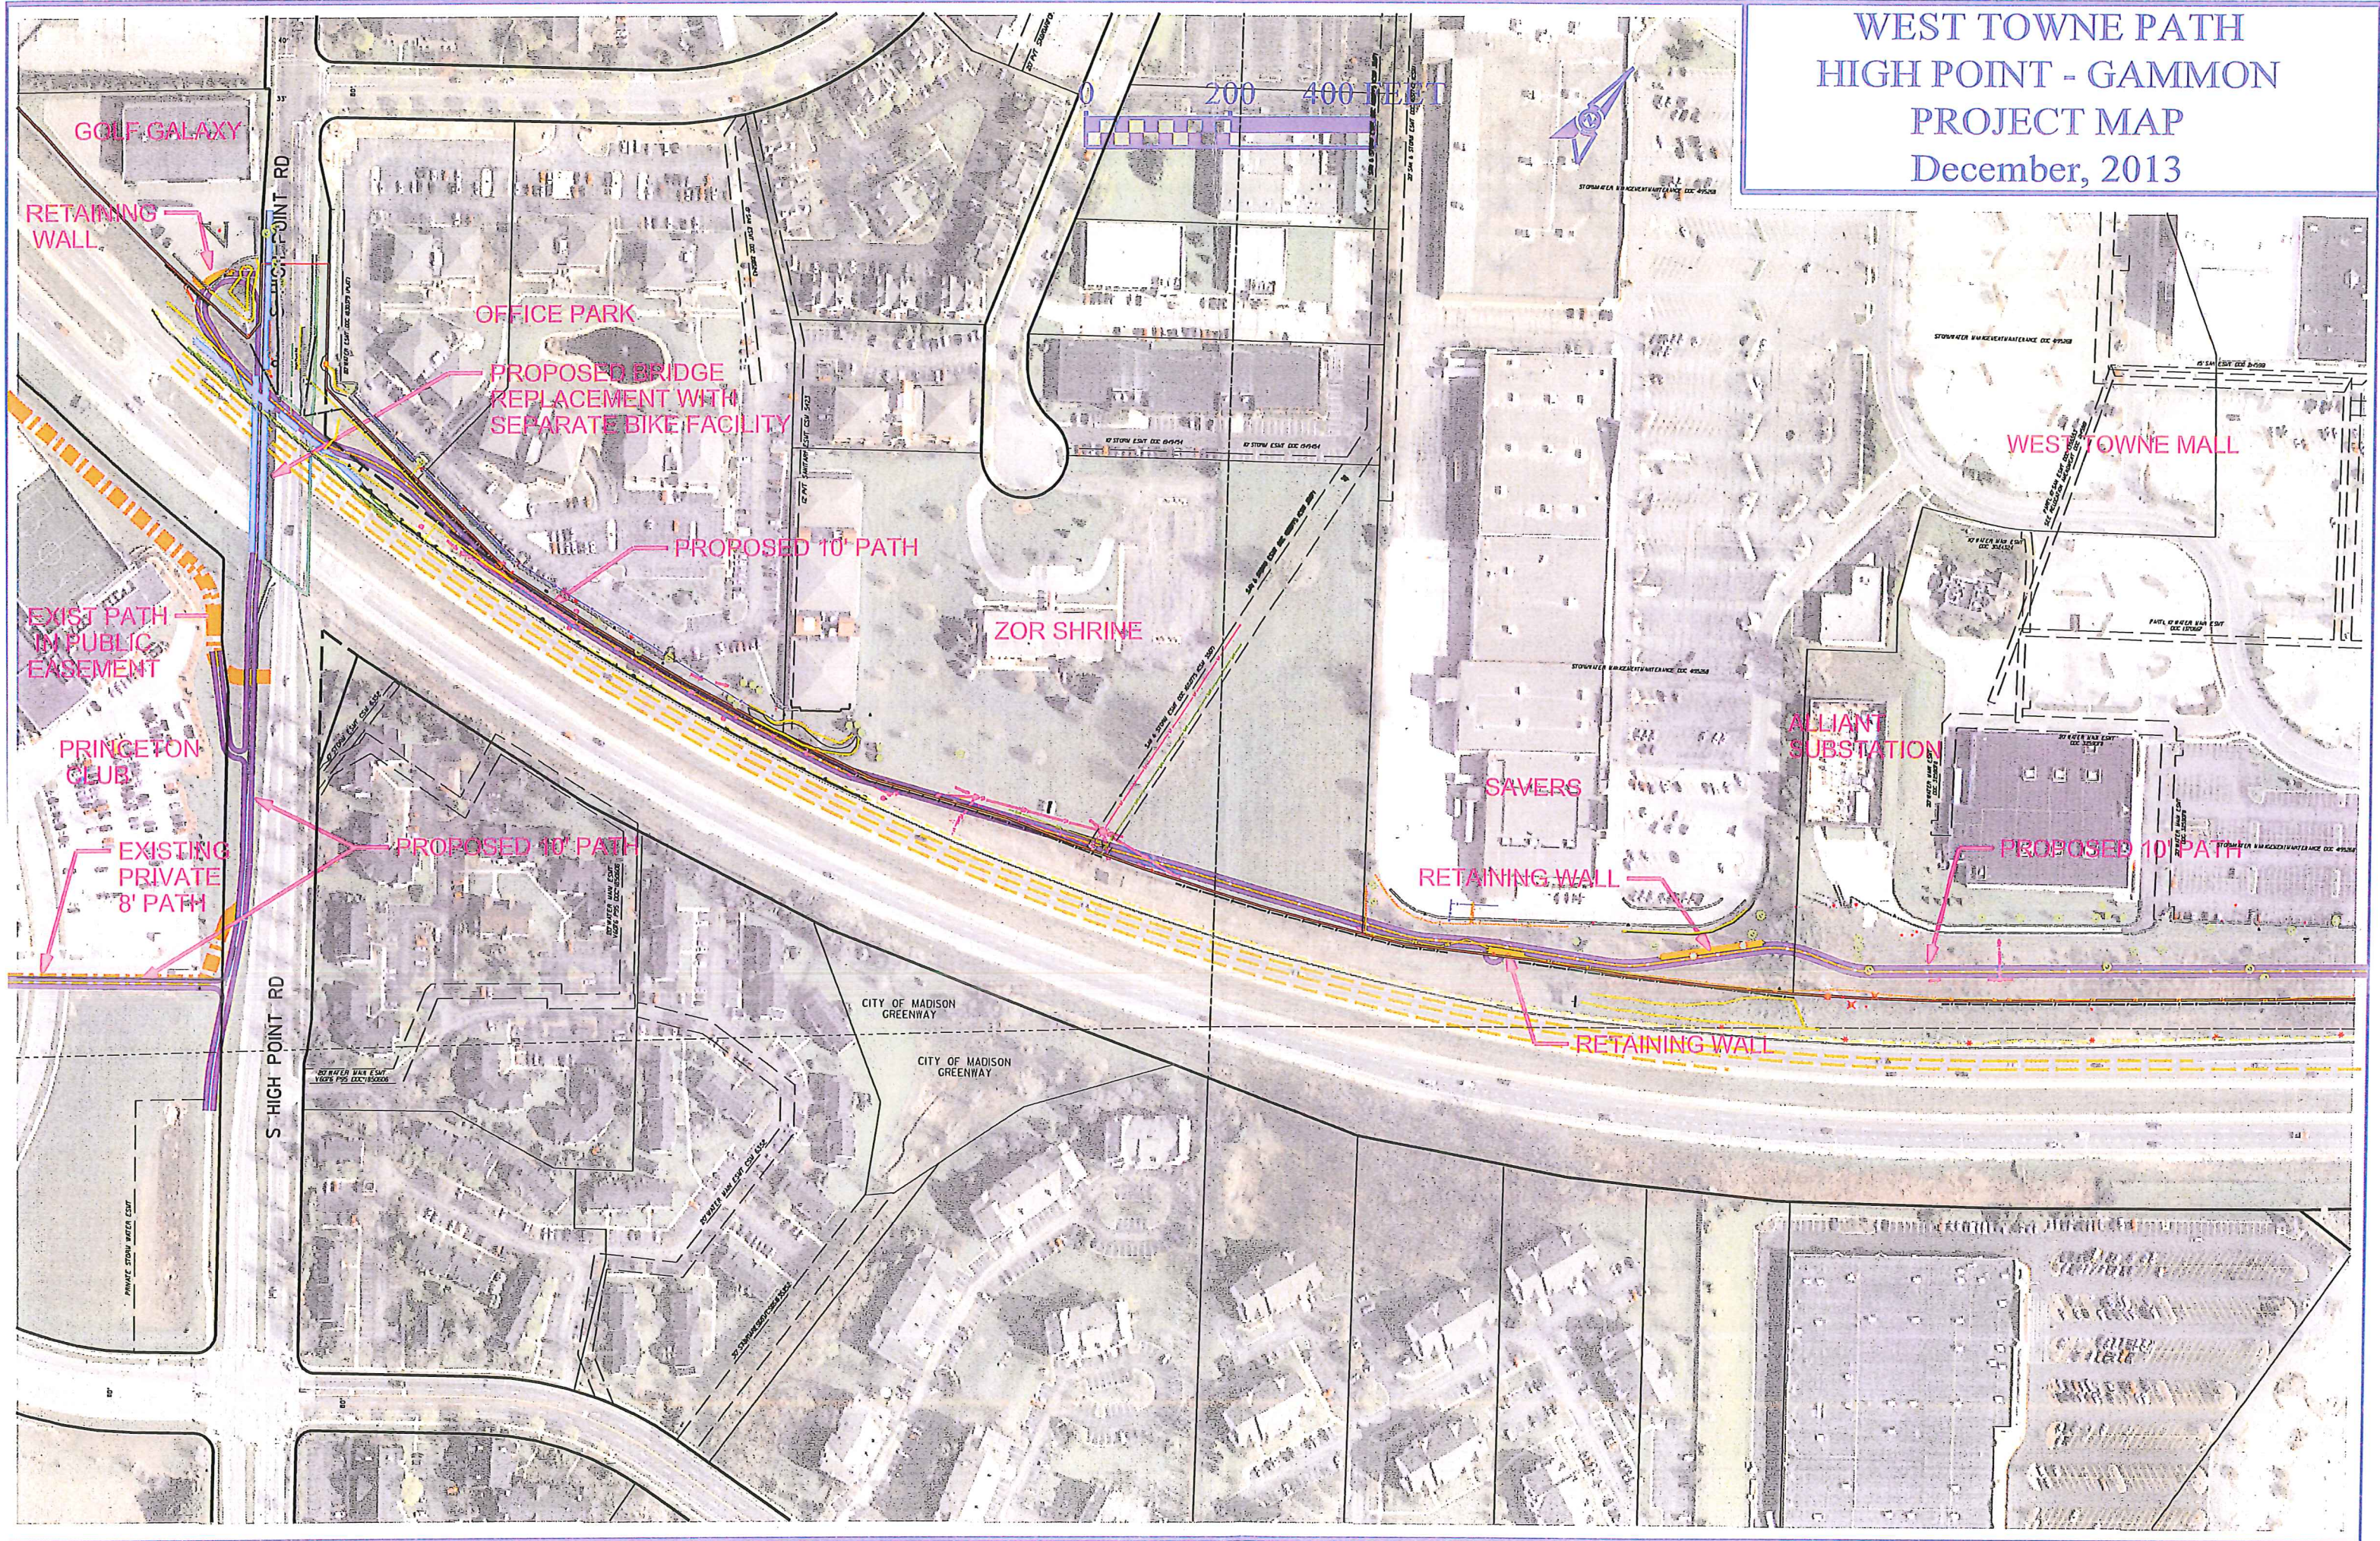

WEST TOWNE PATH
HIGH POINT - GAMMON
PROJECT MAP
December, 2013

WEST TOWNE PATH
GAMMON RD - GRAND CANYON
PROJECT MAP
December, 2013