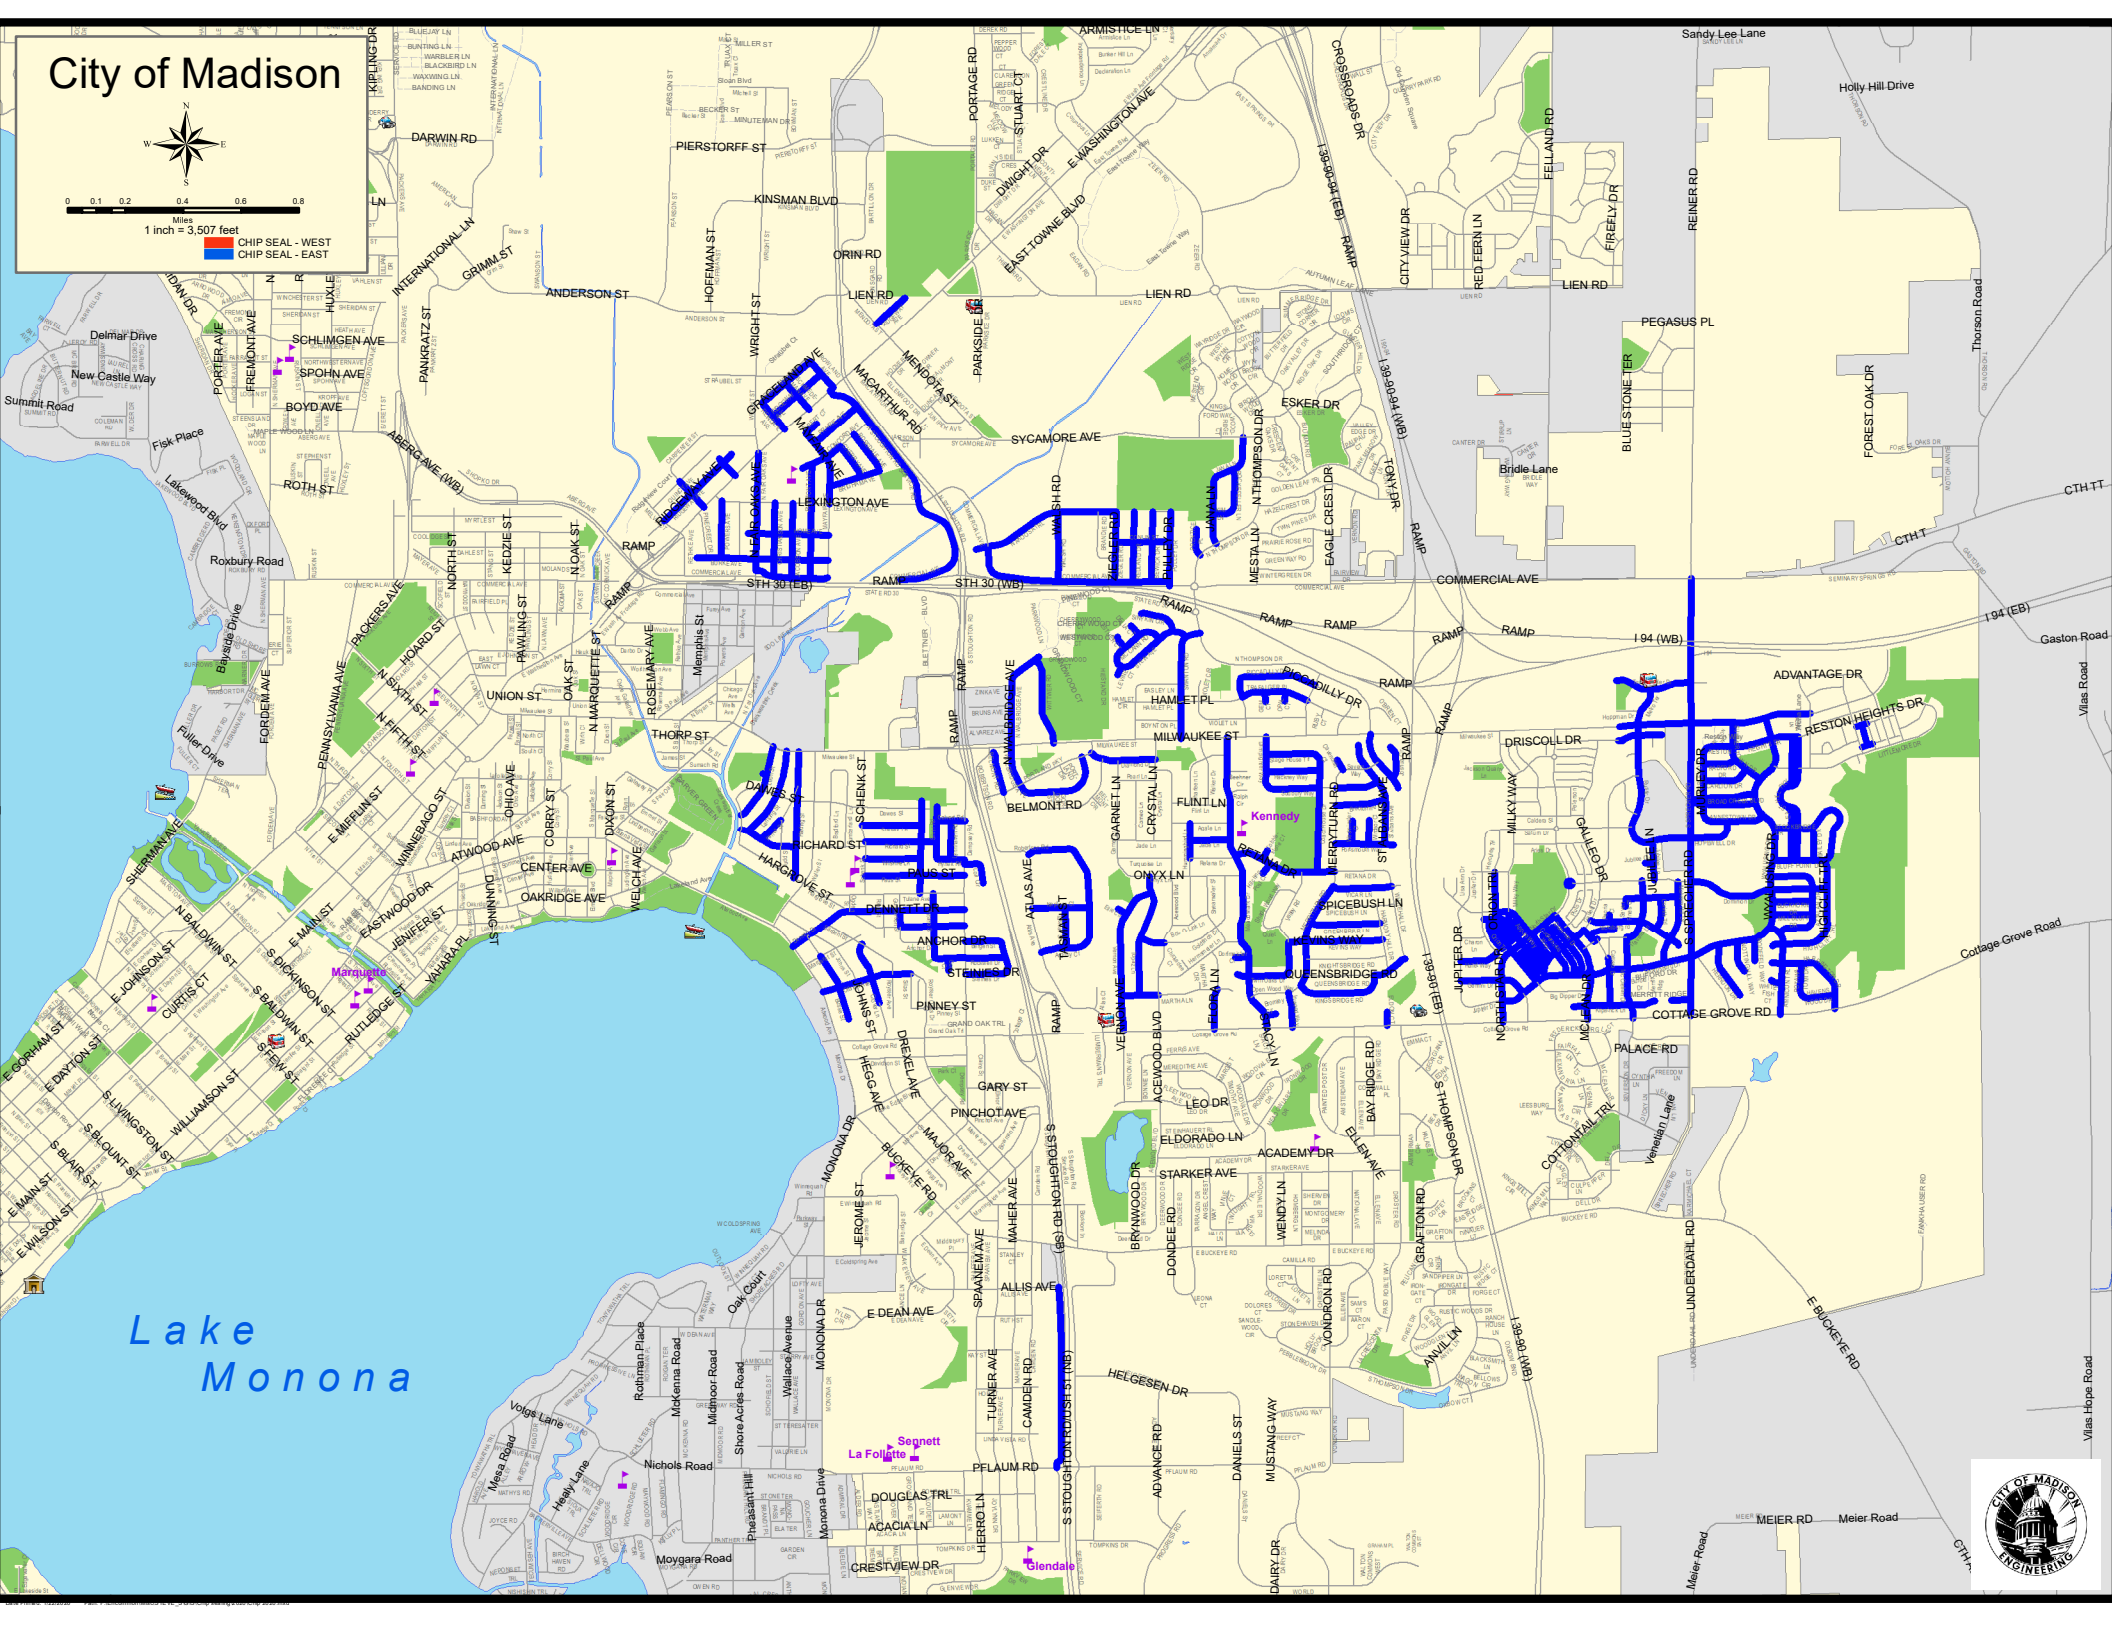

City of Madison

0 0.1 0.2 0.4 0.6 0.8
Miles
1 inch = 3,507 feet

CHIP SEAL - WEST
CHIP SEAL - EAST

Lake Monona