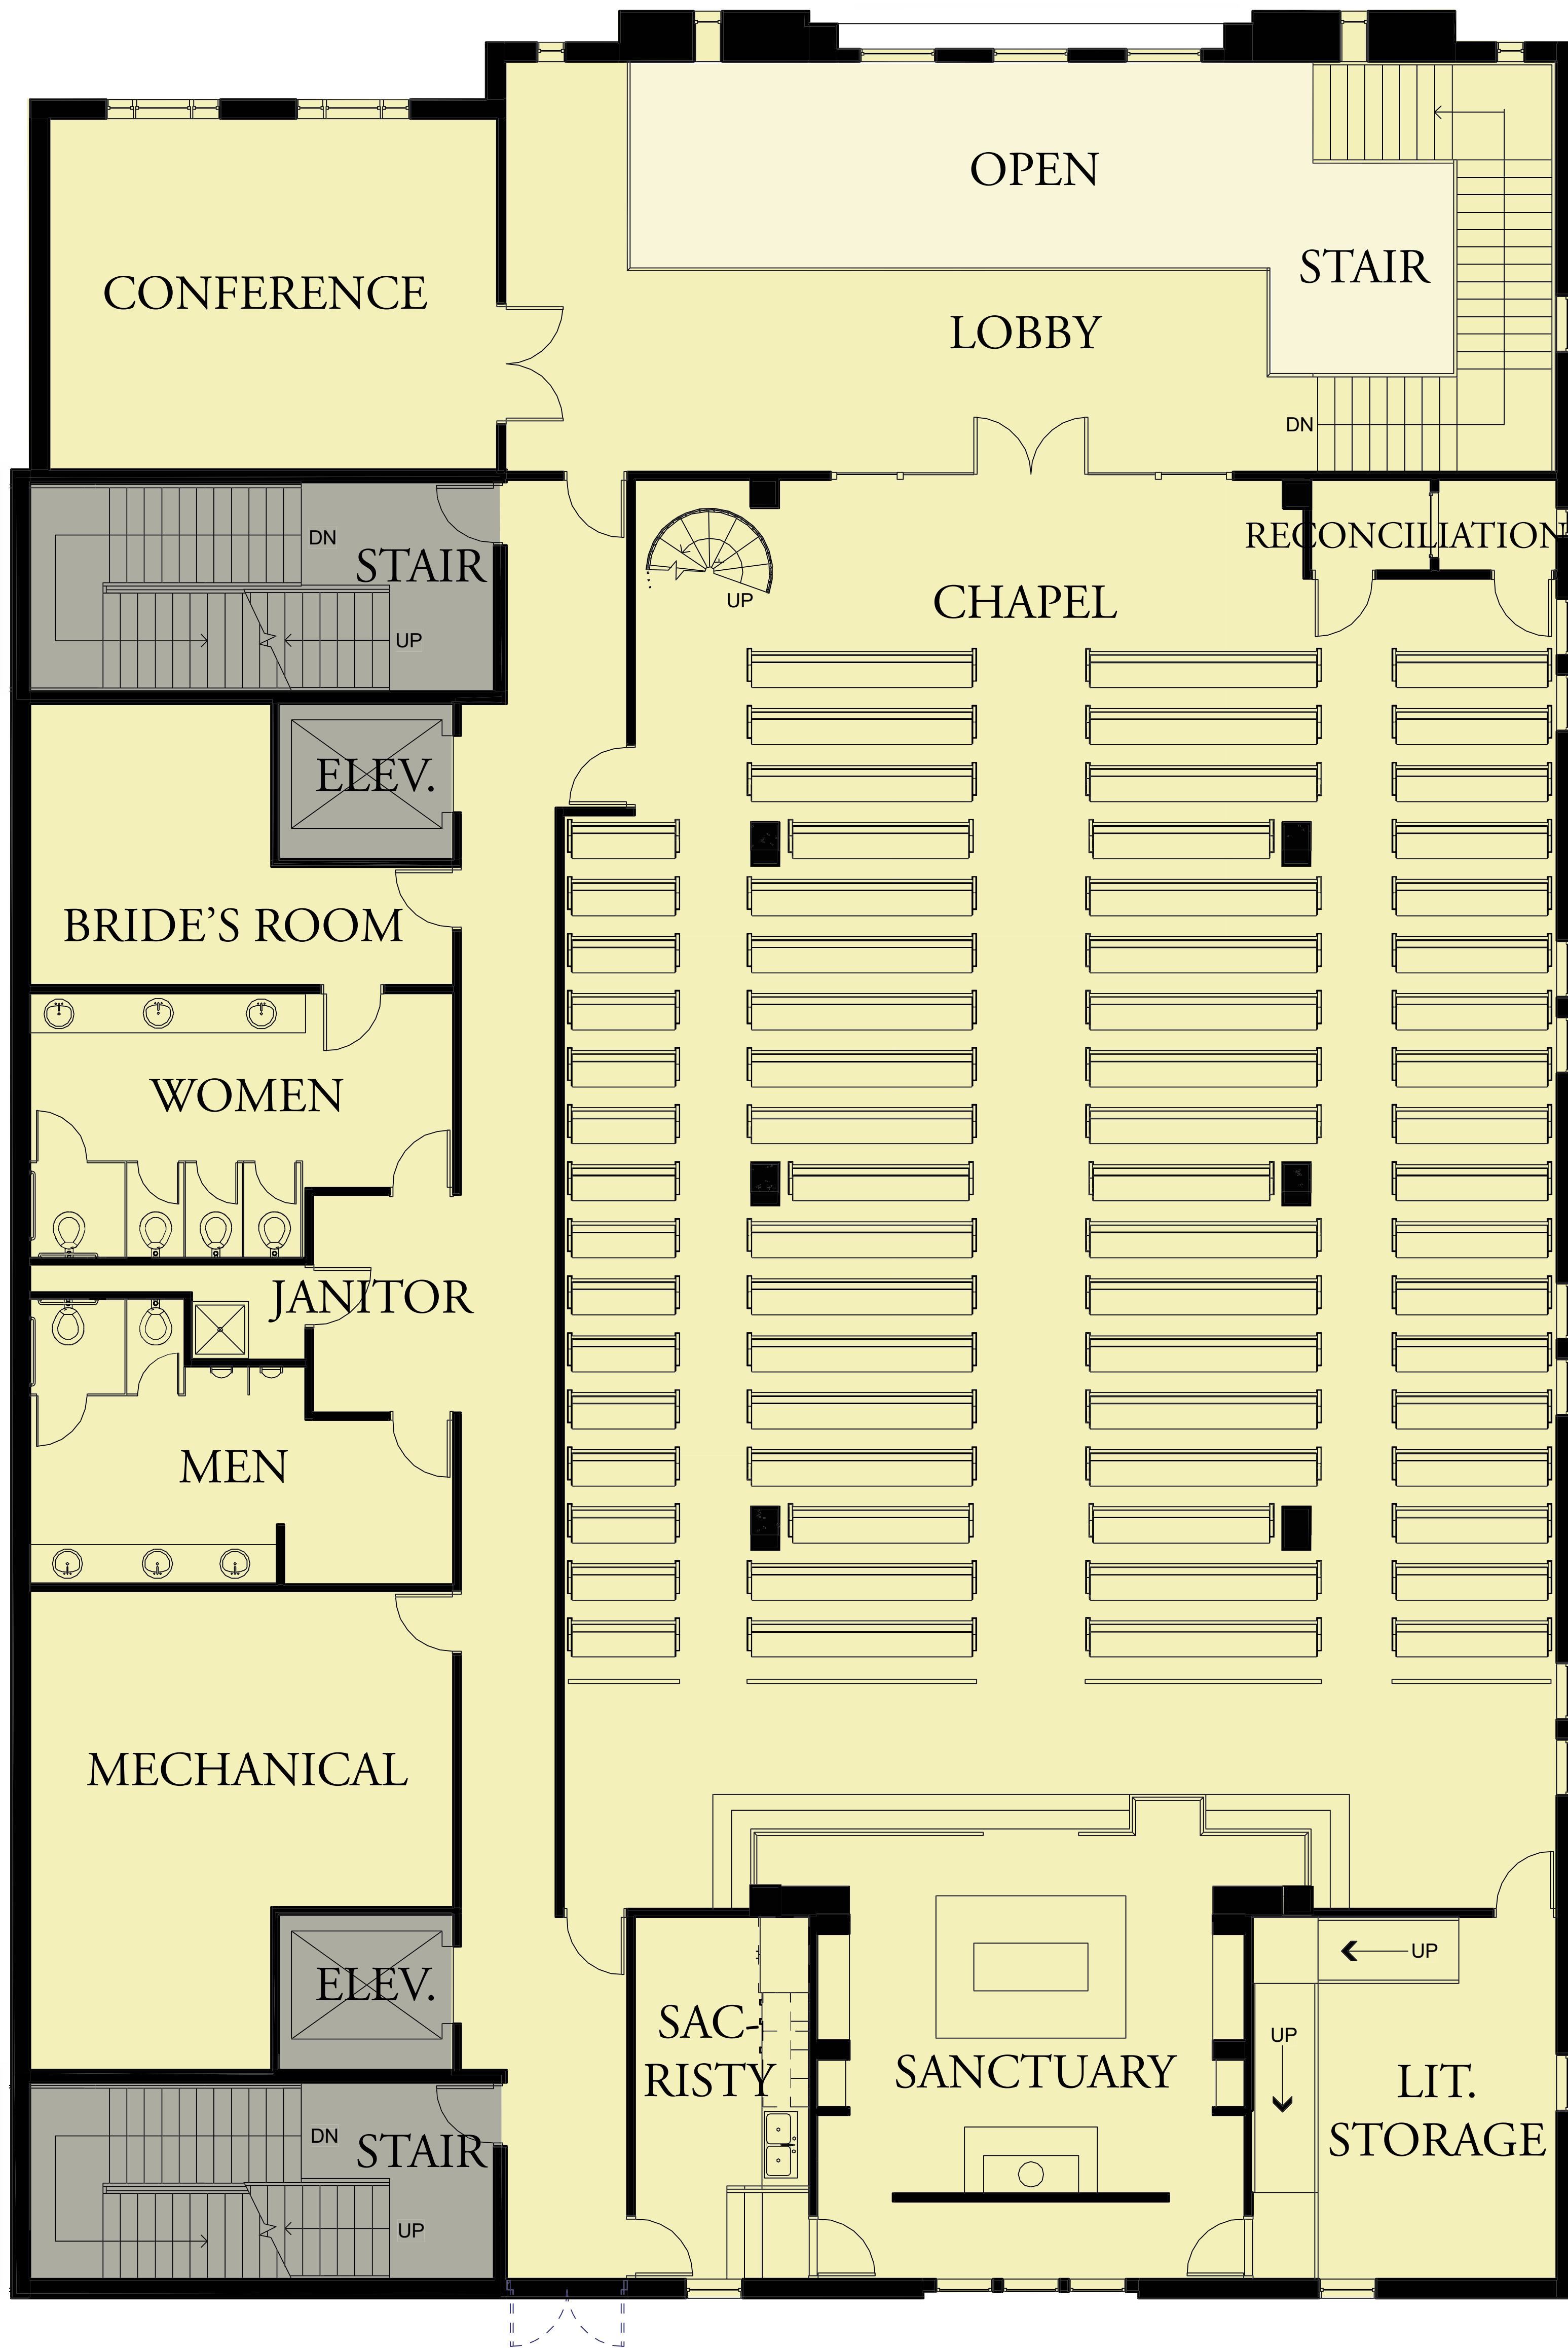

ST. PAUL University Catholic Center

Level B1 - Basement & Refectory

November 14, 2011

ST. PAUL University Catholic Center

Level 1 - Student Center

November 14, 2011

ST. PAUL University Catholic Center

Level 2 - Chapel

November 14, 2011

ST. PAUL University Catholic Center

Level 3 - Chapel Balcony

November 14, 2011

ST. PAUL University Catholic Center

Level 4 - Administrative Offices

November 14, 2011

ST. PAUL University Catholic Center