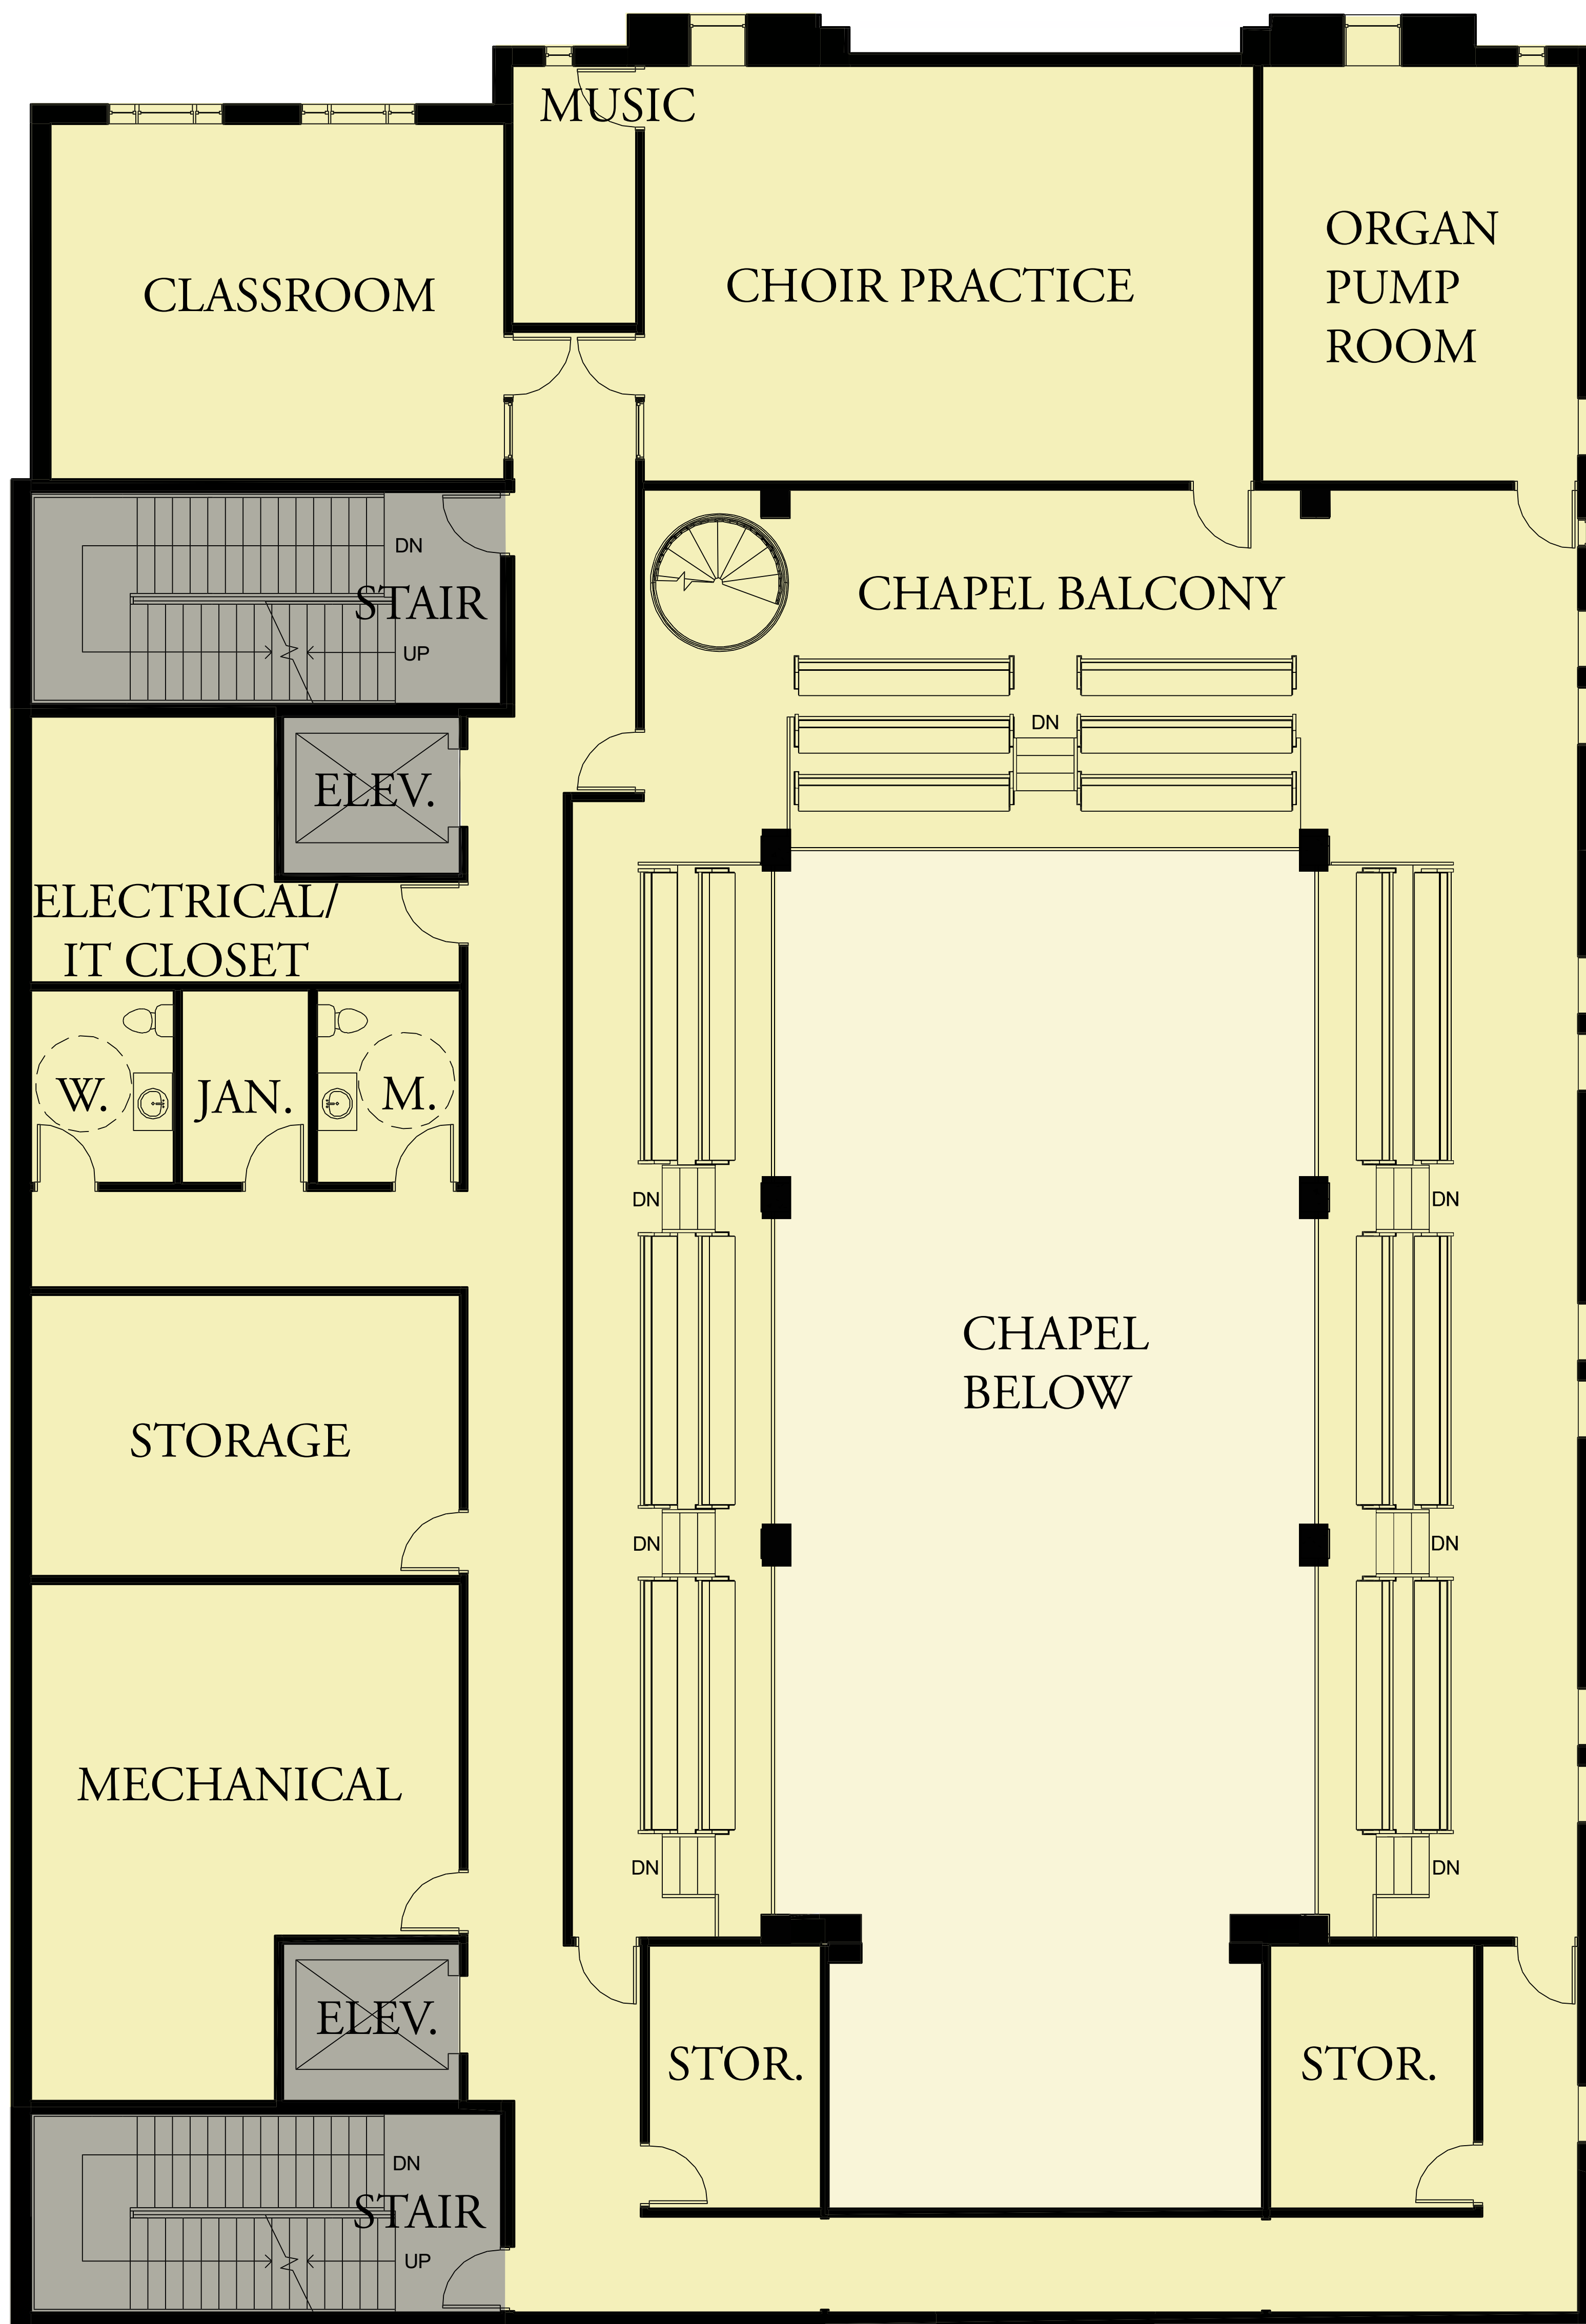

ST. PAUL University Catholic Center

Level 3 - Chapel Balcony

November 14, 2011