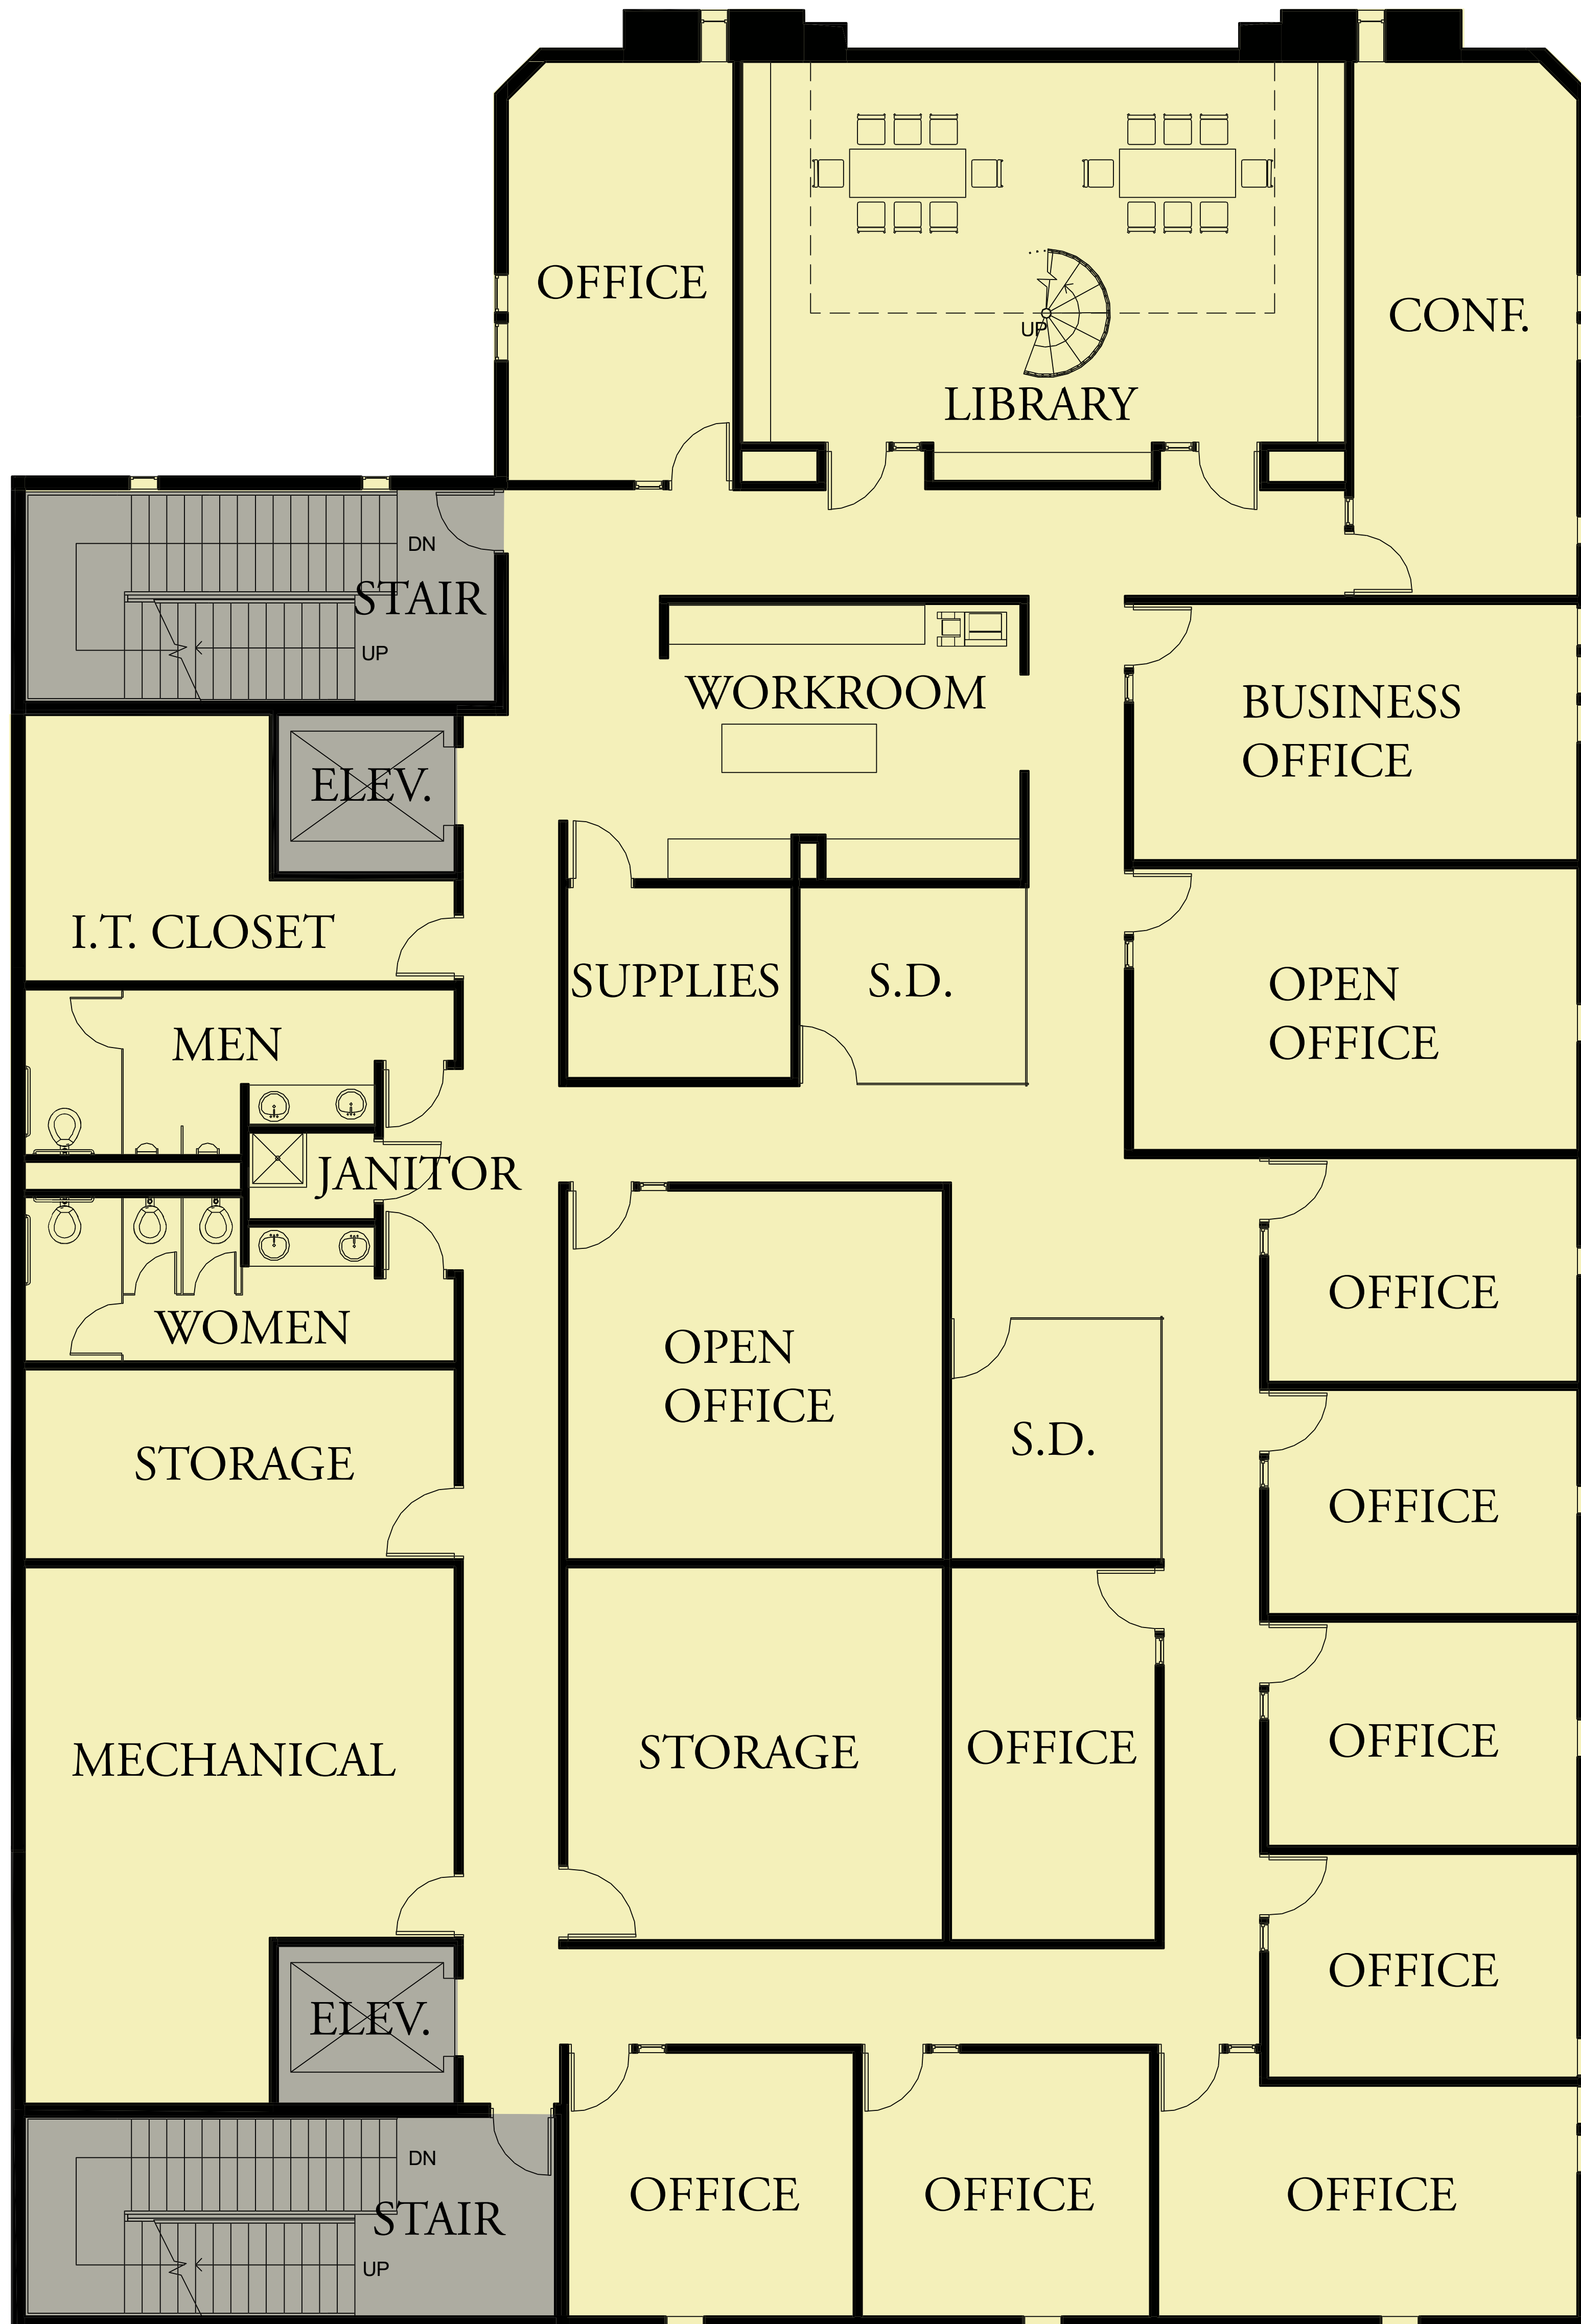

ST. PAUL University Catholic Center

Level B1 - Basement & Refectory

November 14, 2011

ST. PAUL University Catholic Center

Level 1 - Student Center

November 14, 2011

ST. PAUL University Catholic Center

Level 2 - Chapel

November 14, 2011

ST. PAUL University Catholic Center

Level 3 - Chapel Balcony

November 14, 2011

ST. PAUL University Catholic Center

Level 4 - Administrative Offices

November 14, 2011

ST. PAUL University Catholic Center