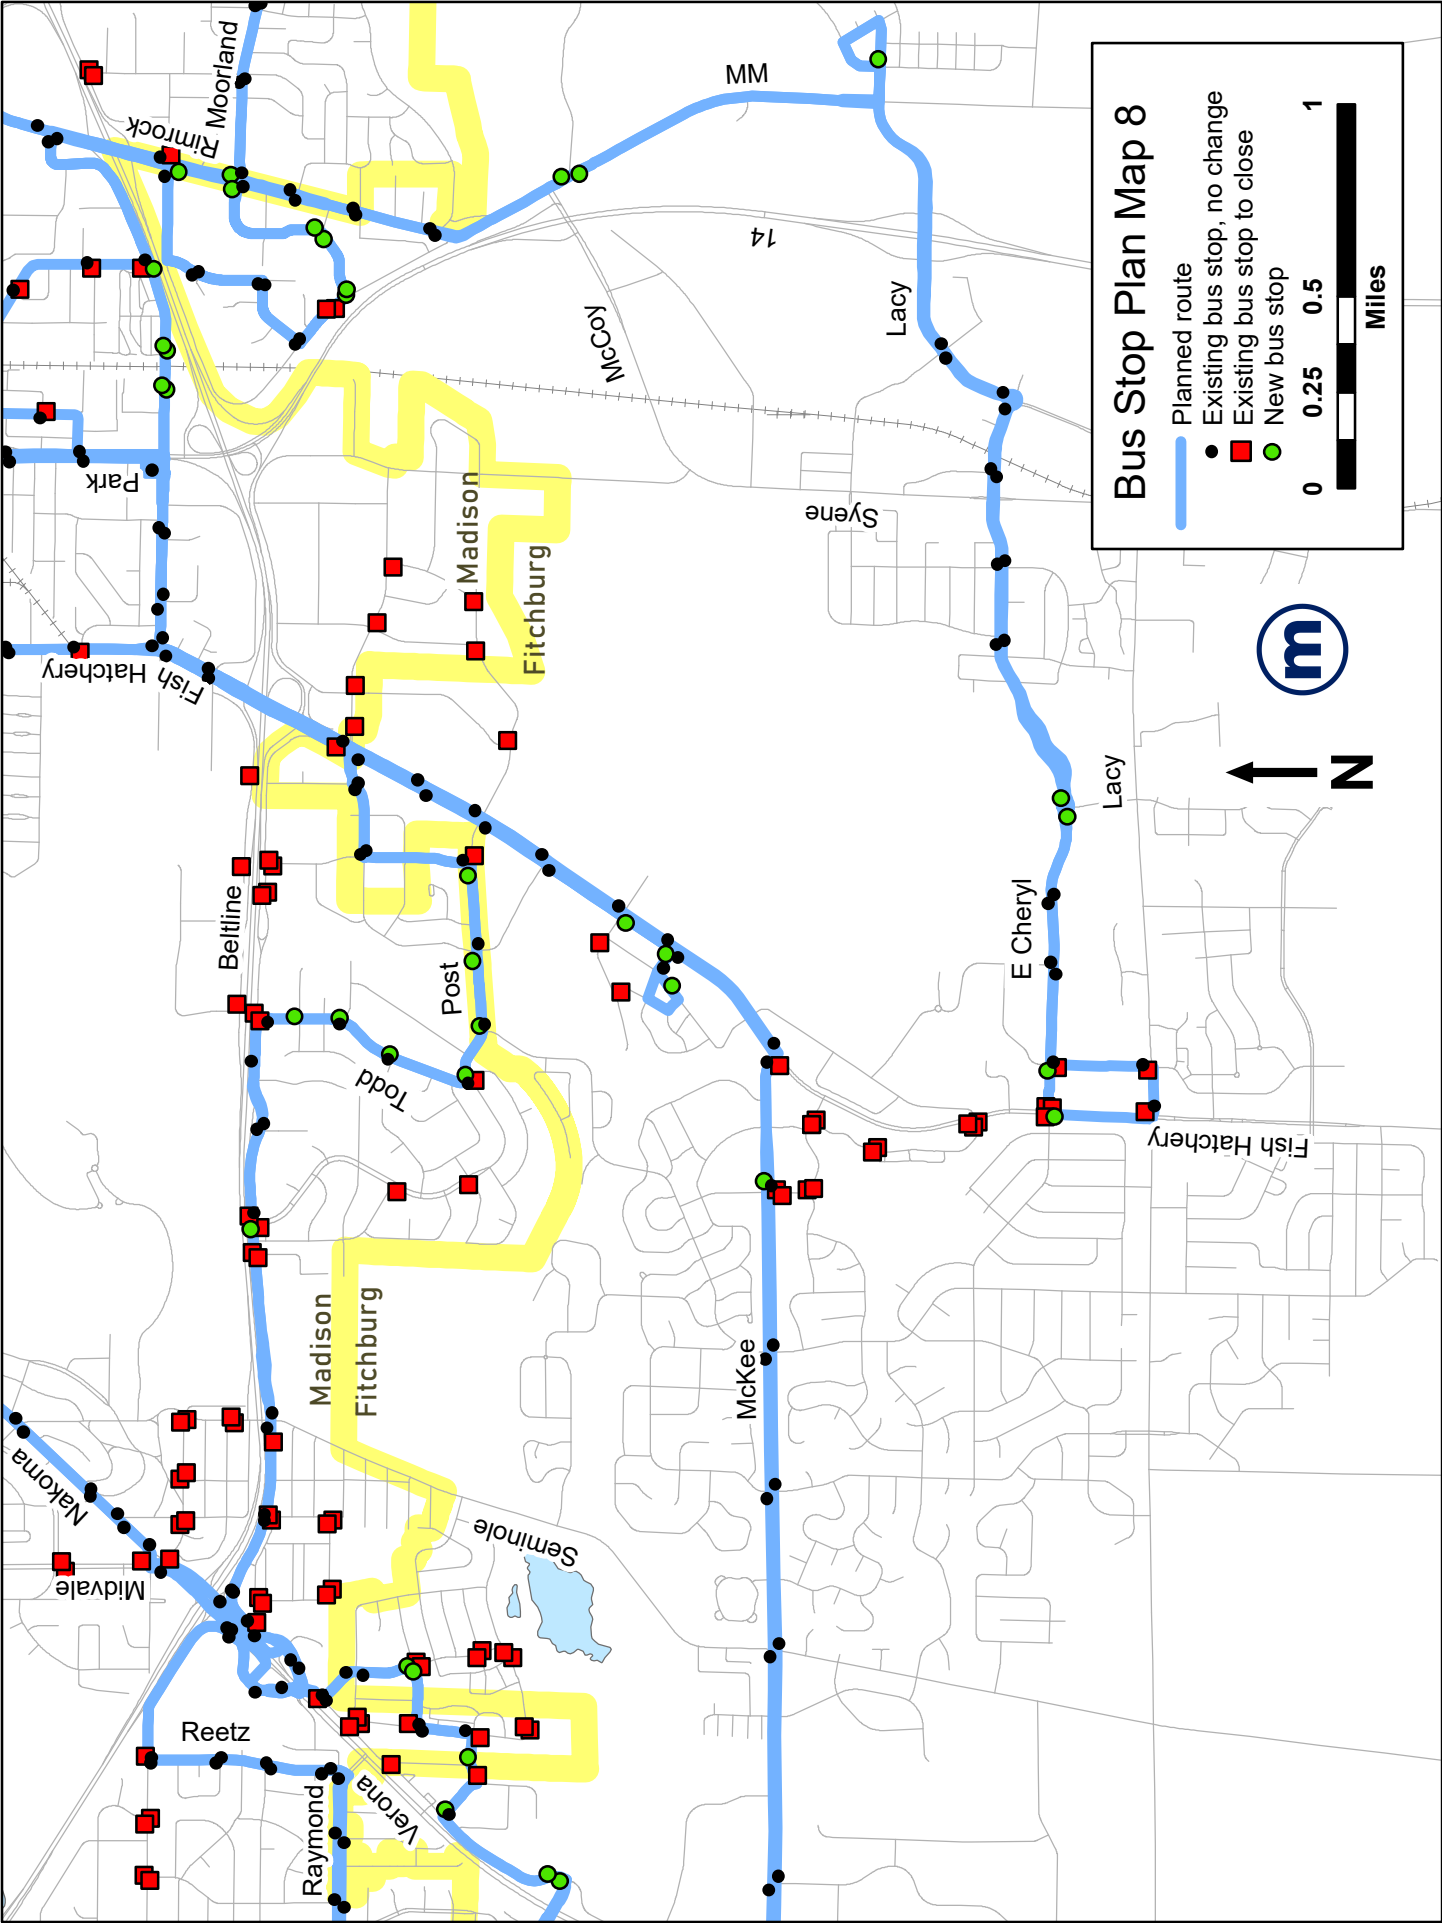

# Bus Stop Plan Map 3

- Planned route
- Existing bus stop, no change
- Existing bus stop to close
- New bus stop

# Bus Stop Plan Map 4

— Planned route  
● Existing bus stop, no change  
■ Existing bus stop to close  
● New bus stop

0    0.25    0.5    1  
  
 Miles

Planned routes and stops in Monona are conceptual and subject to change.

### Bus Stop Plan Map 6

- Planned route
  - Existing bus stop, no change
  - Existing bus stop to close
  - New bus stop
- 0    0.25    0.5    1
- Miles**

Planned routes and stops in Monona are conceptual and subject to change.

### Bus Stop Plan Map 8

- Planned route
- Existing bus stop, no change
- Existing bus stop to close
- New bus stop

0 0.25 0.5 1 Miles