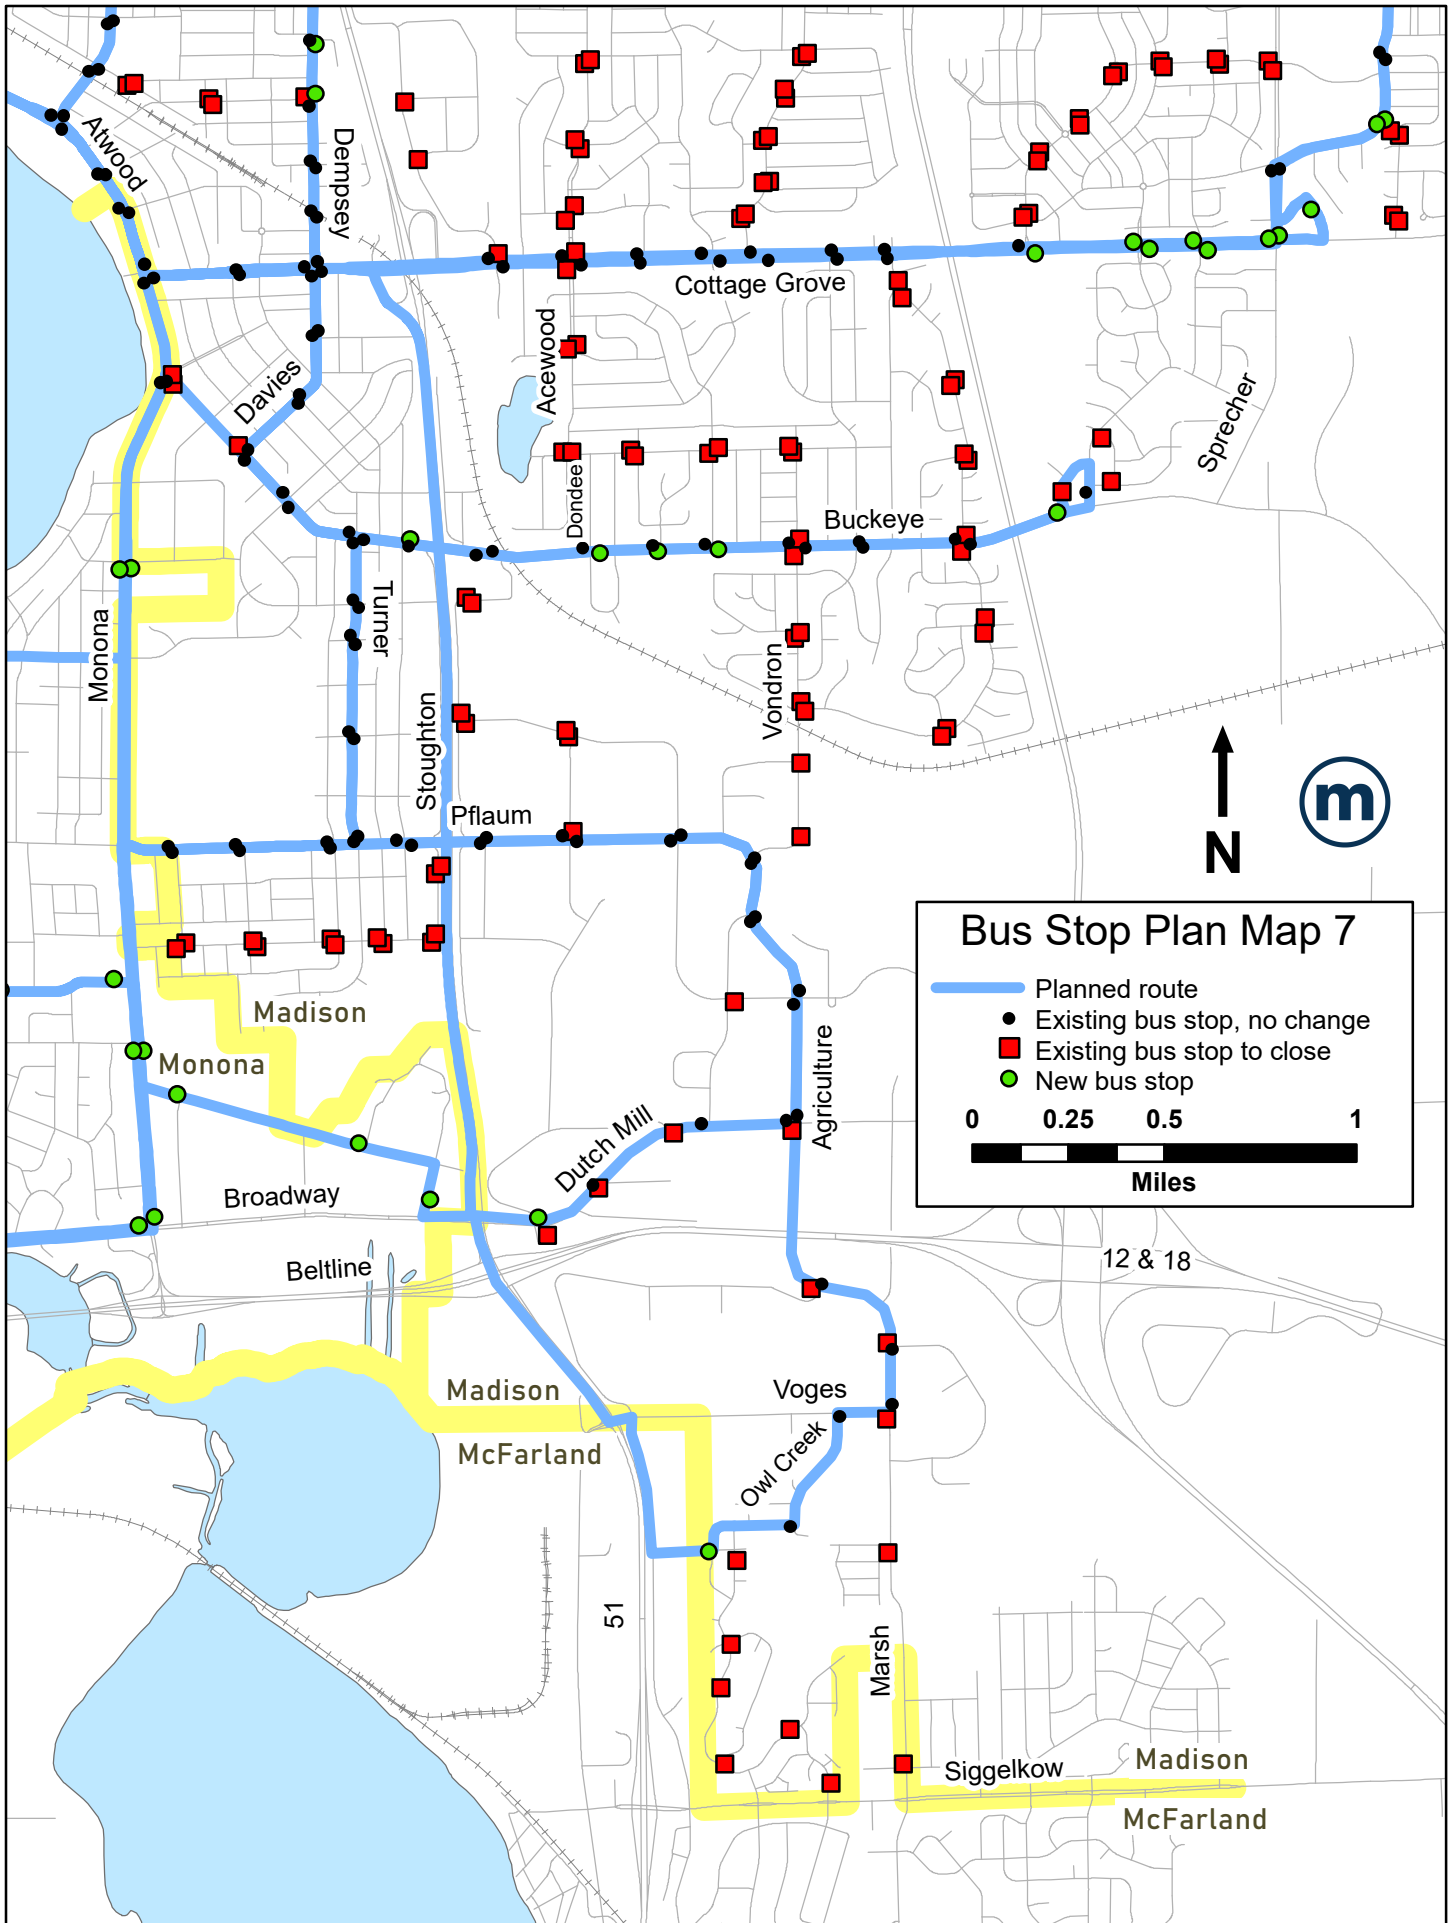

# Bus Stop Plan Map 3

- Planned route
- Existing bus stop, no change
- Existing bus stop to close
- New bus stop

# Bus Stop Plan Map 4

— Planned route  
● Existing bus stop, no change  
■ Existing bus stop to close  
● New bus stop

0    0.25    0.5    1  
  
 Miles

Planned routes and stops in Monona are conceptual and subject to change.

### Bus Stop Plan Map 6

- Planned route
  - Existing bus stop, no change
  - Existing bus stop to close
  - New bus stop
- 0    0.25    0.5    1
- Miles**

Planned routes and stops in Monona are conceptual and subject to change.

### Bus Stop Plan Map 8

- Planned route
- Existing bus stop, no change
- Existing bus stop to close
- New bus stop

0 0.25 0.5 1 Miles