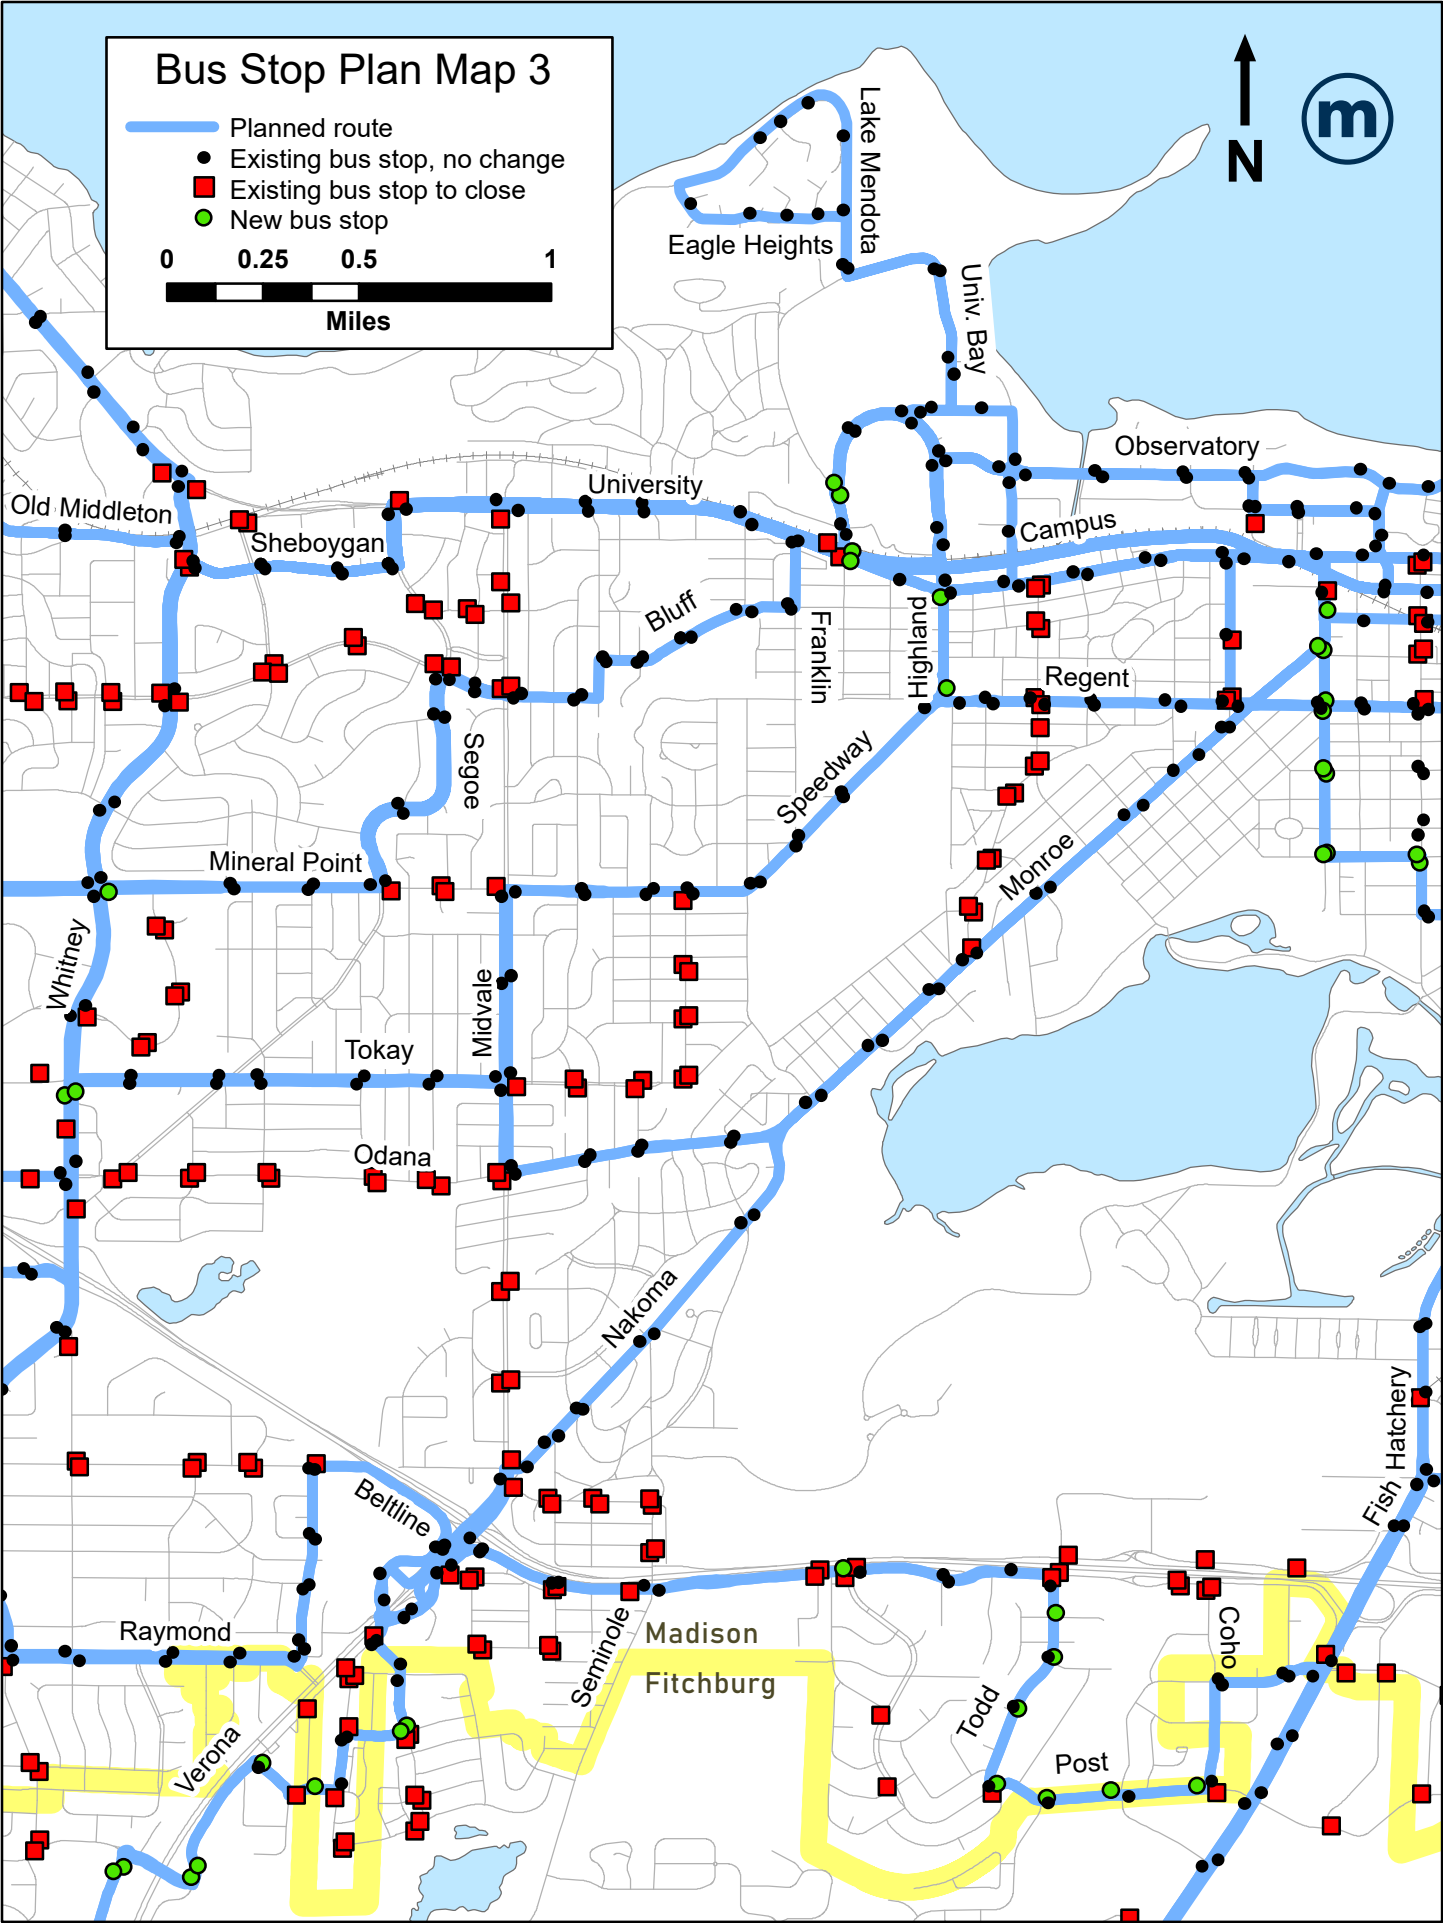

# Bus Stop Plan Map 3

- Planned route
- Existing bus stop, no change
- Existing bus stop to close
- New bus stop

# Bus Stop Plan Map 4

— Planned route  
● Existing bus stop, no change  
■ Existing bus stop to close  
● New bus stop

0    0.25    0.5    1  
  
 Miles

Planned routes and stops in Monona are conceptual and subject to change.

### Bus Stop Plan Map 6

- Planned route
  - Existing bus stop, no change
  - Existing bus stop to close
  - New bus stop
- 0    0.25    0.5    1
- Miles**

Planned routes and stops in Monona are conceptual and subject to change.

### Bus Stop Plan Map 8

- Planned route
- Existing bus stop, no change
- Existing bus stop to close
- New bus stop

0 0.25 0.5 1 Miles