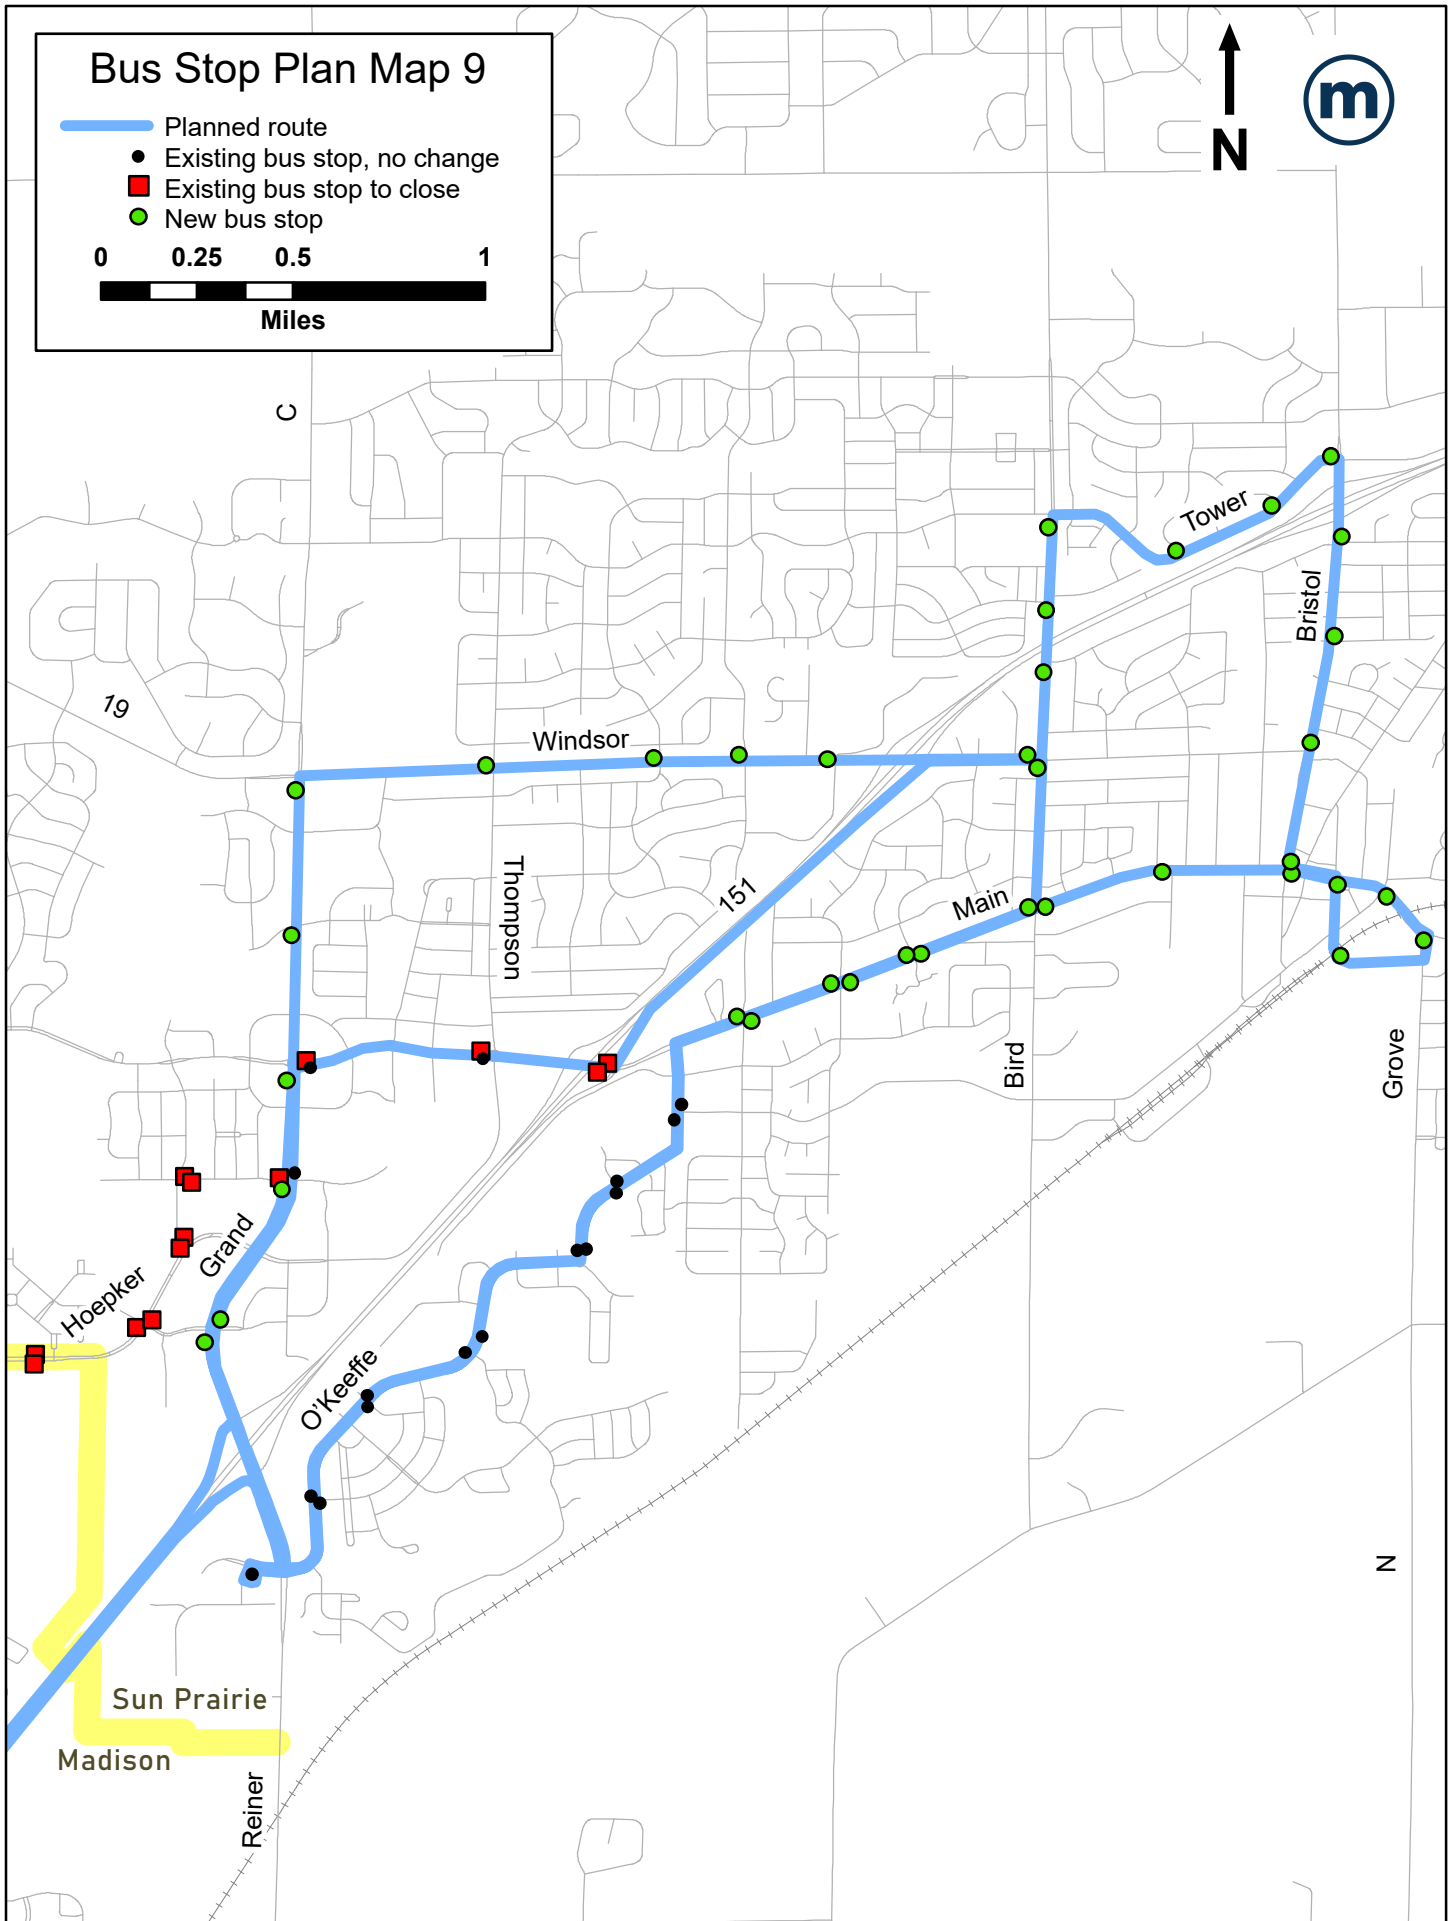

# Bus Stop Plan Map 4

— Planned route  
● Existing bus stop, no change  
■ Existing bus stop to close  
● New bus stop

0    0.25    0.5    1  
  
 Miles

Planned routes and stops in Monona are conceptual and subject to change.

### Bus Stop Plan Map 6

- Planned route
  - Existing bus stop, no change
  - Existing bus stop to close
  - New bus stop
- 0    0.25    0.5    1
- Miles**

Planned routes and stops in Monona are conceptual and subject to change.

### Bus Stop Plan Map 8

- Planned route
- Existing bus stop, no change
- Existing bus stop to close
- New bus stop

0 0.25 0.5 1 Miles

# Bus Stop Plan Map 9

— Planned route  
● Existing bus stop, no change  
■ Existing bus stop to close  
● New bus stop

0 0.25 0.5 1  
Miles

Planned routes and stops in Sun Prairie are conceptual and subject to change.