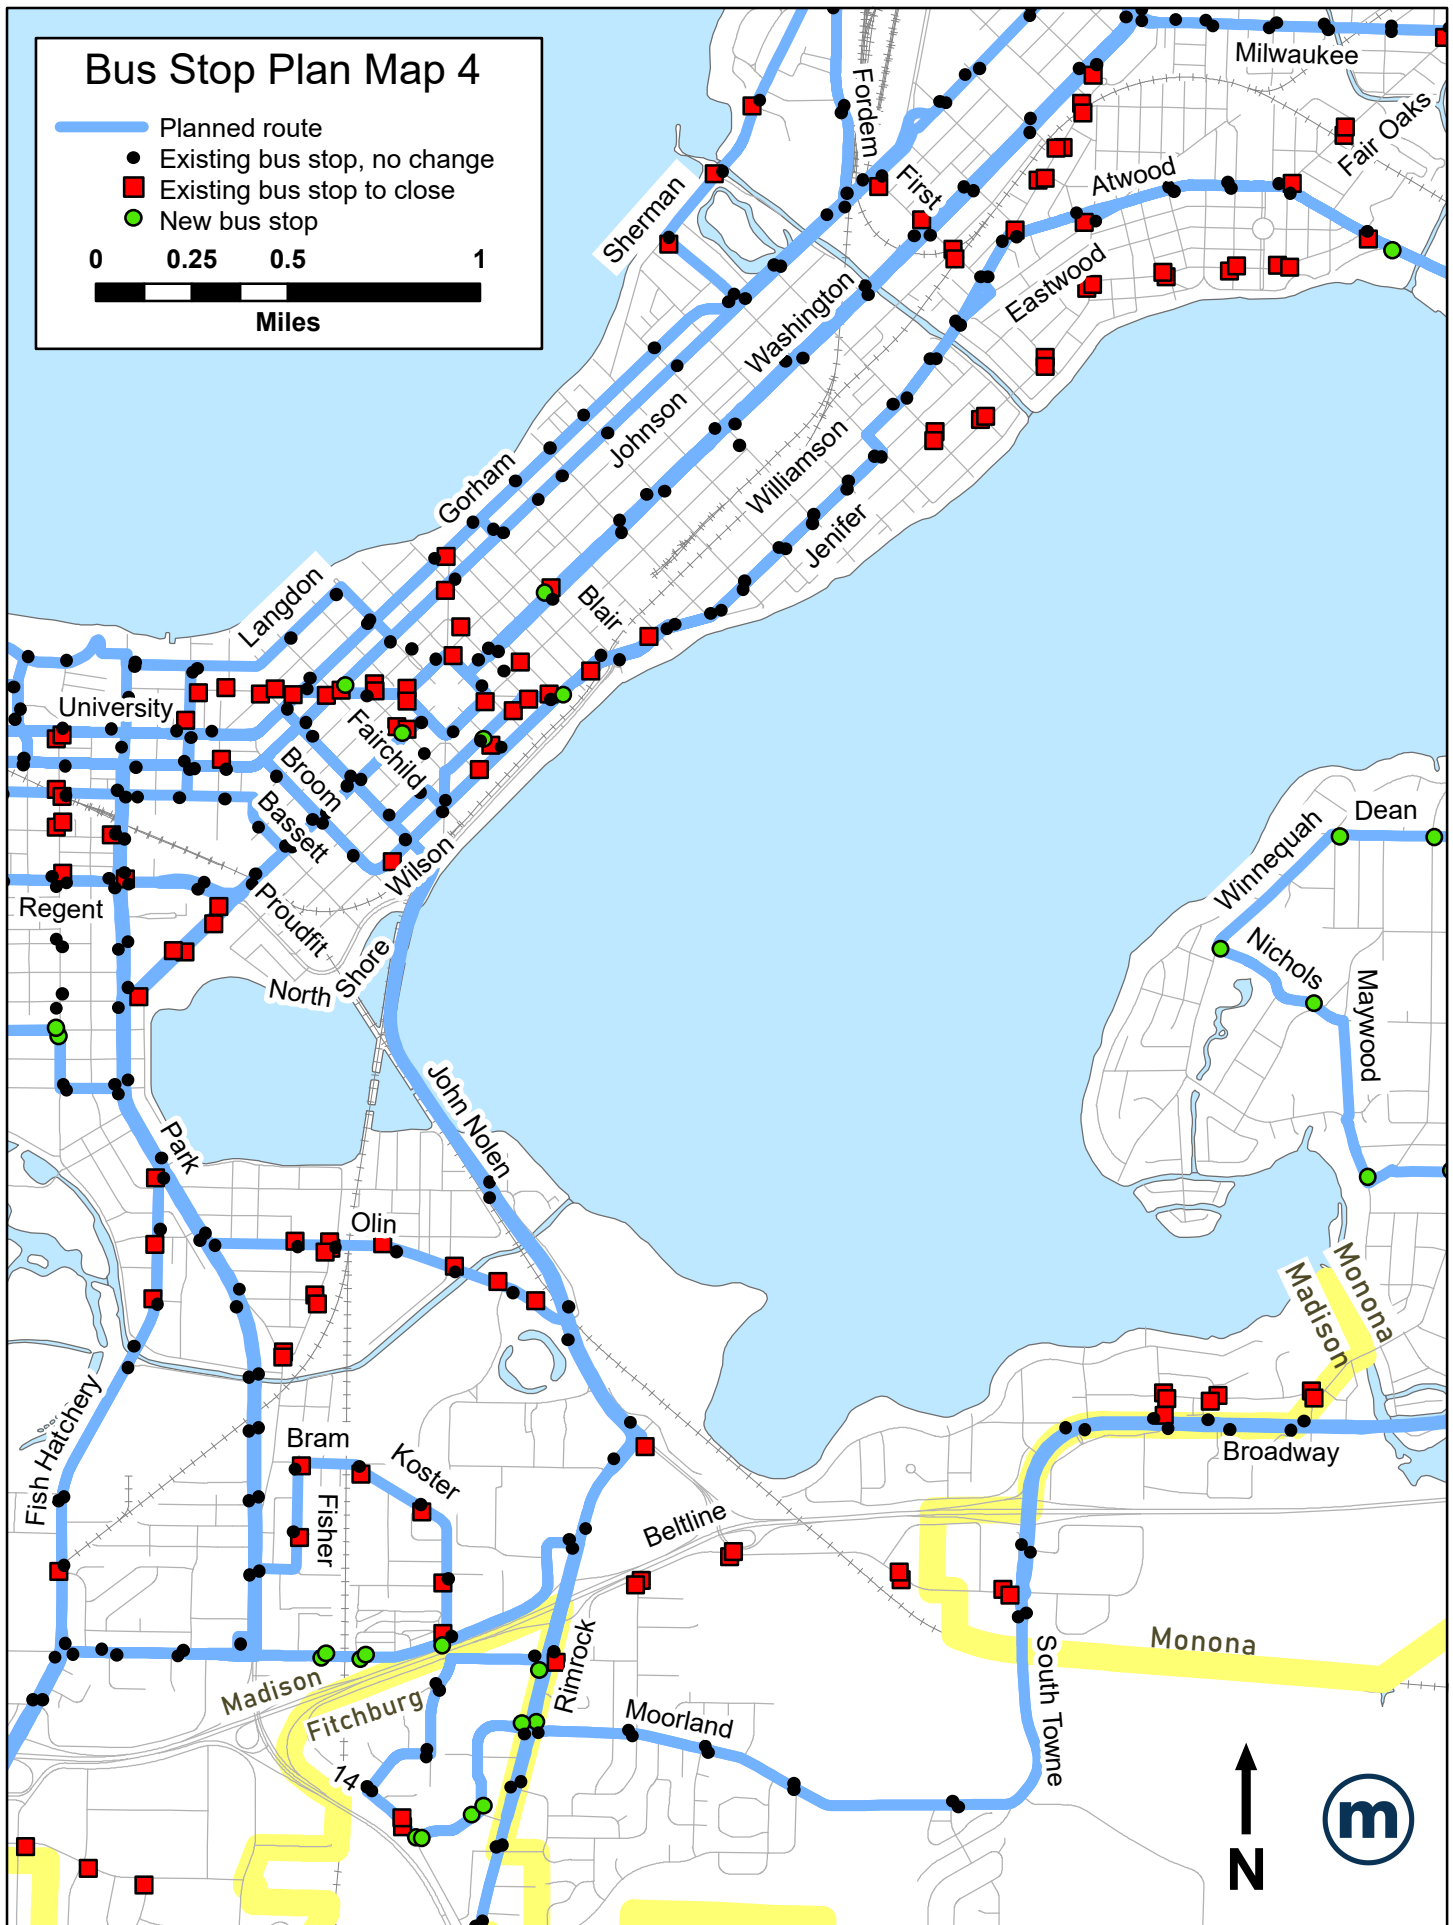

# Bus Stop Plan Map 3

- Planned route
- Existing bus stop, no change
- Existing bus stop to close
- New bus stop

# Bus Stop Plan Map 4

— Planned route  
● Existing bus stop, no change  
■ Existing bus stop to close  
● New bus stop

0    0.25    0.5    1  
  
 Miles

Planned routes and stops in Monona are conceptual and subject to change.

### Bus Stop Plan Map 6

- Planned route
  - Existing bus stop, no change
  - Existing bus stop to close
  - New bus stop
- 0    0.25    0.5    1
- Miles**

Planned routes and stops in Monona are conceptual and subject to change.

### Bus Stop Plan Map 8

- Planned route
- Existing bus stop, no change
- Existing bus stop to close
- New bus stop

0 0.25 0.5 1 Miles