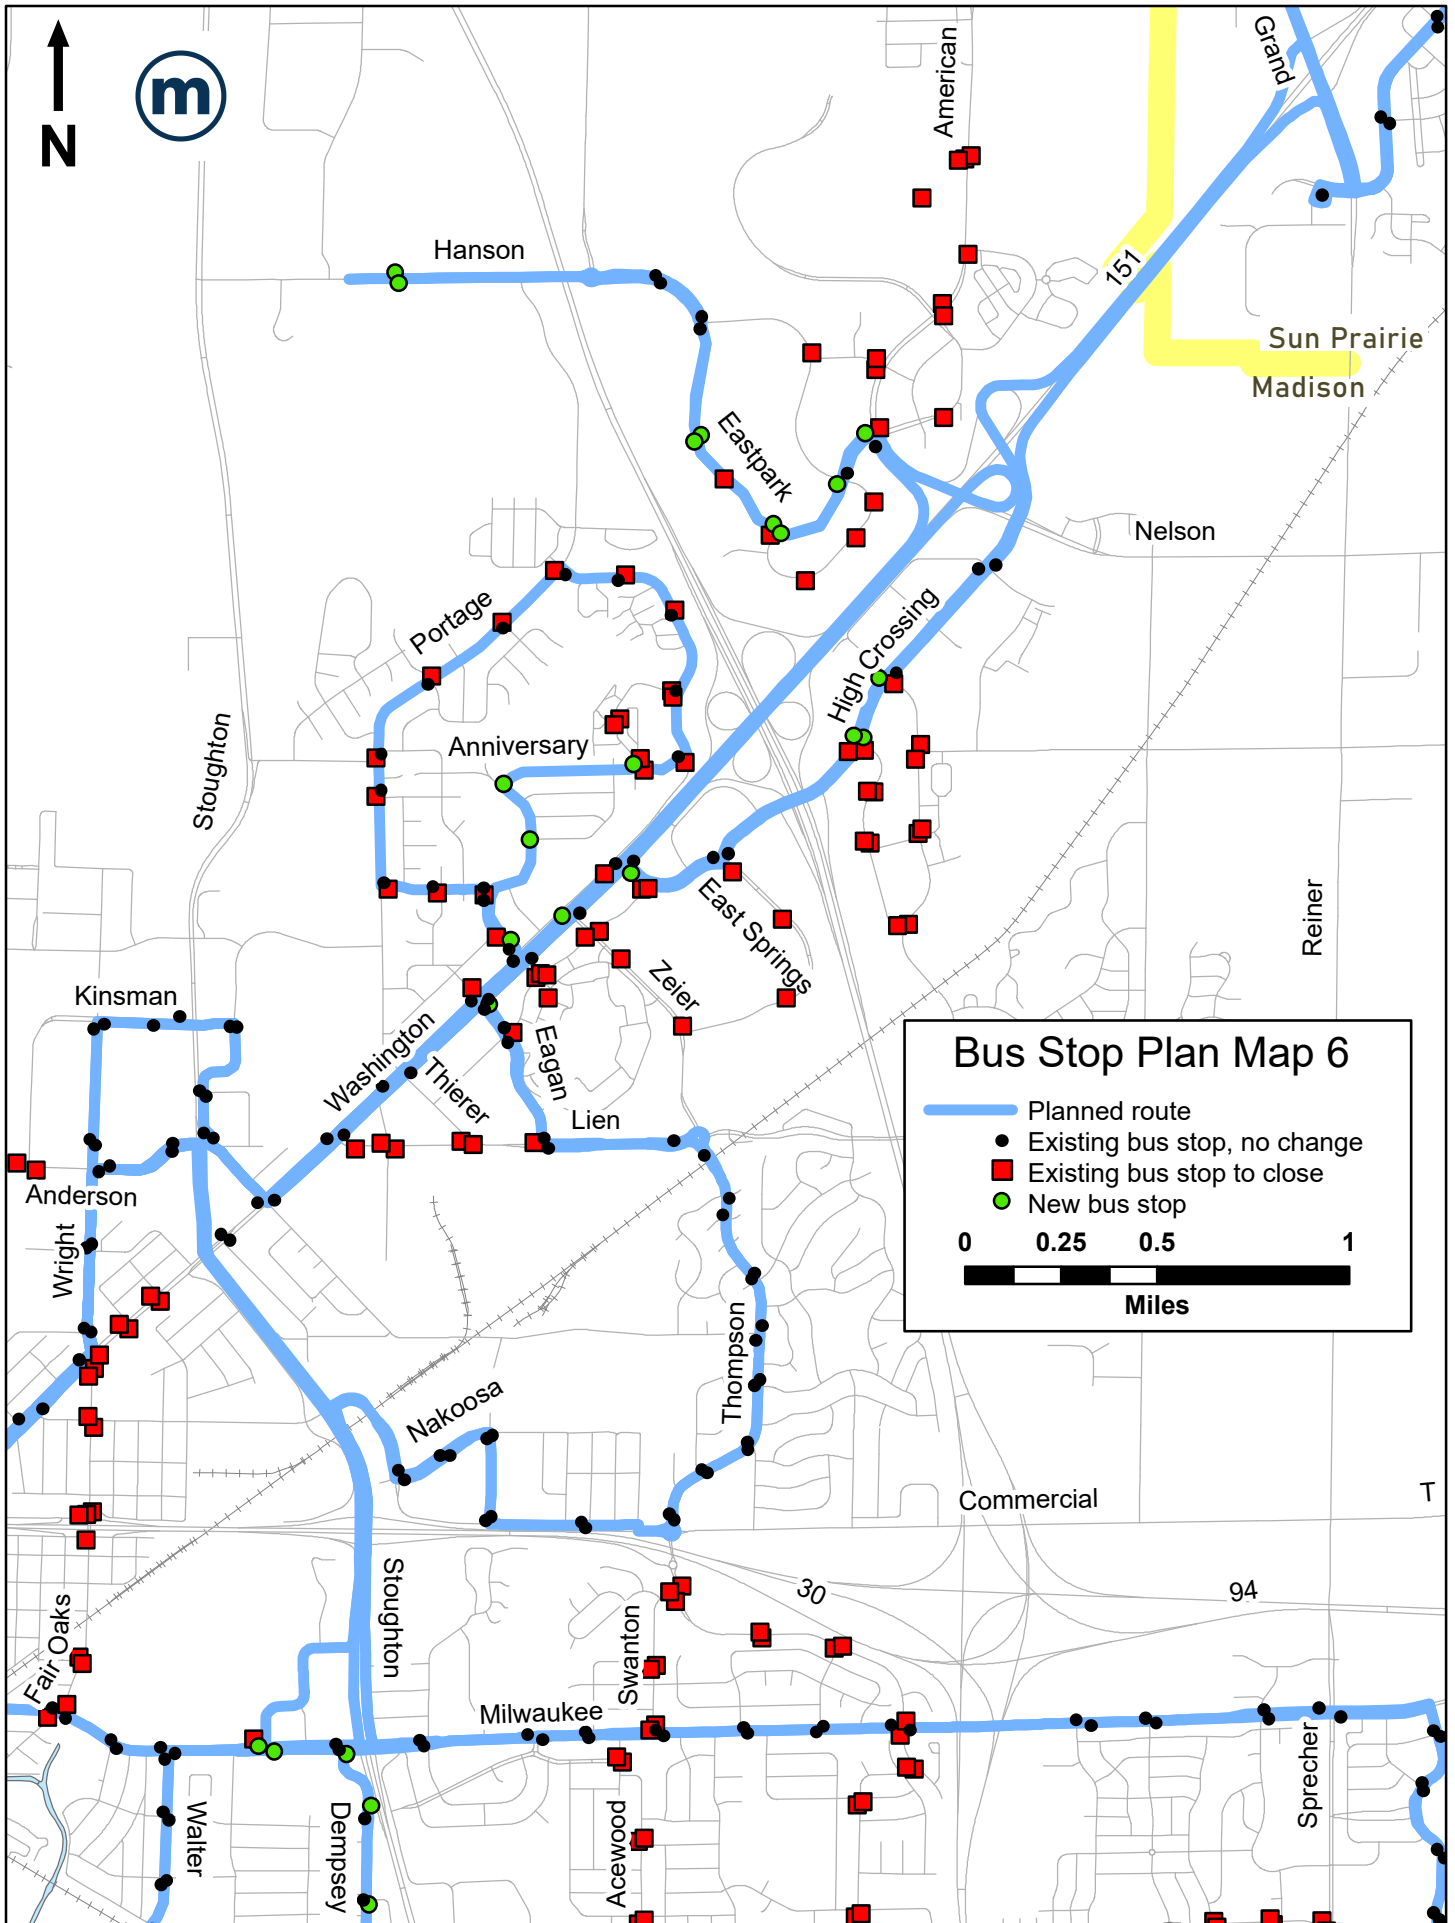

# Bus Stop Plan Map 3

- Planned route
- Existing bus stop, no change
- Existing bus stop to close
- New bus stop

# Bus Stop Plan Map 4

— Planned route  
● Existing bus stop, no change  
■ Existing bus stop to close  
● New bus stop

0    0.25    0.5    1  
  
 Miles

Planned routes and stops in Monona are conceptual and subject to change.

### Bus Stop Plan Map 6

- Planned route
  - Existing bus stop, no change
  - Existing bus stop to close
  - New bus stop
- 0    0.25    0.5    1
- Miles**

Planned routes and stops in Monona are conceptual and subject to change.

### Bus Stop Plan Map 8

- Planned route
- Existing bus stop, no change
- Existing bus stop to close
- New bus stop

0 0.25 0.5 1 Miles