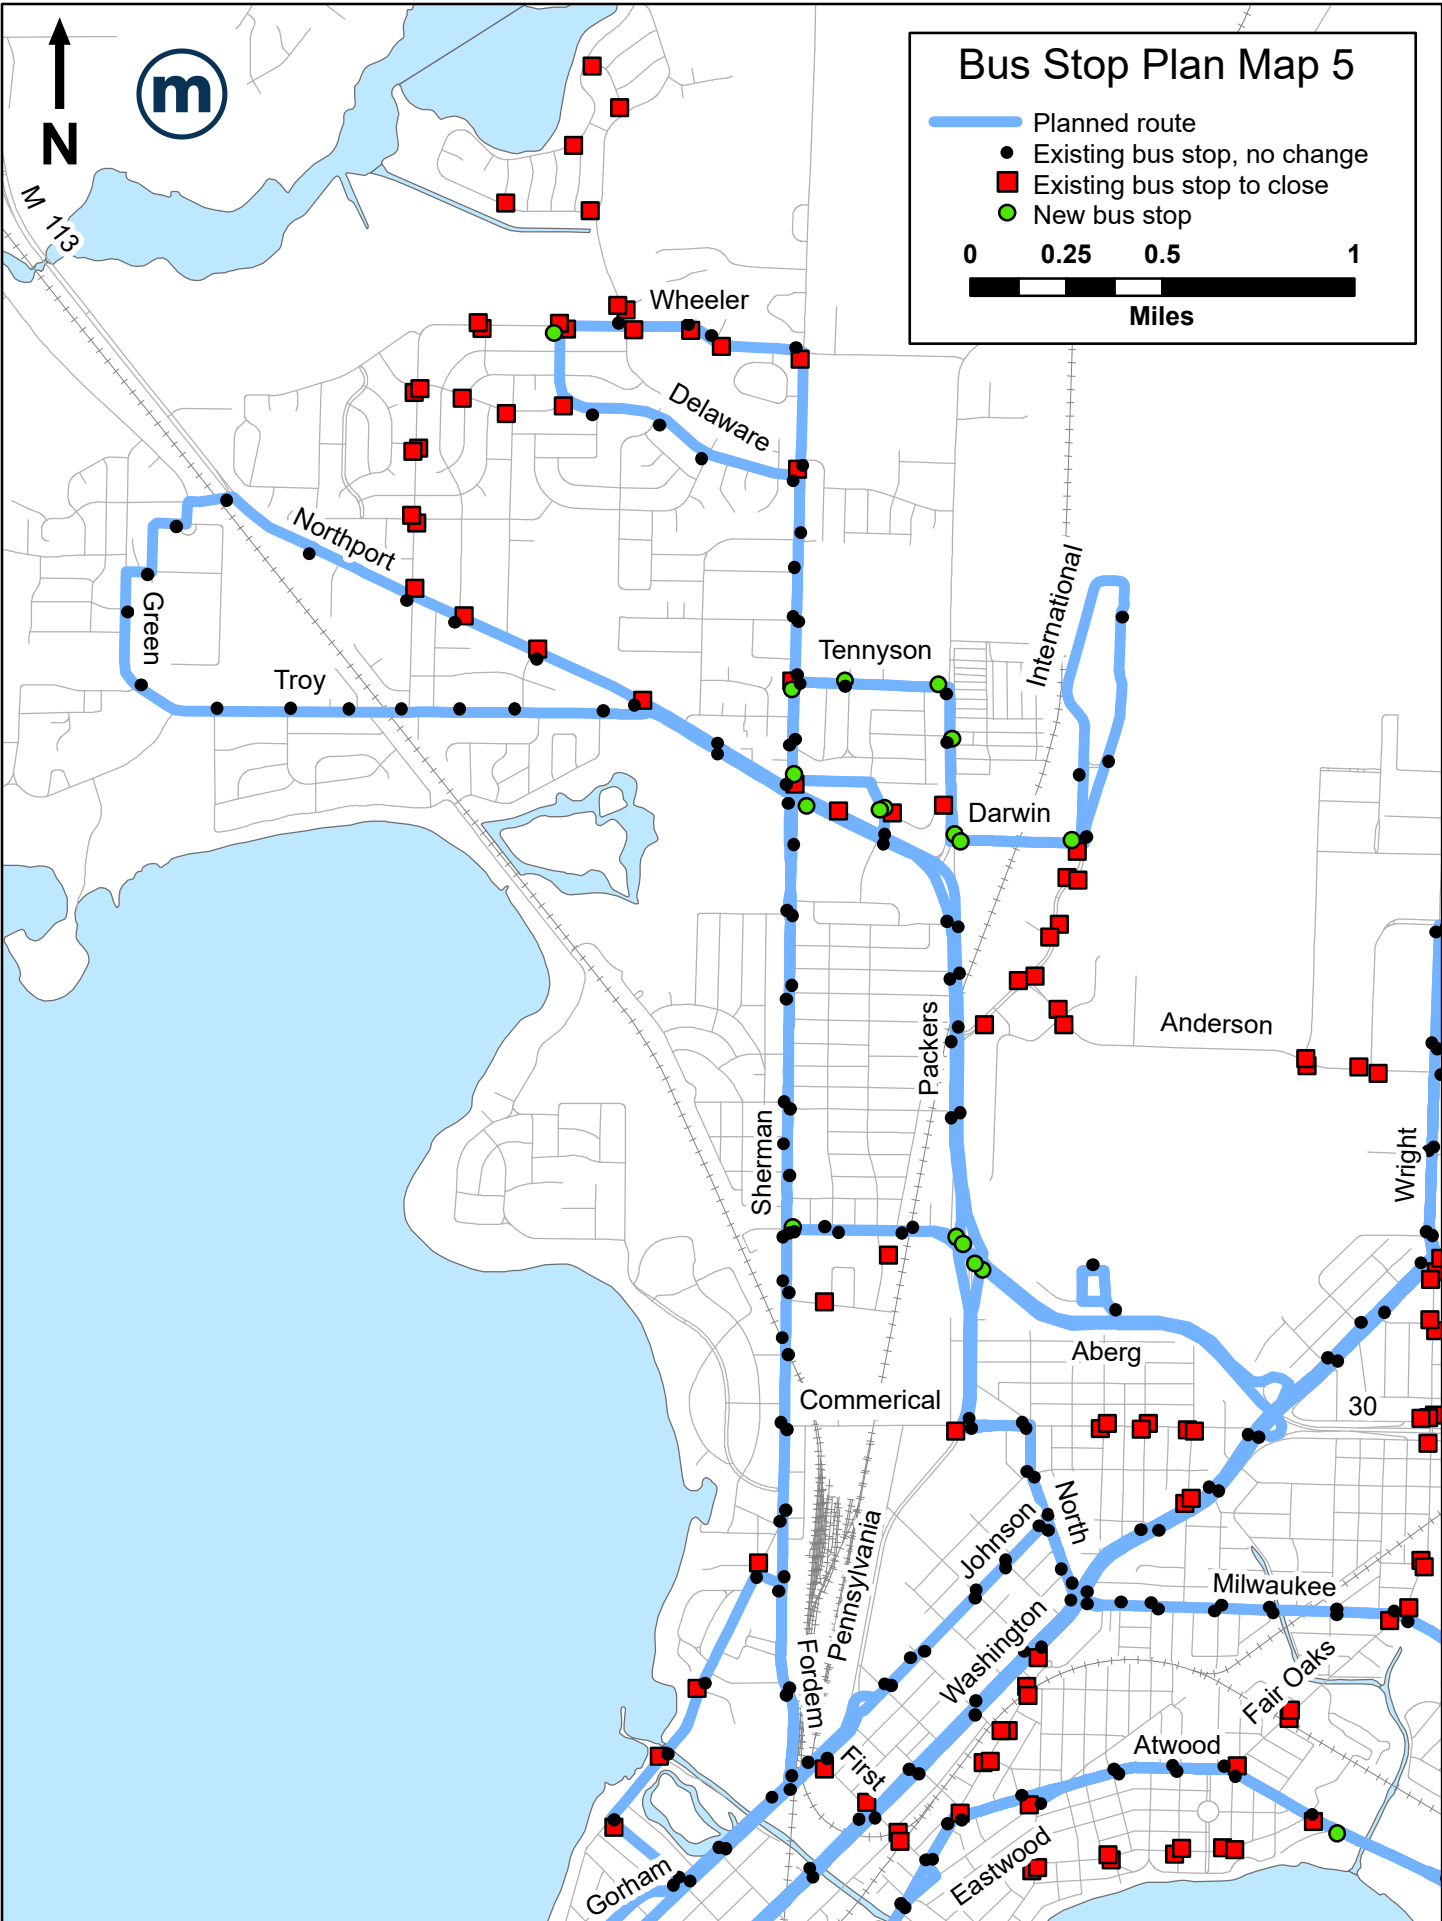

# Bus Stop Plan Map 3

- Planned route
- Existing bus stop, no change
- Existing bus stop to close
- New bus stop

# Bus Stop Plan Map 4

— Planned route  
● Existing bus stop, no change  
■ Existing bus stop to close  
● New bus stop

0    0.25    0.5    1  
  
 Miles

Planned routes and stops in Monona are conceptual and subject to change.

### Bus Stop Plan Map 6

- Planned route
  - Existing bus stop, no change
  - Existing bus stop to close
  - New bus stop
- 0    0.25    0.5    1
- Miles**

Planned routes and stops in Monona are conceptual and subject to change.

### Bus Stop Plan Map 8

- Planned route
- Existing bus stop, no change
- Existing bus stop to close
- New bus stop

0 0.25 0.5 1 Miles