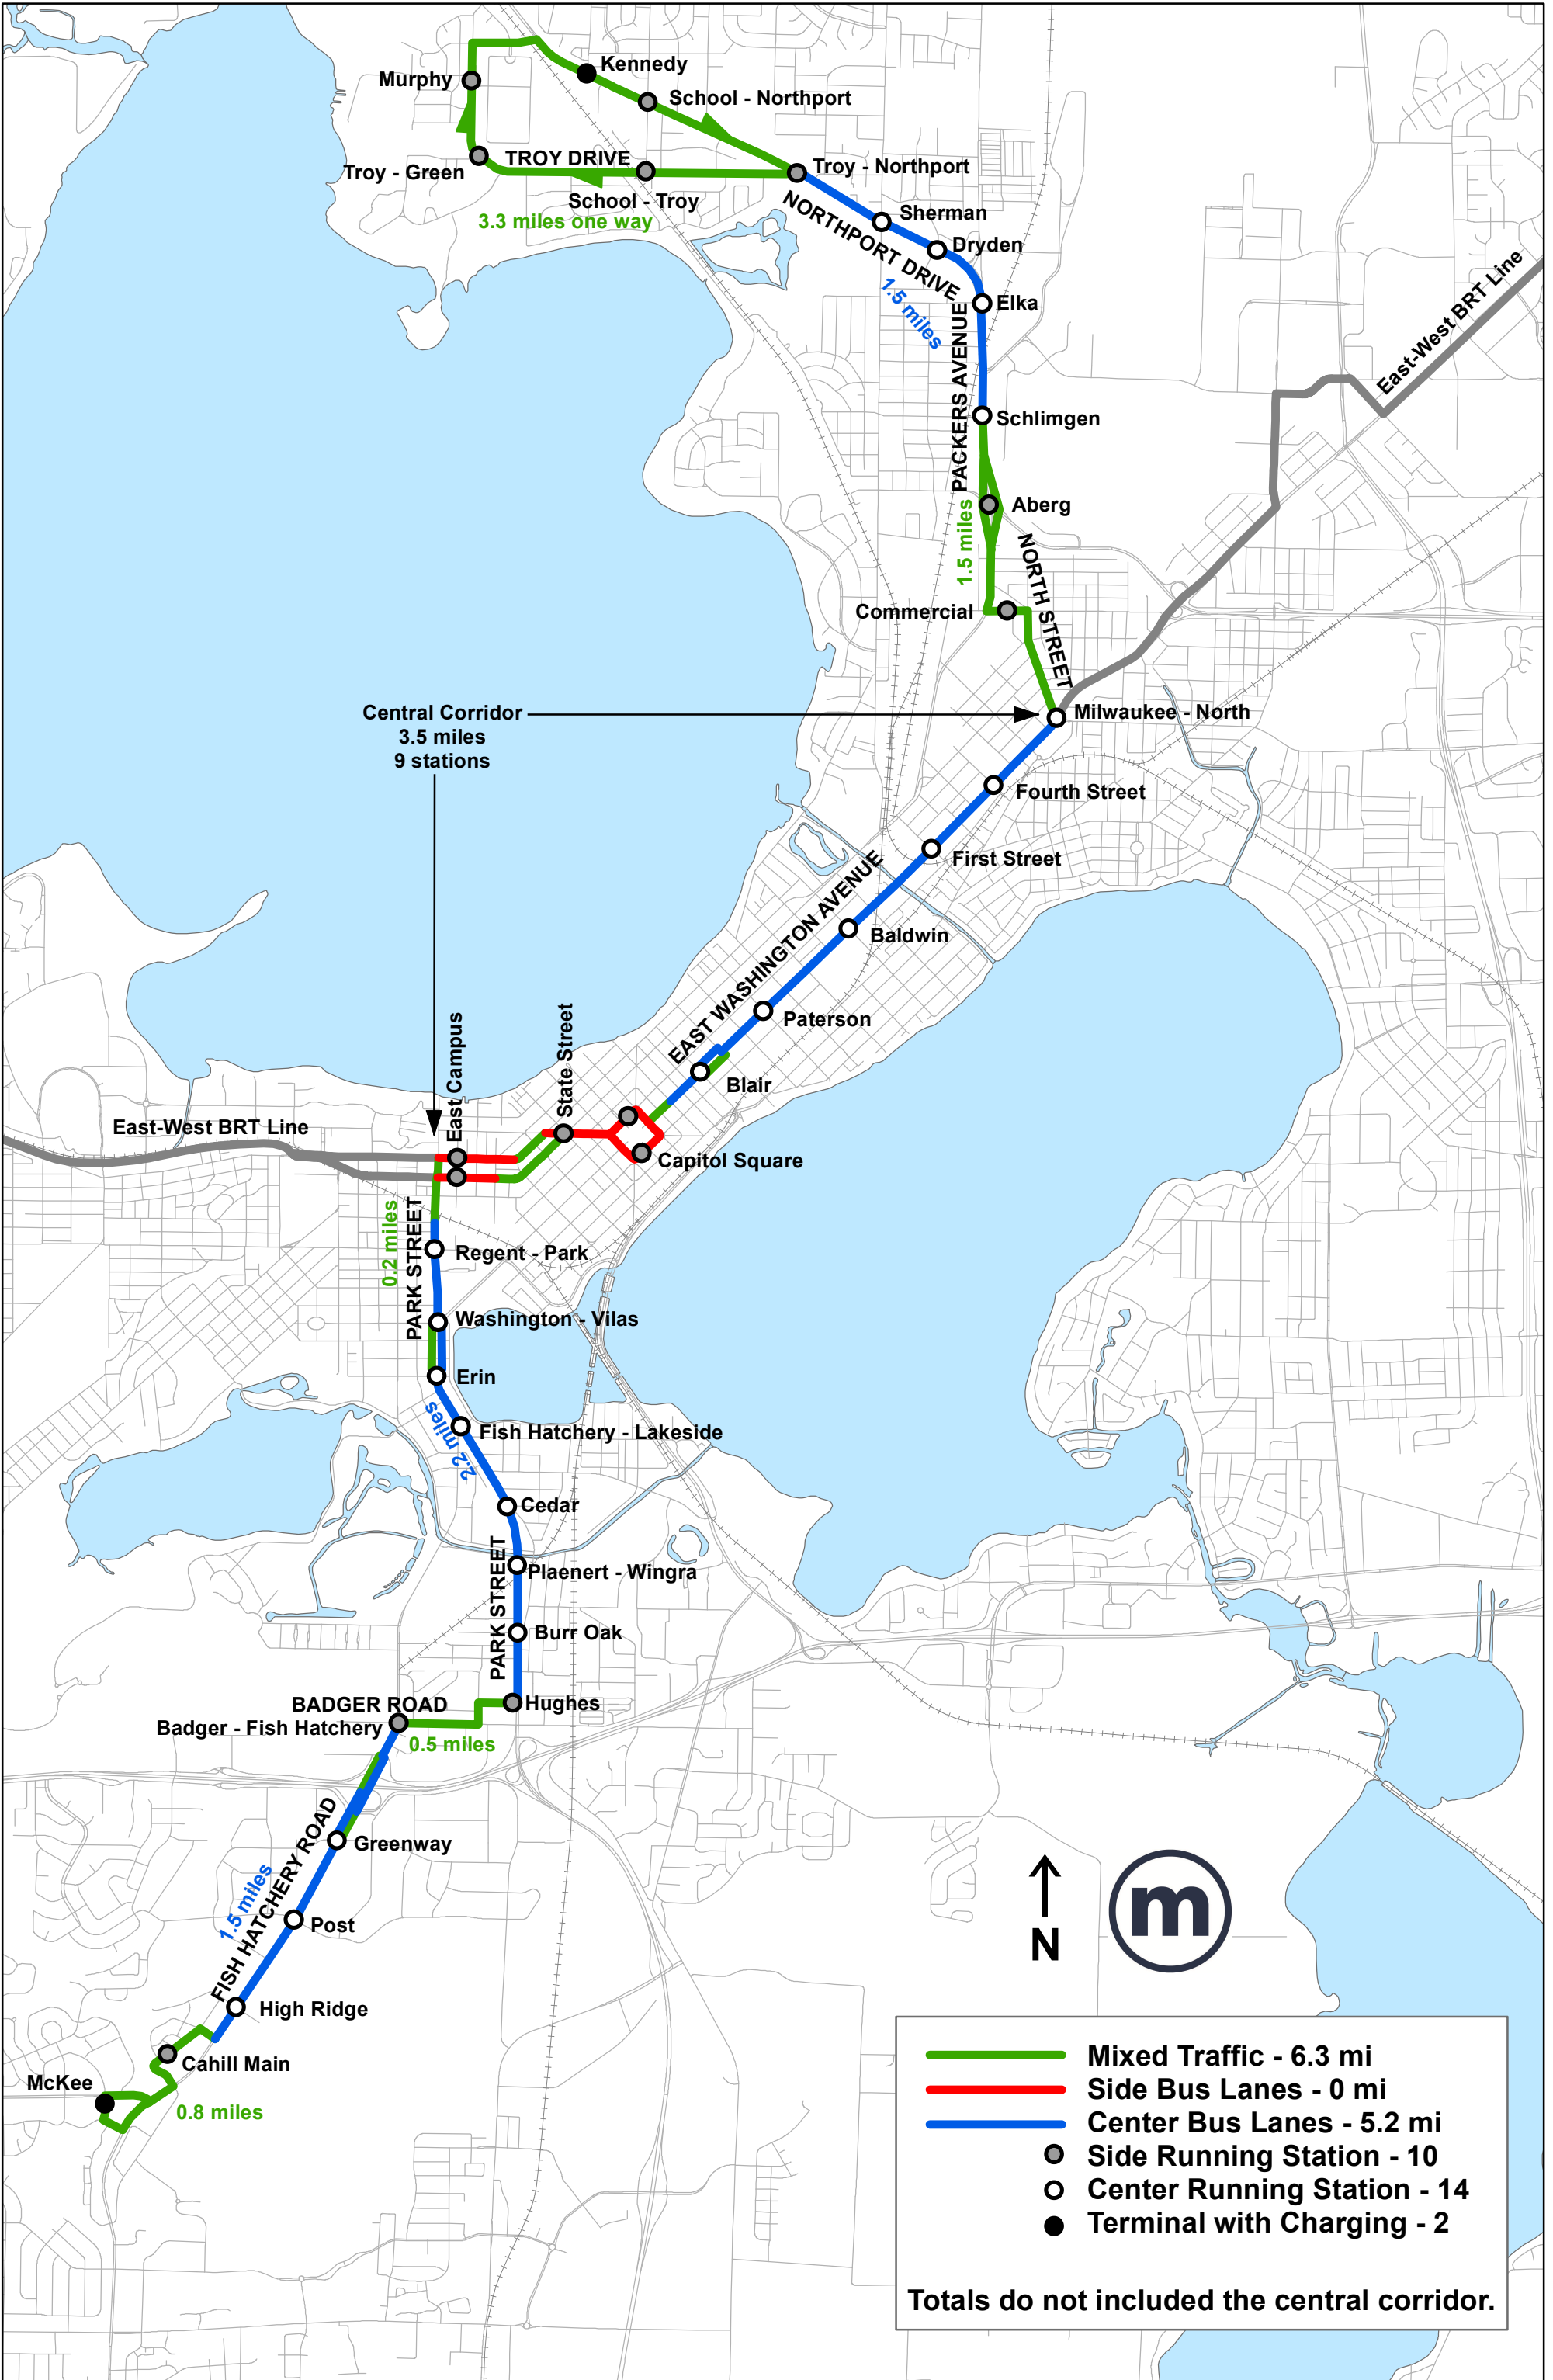

North-South BRT Runningway and Stations

Murphy
Kennedy
School - Northport
Troy - Green
TROY DRIVE
3.3 miles one way
School - Troy
Troy - Northport

NORTHPORT DRIVE
1.5 miles
Sherman
Dryden
Elka
PACKERS AVENUE
1.5 miles
Schlimgen
Aberg
NORTH STREET
Commercial

Milwaukee - North
Fourth Street
First Street
Baldwin
EAST WASHINGTON AVENUE
Paterson
Blair
Capitol Square
State Street
East Campus

PARK STREET
0.2 miles
Regent - Park
Washington - Vilas
Erin
Fish Hatchery - Lakeside
Cedar
Plaenert - Wingra
Burr Oak
PARK STREET
2.2 miles

BADGER ROAD
Badger - Fish Hatchery
0.5 miles
Hughes
Greenway
Post
FISH HATCHERY ROAD
1.5 miles
High Ridge
Cahill Main
0.8 miles
McKee