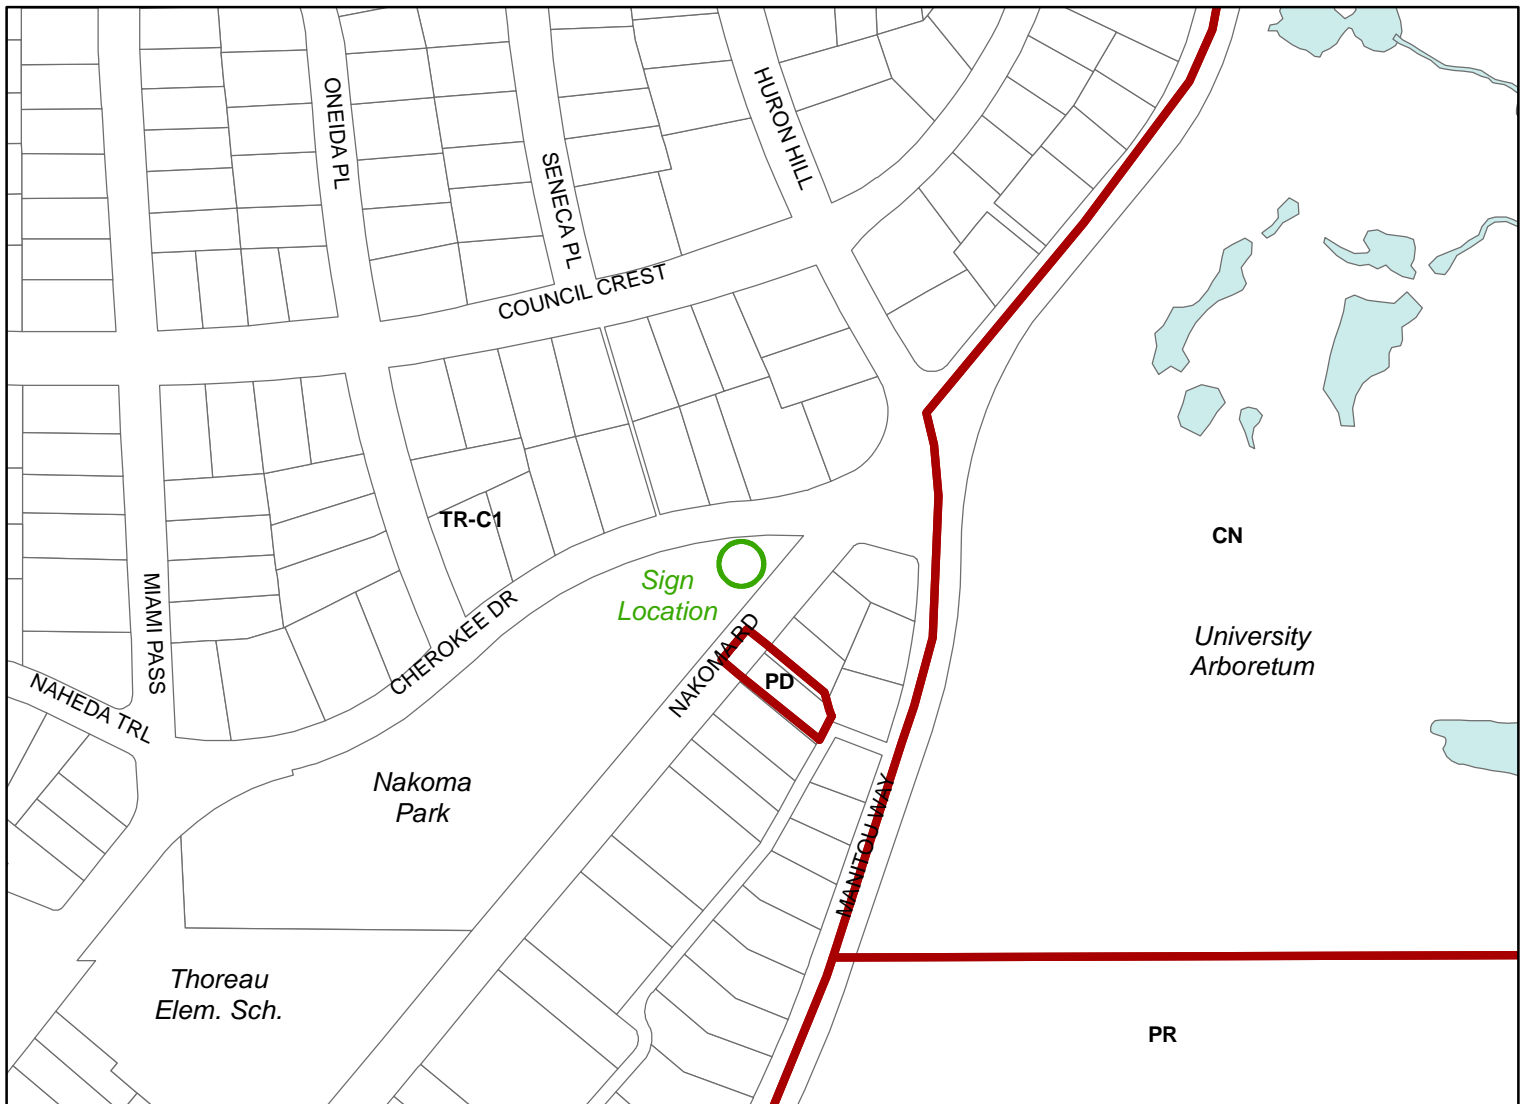

File ID
65659

Title
Authorizing the City's acceptance of ownership from the Nakoma League of the existing Nakoma neighborhood sign and decorative landscape garden located within Nakoma Park near the Nakoma Road and Cherokee Drive intersection. (10th Ald. Dist.)

Scale : 1" = 400'

**Nakoma
Park**

NAKOMA RD

CHEROKEE DR

HURON HILL

NITOU WAY

**ID 65659
Nakoma League
Sign & Plantings**