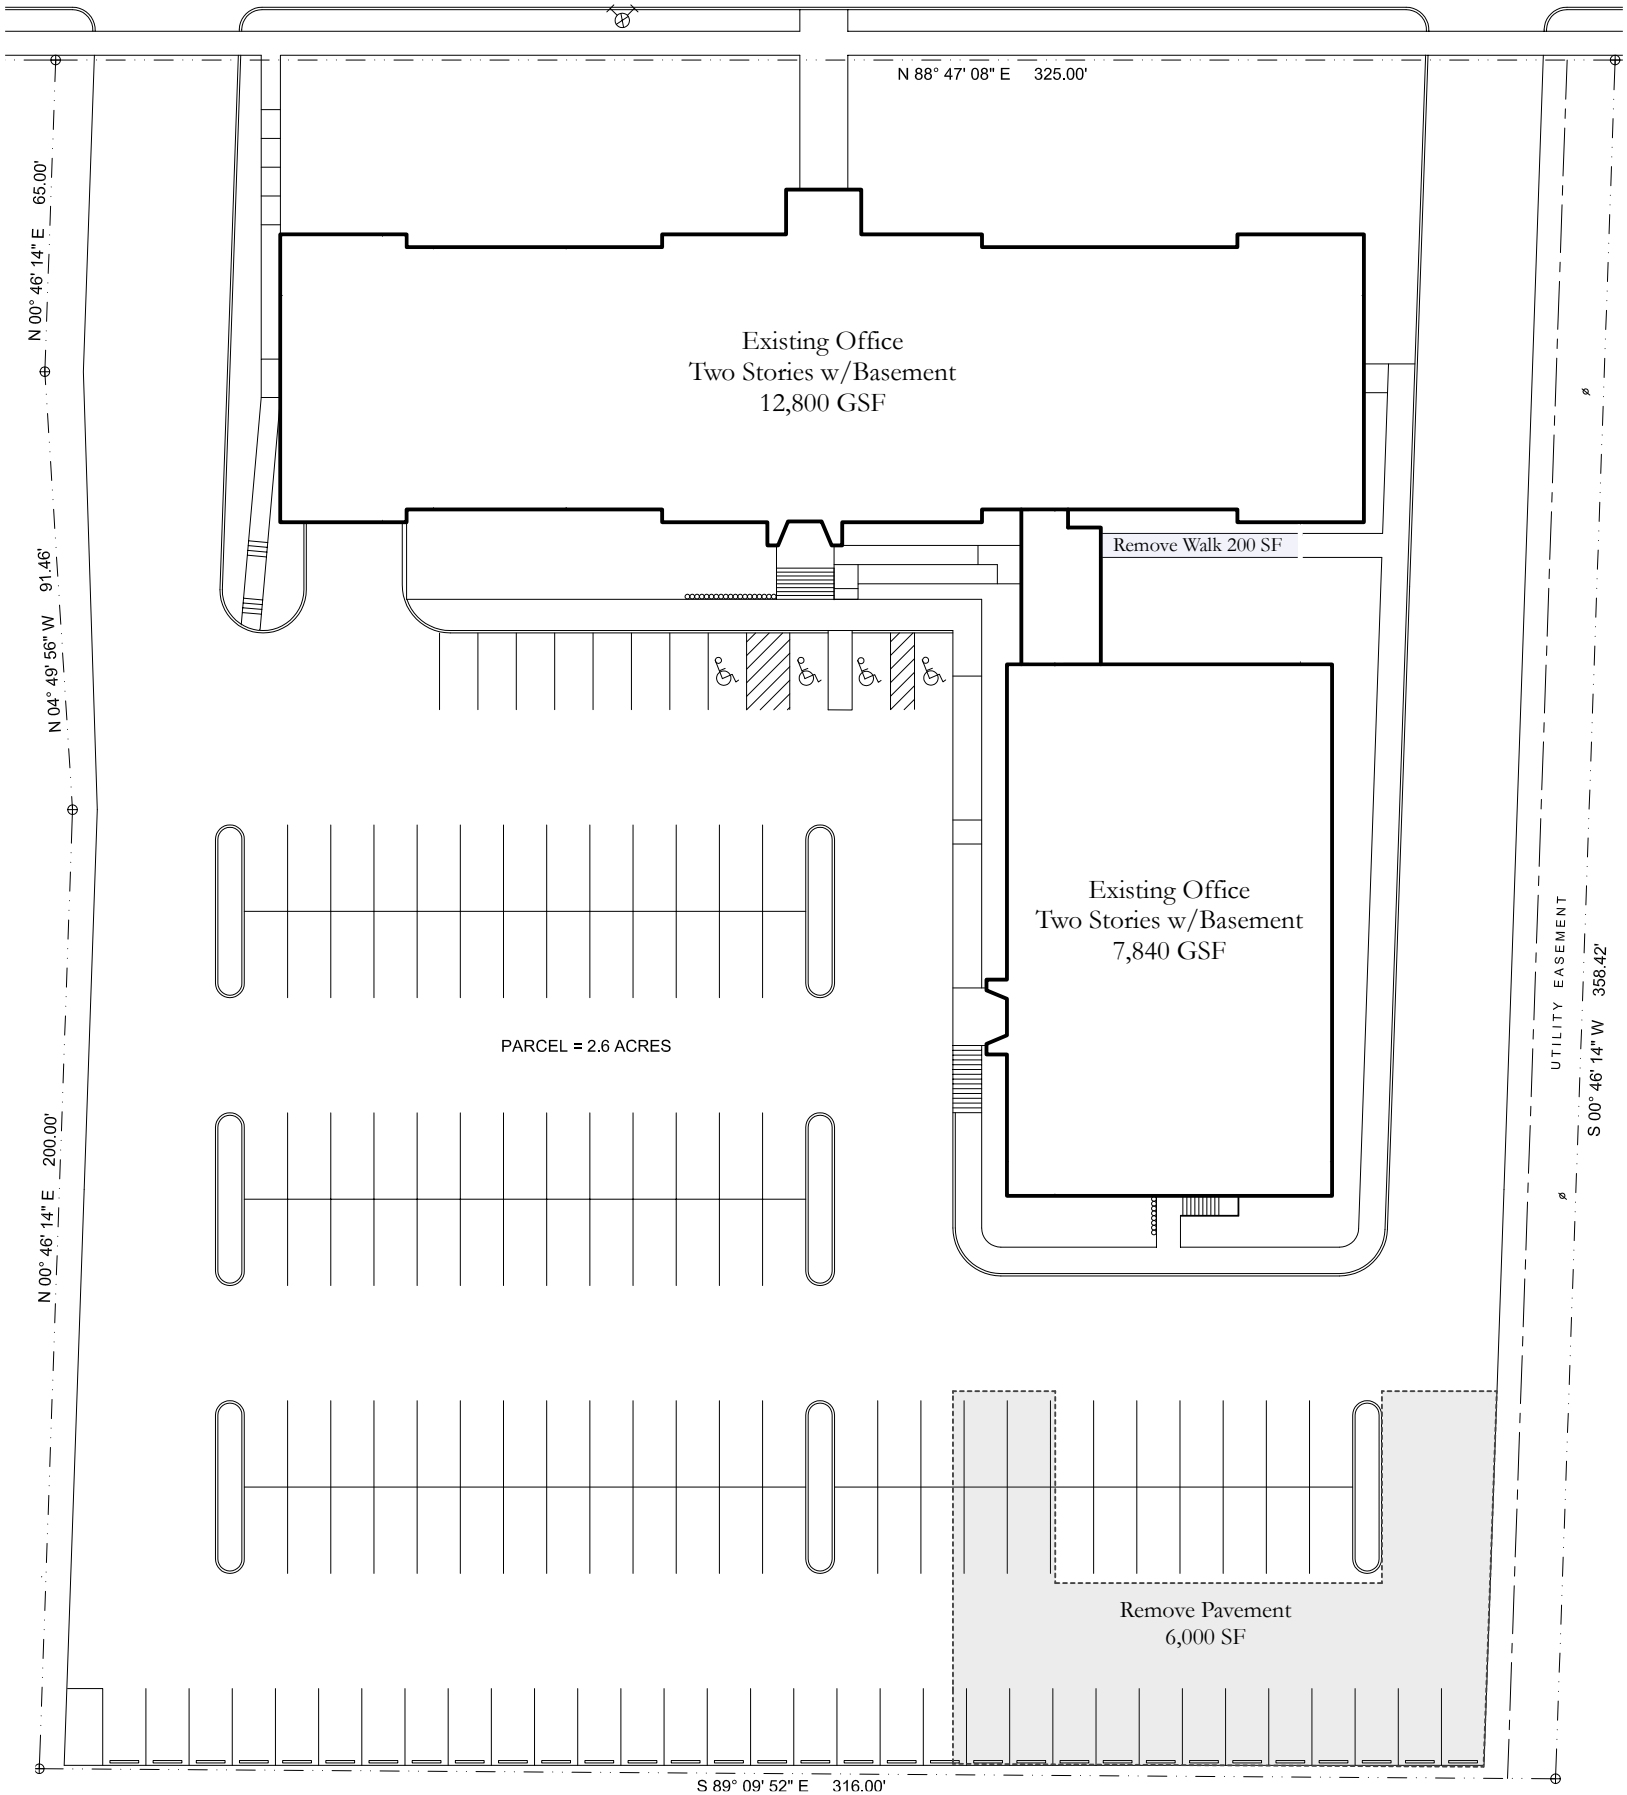

Aerial @ 1" = 100'

Existing Site Plan @ 1" = 40'
Madinah Academy of Madison
6501 Watts Road
March 24, 2021