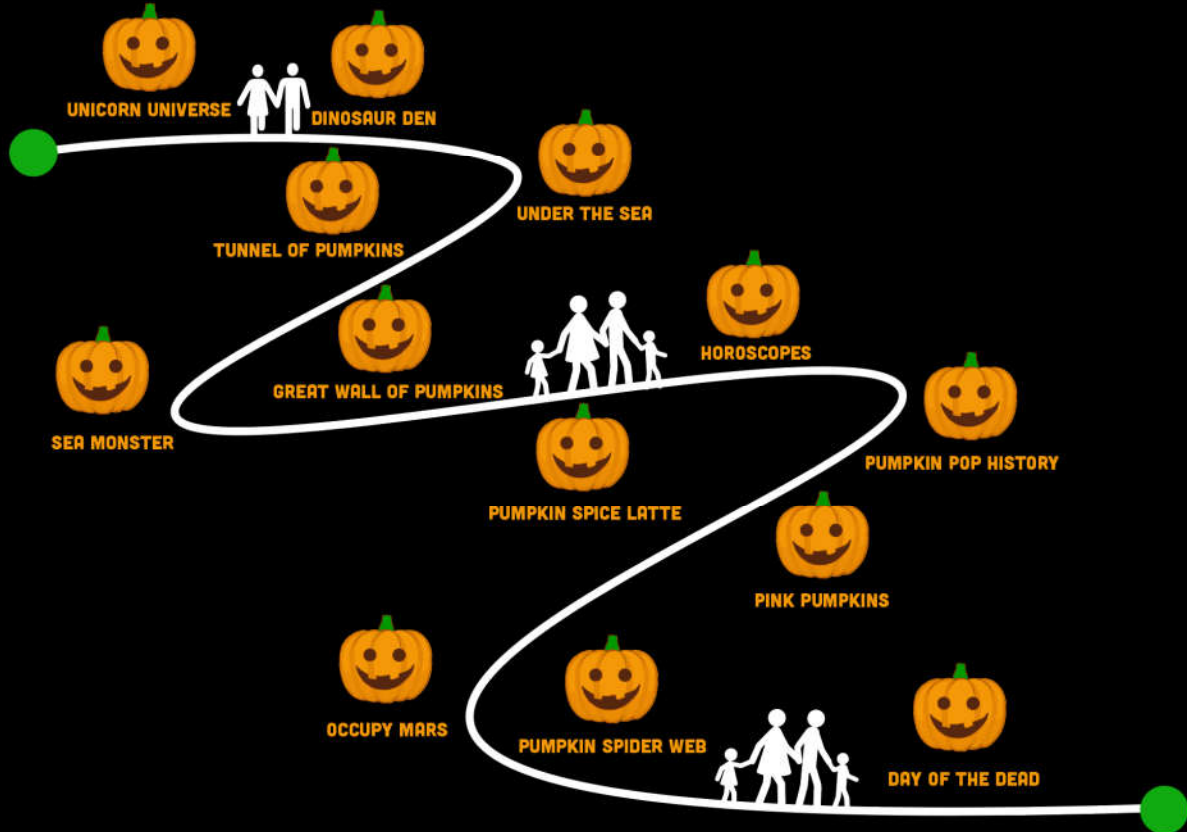

ALL COMMUNITY EVENTS

JACK O' LANTERN WORLD

**A FUN AND WHIMSICAL EXPERIENCE OF ART, NATURE & FALL.
FAMILY FRIENDLY & NOT SCARY AT ALL!**

WHAT IS JACK O' LANTERN WORLD?

All Community Events Jack O'Lantern World is designed to be a family friendly experience for the community to celebrate Halloween and fall. We route a .5 to .75 mile walk filled with 1000's of hand carved pumpkins through the event location. The experience operates for the full month of October with a setup and tear down required before and after.

JACK O' LANTERN WORLD

A FUN WALKING TRAIL THRU A WORLD OF JACK O' LANTERNS

ANOTHER EXCITING ALL COMMUNITY EVENTS PRODUCTION

WHO IS ALL COMMUNITY EVENTS?

All Community Events, Inc. has been proudly organizing events for 16 years. We specialize in seasonal light festivals and run/walk events. Over the years our events have served over a million attendees and have raised over a million dollars for charity. Our success is a result of a family-owned business with dedicated employees excited about creating high quality events for our attendees.