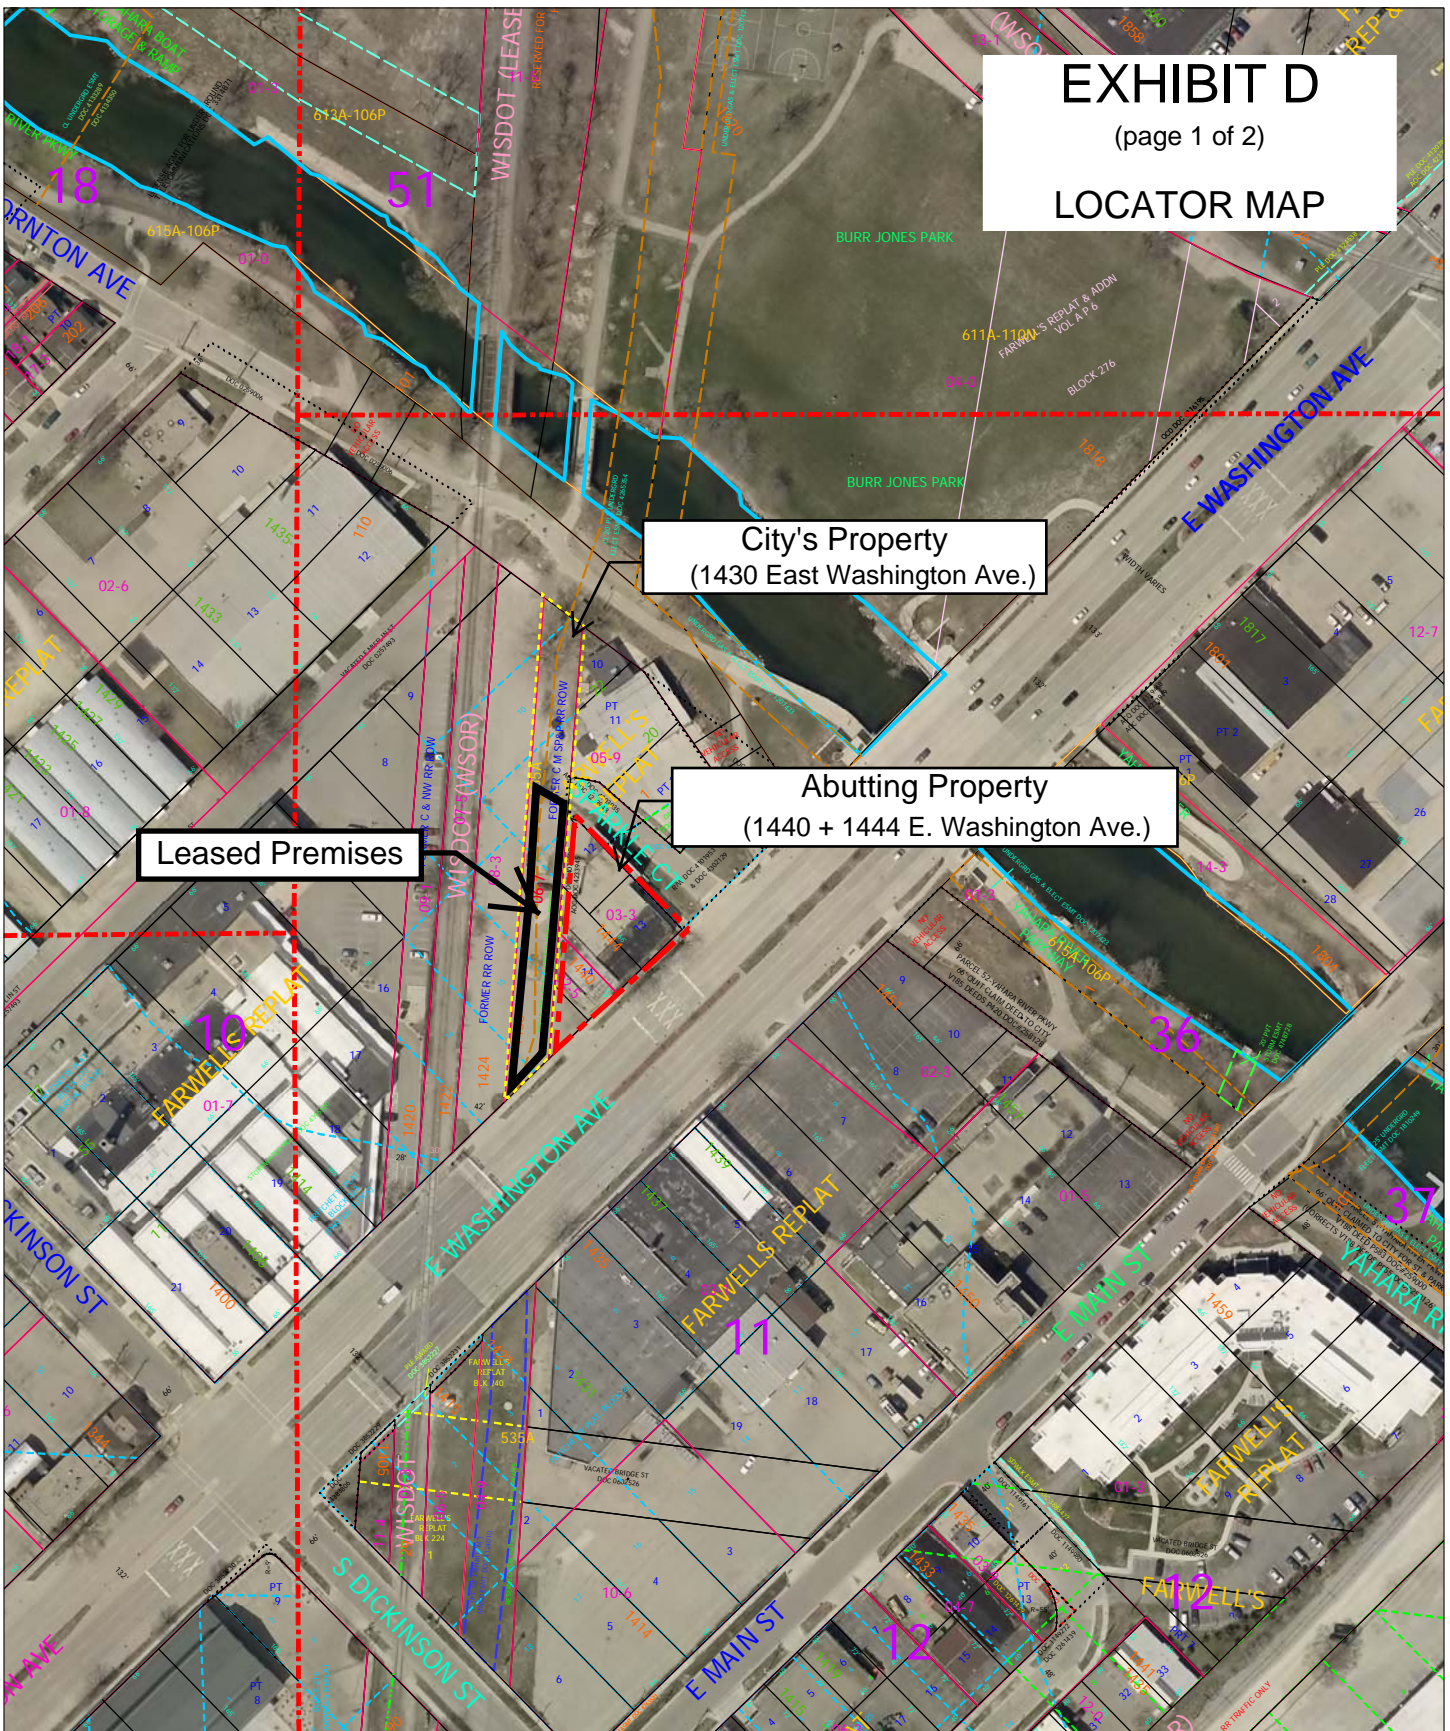

EXHIBIT D

(page 1 of 2)

LOCATOR MAP

Time: 10/10/2016 11:07:49 AM

Session: F:\Recommon\RE Projects\11019 Lease 1430 E Washington Ave Chandler Properties LLC\11019 Maps and Plans\11019

City of Madison, WI - GIS/Mapping data

Printed By: rehjf

Disclaimer: The City makes no representation about the accuracy of these records and shall not be liable for any damages