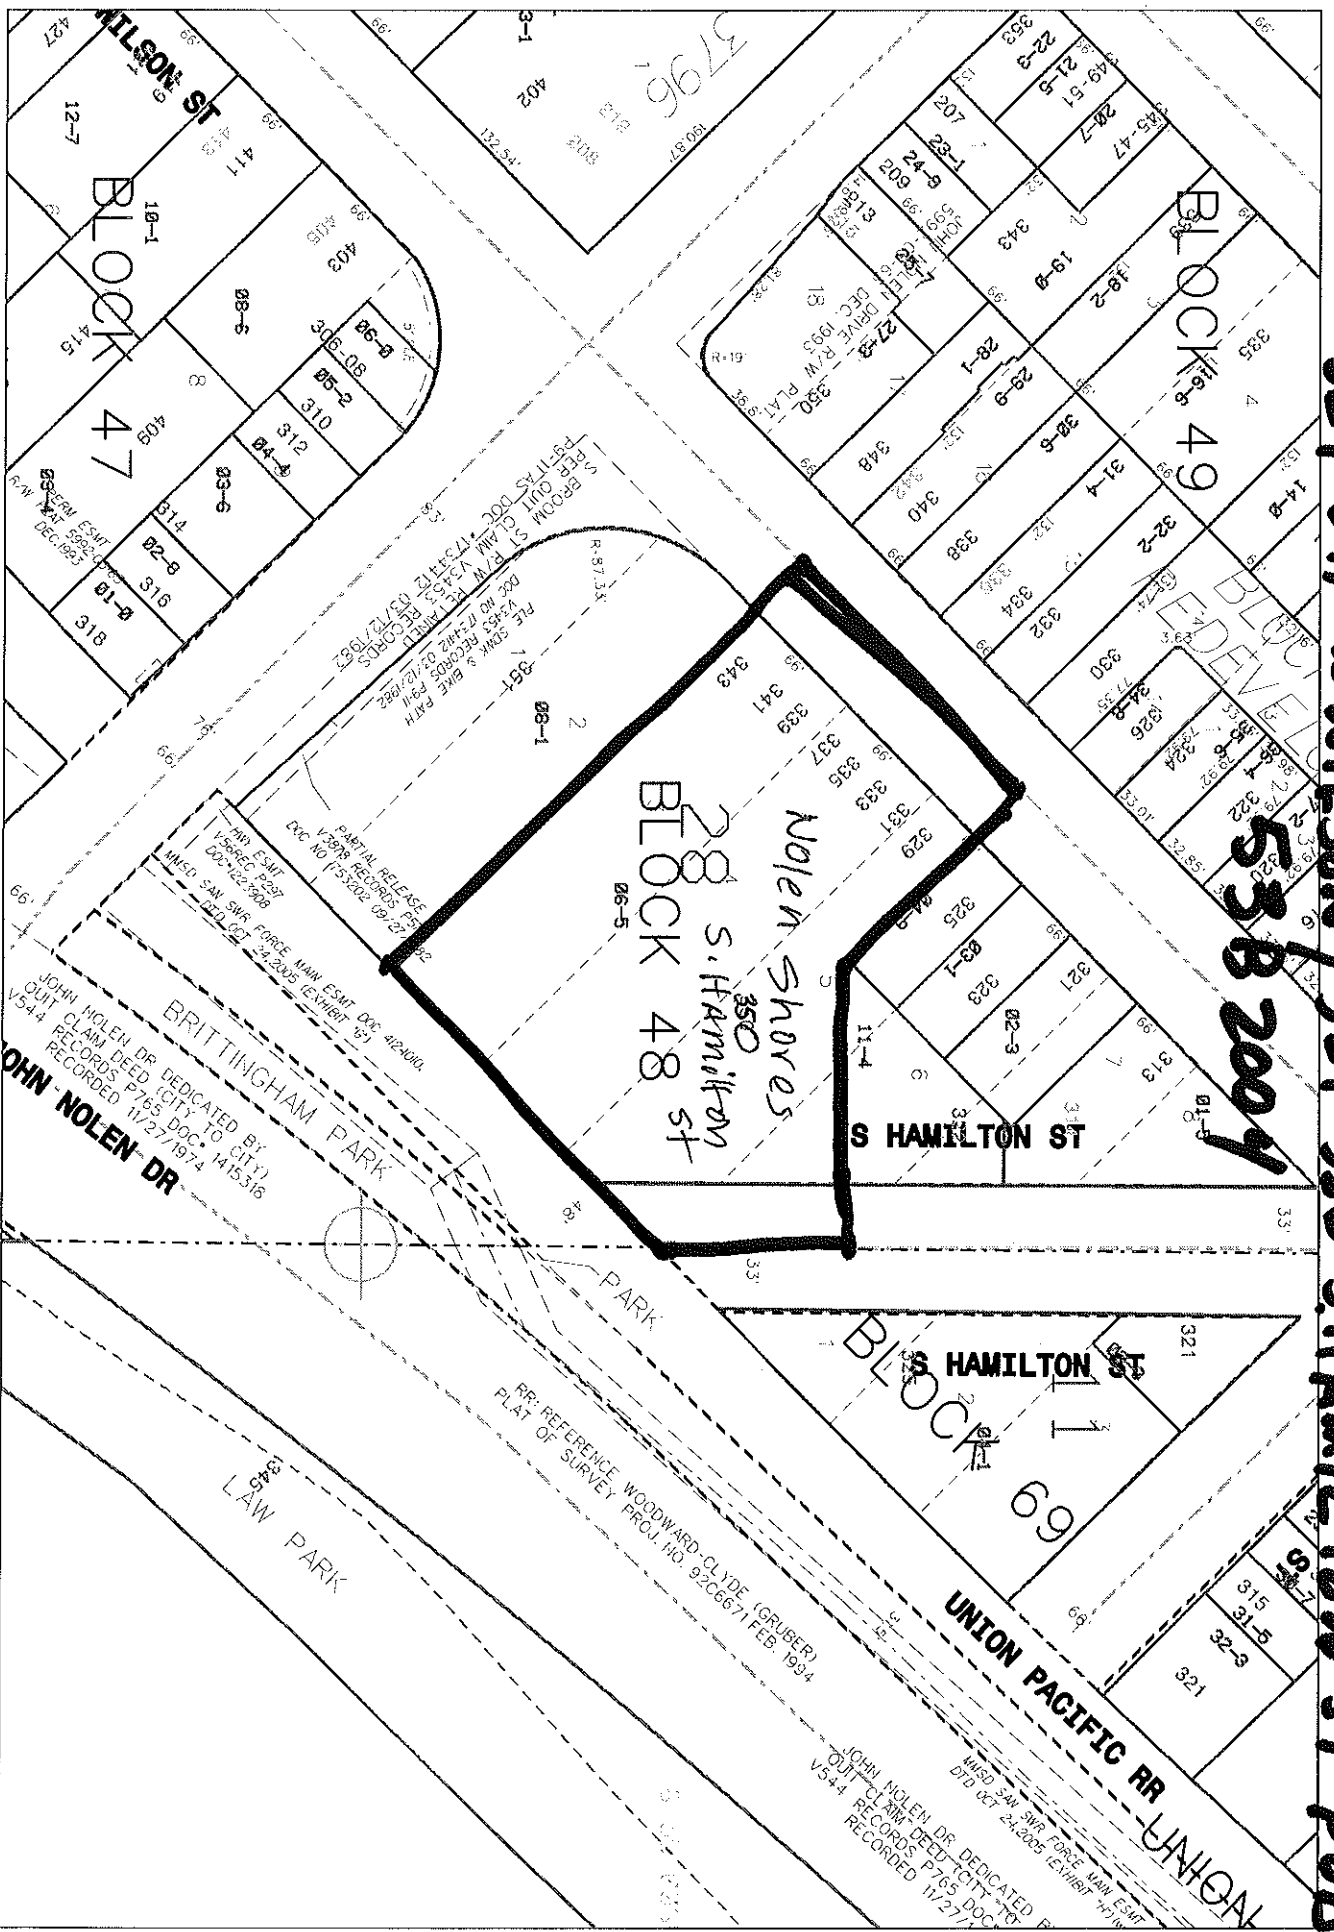

329-341 WILSON / 324-326 S HAMILTON ST PUD

538 2004

Date: 4/23/2008

Time: 4:10:12 PM

Scale: 1 in = 100 Ft

Disclaimer: The City makes no representation about the accuracy of these records and shall not be liable for any damages resulting from their use.  
Field View