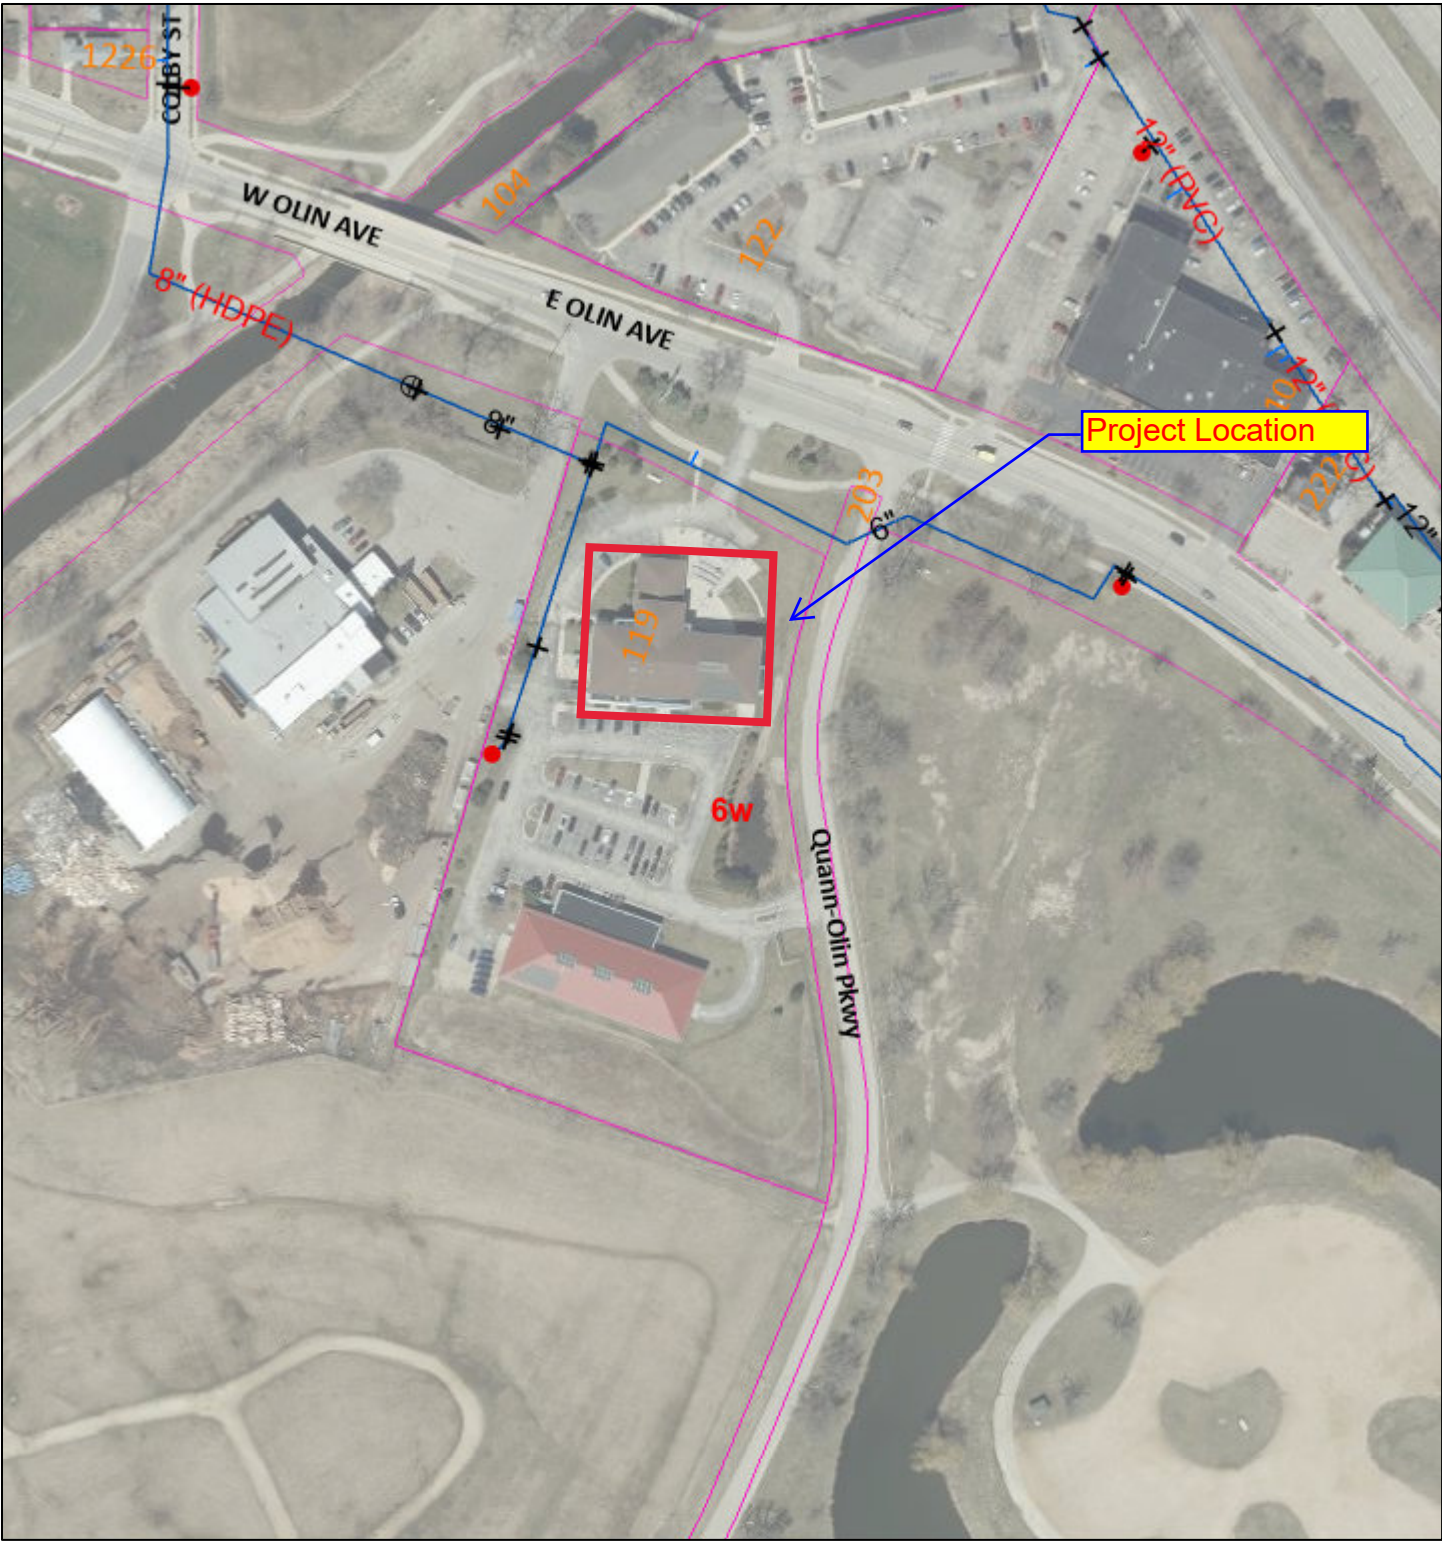

# District 14 - MWU Olin Ave. Admin Building

4/16/2024, 1:45:40 PM