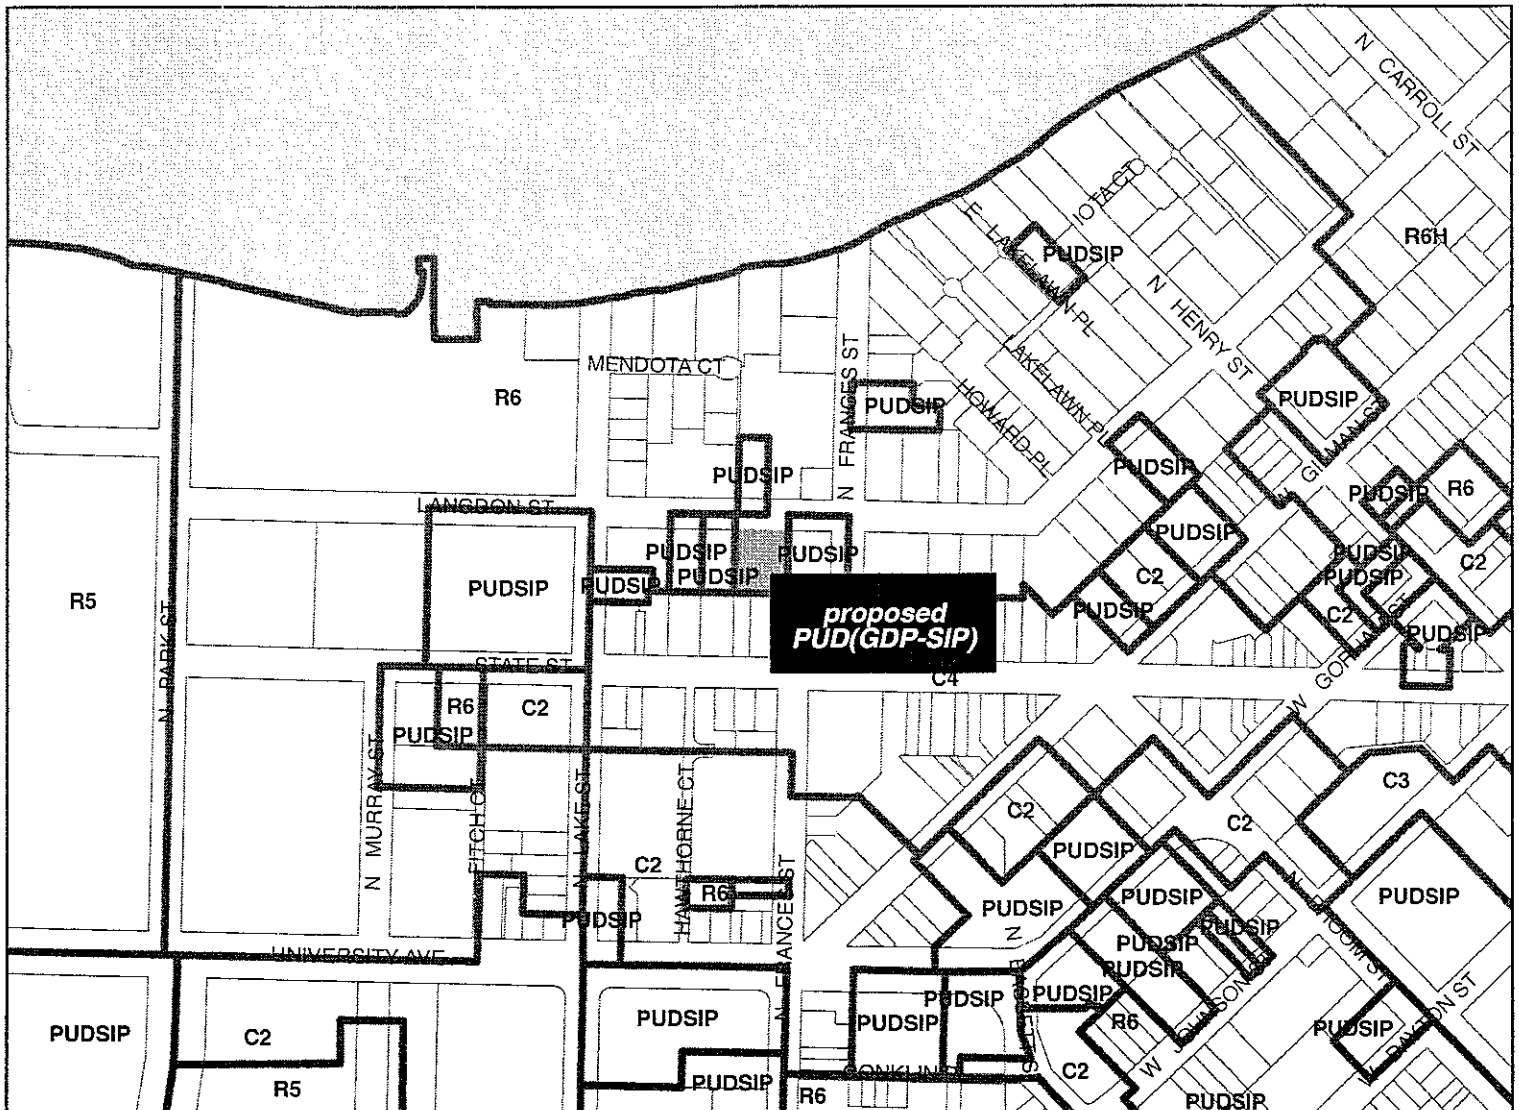

For Questions Contact: Tim Parks at: 261-9632 or tparks@cityofmadison.com or City Planning at 266-4635