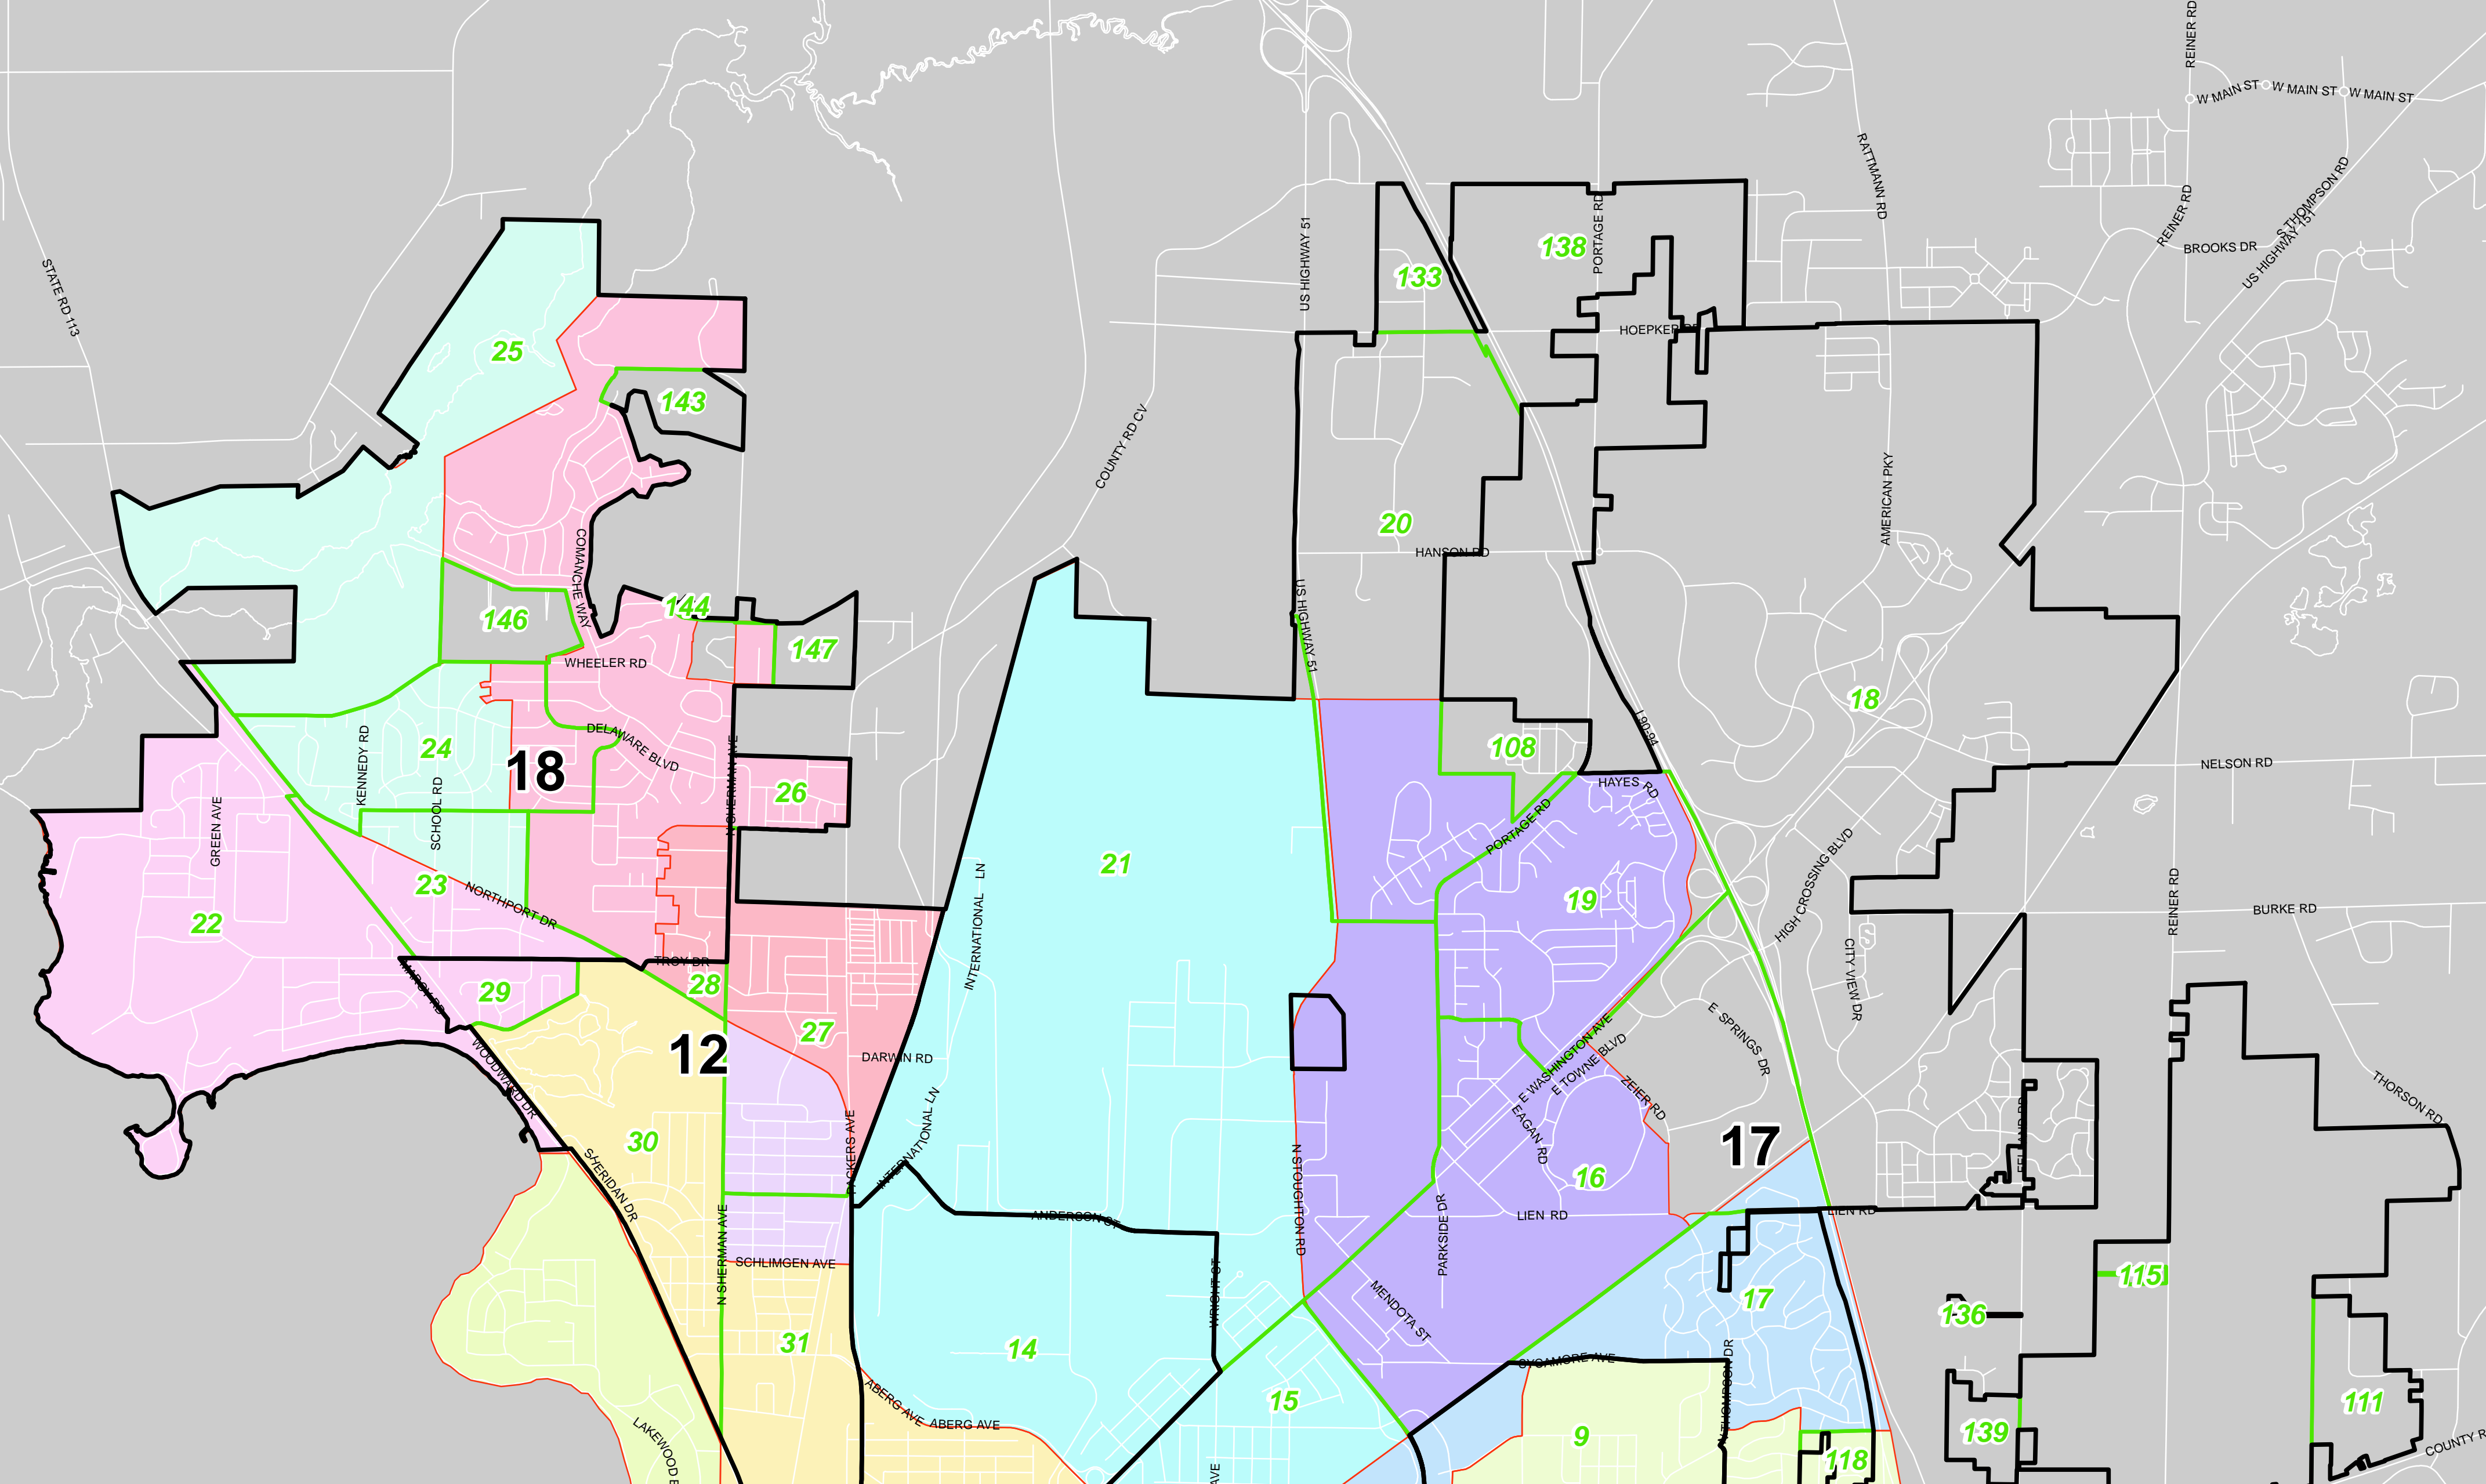

Currents Wards, Aldermanic Districts and Boundary Agreements 3/3/2011

Legend

- Aldermanic District (2001 - 2011)
- Ward (2001 - 2011)

City of Madison Department of Planning and Community and Economic Development, Planning Division

City of Madison School Districts and Wards 3/3/2011

Legend

Ward (2001 - 2011)

City of Madison Department of Planning and Community & Economic Development, Planning Division

City of Madison MMSD Attendance Areas, Aldermanic Districts and Wards 3/3/2011

Legend

-  Aldermanic District (2001 - 2011)
-  Ward (2001 - 2011)
-  MMSD Attendance Area Boundary

City of Madison Department of Planning and Community & Economic Development, Planning Division

City of Madison
Census 2010
Tiger Blocks