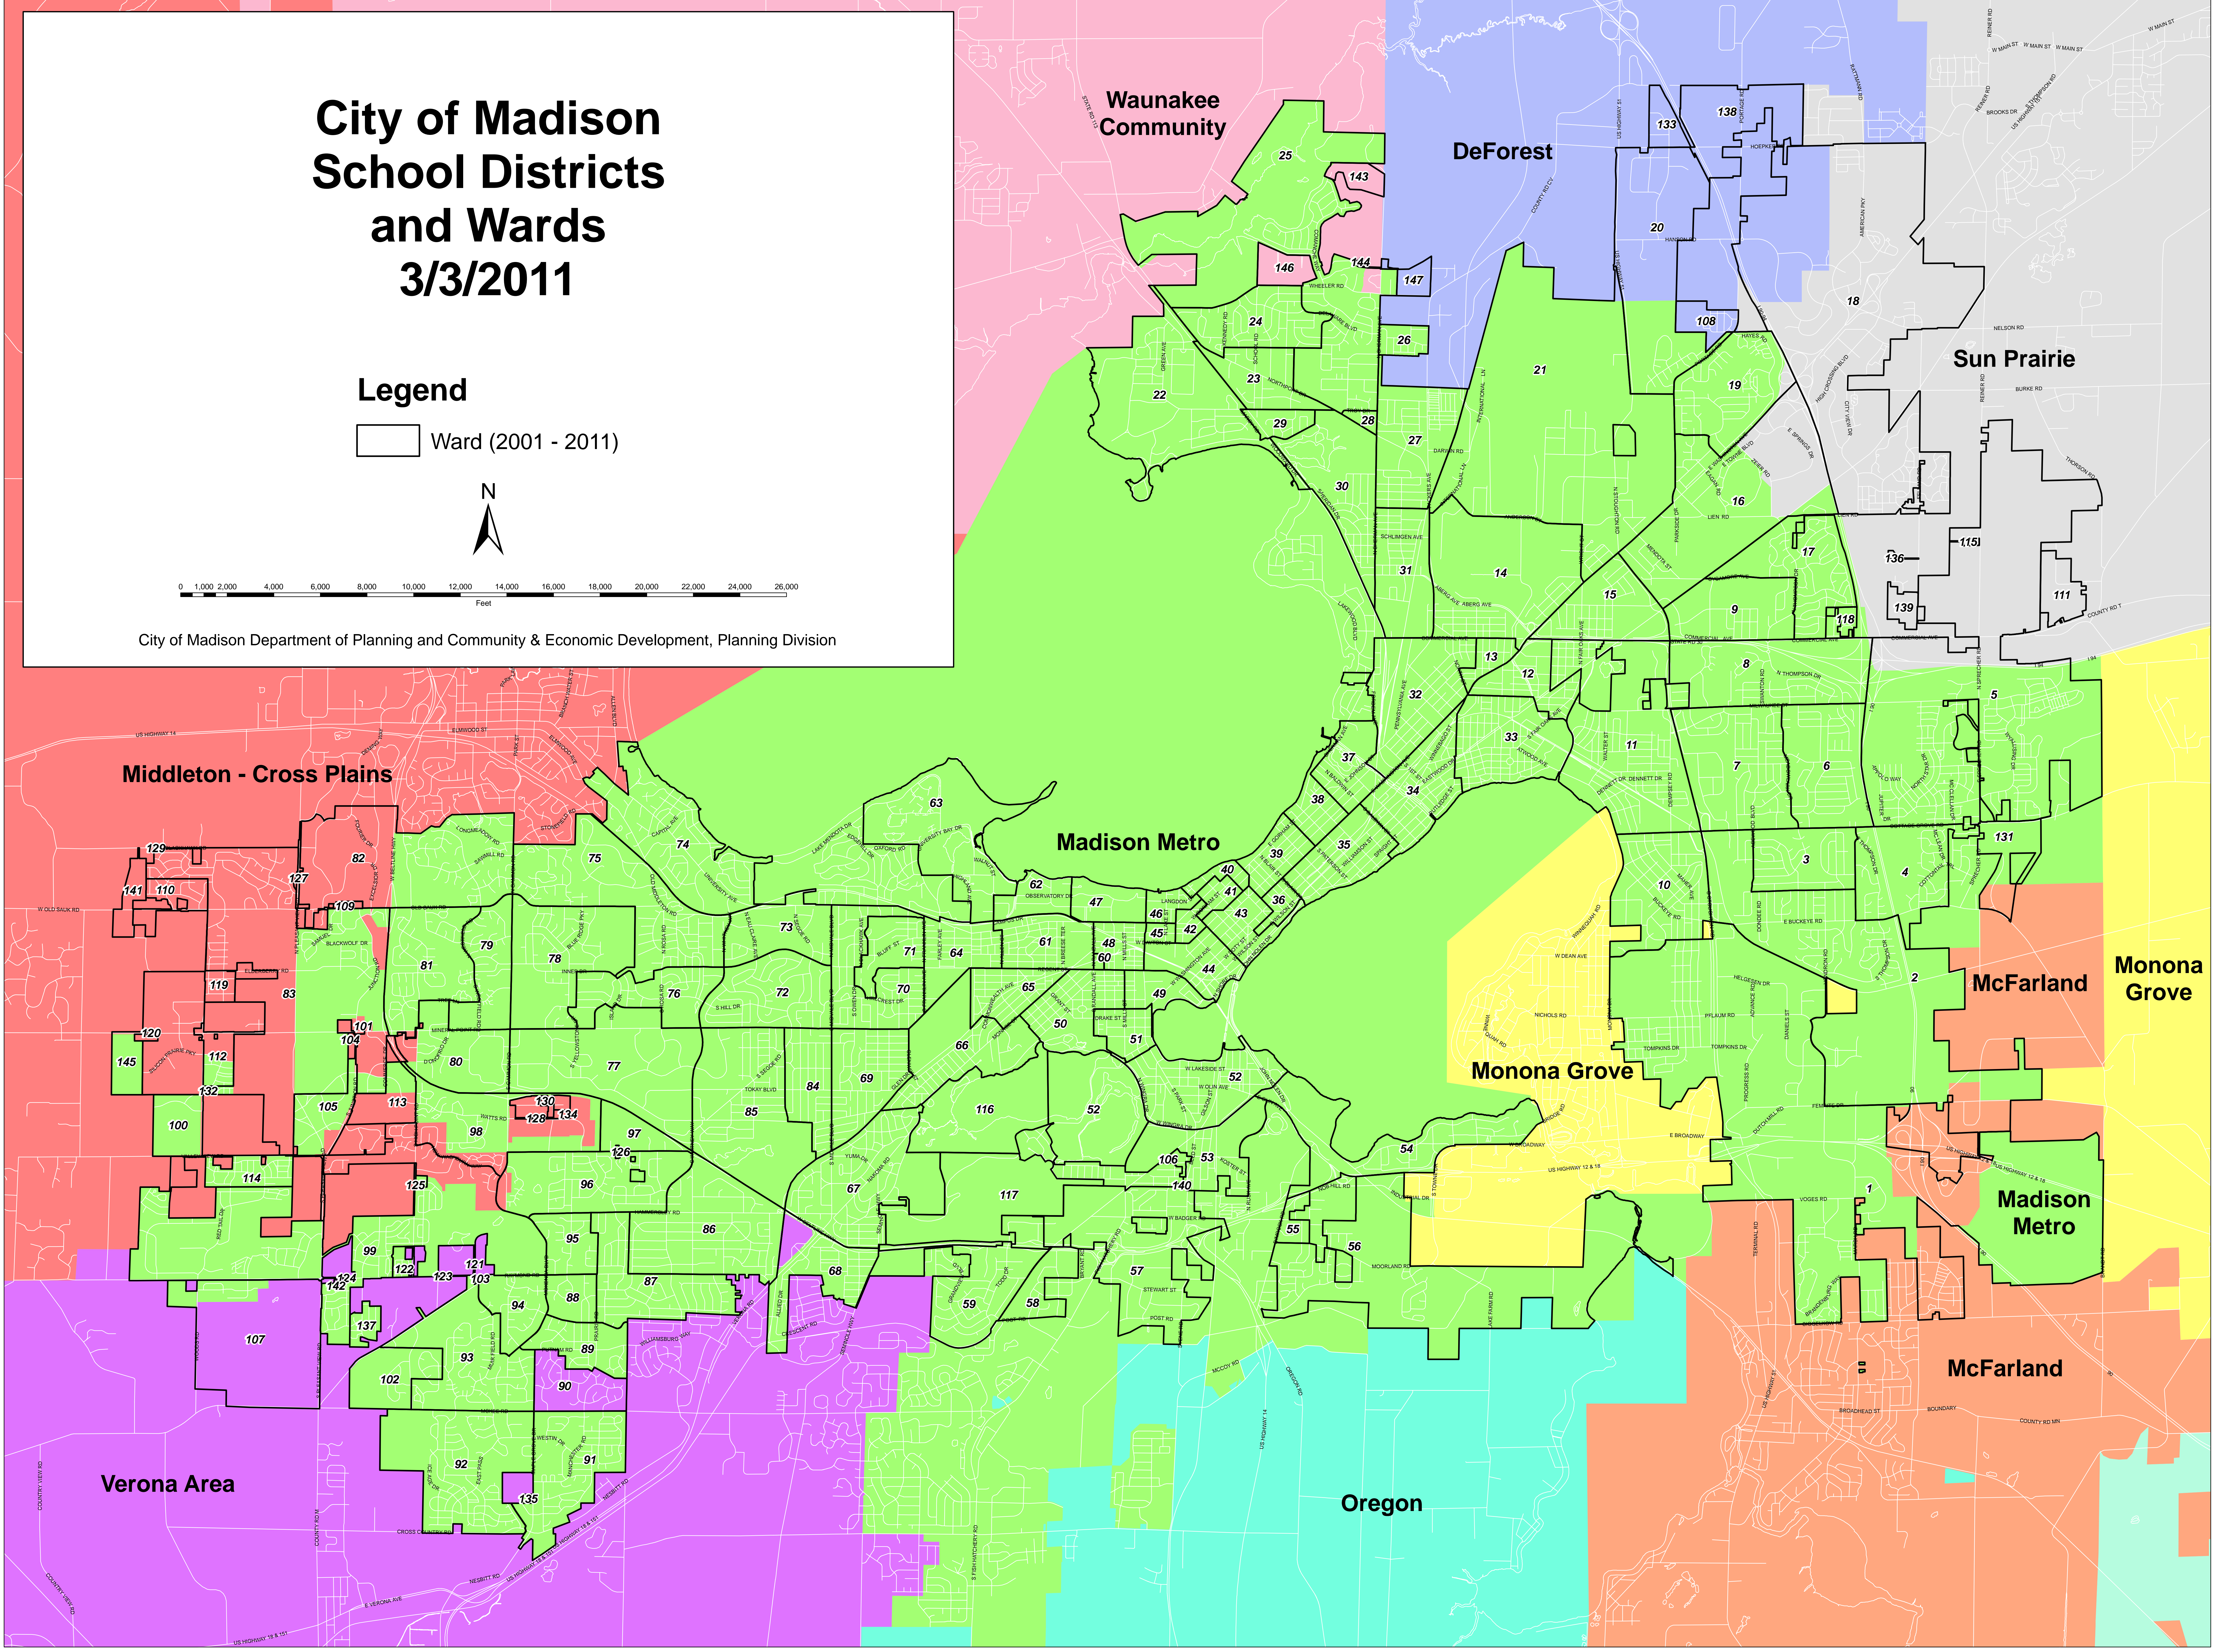

Currents Wards, Aldermanic Districts and Boundary Agreements 3/3/2011

Legend

- Aldermanic District (2001 - 2011)
- Ward (2001 - 2011)

City of Madison Department of Planning and Community and Economic Development, Planning Division

City of Madison School Districts and Wards 3/3/2011

Legend

Ward (2001 - 2011)

City of Madison Department of Planning and Community & Economic Development, Planning Division

City of Madison MMSD Attendance Areas, Aldermanic Districts and Wards 3/3/2011

Legend

-  Aldermanic District (2001 - 2011)
-  Ward (2001 - 2011)
-  MMSD Attendance Area Boundary

City of Madison Department of Planning and Community & Economic Development, Planning Division

City of Madison
Census 2010
Tiger Blocks