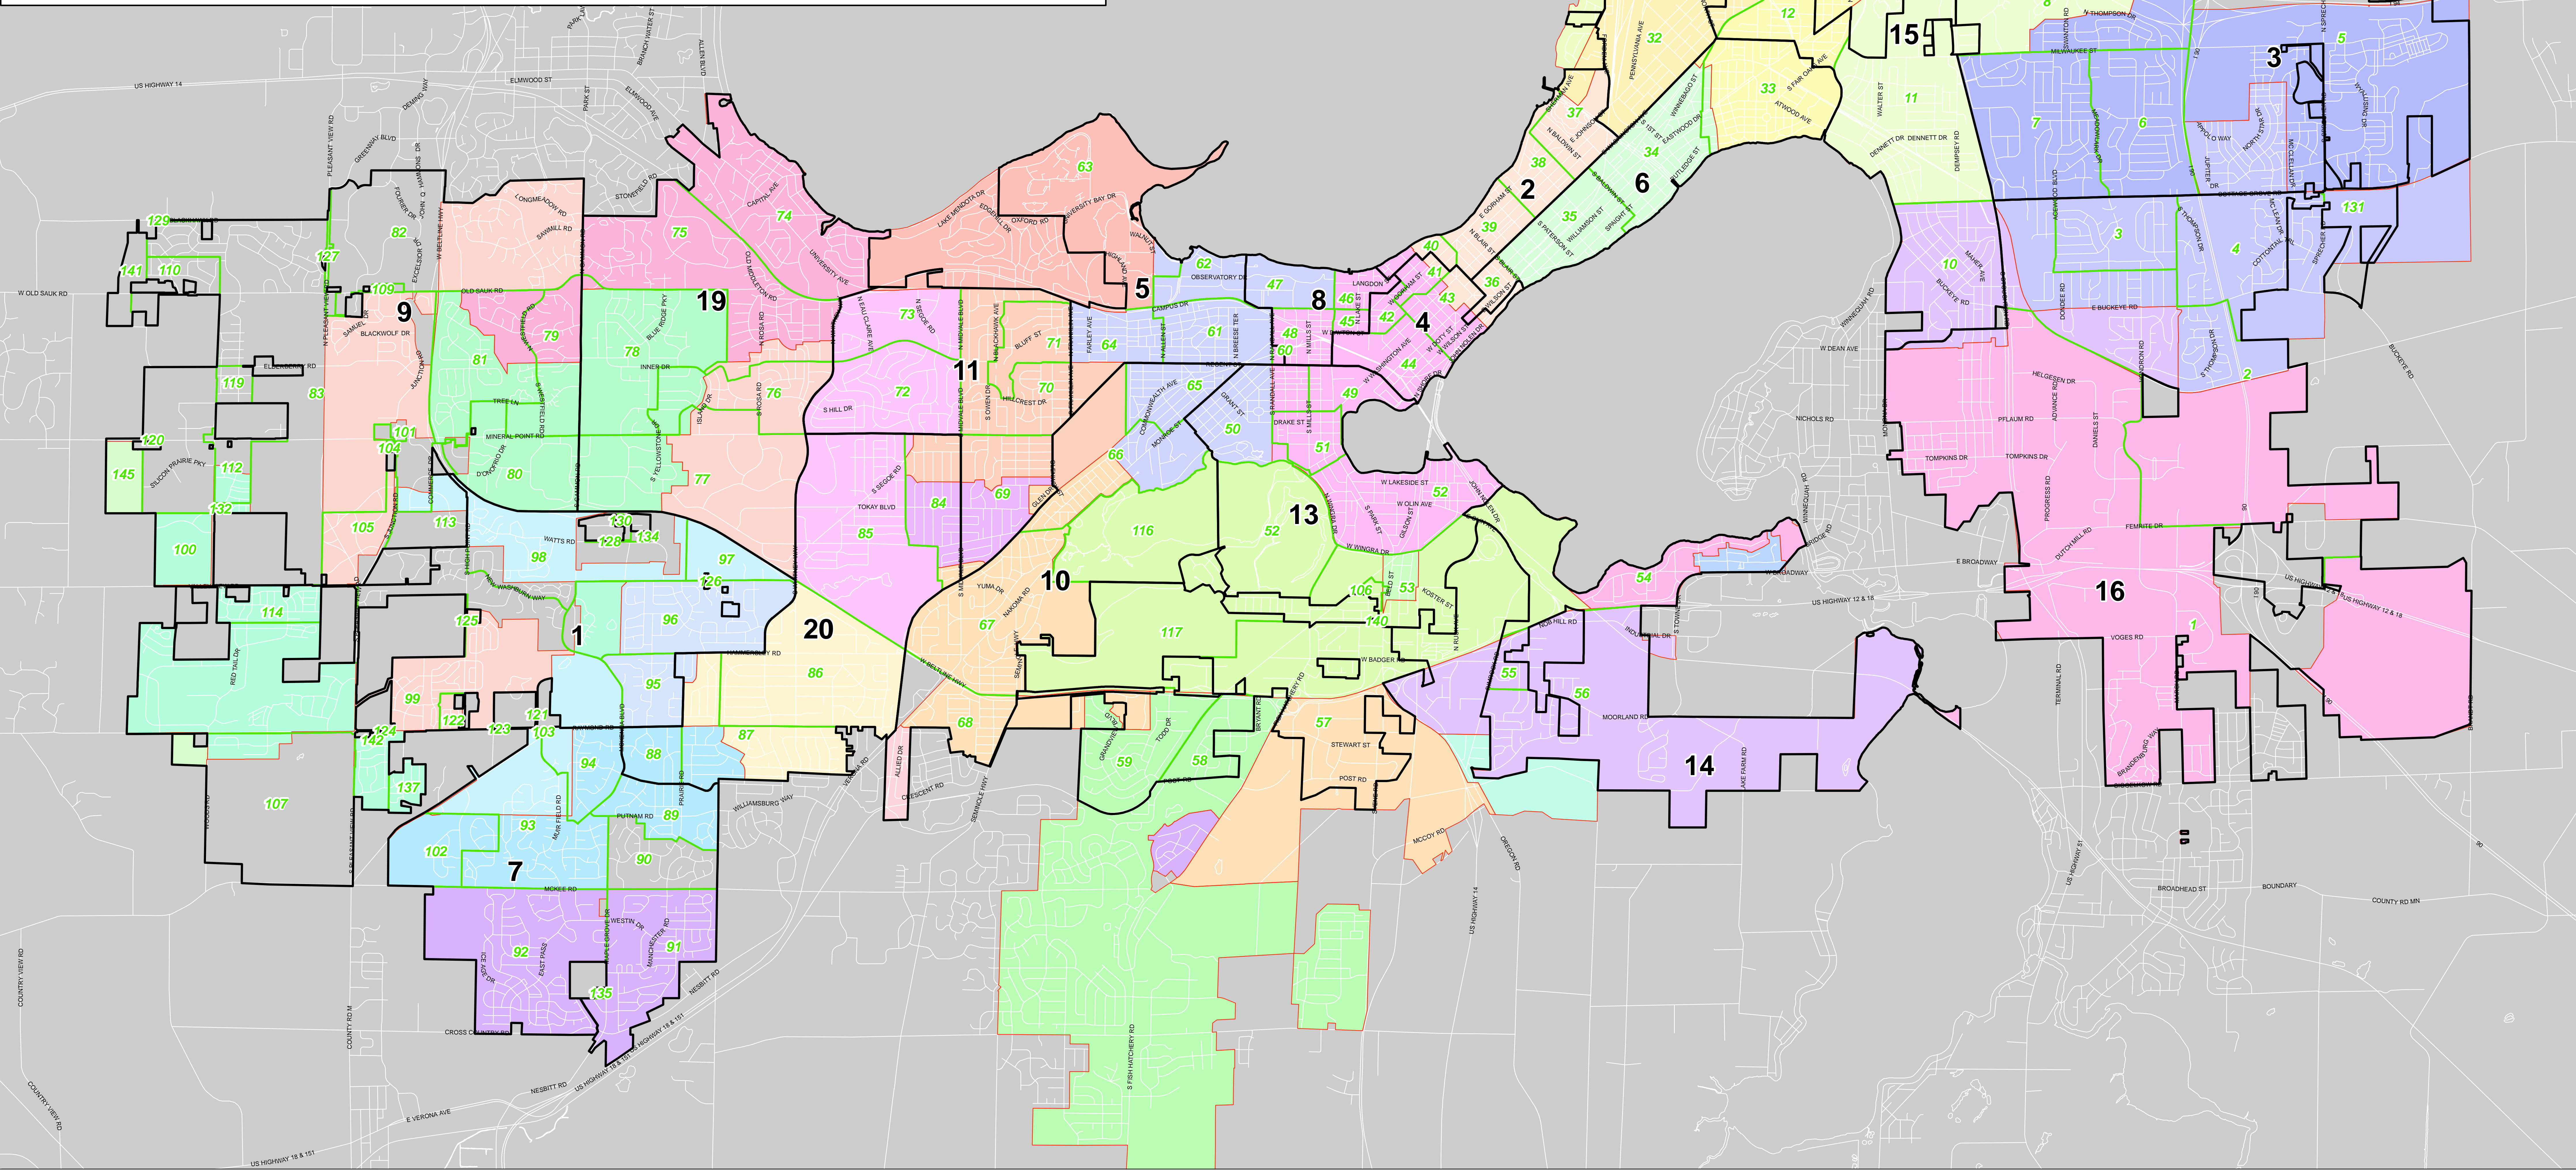

Currents Wards, Aldermanic Districts and Boundary Agreements 3/3/2011

Legend

- Aldermanic District (2001 - 2011)
- Ward (2001 - 2011)

City of Madison Department of Planning and Community and Economic Development, Planning Division

City of Madison School Districts and Wards 3/3/2011

Legend

Ward (2001 - 2011)

City of Madison Department of Planning and Community & Economic Development, Planning Division

City of Madison MMSD Attendance Areas, Aldermanic Districts and Wards 3/3/2011

Legend

-  Aldermanic District (2001 - 2011)
-  Ward (2001 - 2011)
-  MMSD Attendance Area Boundary

City of Madison Department of Planning and Community & Economic Development, Planning Division

City of Madison
Census 2010
Tiger Blocks