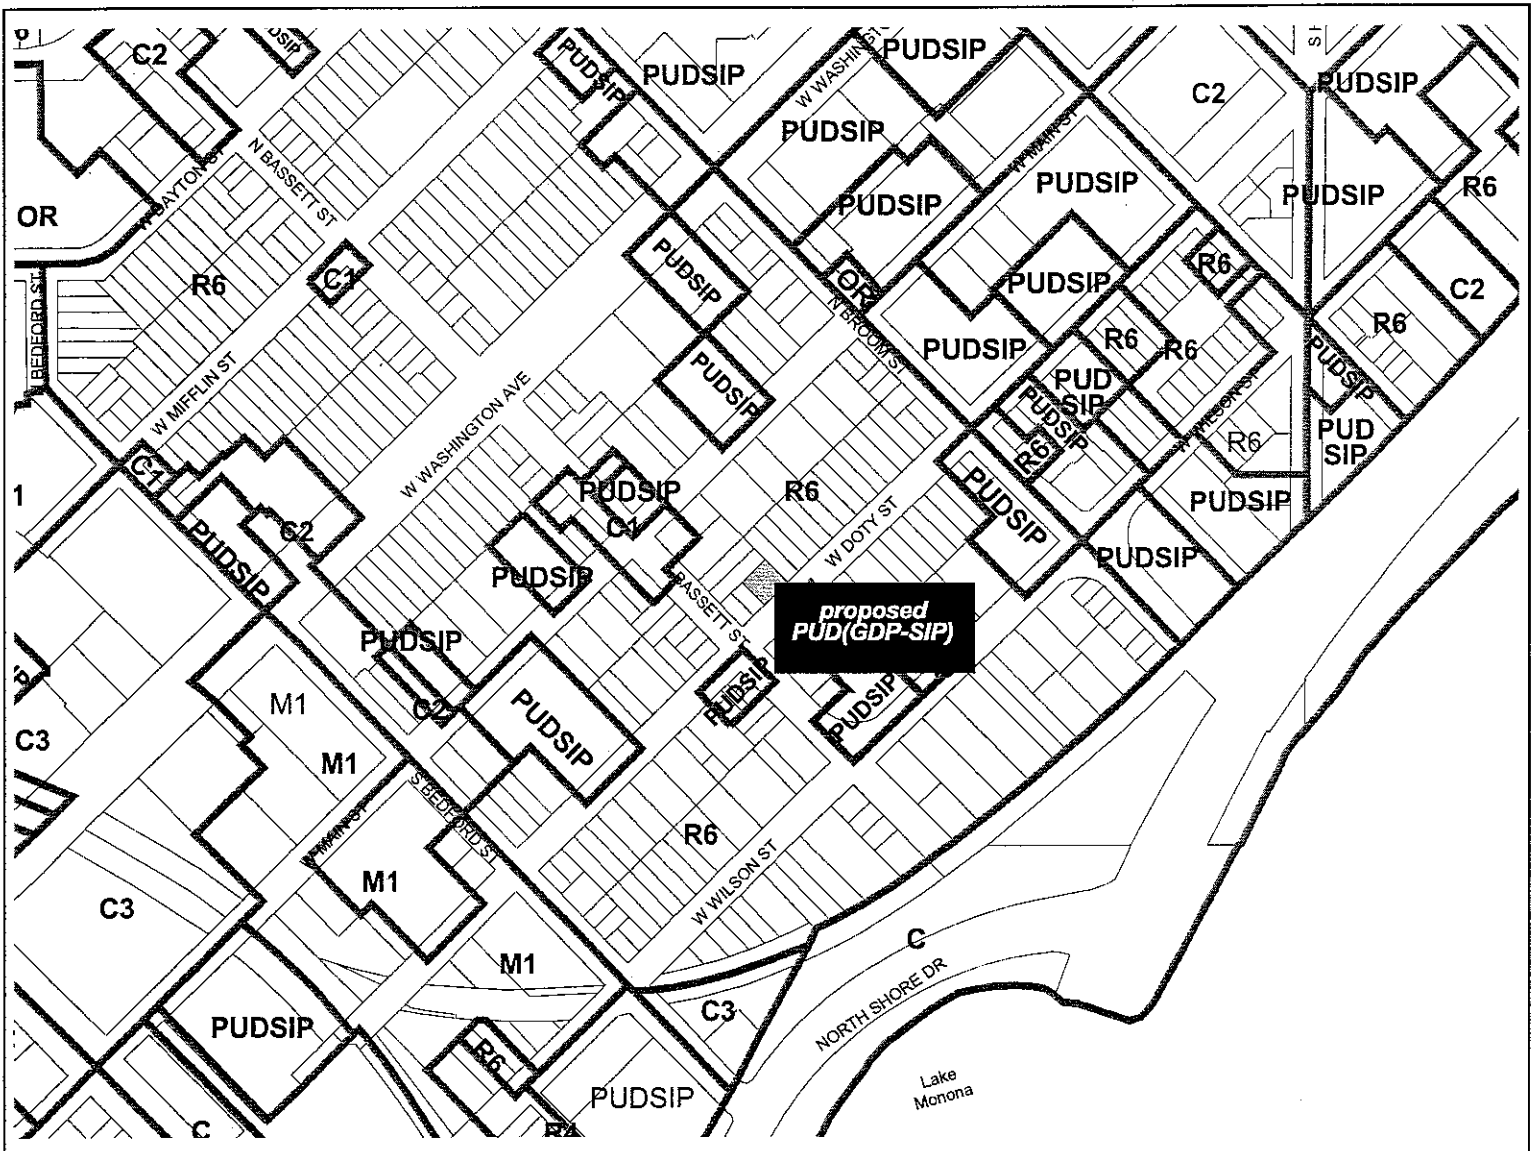

For Questions contact: Pete Olson at: 267-1150 or polson@cityofmadison.com or City Planning at 266-4635