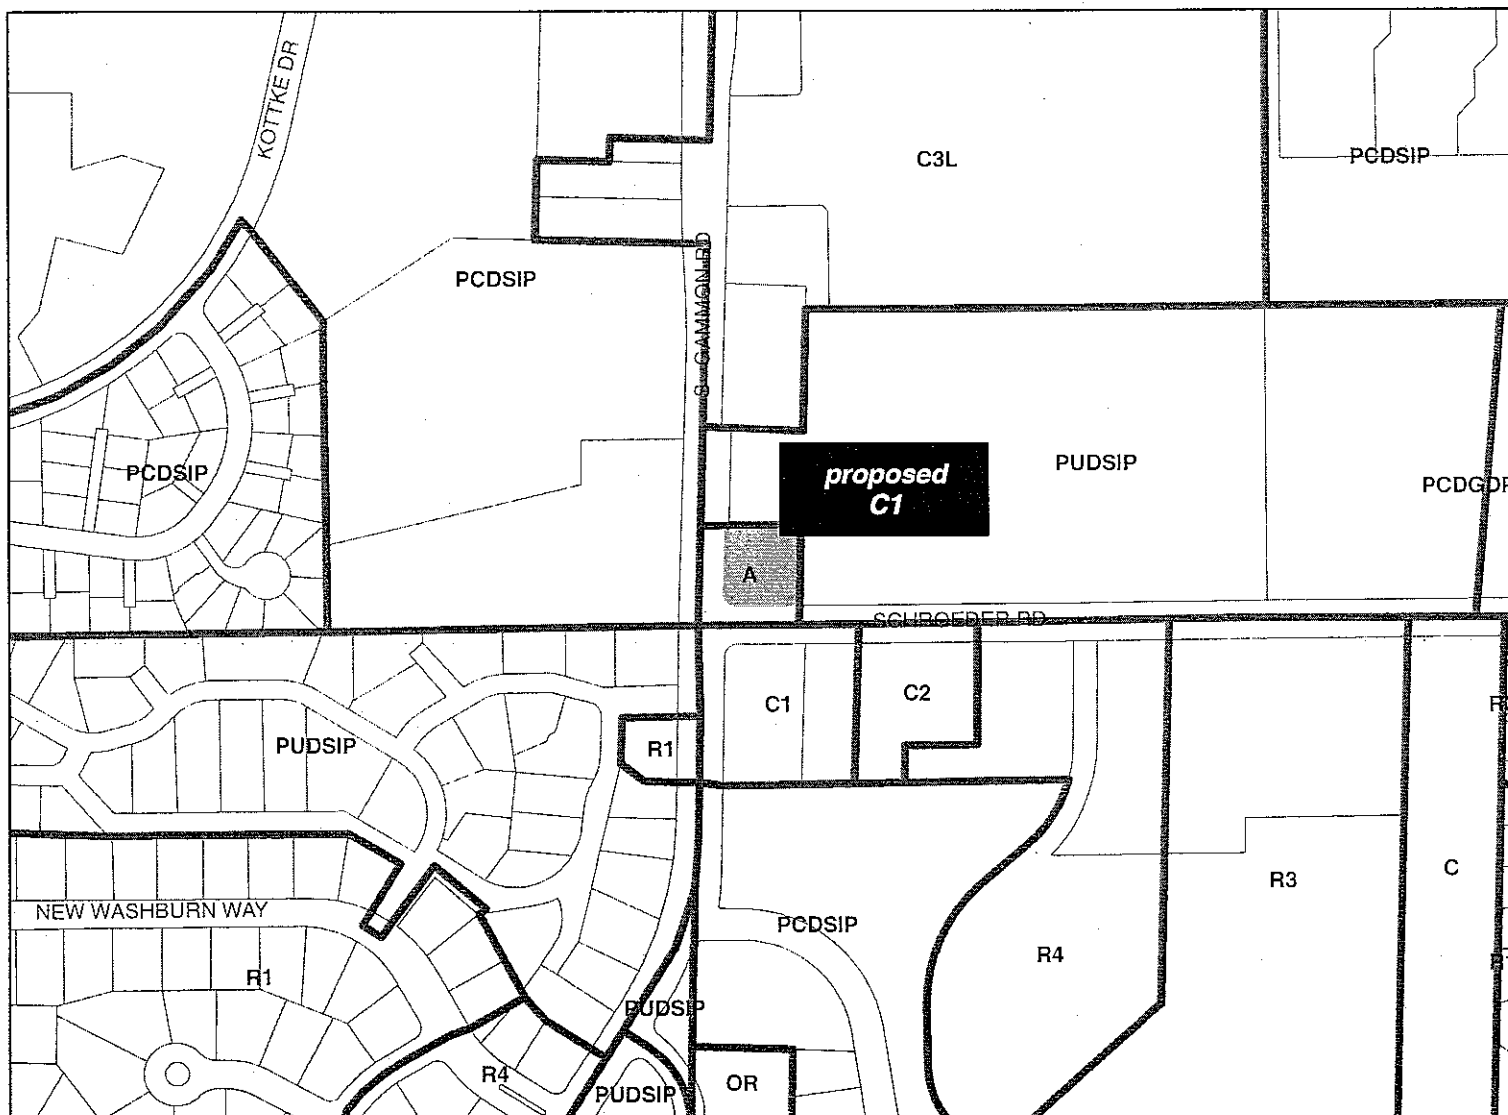

For Questions Contact: Kevin Firchow at: 267-1150 or kfirchow@cityofmadison.com or City Planning at 266-4635