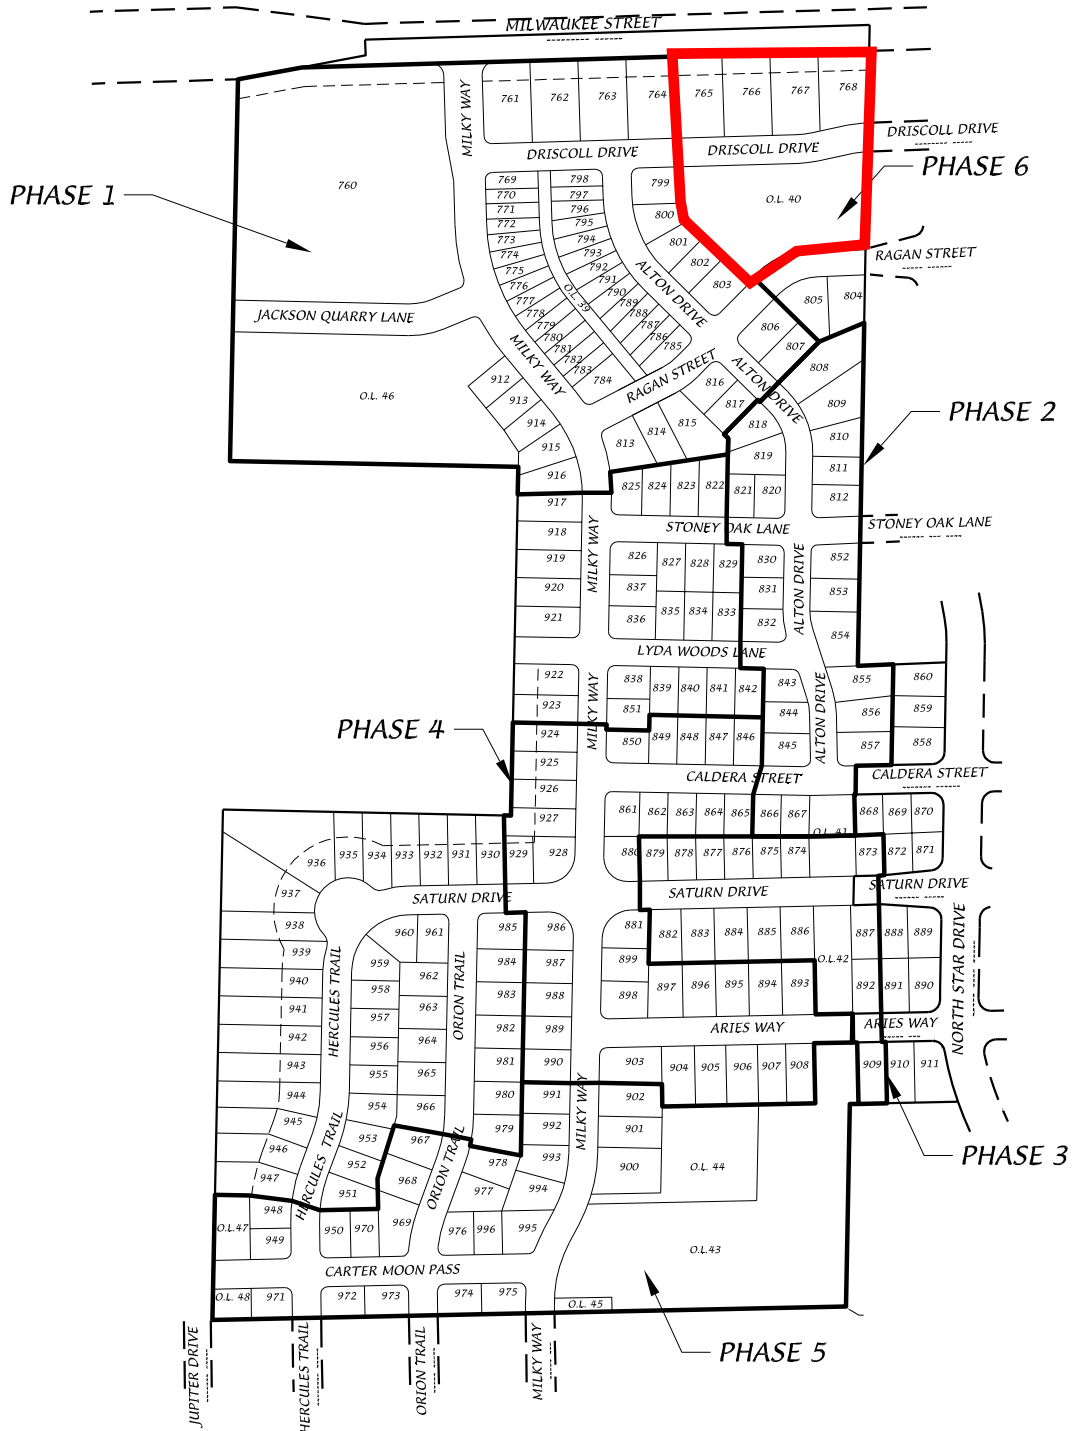

GRANDVIEW COMMONS NORTH PHASE 6 AND NORTHEAST ADDITION TO GRANDVIEW COMMONS PHASE 1

Grandview Commons North Addition- Phase Map

D'ONOFRIO KOTTKE AND ASSOCIATES, INC.

7530 Westward Way, Madison, WI 53717

Phone: 608.833.7530 • Fax: 608.833.1089

YOUR NATURAL RESOURCE FOR LAND DEVELOPMENT

Scale 1" = 400'

DATE: 11-27-17

REV.:

F.N.: 12-07-105

DRAWN BY: JMS

U:/USER/1207105/DRAWINGS/Phase Map.DWG