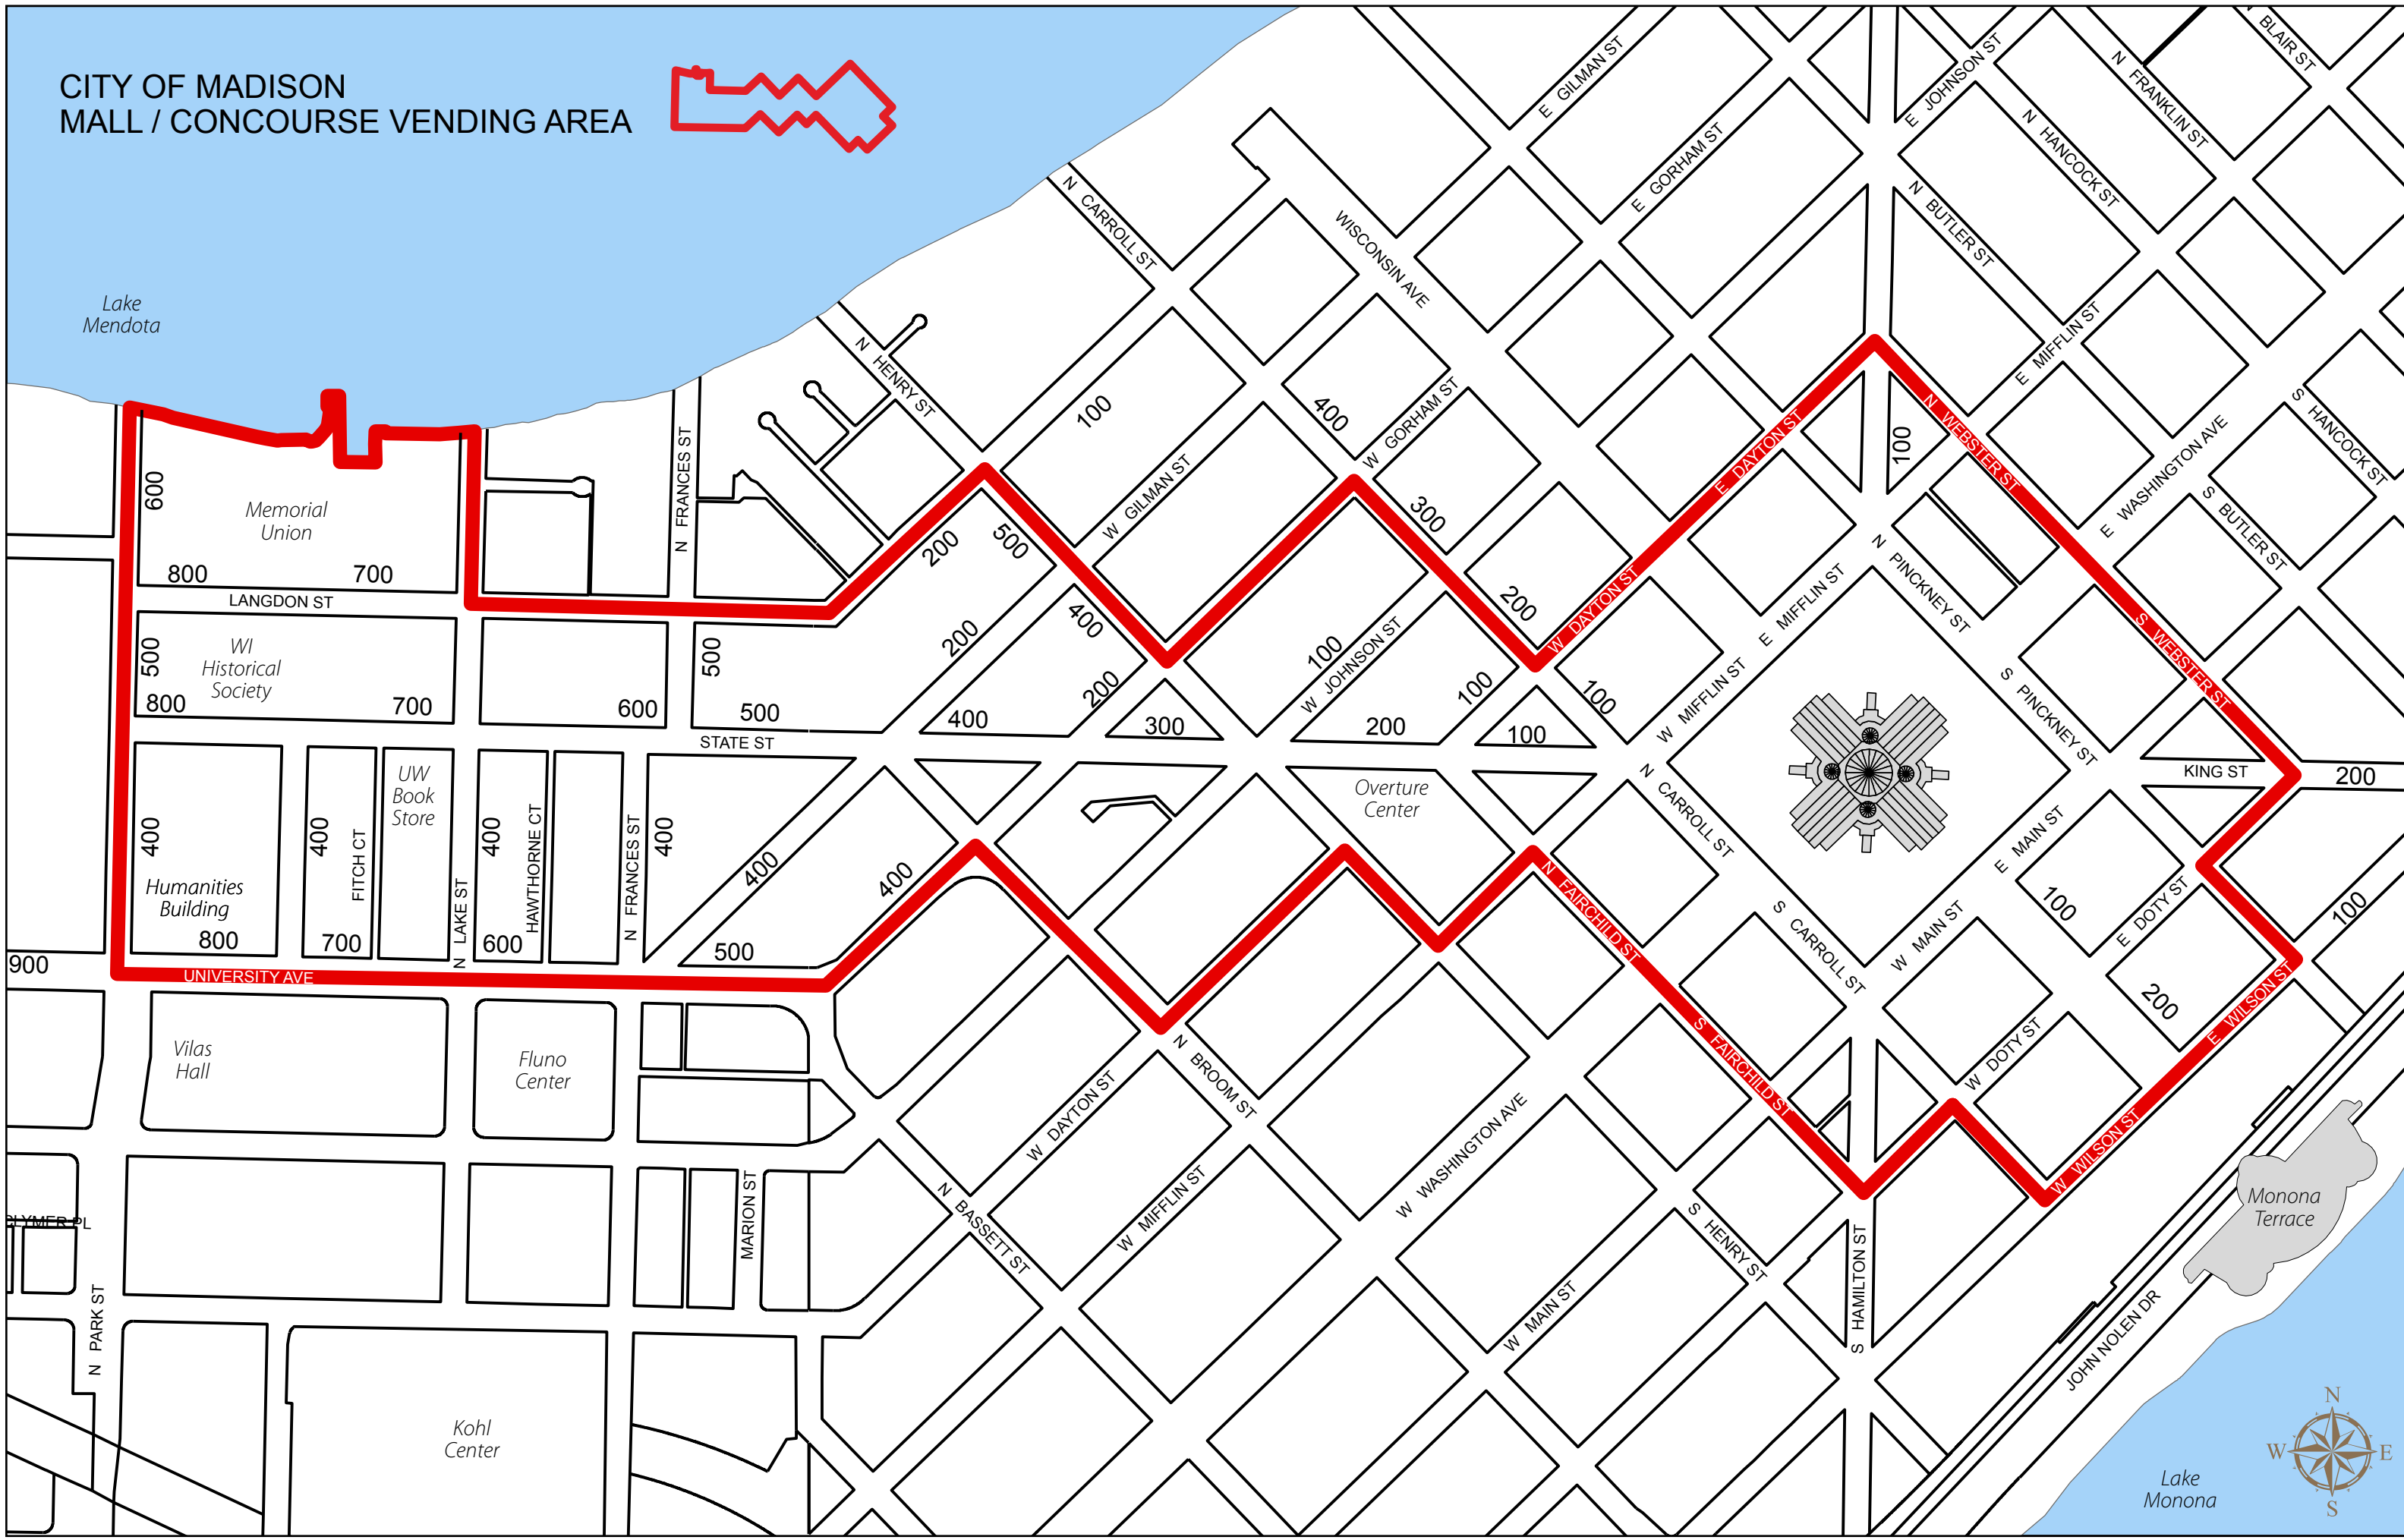

CITY OF MADISON MALL / CONCOURSE VENDING AREA

Lake Mendota

Memorial Union

WI Historical Society

Humanities Building

FITCH CT

UW Book Store

Fluno Center

Overture Center

Monona Terrace

Kohl Center

Lake Monona