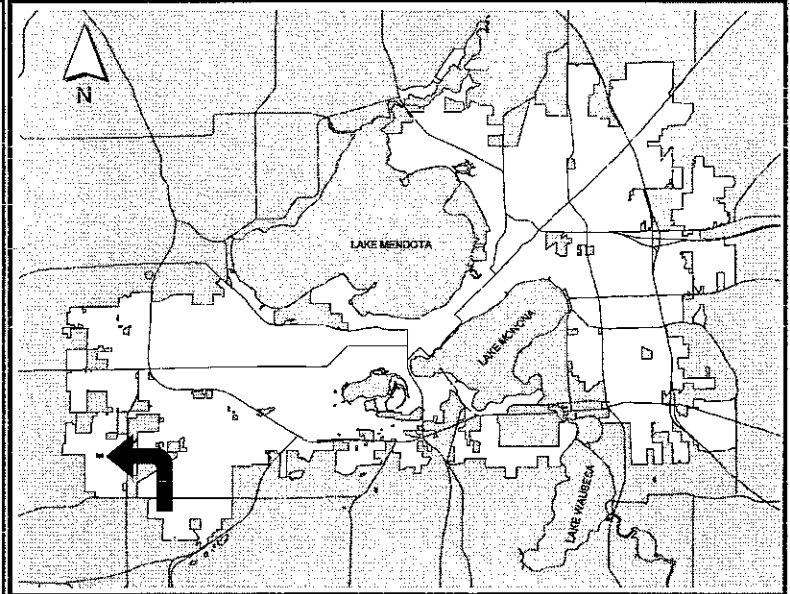

CITY OF MADISON

Proposed Rezoning

Location: 9201 Mid Town Road
Applicant: Tim P McKenzie/
J Randy Bruce - Knothe & Bruce Architects
From R5 District(s)
To PUD (GDP-SIP) District(s)
Existing Use: Vacant Lands
Proposed Use: 156 Apartment Units w/Clubhouse
and 20 Condominium Units
File No. _____
Public Hearing Dates:
Plan Commission 24 July 2006
Common Council 01 August 2006