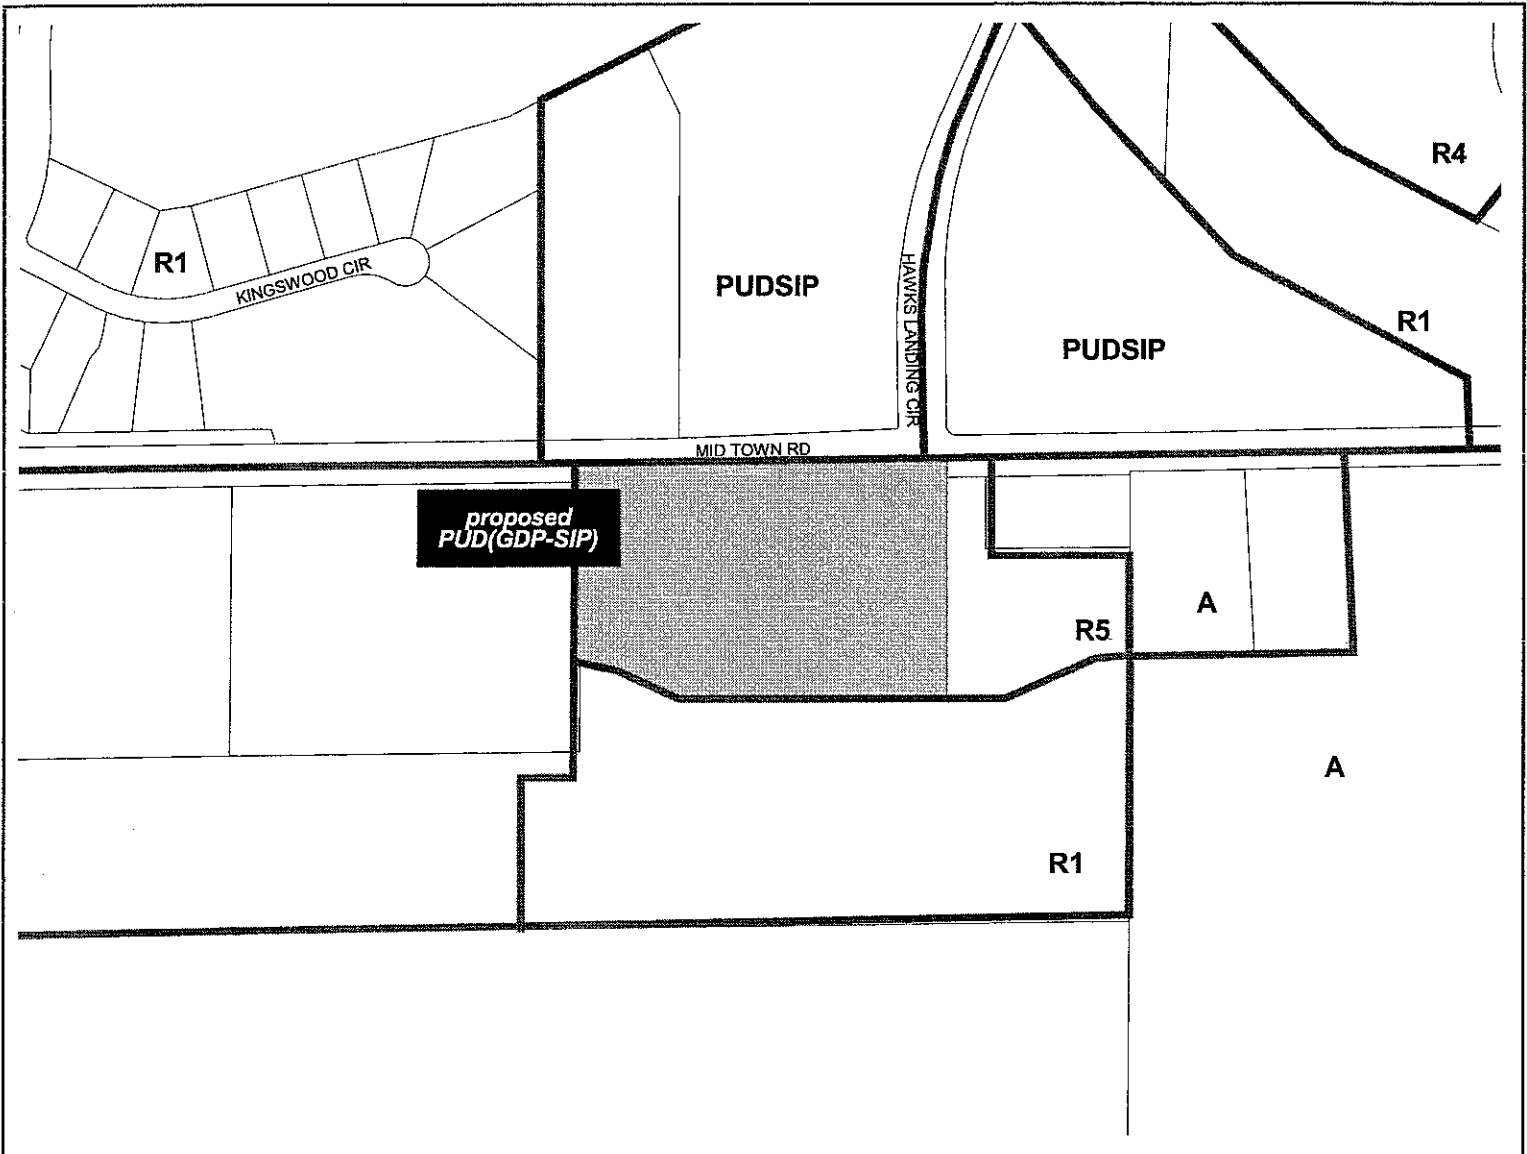

For Questions contact: Tim Parks at: 261-9632 or tparks@cityofmadison.com or City Planning at 266-4635