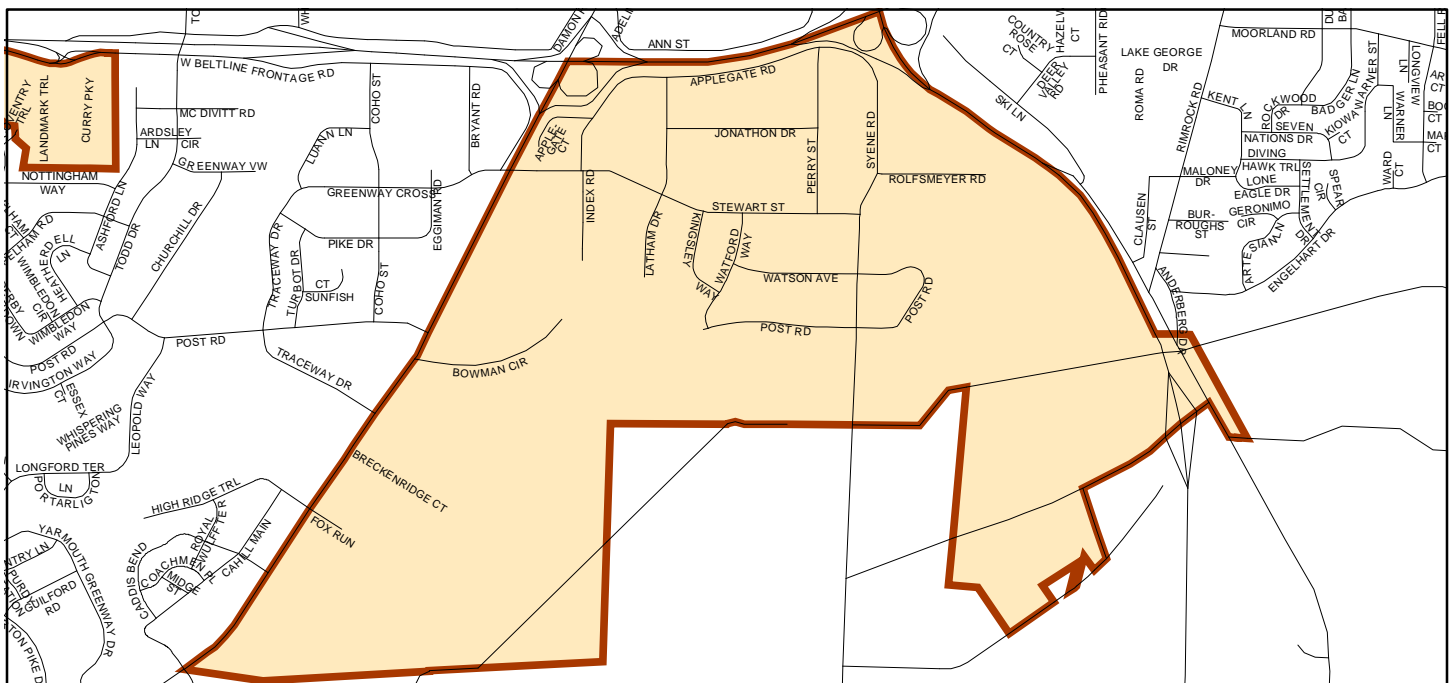

# Thoreau Elementary

3870 Nakoma Road  
Madison, WI 53711  
(608) 204-6940

The Madison School District assumes no legal liability for the accuracy, completeness, or usefulness of any of the information contained on this map.

 Adult School Crossing  
Guard location in review