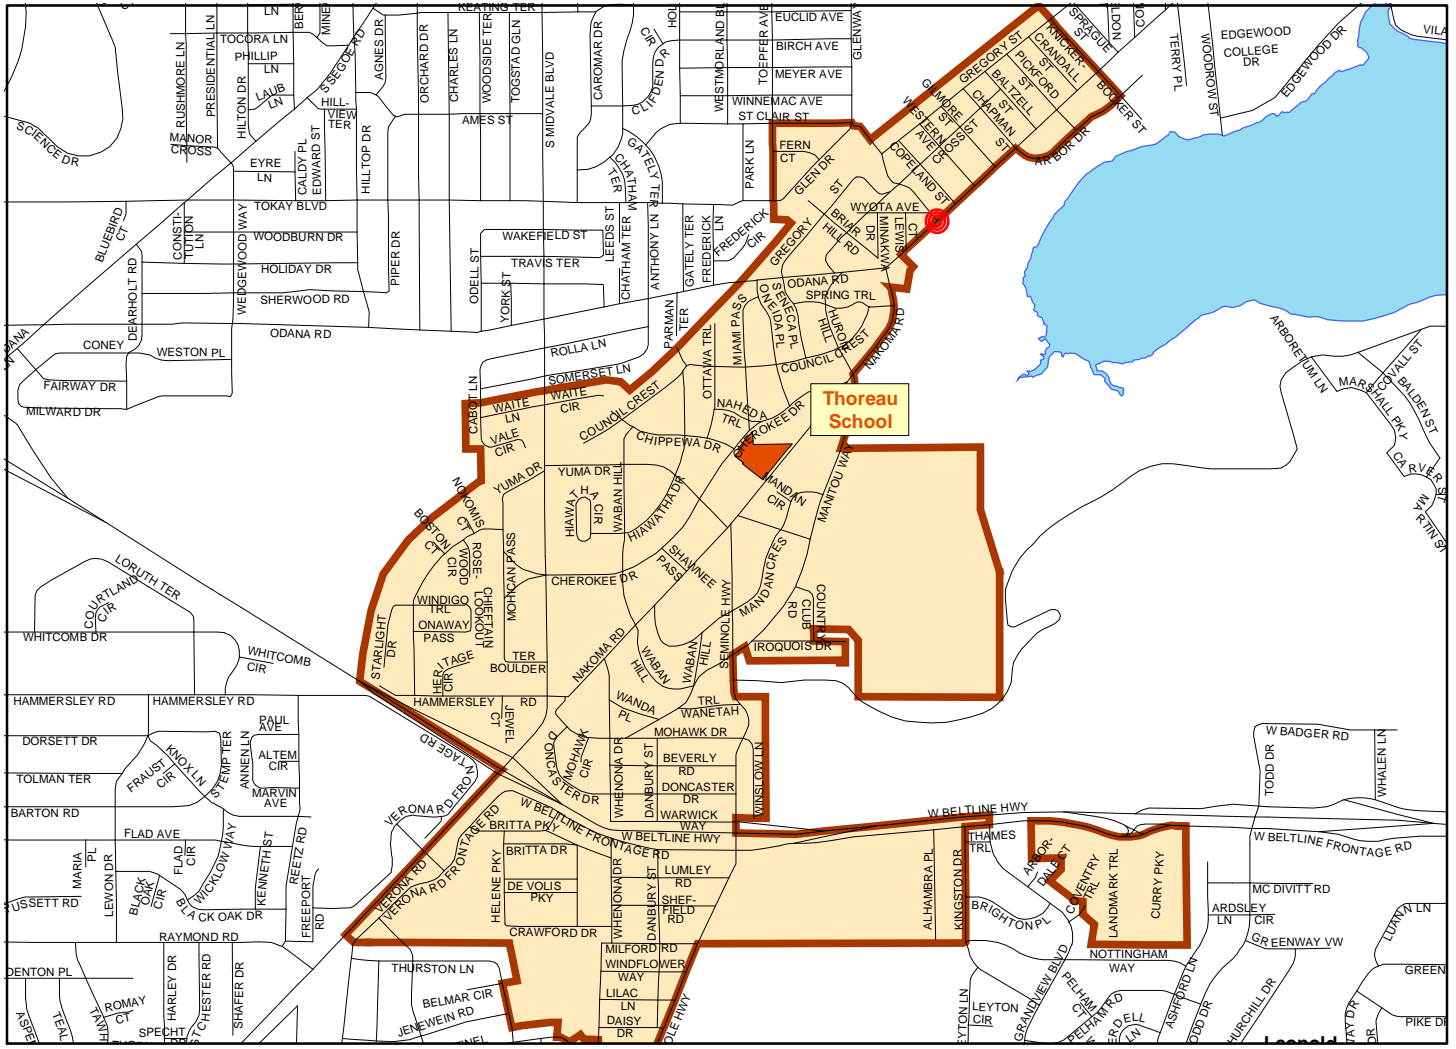

# Thoreau Elementary

3870 Nakoma Road  
Madison, WI 53711  
(608) 204-6940

The Madison School District assumes no legal liability for the accuracy, completeness, or usefulness of any of the information contained on this map.

 Adult School Crossing  
Guard location in review