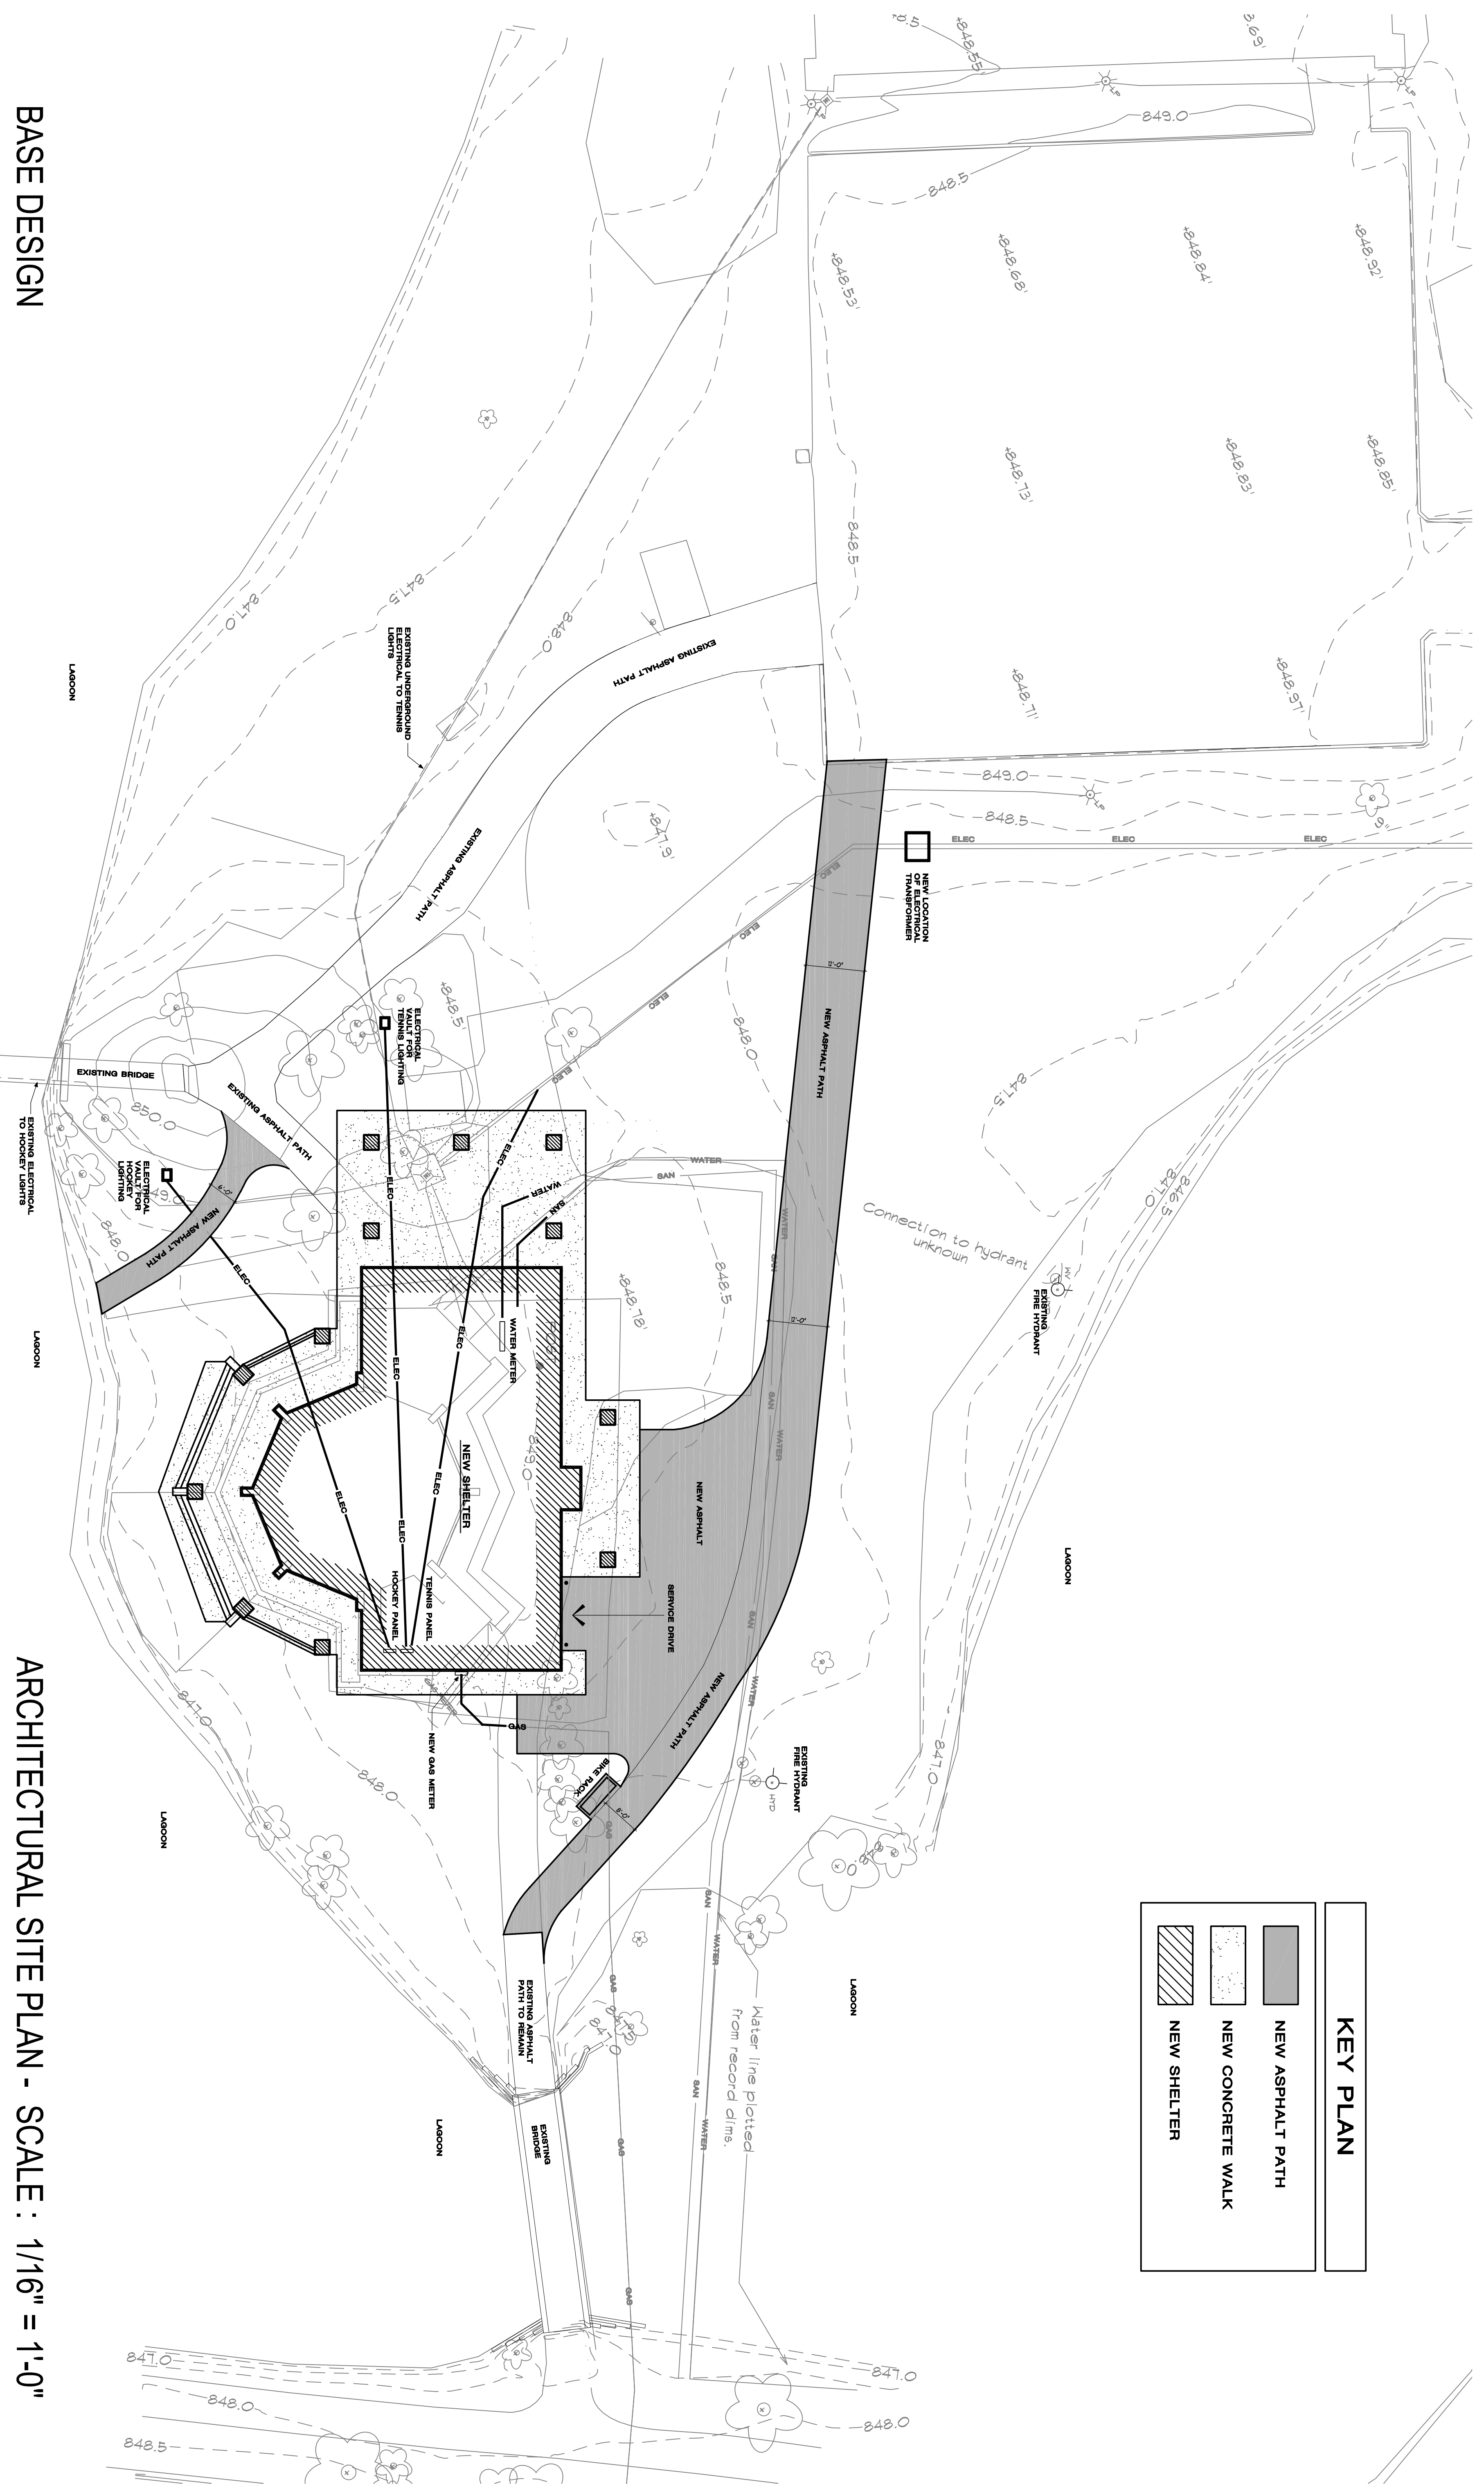

# TENNEY PARK SHELTER

MADISON, WISCONSIN

BASE DESIGN

ARCHITECTURAL SITE PLAN - SCALE : 1/16" = 1'-0"