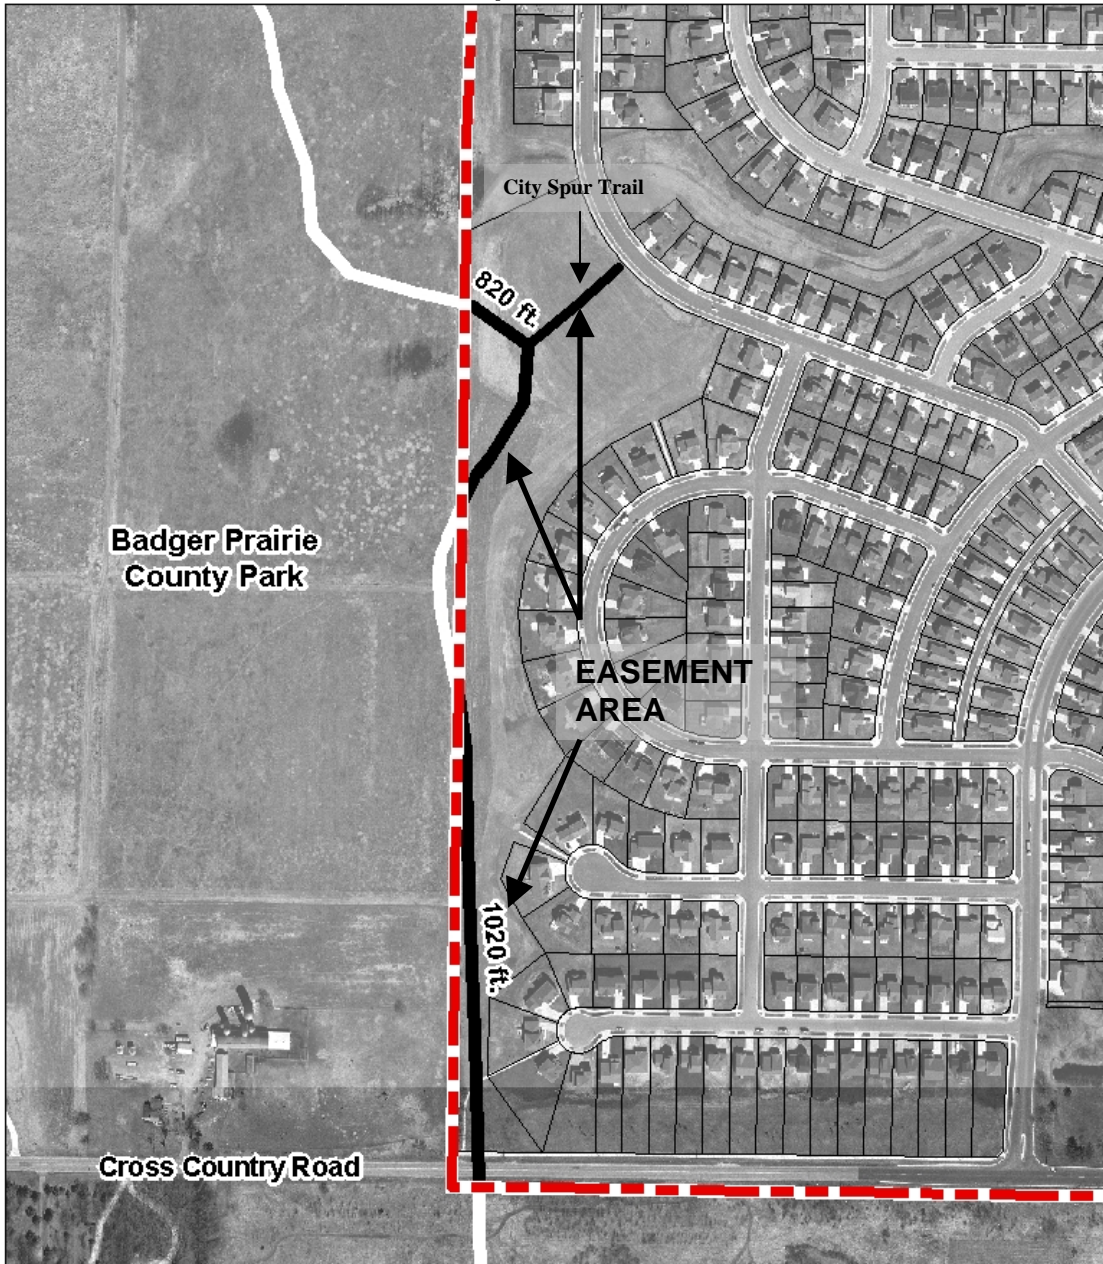

EXHIBIT A

Legend

- Dane County Park Boundary
- Bike Route on City Land
- Bike Route on County Land
- Parcel Boundaries

S:\LWRD\Parks\Mapping\Trails\Land\VA JA Bike Ped Trail\VA JA - Staked Bike Route.mxd