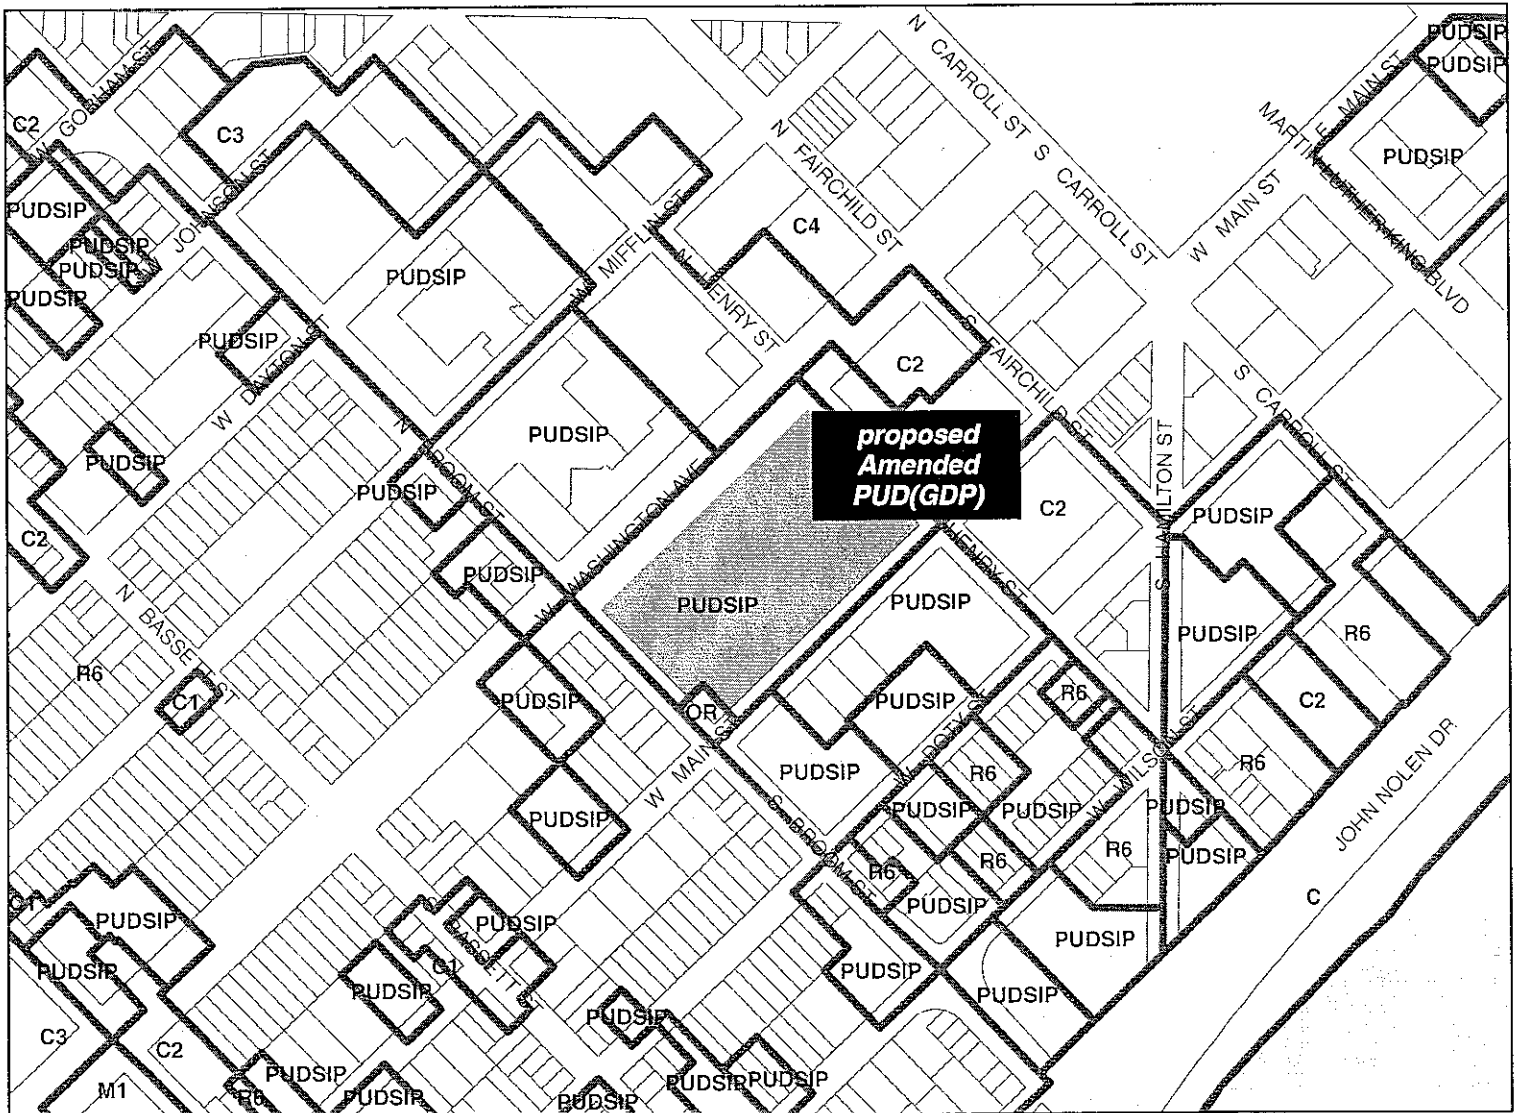

For Questions Contact: Tim Parks at: 261-9632 or tparks@cityofmadison.com or City Planning at 266-4635