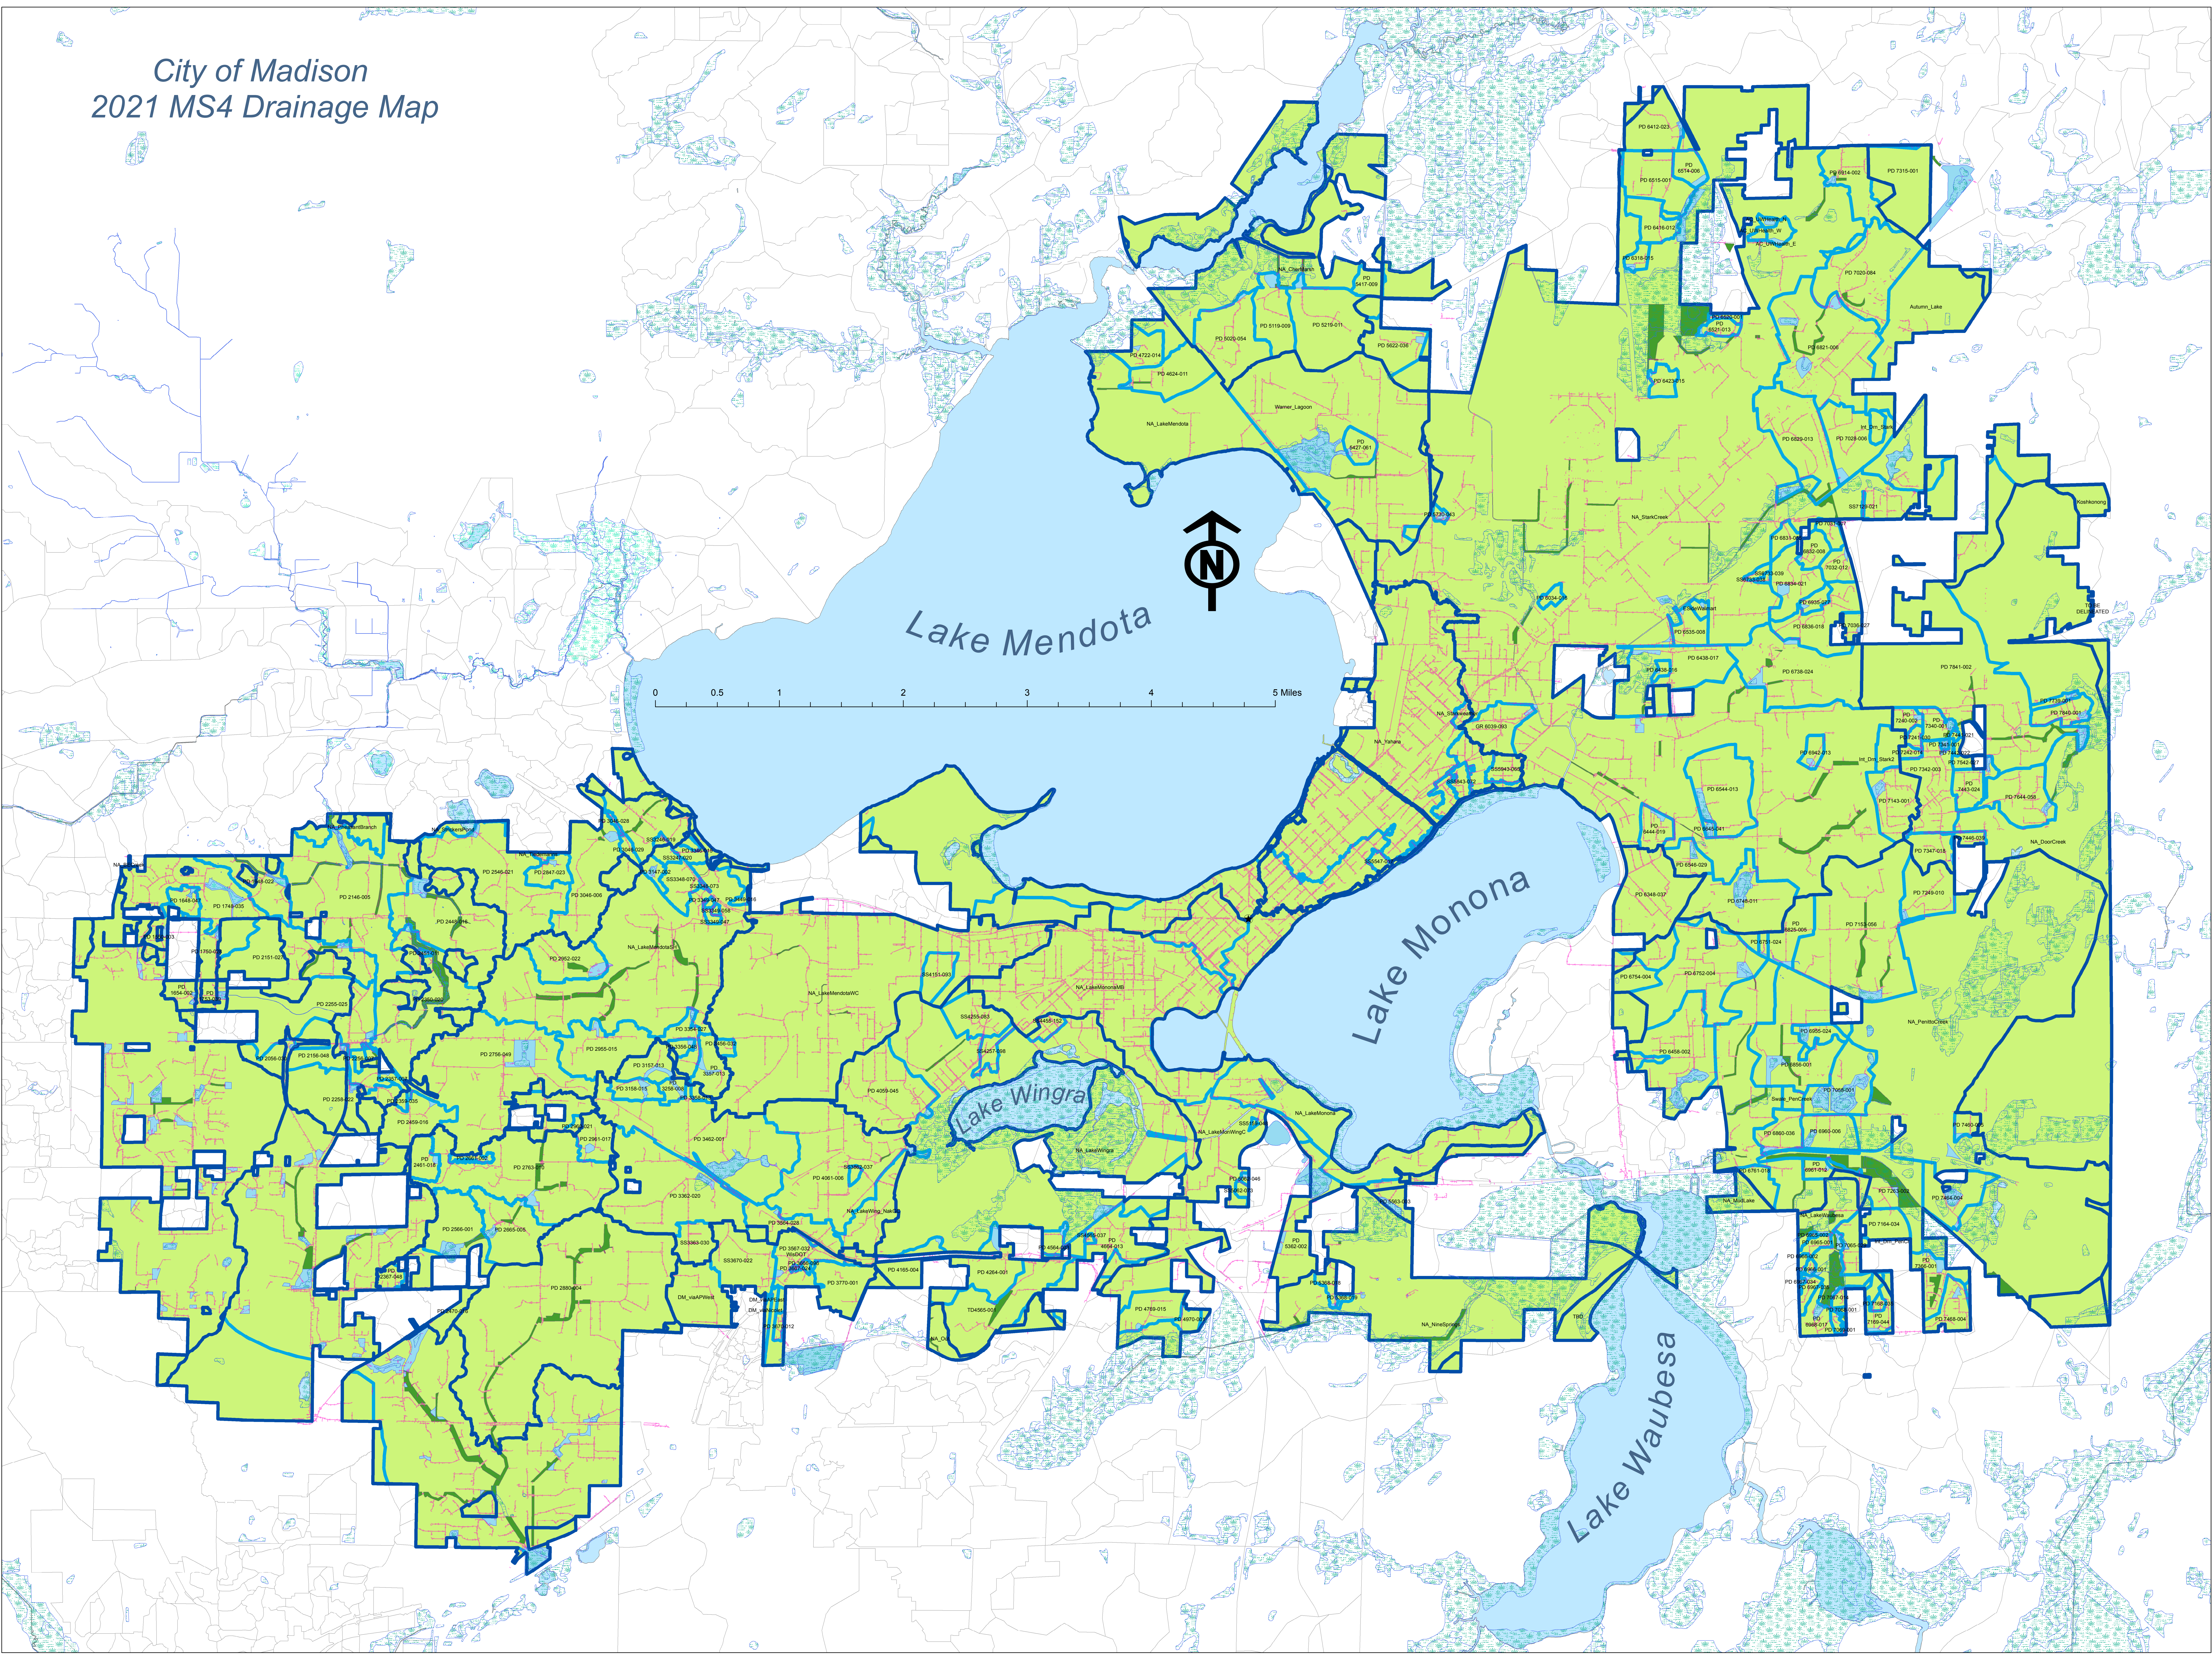

City of Madison
2021 MS4 Drainage Map

Lake Mendota

Lake Monona

Lake Wingra

Lake Waubesa

0 0.5 1 2 3 4 5 Miles