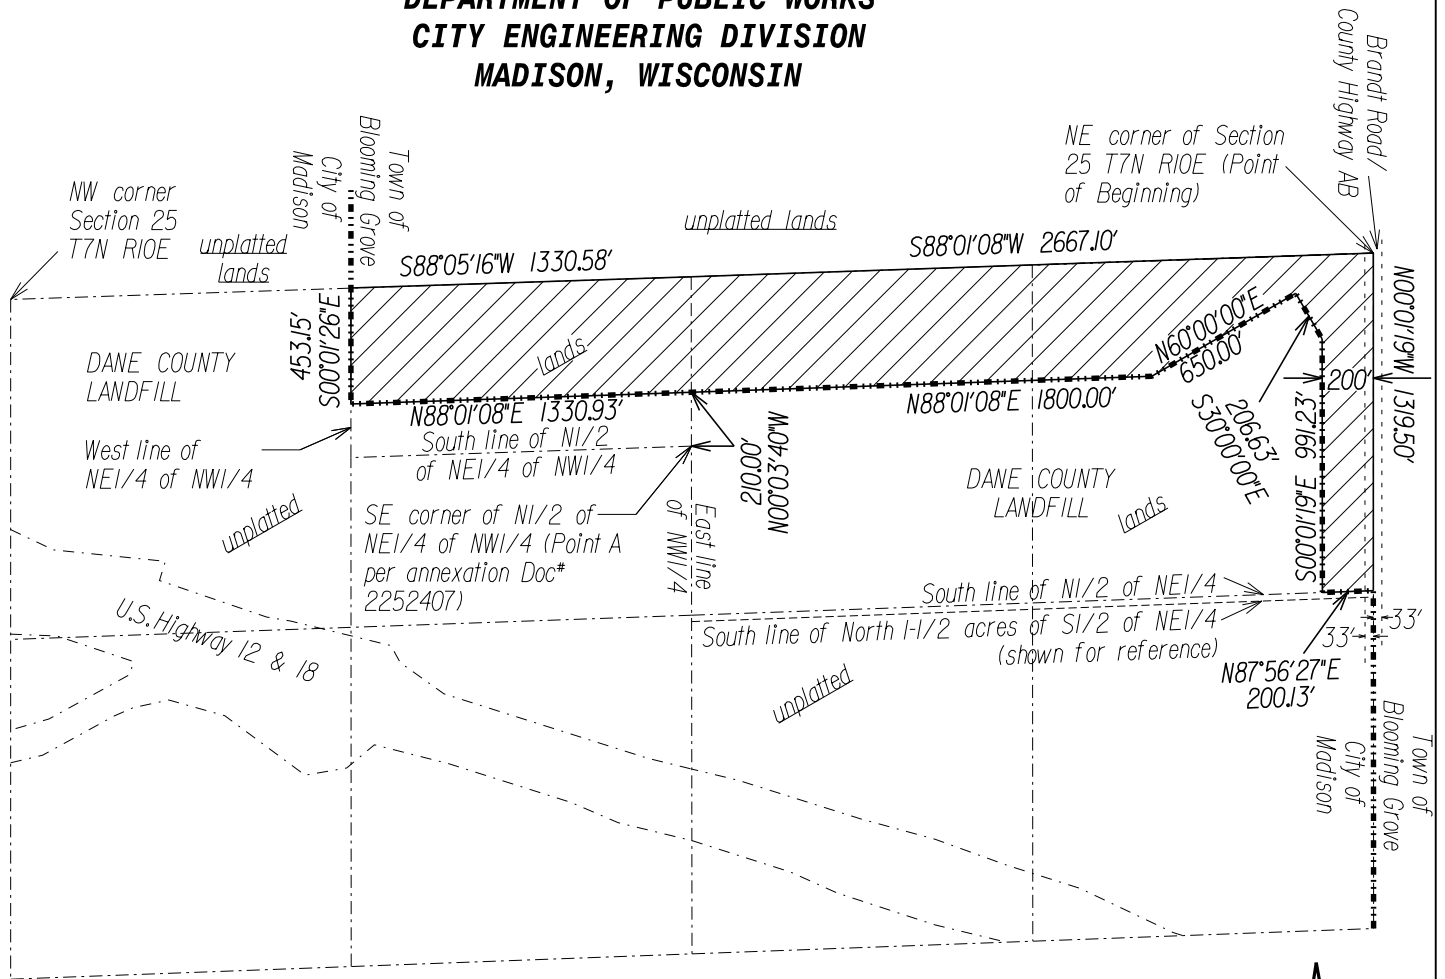

ANNEXATION TO THE CITY OF MADISON FROM THE TOWN OF BLOOMING GROVE "BILL KETTLE FIELD ANNEXATION"

ORDINANCE NO.:
I.D. NO.:
DATE ADOPTED:

DATE PUBLISHED:
ALD. DIST. ANNEXED TO: 16
AREA: +/-42.95 ACRES +/-0.06711 SQ. MI.

**DEPARTMENT OF PUBLIC WORKS
CITY ENGINEERING DIVISION
MADISON, WISCONSIN**

LANDS TO BE ANNEXED

SCALE: 1" = 750'

GRAPHIC SCALE (feet)

FILENAME:
M:\MAPS\PARKS\BILLKETTLE\ANNEXATION\BILLKETTLE_ANNEXMAP.DGN
ENGR. PROJ. NO.
DATE: 01/14/2013
REVISED: