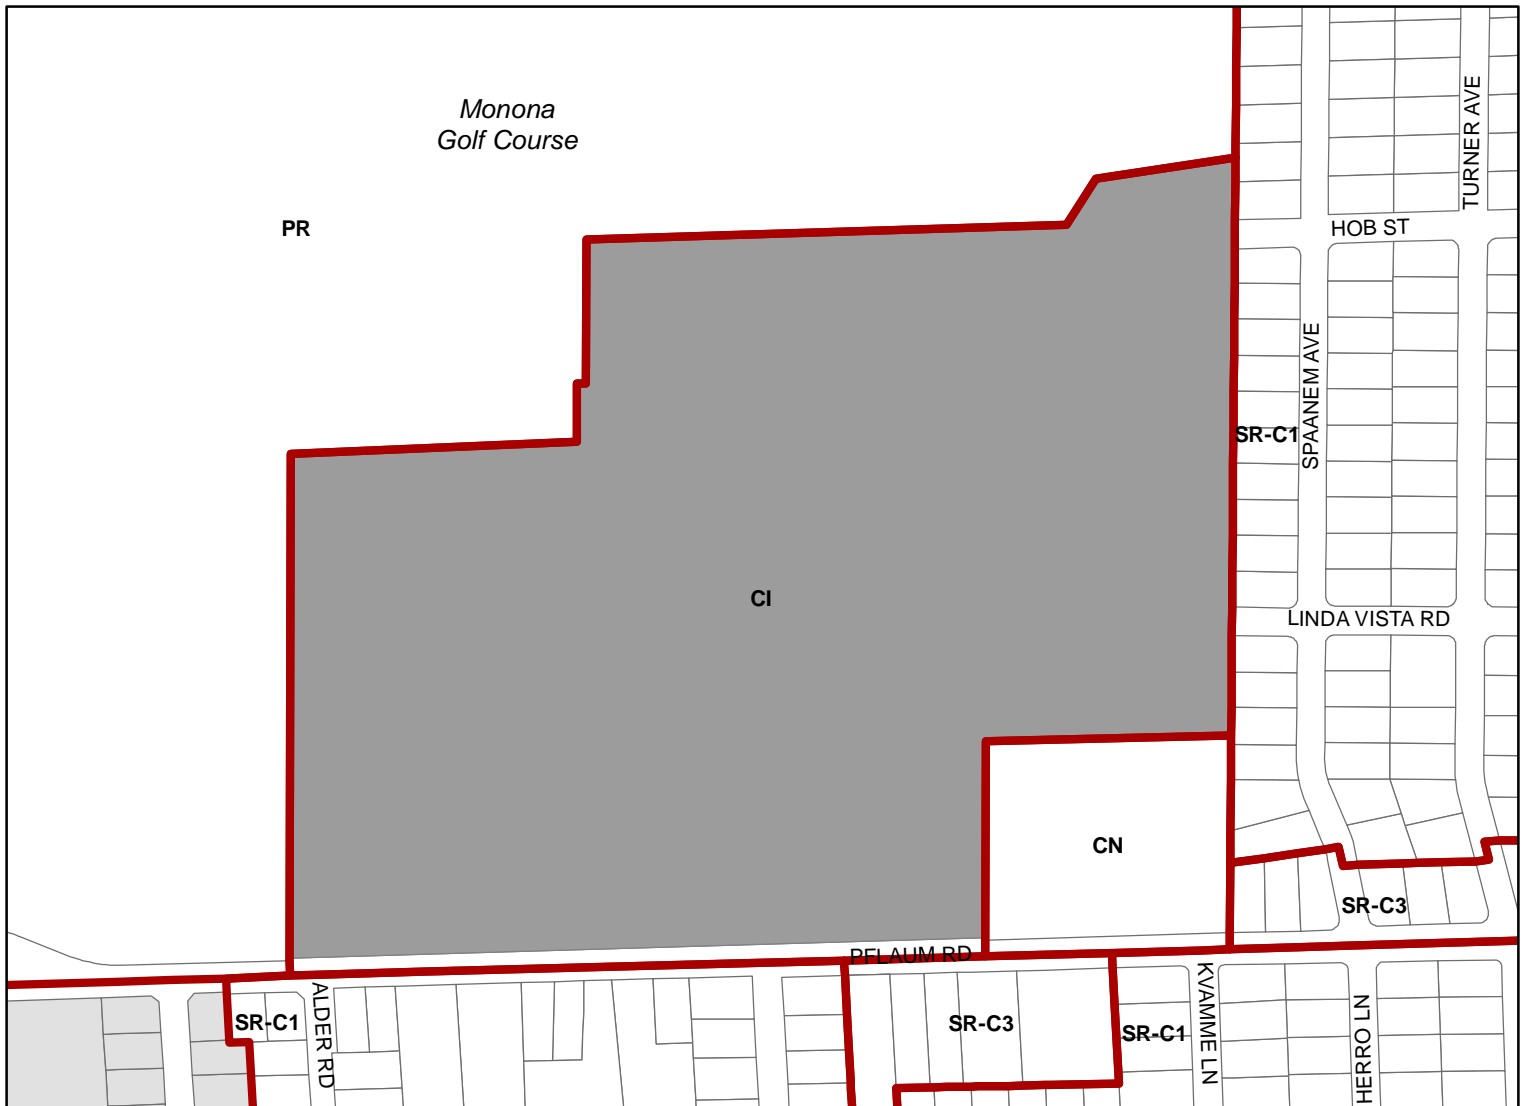

For Questions Contact: Chris Wells at: 261-9135 or cwells@cityofmadison.com or City Planning at 266-4635