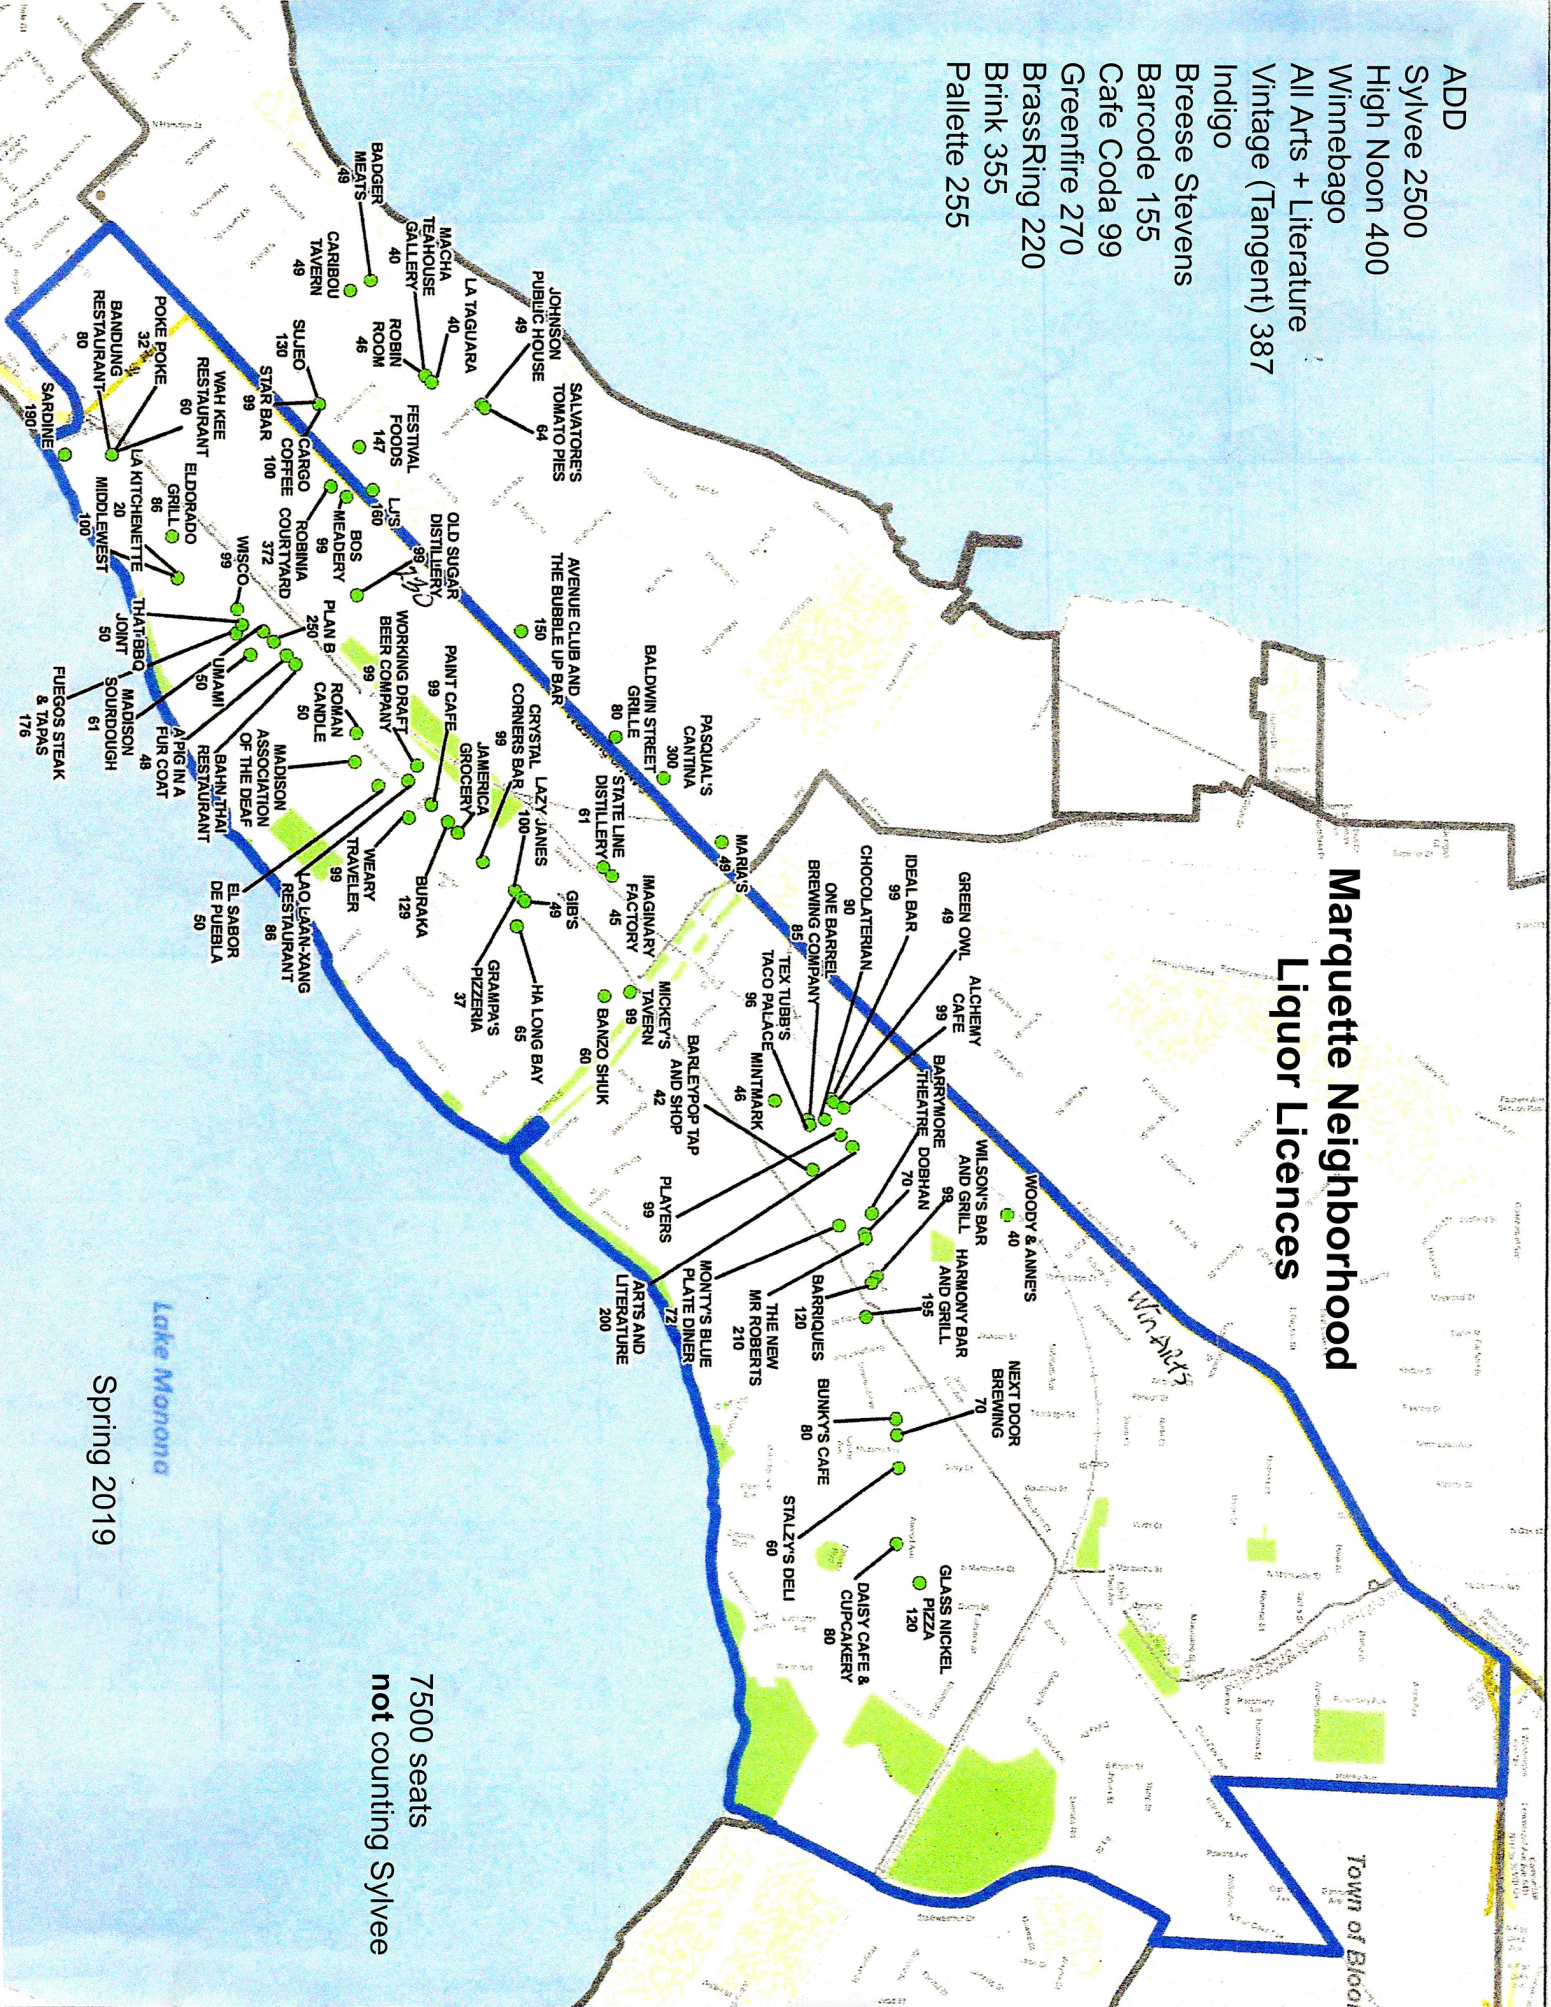

- ADD
- Sylvee 2500
- High Noon 400
- Winnebago
- All Arts + Literature
- Vintage (Tangent) 387
- Indigo
- Breese Stevens
- Barcode 155
- Cafe Coda 99
- Greenfire 270
- BrassRing 220
- Brink 355
- Palette 255

Marquette Neighborhood Liquor Licences

7500 seats
not counting Sylvee

Spring 2019

Lake Monona

Town of Bloom