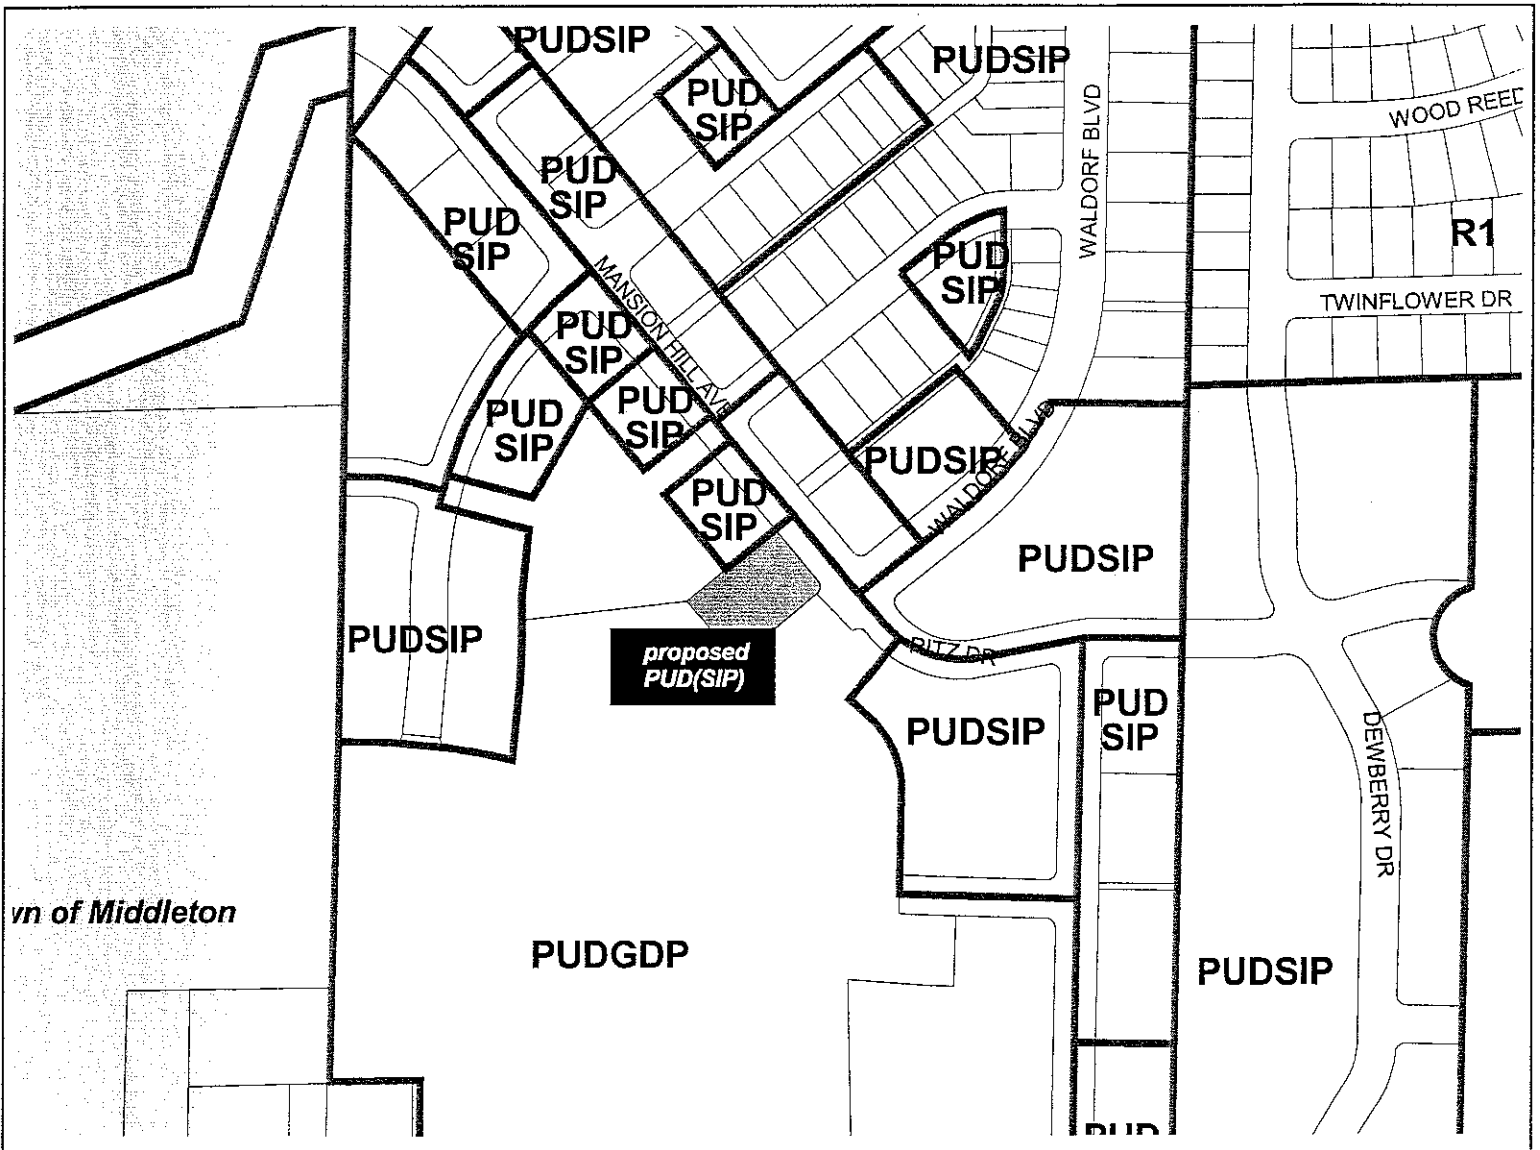

For Questions contact: Pete Olson at: 267-1150 or polson@cityofmadison.com or City Planning at 266-4635