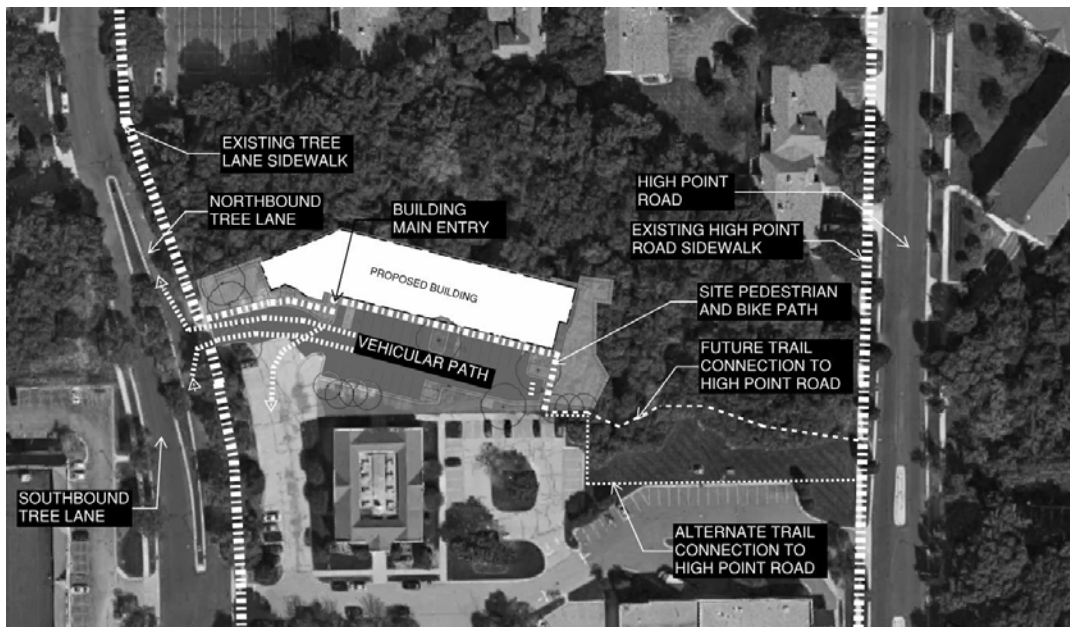

**eliminating racism
empowering women
ywca**

YWCA Madison - Tree Lane Family Supportive Housing Project

Please see the following renderings and maps for information on Tree Lane in addition to a breakout of the number and size of units and their capacity.

Facility Overview:
The Tree Lane is a 45-unit facility.

| # of Units | # of Bedrooms | Min # of Children | Max # of Children |
|------------|---------------|-------------------|-------------------|
| 19 | 2 bedrooms | 1 | 3 |
| 23 | 3 bedrooms | 3 | 5 |
| 3 | 4 bedrooms | 5 | 7 |