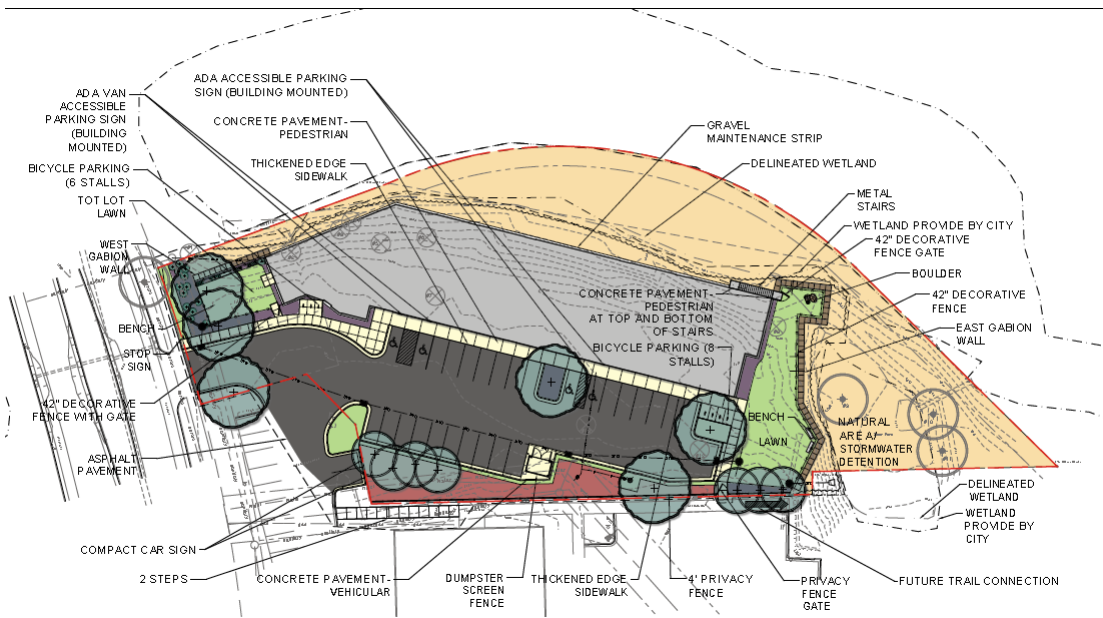

**eliminating racism
empowering women
ywca**

YWCA Madison - Tree Lane Family Supportive Housing Project

Please see the following renderings and maps for information on Tree Lane in addition to a breakout of the number and size of units and their capacity.

Facility Overview:
The Tree Lane is a 45-unit facility.

| # of Units | # of Bedrooms | Min # of Children | Max # of Children |
|------------|---------------|-------------------|-------------------|
| 19 | 2 bedrooms | 1 | 3 |
| 23 | 3 bedrooms | 3 | 5 |
| 3 | 4 bedrooms | 5 | 7 |