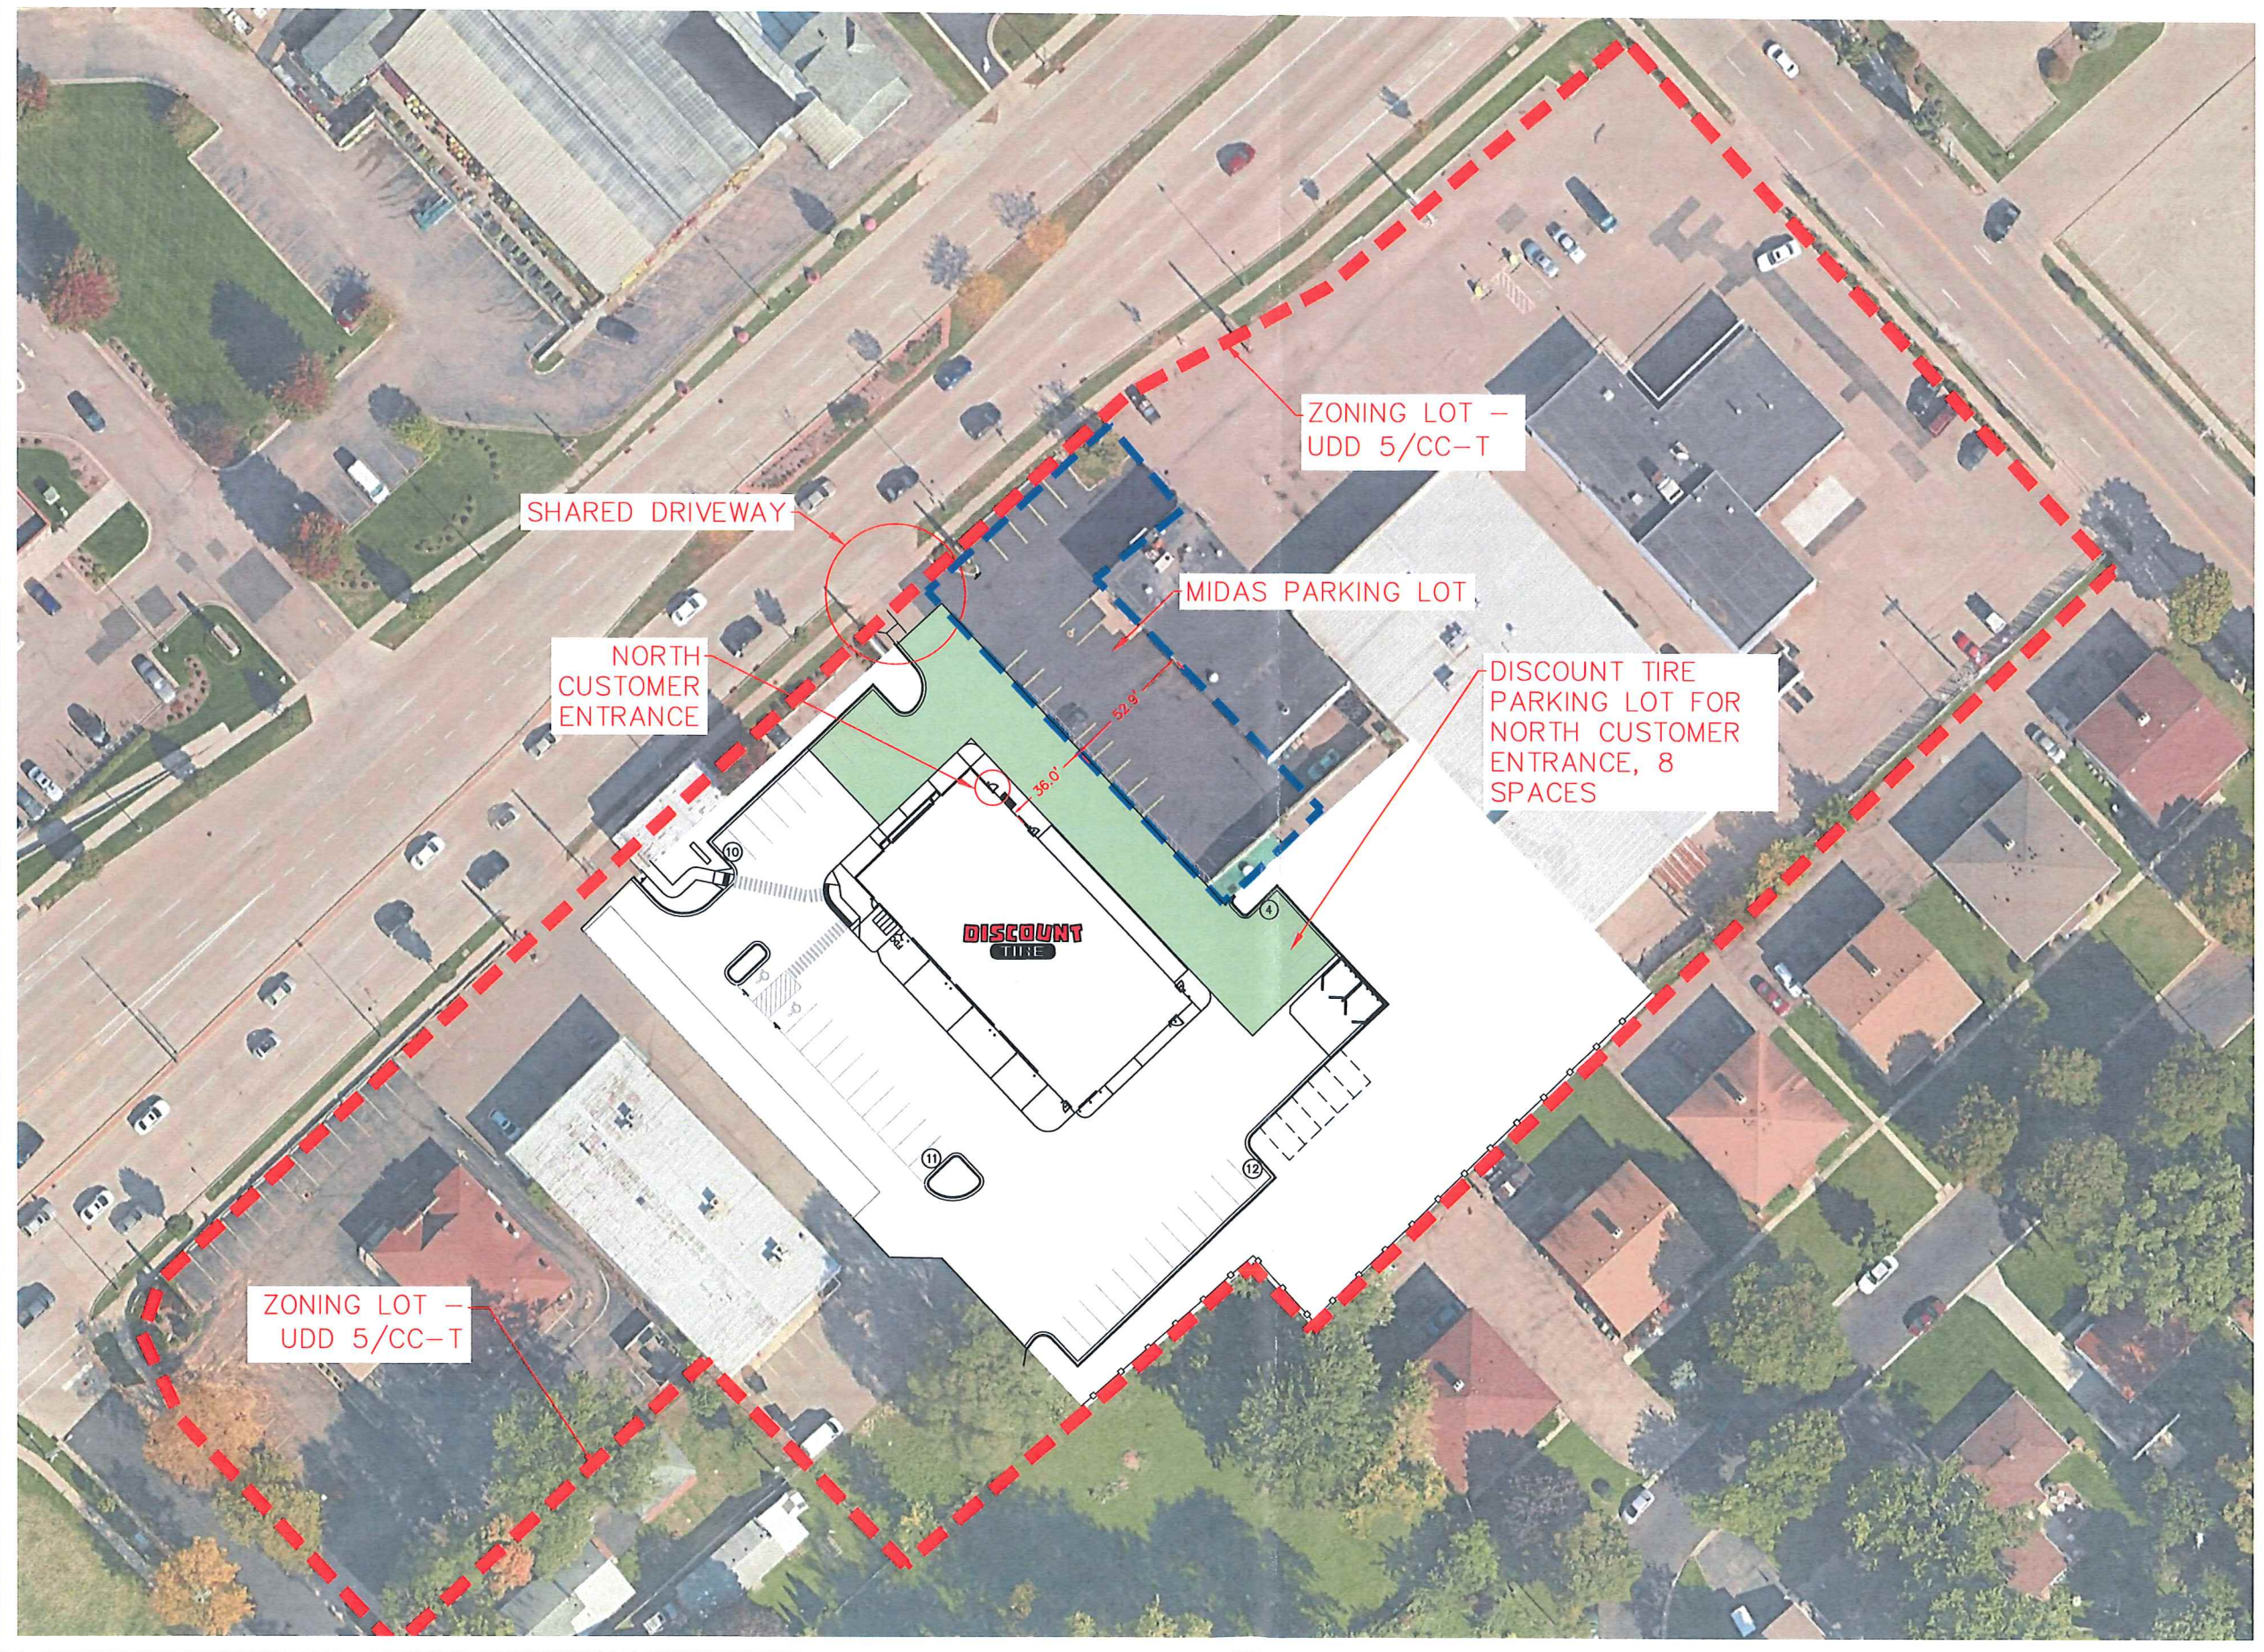

#2 ADD TO FILE

DATE	DESCRIPTION

16745 W. Bluemound Road Brookfield, WI 53005-5938 (262) 781-1000 rasmith.com raSmith CREATIVITY BEYOND ENGINEERING		Brookfield, WI Appleton, WI Madison, WI Cedarburg, WI Mount Pleasant, WI Naperville, IL Pittsburgh, PA Irvine, CA
DISCOUNT TIRE - WIM 10984 MADISON, WI		AERIAL EXHIBIT
© COPYRIGHT 2019 R.A. Smith, Inc. DATE: 07/31/2019 SCALE: 1" = 30' JOB NO. 3180166 PROJECT MANAGER: TODD MOSHER DESIGNED BY: CBW CHECKED BY: RJH		
SHEET NUMBER EX-04		

N:\3180166\Drawings\3180166_EX04.dwg, AERIAL EXHIBIT, 7/31/2019 1:24:34 PM, rmm