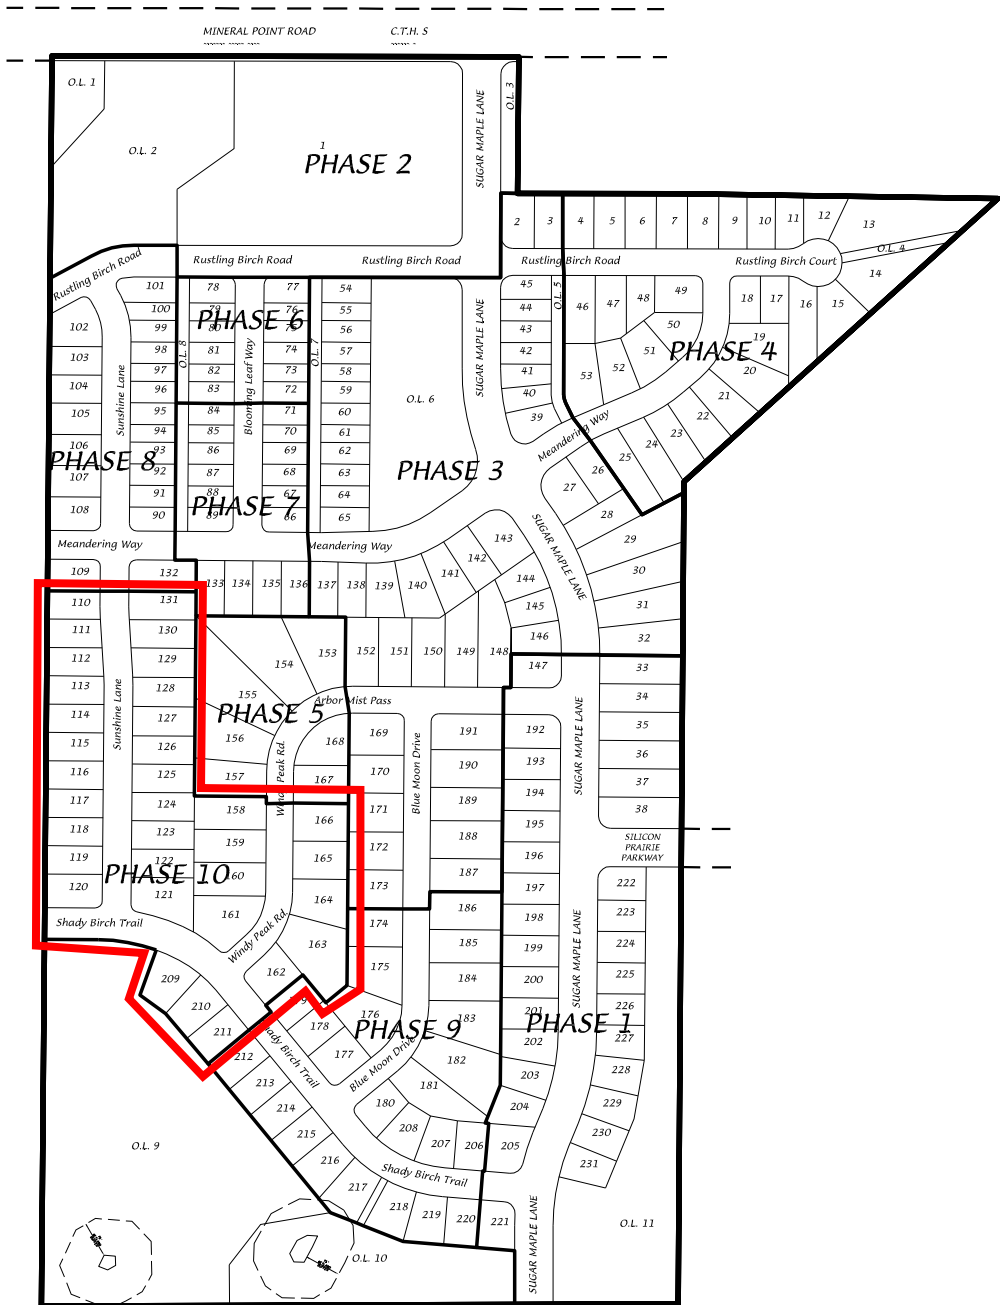

# Birchwood Point - Phase Map

**D'ONOFRIO KOTTKE AND ASSOCIATES, INC.**

7530 Westward Way, Madison, WI 53717  
 Phone: 608.833.7530 • Fax: 608.833.1089

**YOUR NATURAL RESOURCE FOR LAND DEVELOPMENT**

0 400

Scale 1" = 400'

DATE: 04-03-17

REV.:

F.N.: 16-05-154

DRAWN BY: JMS

U:/USER/1307111/DRAWINGS/Phase Map.DWG