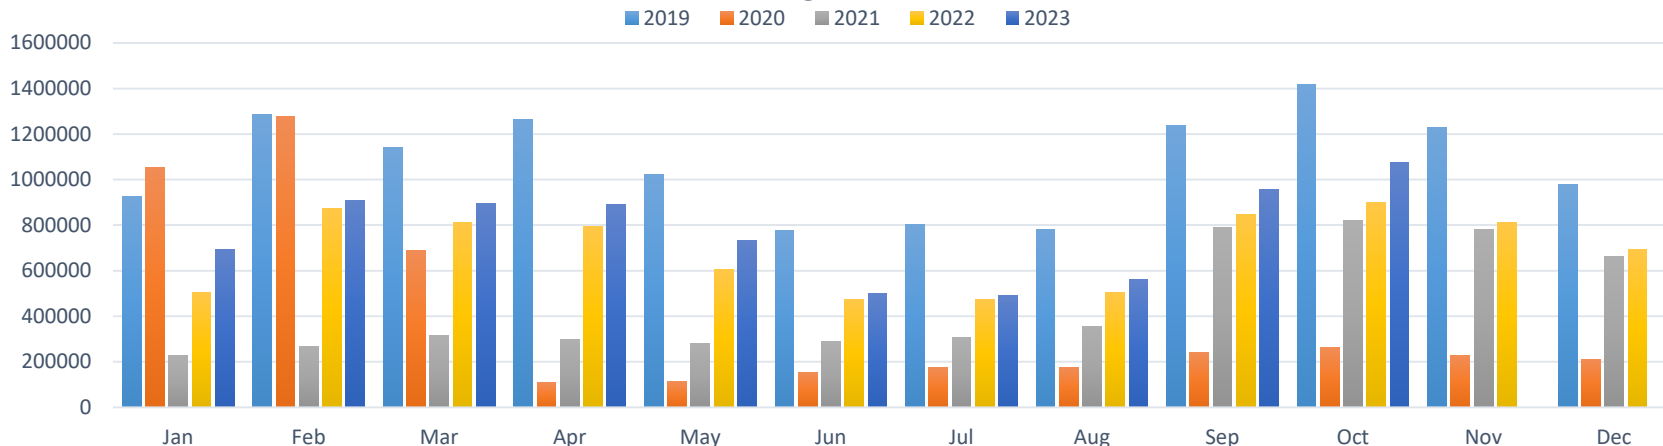

MONTHLY RIDERSHIP

Year	Jan	Feb	Mar	Apr	May	Jun	Jul	Aug	Sep	Oct	Nov	Dec
2019	924107	1284120	1140434	1264676	1022403	774681	801422	780326	1238405	1419502	1229313	977125
2020	1055049	1278875	689262	110054	112535	153447	174624	177021	242149	261904	226208	212298
2021	227465	268439	313351	299428	280259	287050	305489	354814	789173	822593	780187	661761
2022	505202	872924	811189	794358	603991	474259	474212	502163	845836	899466	810880	692541
2023	693285	906245	896458	892568	733901	499878	493047	562721	956884	1075549		
22vs23	37.23%	3.82%	10.51%	12.36%	21.51%	5.40%	3.97%	12.06%	13.13%	19.58%		

RIDERSHIP TREND

ROUTE PERFORMANCE -OCTOBER 2023

ROUTE	RIDERSHIP	PASS/REV HR
A JUNCTION - SUN PRAIRIE PARK & RIDE	159732	31
B CAHILL - NORTHPORT	94340	25
C HIGHLAND - NEW SPRECHER/KINGS MILL	102883	31
D WATTS - NEW SPRECHER, MCKEE - AIRPORT	115959	24
E MCKEE - CAPITOL SQUARE	22101	14
F JUNCTION - CAPITOL SQUARE	37047	18
G SOUTH TRANSFER POINT - INDEPENDENCE	35033	15
H WESTFIELD - SOUTH TRANSFER POINT	25403	14
J WESTFIELD - BROOKS	15593	11
L FEMRITE - SHERMAN	6006	6
O SOUTH TRANSFER POINT - BROOKS	11241	13
P INDEPENDENCE - PORTAGE - HAYES	3817	9
R JUNCTION / SOUTH RIDGE - CAPITOL SQUARE	27016	19
S SUN PRAIRIE	1407	3
W SUN PRAIRIE	896	3
28 SHERMAN - UNIVERSITY BAY DR	22455	49
38 JENIFER - UNIVERSITY BAY DR	32579	47
55 JUNCTON - EPIC CAMPUS	4326	24
65 RESEARCH PARK - UNIVERSITY BAY DR	5184	25
75 CAPITOL SQUARE - EPIC CAMPUS	12088	32
80 UW CAMPUS	223025	82
81 Latenite Campus	2474	10
82 Latenite Campus	8141	34
84 EAGLE HEIGHTS LOOP	32261	86
MMSD	51622	88
UNKNOWN ROUTE*	22920	
SYSTEM TOTAL	1075549	29

AVG WKD	Jan	Feb	Mar	Apr	May	Jun	Jul	Aug	Sep	Oct	Nov	Dec
2019	36593	52604	48770	53131	40860	33908	31401	31223	53283	57017	52926	40033
2023	27773	40098	35199	38556	29559	19848	19718	21508	39560	43340		

AVG SAT	Jan	Feb	Mar	Apr	May	Jun	Jul	Aug	Sep	Oct	Nov	Dec
2019	11728	14276	13723	14197	12090	11346	11129	11843	16203	15211	14385	12388
2023	9964	14933	11770	13746	10447	9113	9019	9573	15651	15748		