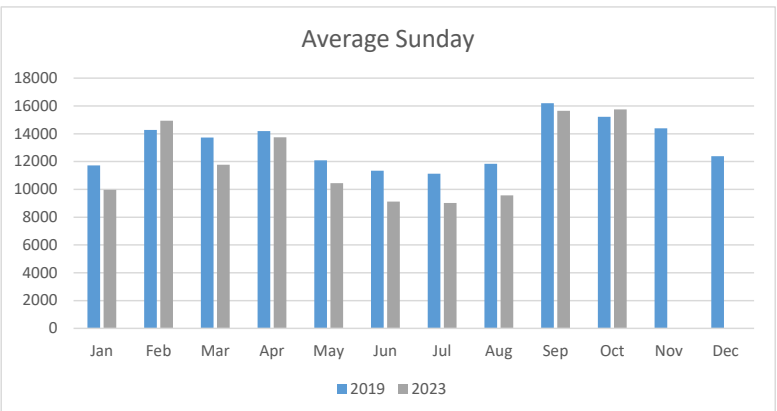

MONTHLY RIDERSHIP

Year	Jan	Feb	Mar	Apr	May	Jun	Jul	Aug	Sep	Oct	Nov	Dec
2019	924107	1284120	1140434	1264676	1022403	774681	801422	780326	1238405	1419502	1229313	977125
2020	1055049	1278875	689262	110054	112535	153447	174624	177021	242149	261904	226208	212298
2021	227465	268439	313351	299428	280259	287050	305489	354814	789173	822593	780187	661761
2022	505202	872924	811189	794358	603991	474259	474212	502163	845836	899466	810880	692541
2023	693285	906245	896458	892568	733901	499878	493047	562721	956884	1075549		
22vs23	37.23%	3.82%	10.51%	12.36%	21.51%	5.40%	3.97%	12.06%	13.13%	19.58%		

RIDERSHIP TREND

ROUTE PERFORMANCE -OCTOBER 2023

ROUTE	RIDERSHIP	PASS/REV HR
A JUNCTION - SUN PRAIRIE PARK & RIDE	159732	31
B CAHILL - NORTHPORT	94340	25
C HIGHLAND - NEW SPRECHER/KINGS MILL	102883	31
D WATTS - NEW SPRECHER, MCKEE - AIRPORT	115959	24
E MCKEE - CAPITOL SQUARE	22101	14
F JUNCTION - CAPITOL SQUARE	37047	18
G SOUTH TRANSFER POINT - INDEPENDENCE	35033	15
H WESTFIELD - SOUTH TRANSFER POINT	25403	14
J WESTFIELD - BROOKS	15593	11
L FEMRITE - SHERMAN	6006	6
O SOUTH TRANSFER POINT - BROOKS	11241	13
P INDEPENDENCE - PORTAGE - HAYES	3817	9
R JUNCTION / SOUTH RIDGE - CAPITOL SQUARE	27016	19
S SUN PRAIRIE	1407	3
W SUN PRAIRIE	896	3
28 SHERMAN - UNIVERSITY BAY DR	22455	49
38 JENIFER - UNIVERSITY BAY DR	32579	47
55 JUNCTON - EPIC CAMPUS	4326	24
65 RESEARCH PARK - UNIVERSITY BAY DR	5184	25
75 CAPITOL SQUARE - EPIC CAMPUS	12088	32
80 UW CAMPUS	223025	82
81 Latenite Campus	2474	10
82 Latenite Campus	8141	34
84 EAGLE HEIGHTS LOOP	32261	86
MMSD	51622	88
UNKNOWN ROUTE*	22920	
SYSTEM TOTAL	1075549	29

AVG WKD	Jan	Feb	Mar	Apr	May	Jun	Jul	Aug	Sep	Oct	Nov	Dec
2019	36593	52604	48770	53131	40860	33908	31401	31223	53283	57017	52926	40033
2023	27773	40098	35199	38556	29559	19848	19718	21508	39560	43340		

AVG SAT	Jan	Feb	Mar	Apr	May	Jun	Jul	Aug	Sep	Oct	Nov	Dec
2019	11728	14276	13723	14197	12090	11346	11129	11843	16203	15211	14385	12388
2023	9964	14933	11770	13746	10447	9113	9019	9573	15651	15748		