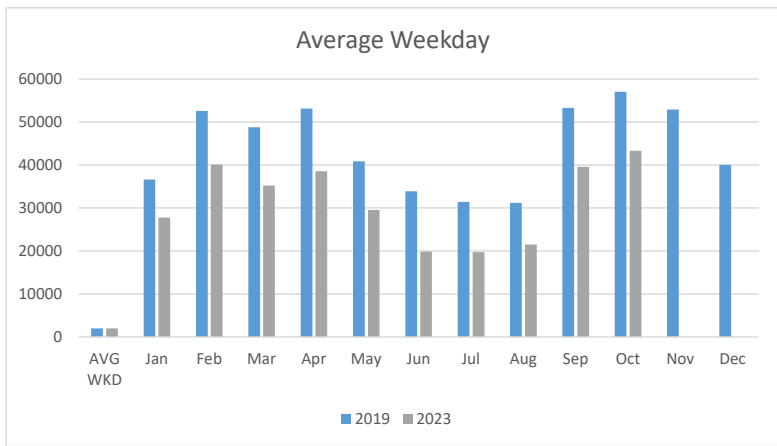

MONTHLY RIDERSHIP

Year	Jan	Feb	Mar	Apr	May	Jun	Jul	Aug	Sep	Oct	Nov	Dec
2019	924107	1284120	1140434	1264676	1022403	774681	801422	780326	1238405	1419502	1229313	977125
2020	1055049	1278875	689262	110054	112535	153447	174624	177021	242149	261904	226208	212298
2021	227465	268439	313351	299428	280259	287050	305489	354814	789173	822593	780187	661761
2022	505202	872924	811189	794358	603991	474259	474212	502163	845836	899466	810880	692541
2023	693285	906245	896458	892568	733901	499878	493047	562721	956884	1075549		
22vs23	37.23%	3.82%	10.51%	12.36%	21.51%	5.40%	3.97%	12.06%	13.13%	19.58%		

RIDERSHIP TREND

ROUTE PERFORMANCE -OCTOBER 2023

ROUTE	RIDERSHIP	PASS/REV HR
A JUNCTION - SUN PRAIRIE PARK & RIDE	159732	31
B CAHILL - NORTHPORT	94340	25
C HIGHLAND - NEW SPRECHER/KINGS MILL	102883	31
D WATTS - NEW SPRECHER, MCKEE - AIRPORT	115959	24
E MCKEE - CAPITOL SQUARE	22101	14
F JUNCTION - CAPITOL SQUARE	37047	18
G SOUTH TRANSFER POINT - INDEPENDENCE	35033	15
H WESTFIELD - SOUTH TRANSFER POINT	25403	14
J WESTFIELD - BROOKS	15593	11
L FEMRITE - SHERMAN	6006	6
O SOUTH TRANSFER POINT - BROOKS	11241	13
P INDEPENDENCE - PORTAGE - HAYES	3817	9
R JUNCTION / SOUTH RIDGE - CAPITOL SQUARE	27016	19
S SUN PRAIRIE	1407	3
W SUN PRAIRIE	896	3
28 SHERMAN - UNIVERSITY BAY DR	22455	49
38 JENIFER - UNIVERSITY BAY DR	32579	47
55 JUNCTON - EPIC CAMPUS	4326	24
65 RESEARCH PARK - UNIVERSITY BAY DR	5184	25
75 CAPITOL SQUARE - EPIC CAMPUS	12088	32
80 UW CAMPUS	223025	82
81 Latenite Campus	2474	10
82 Latenite Campus	8141	34
84 EAGLE HEIGHTS LOOP	32261	86
MMSD	51622	88
UNKNOWN ROUTE*	22920	
SYSTEM TOTAL	1075549	29