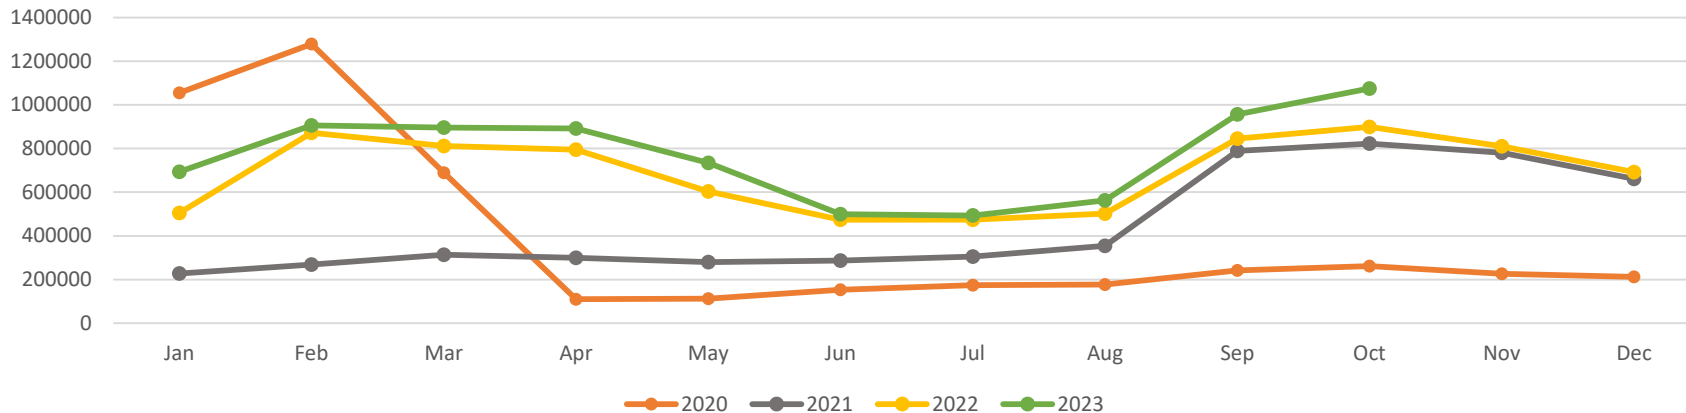

MONTHLY RIDERSHIP

Year	Jan	Feb	Mar	Apr	May	Jun	Jul	Aug	Sep	Oct	Nov	Dec
2019	924107	1284120	1140434	1264676	1022403	774681	801422	780326	1238405	1419502	1229313	977125
2020	1055049	1278875	689262	110054	112535	153447	174624	177021	242149	261904	226208	212298
2021	227465	268439	313351	299428	280259	287050	305489	354814	789173	822593	780187	661761
2022	505202	872924	811189	794358	603991	474259	474212	502163	845836	899466	810880	692541
2023	693285	906245	896458	892568	733901	499878	493047	562721	956884	1075549		
22vs23	37.23%	3.82%	10.51%	12.36%	21.51%	5.40%	3.97%	12.06%	13.13%	19.58%		

RIDERSHIP TREND

ROUTE PERFORMANCE -OCTOBER 2023

ROUTE	RIDERSHIP	PASS/REV HR
A JUNCTION - SUN PRAIRIE PARK & RIDE	159732	31
B CAHILL - NORTHPORT	94340	25
C HIGHLAND - NEW SPRECHER/KINGS MILL	102883	31
D WATTS - NEW SPRECHER, MCKEE - AIRPORT	115959	24
E MCKEE - CAPITOL SQUARE	22101	14
F JUNCTION - CAPITOL SQUARE	37047	18
G SOUTH TRANSFER POINT - INDEPENDENCE	35033	15
H WESTFIELD - SOUTH TRANSFER POINT	25403	14
J WESTFIELD - BROOKS	15593	11
L FEMRITE - SHERMAN	6006	6
O SOUTH TRANSFER POINT - BROOKS	11241	13
P INDEPENDENCE - PORTAGE - HAYES	3817	9
R JUNCTION / SOUTH RIDGE - CAPITOL SQUARE	27016	19
S SUN PRAIRIE	1407	3
W SUN PRAIRIE	896	3
28 SHERMAN - UNIVERSITY BAY DR	22455	49
38 JENIFER - UNIVERSITY BAY DR	32579	47
55 JUNCTON - EPIC CAMPUS	4326	24
65 RESEARCH PARK - UNIVERSITY BAY DR	5184	25
75 CAPITOL SQUARE - EPIC CAMPUS	12088	32
80 UW CAMPUS	223025	82
81 Latenite Campus	2474	10
82 Latenite Campus	8141	34
84 EAGLE HEIGHTS LOOP	32261	86
MMSD	51622	88
UNKNOWN ROUTE*	22920	
SYSTEM TOTAL	1075549	29

AVG WKD	Jan	Feb	Mar	Apr	May	Jun	Jul	Aug	Sep	Oct	Nov	Dec
2019	36593	52604	48770	53131	40860	33908	31401	31223	53283	57017	52926	40033
2023	27773	40098	35199	38556	29559	19848	19718	21508	39560	43340		

AVG SAT	Jan	Feb	Mar	Apr	May	Jun	Jul	Aug	Sep	Oct	Nov	Dec
2019	11728	14276	13723	14197	12090	11346	11129	11843	16203	15211	14385	12388
2023	9964	14933	11770	13746	10447	9113	9019	9573	15651	15748		