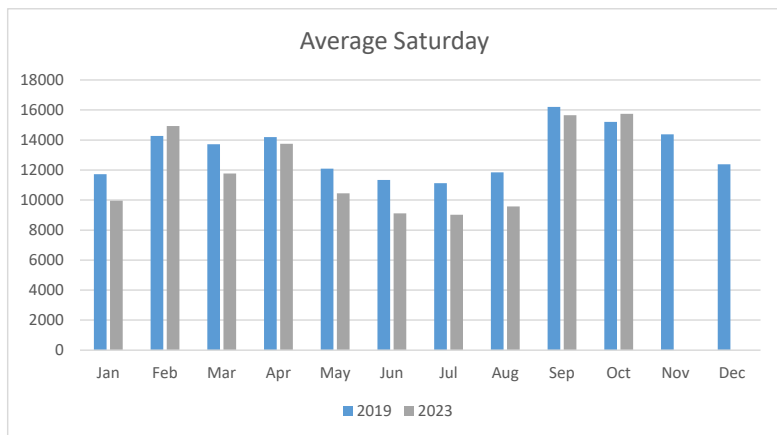

MONTHLY RIDERSHIP

Year	Jan	Feb	Mar	Apr	May	Jun	Jul	Aug	Sep	Oct	Nov	Dec
2019	924107	1284120	1140434	1264676	1022403	774681	801422	780326	1238405	1419502	1229313	977125
2020	1055049	1278875	689262	110054	112535	153447	174624	177021	242149	261904	226208	212298
2021	227465	268439	313351	299428	280259	287050	305489	354814	789173	822593	780187	661761
2022	505202	872924	811189	794358	603991	474259	474212	502163	845836	899466	810880	692541
2023	693285	906245	896458	892568	733901	499878	493047	562721	956884	1075549		
22vs23	37.23%	3.82%	10.51%	12.36%	21.51%	5.40%	3.97%	12.06%	13.13%	19.58%		

RIDERSHIP TREND

ROUTE PERFORMANCE -OCTOBER 2023

ROUTE	RIDERSHIP	PASS/REV HR
A JUNCTION - SUN PRAIRIE PARK & RIDE	159732	31
B CAHILL - NORTHPORT	94340	25
C HIGHLAND - NEW SPRECHER/KINGS MILL	102883	31
D WATTS - NEW SPRECHER, MCKEE - AIRPORT	115959	24
E MCKEE - CAPITOL SQUARE	22101	14
F JUNCTION - CAPITOL SQUARE	37047	18
G SOUTH TRANSFER POINT - INDEPENDENCE	35033	15
H WESTFIELD - SOUTH TRANSFER POINT	25403	14
J WESTFIELD - BROOKS	15593	11
L FEMRITE - SHERMAN	6006	6
O SOUTH TRANSFER POINT - BROOKS	11241	13
P INDEPENDENCE - PORTAGE - HAYES	3817	9
R JUNCTION / SOUTH RIDGE - CAPITOL SQUARE	27016	19
S SUN PRAIRIE	1407	3
W SUN PRAIRIE	896	3
28 SHERMAN - UNIVERSITY BAY DR	22455	49
38 JENIFER - UNIVERSITY BAY DR	32579	47
55 JUNCTON - EPIC CAMPUS	4326	24
65 RESEARCH PARK - UNIVERSITY BAY DR	5184	25
75 CAPITOL SQUARE - EPIC CAMPUS	12088	32
80 UW CAMPUS	223025	82
81 Latenite Campus	2474	10
82 Latenite Campus	8141	34
84 EAGLE HEIGHTS LOOP	32261	86
MMSD	51622	88
UNKNOWN ROUTE*	22920	
SYSTEM TOTAL	1075549	29

AVG WKD	Jan	Feb	Mar	Apr	May	Jun	Jul	Aug	Sep	Oct	Nov	Dec
2019	36593	52604	48770	53131	40860	33908	31401	31223	53283	57017	52926	40033
2023	27773	40098	35199	38556	29559	19848	19718	21508	39560	43340		

AVG SAT	Jan	Feb	Mar	Apr	May	Jun	Jul	Aug	Sep	Oct	Nov	Dec
2019	11728	14276	13723	14197	12090	11346	11129	11843	16203	15211	14385	12388
2023	9964	14933	11770	13746	10447	9113	9019	9573	15651	15748		