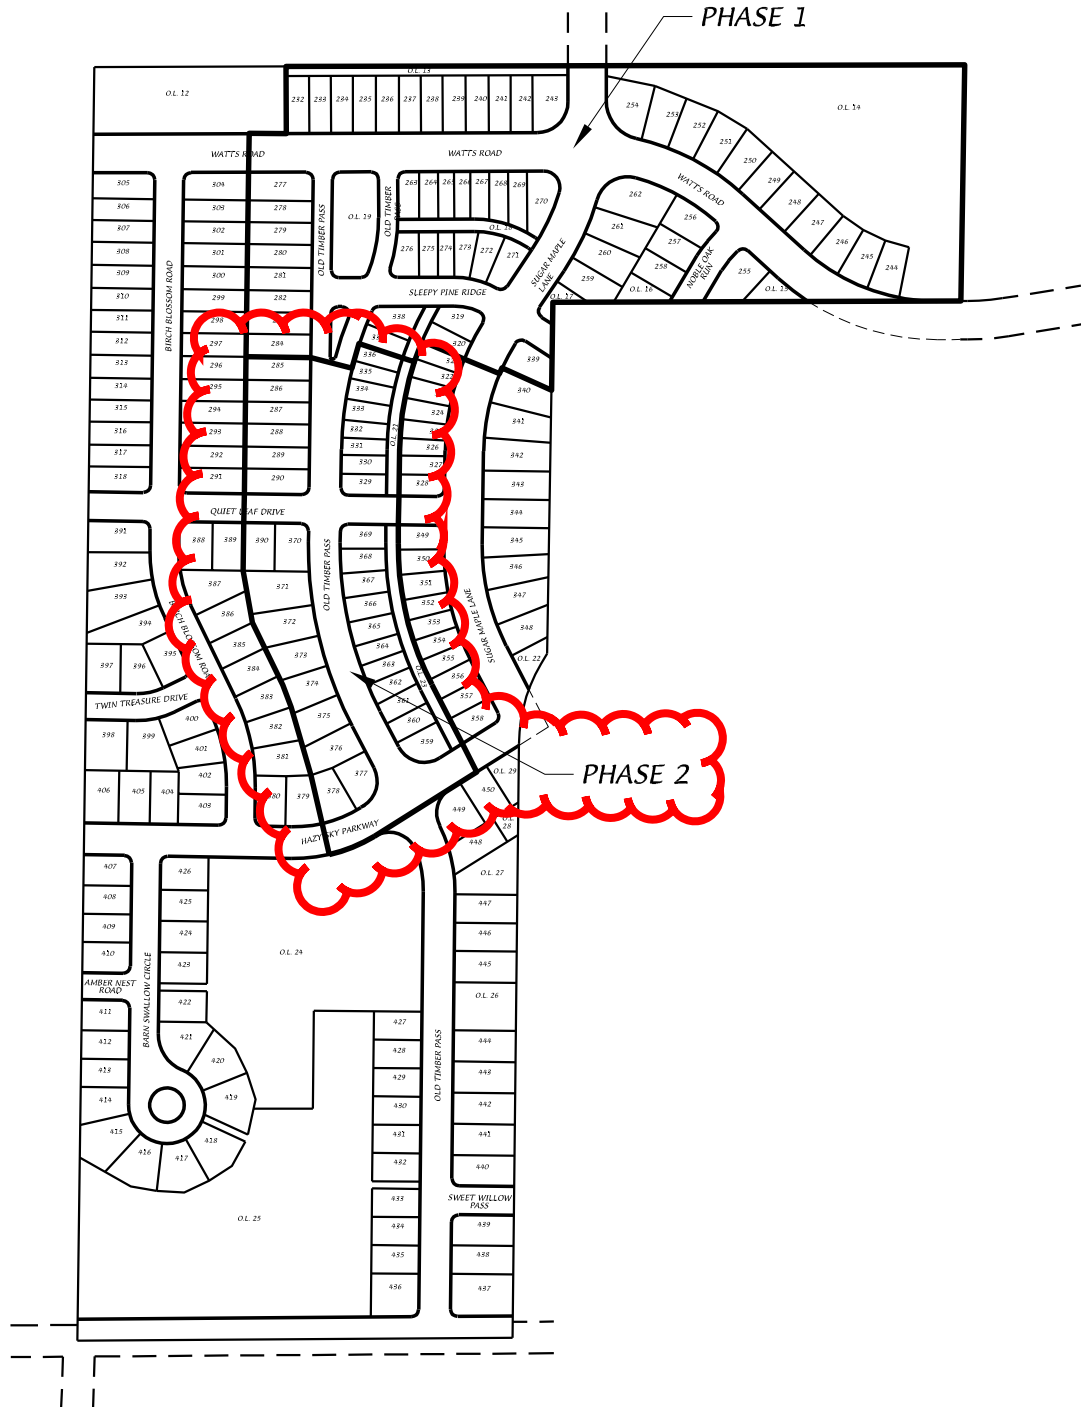

Birchwood Point South - Phase Map

D'ONOFRIO KOTTKE AND ASSOCIATES, INC.

7530 Westward Way, Madison, WI 53717
 Phone: 608.833.7530 • Fax: 608.833.1089
YOUR NATURAL RESOURCE FOR LAND DEVELOPMENT

0 400

Scale 1" = 400'

DATE: 10-10-18

REV.:

F.N.: 18-05-158

DRAWN BY: JMS

U:/USER/1707116/DRAWINGS/Phase Map.DWG