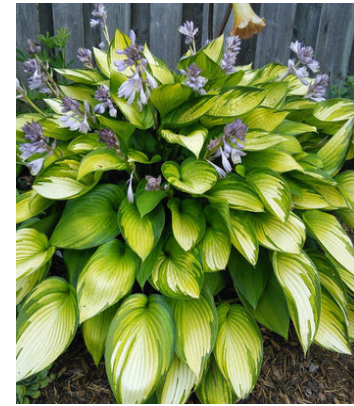

TREES

CHANTICLEER PEAR

SHRUBS

BOXWOOD

DWARF FOTHERGILLA

MAGIC CARPET SPIREA

ORNAMENTAL GRASSES

VARIEGATED FEATHER REED GRASS

PENNSYLVANIA SEDGE

JAZZ LITTLE BLUESTEM

LITTLE ARROW LITTLE BLUE-STEM

PERENNIALS

STELLA DE ORO DAYLILY

BAJA DAYLILY

FIRST FROST HOSTA

SUMMER BEAUTY ALLIUM

CATMINT

PERENNIAL GERANIUM

MOONBEAM THREADLEAF COREOPSIS

HAMELN DWARF FOUNTAIN GRASS

JUNE FEVER HOSTA

RUSSIAN SAGE

FIRE STAR CARNATION

GRO LOW FRAGRANT SUMAC