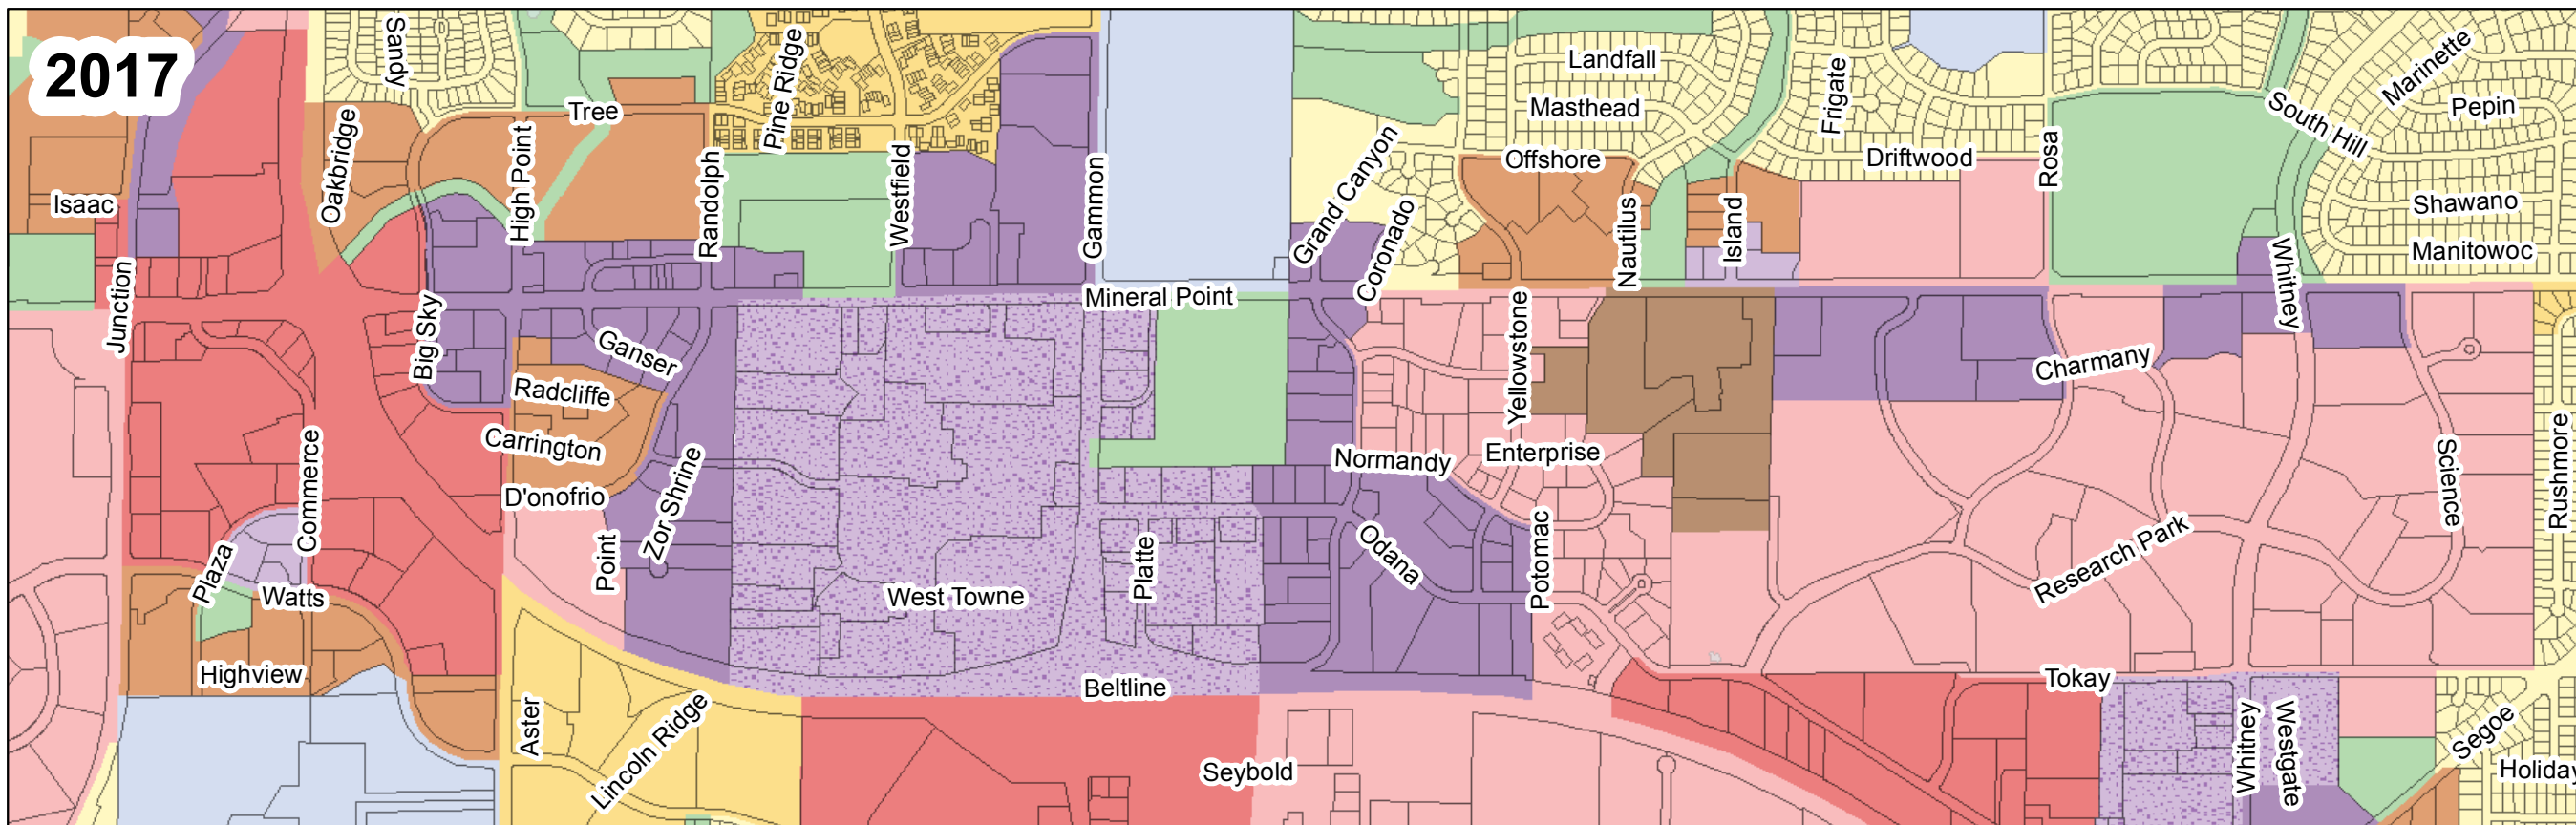

# West Towne/Mineral Point Road Generalized Future Land Use Map Comparison

- LDR
- MDR
- HDR
- NMU
- CMU
- RMU
- GC
- E
- I
- P
- SI

- LR
- LMR
- MR
- HR
- NMU
- CMU
- RMU
- GC
- E
- I
- P
- SI

Note: Category colors were edited to match equivalent categories in the 2017 map. The biggest color edit was to ensure MDR=MR, as the color used for MDR in 2012 had looked more like LMR in the 2017 map.