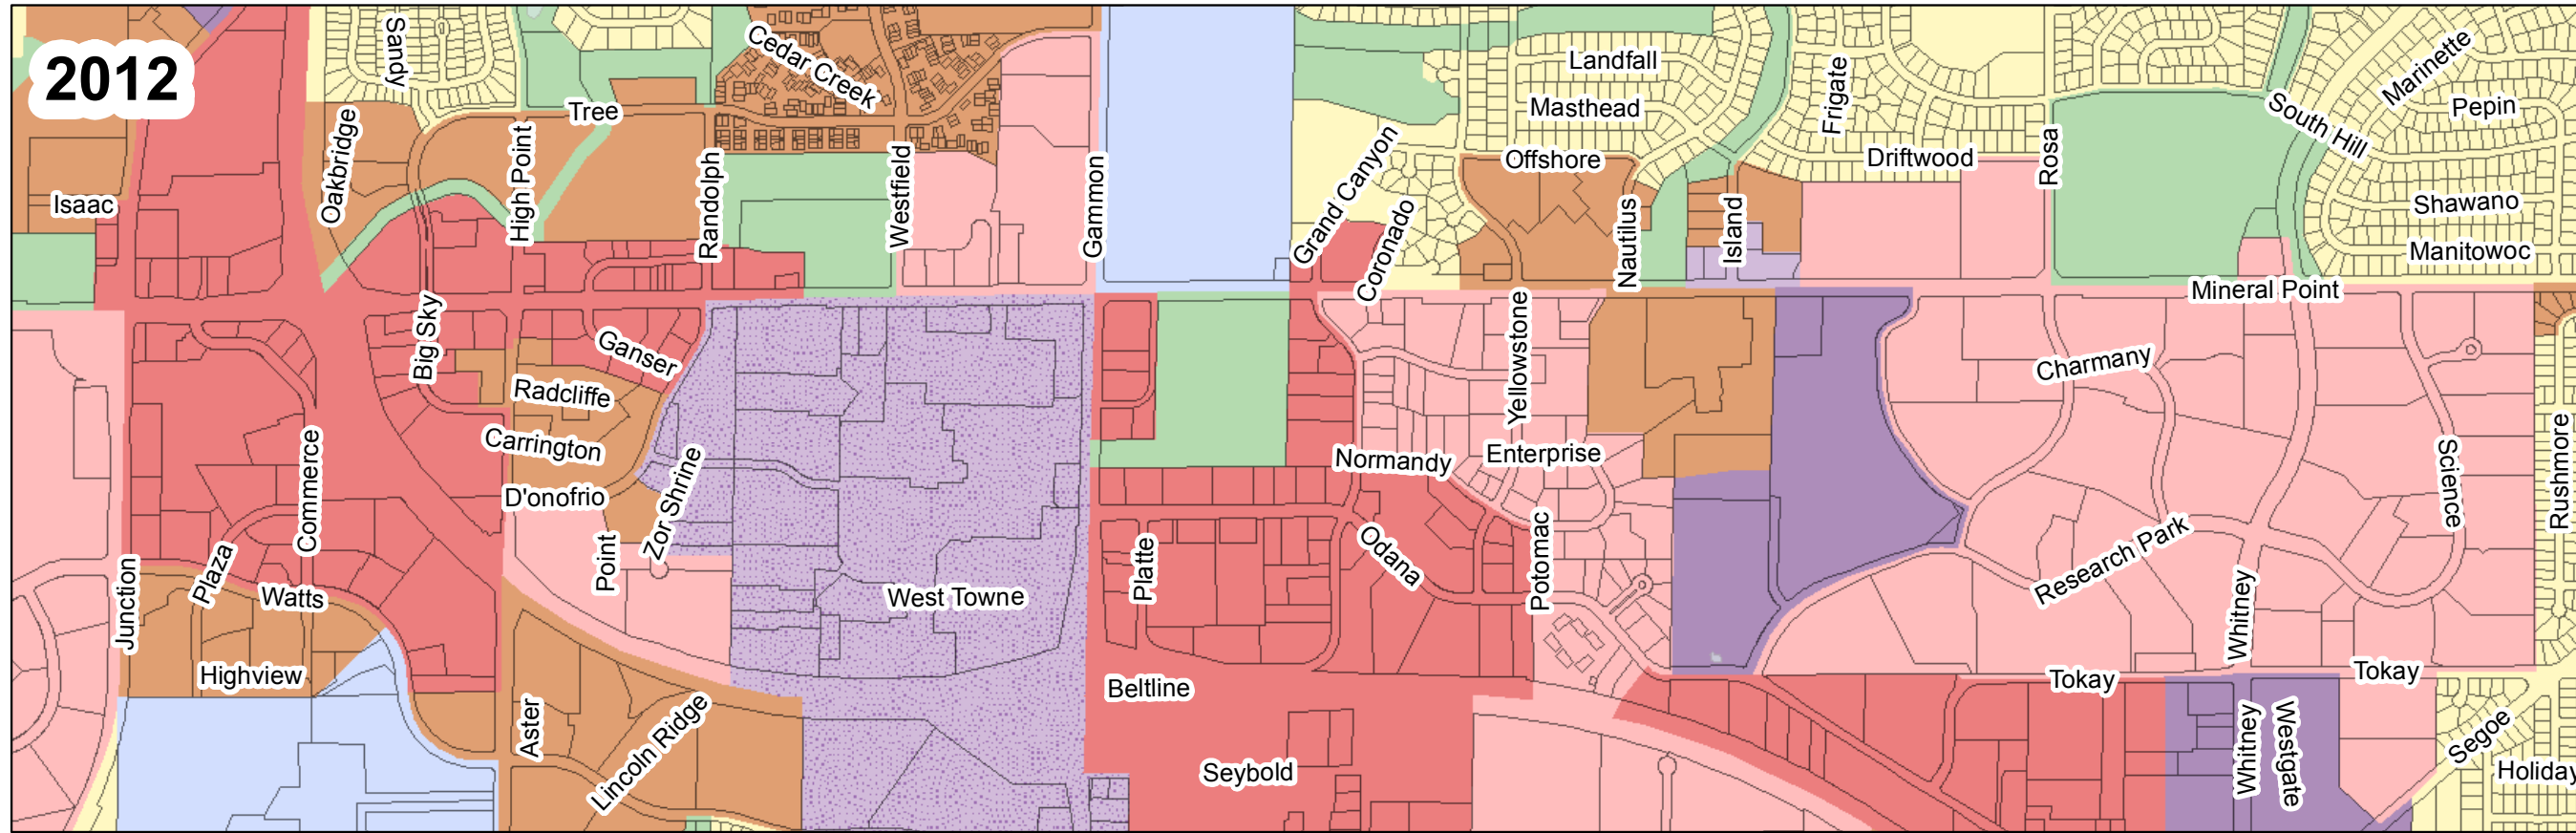

# West Towne/Mineral Point Road Generalized Future Land Use Map Comparison

- LDR
- MDR
- HDR
- NMU
- CMU
- RMU
- GC
- E
- I
- P
- SI

- LR
- LMR
- MR
- HR
- NMU
- CMU
- RMU
- GC
- E
- I
- P
- SI

Note: Category colors were edited to match equivalent categories in the 2017 map. The biggest color edit was to ensure MDR=MR, as the color used for MDR in 2012 had looked more like LMR in the 2017 map.