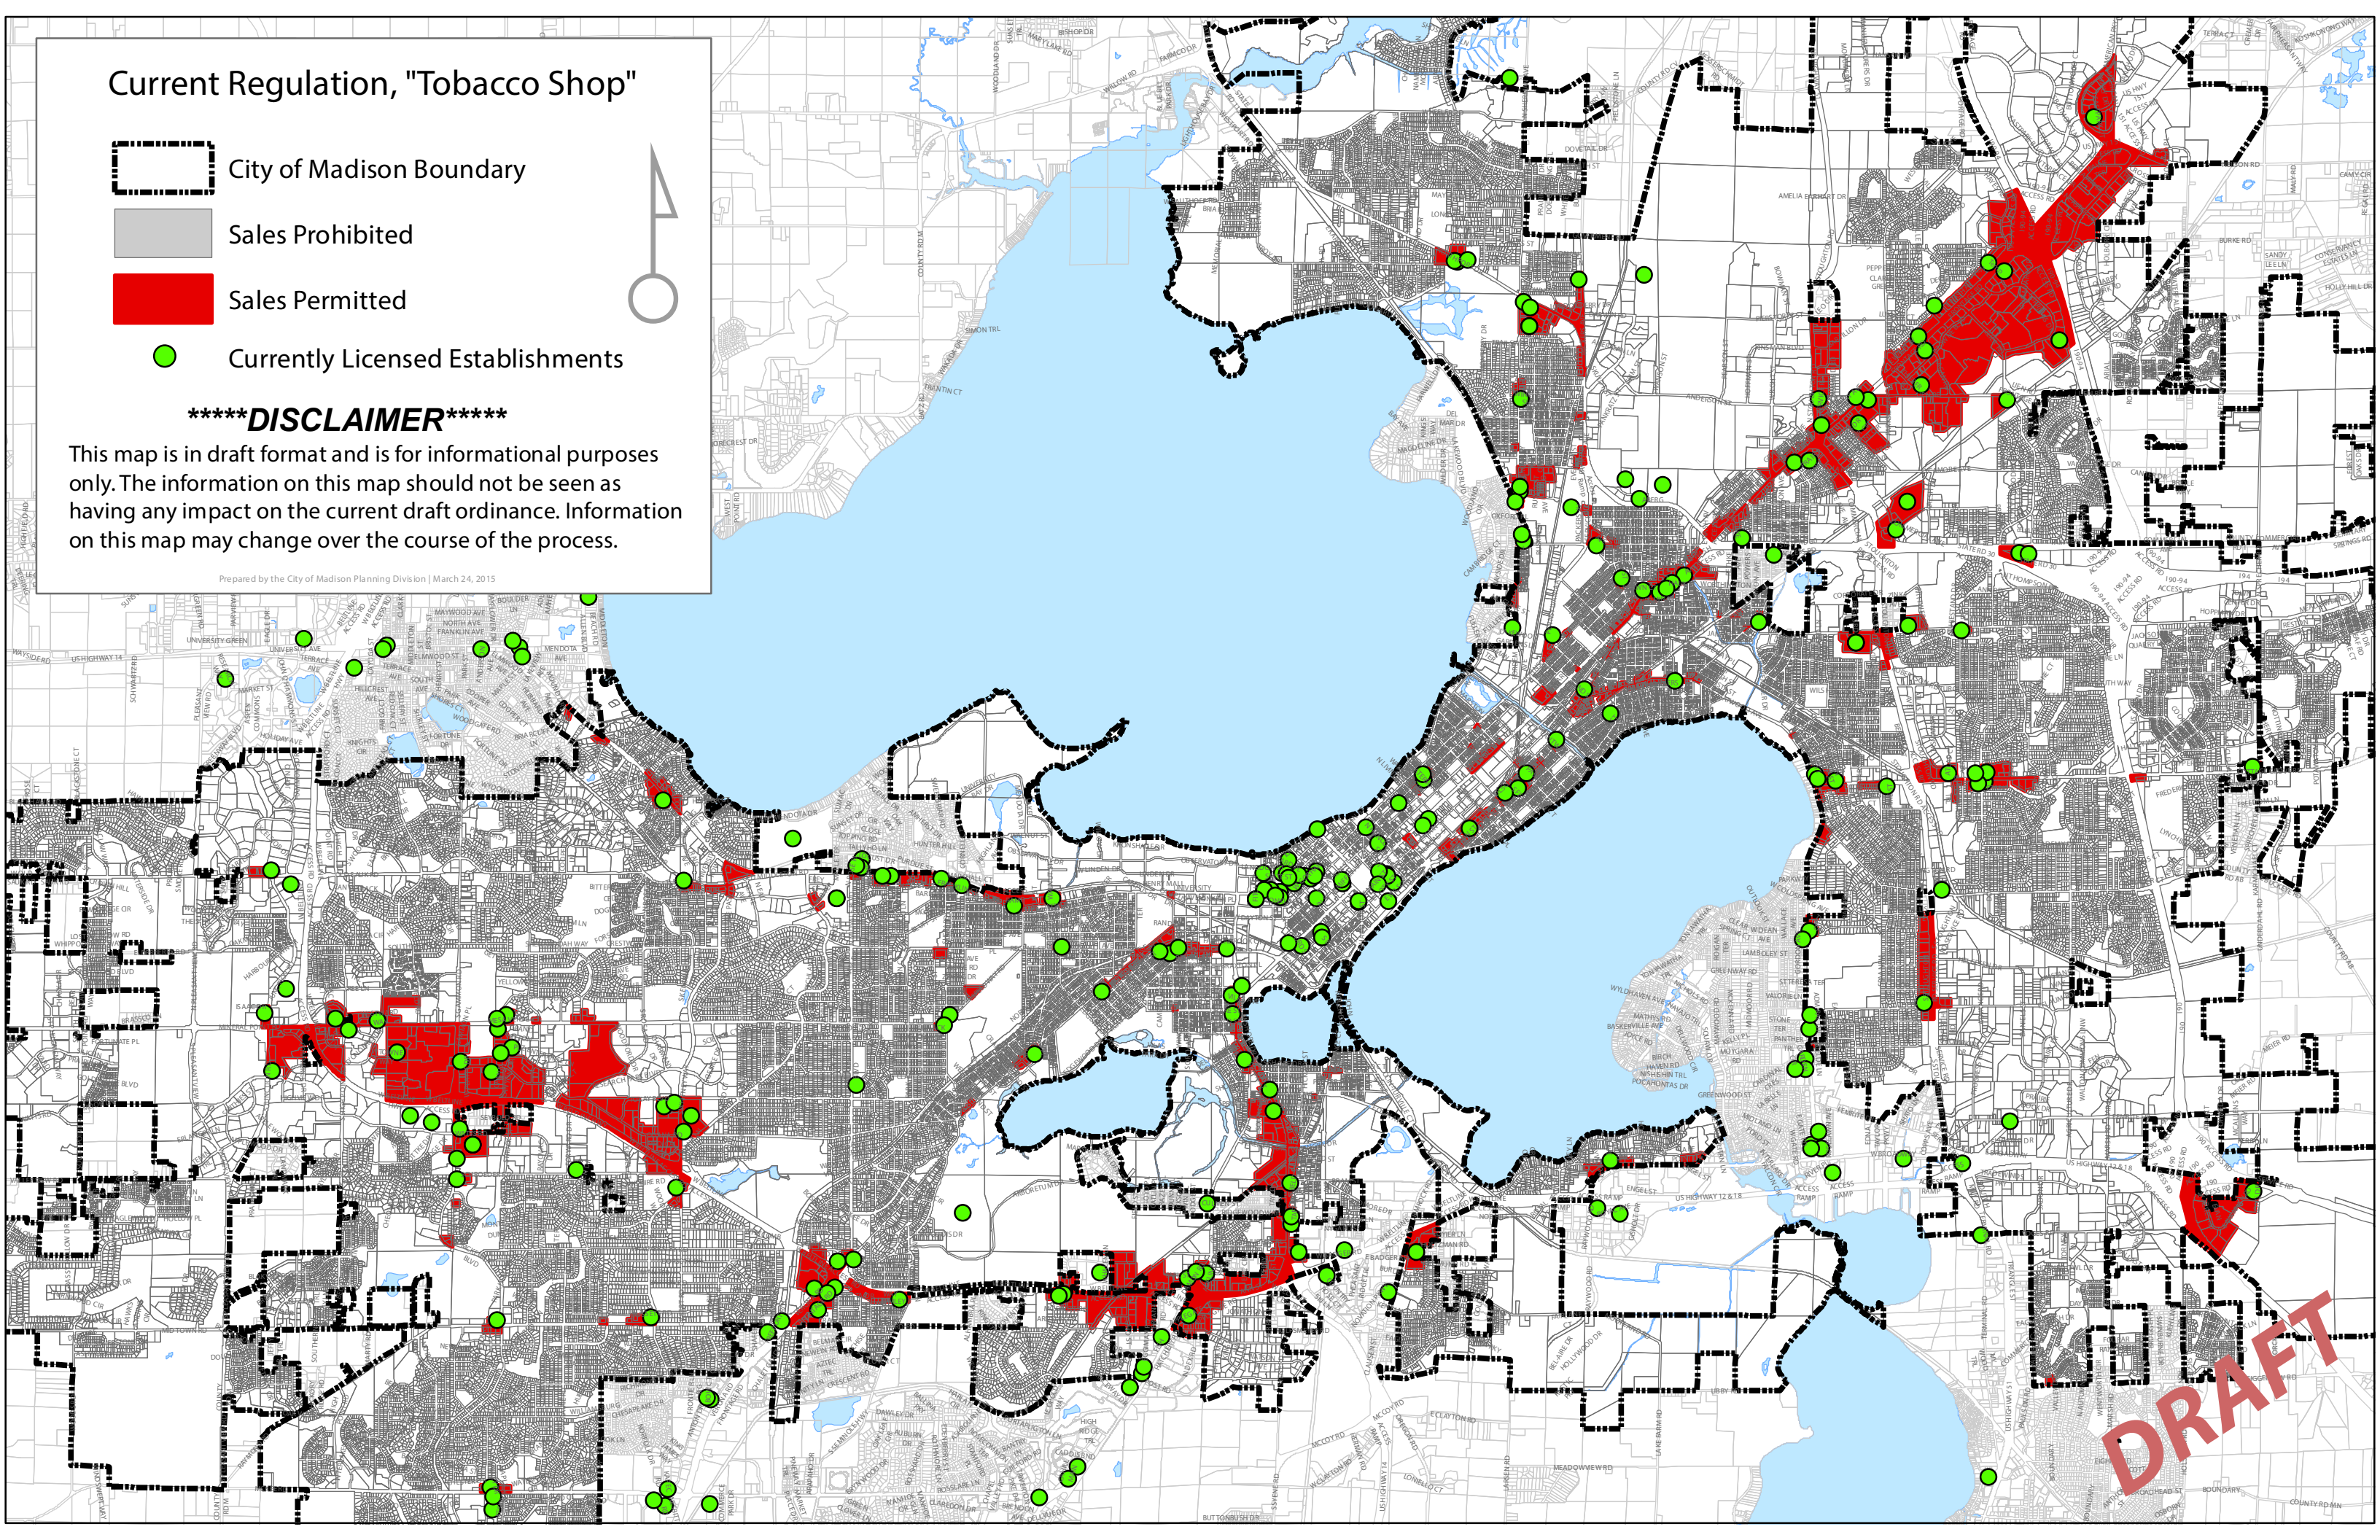

Current Regulation, "Tobacco Shop"

- City of Madison Boundary
- Sales Prohibited
- Sales Permitted
- Currently Licensed Establishments

*****DISCLAIMER*****

This map is in draft format and is for informational purposes only. The information on this map should not be seen as having any impact on the current draft ordinance. Information on this map may change over the course of the process.

Prepared by the City of Madison Planning Division | March 24, 2015

DRAFT